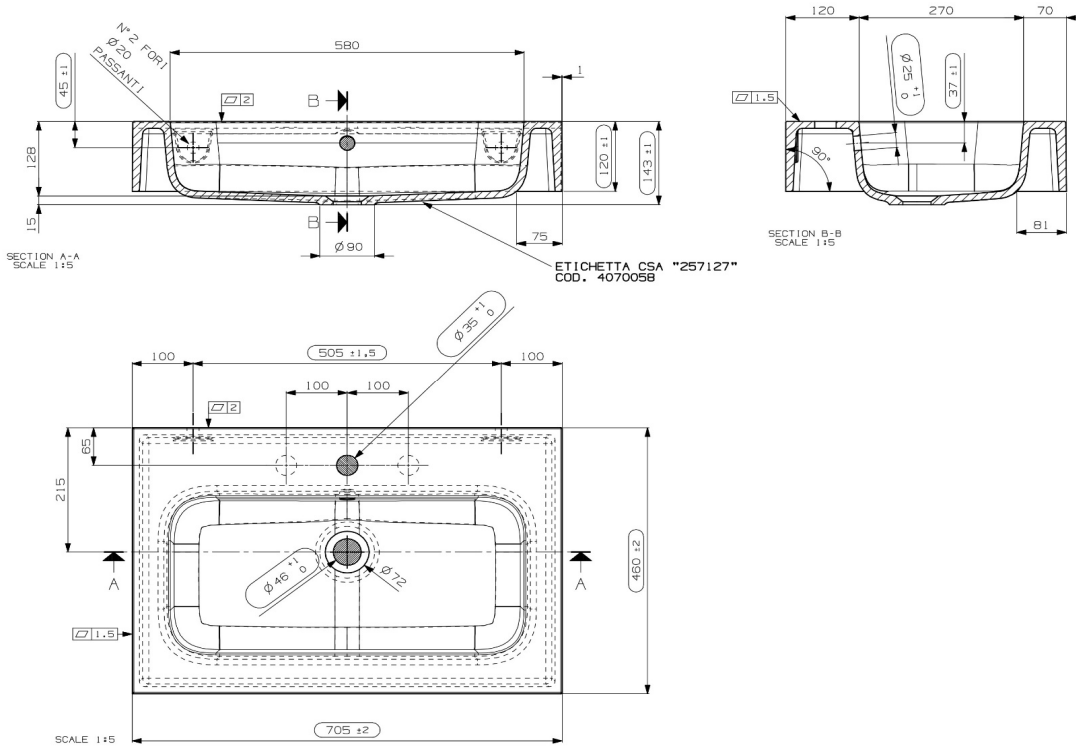

## Belmonte 70.5 Basin

Product order code BELMONTE-70-B-??

**NOTE: To convert mm sizes to inches divide by 25.4**