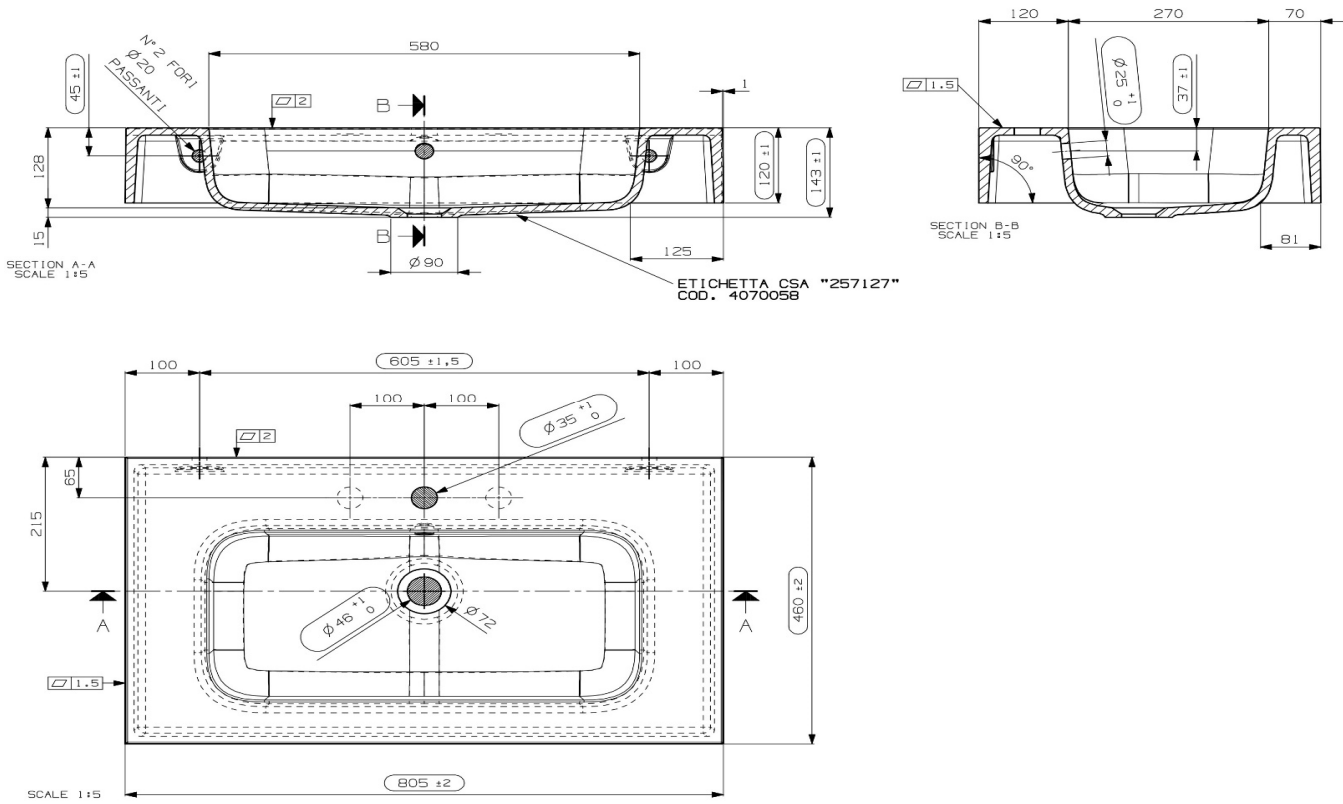

HASTINGS
TILE & BATH

Belmonte 80.5 Basin

Product order code BELMONTE-80-B-??

NOTE: To convert mm sizes to inches divide by 25.4