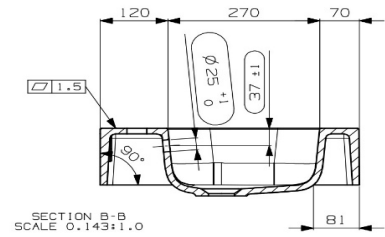

## Belmonte 90.5 Basin

Product order code BELMONTE-90-B-??

**NOTE: To convert mm sizes to inches divide by 25.4**