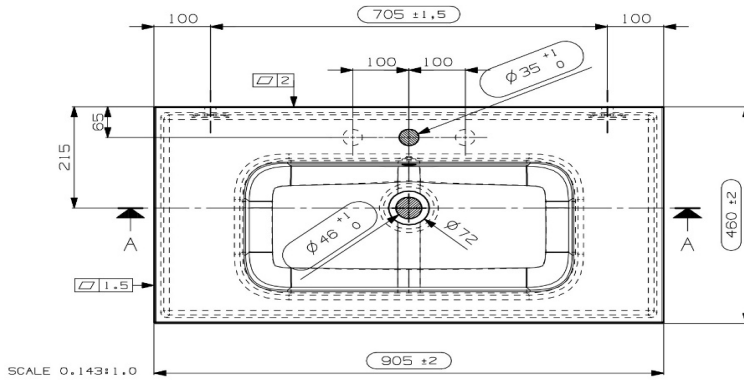

## Belmonte 90.5 Basin

Product order code BELMONTE-90-B-??

**NOTE: To convert mm sizes to inches divide by 25.4**