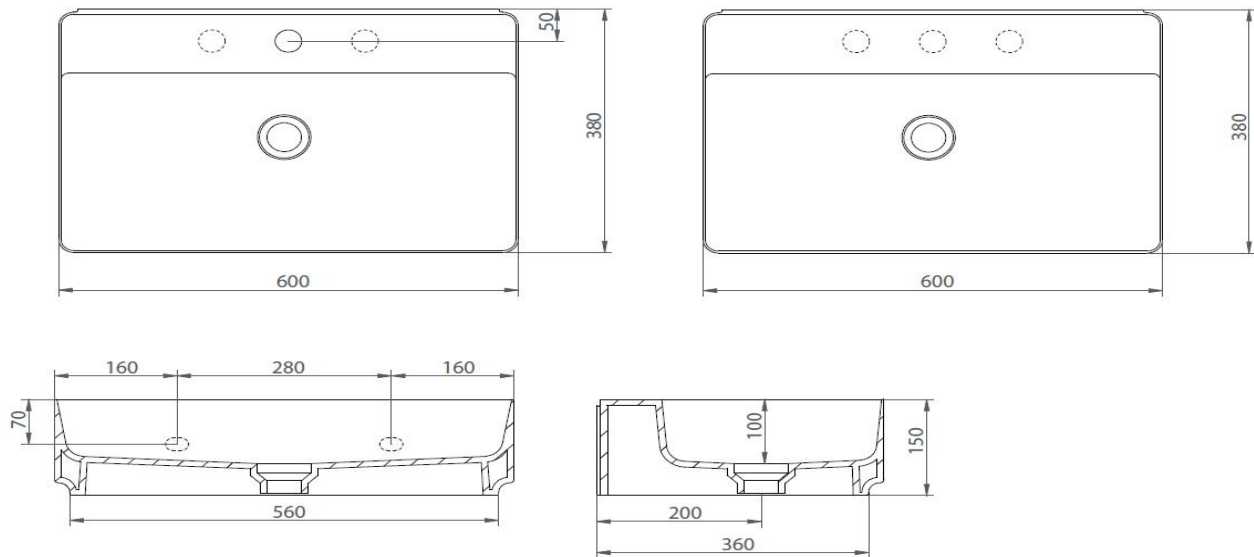

HASTINGS
TILE & BATH

Artisan Ceramics FLY 60

Product order code FLY-60-B-??

NOTE: To convert mm sizes to inches divide by 25.4