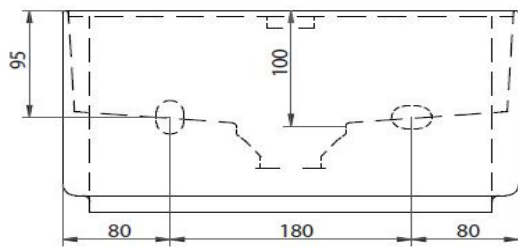

HASTINGS
TILE & BATH

Artisan Ceramics FLY MINI CR

Product order code FLY-MINI-CR-B-??

NOTE: To convert mm sizes to inches divide by 25.4