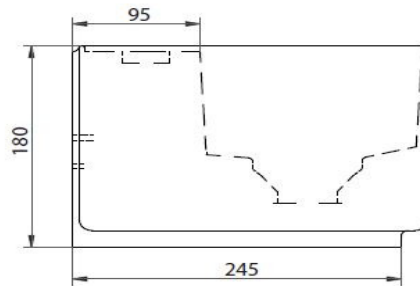

HASTINGS
TILE & BATH

Artisan Ceramics FLY MINI CR

Product order code FLY-MINI-CR-B-??

NOTE: To convert mm sizes to inches divide by 25.4