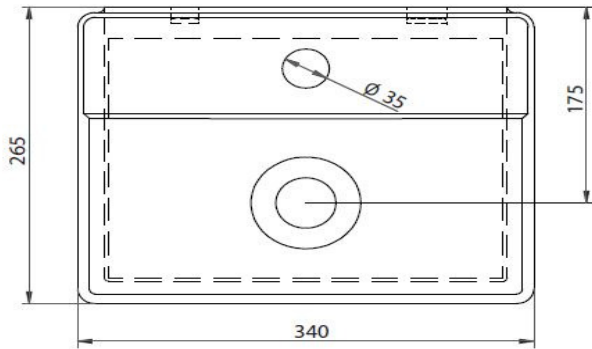

HASTINGS
TILE & BATH

Artisan Ceramics FLY MINI CR

Product order code FLY-MINI-CR-B-??

NOTE: To convert mm sizes to inches divide by 25.4