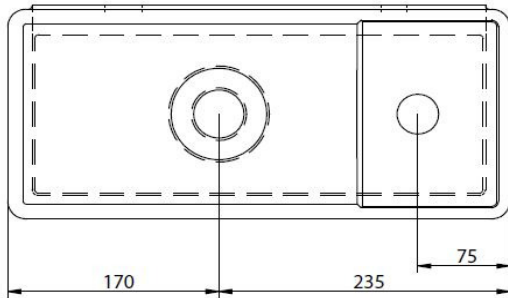

Artisan Ceramics FLY MINI DX

Product order code FLY-MINI-DX-B-??

NOTE: To convert mm sizes to inches divide by 25.4