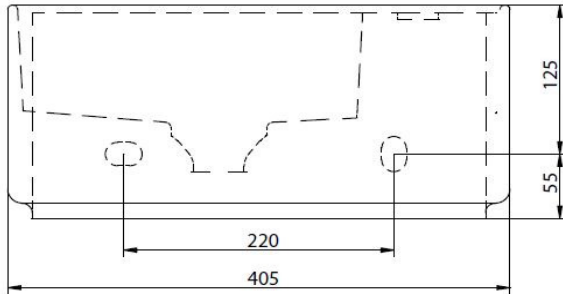

Artisan Ceramics FLY MINI DX

Product order code FLY-MINI-DX-B-??

NOTE: To convert mm sizes to inches divide by 25.4