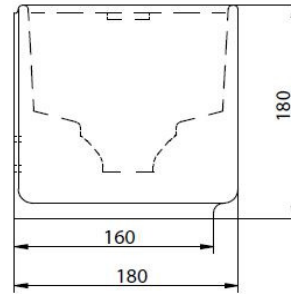

Artisan Ceramics FLY MINI DX

Product order code FLY-MINI-DX-B-??

NOTE: To convert mm sizes to inches divide by 25.4