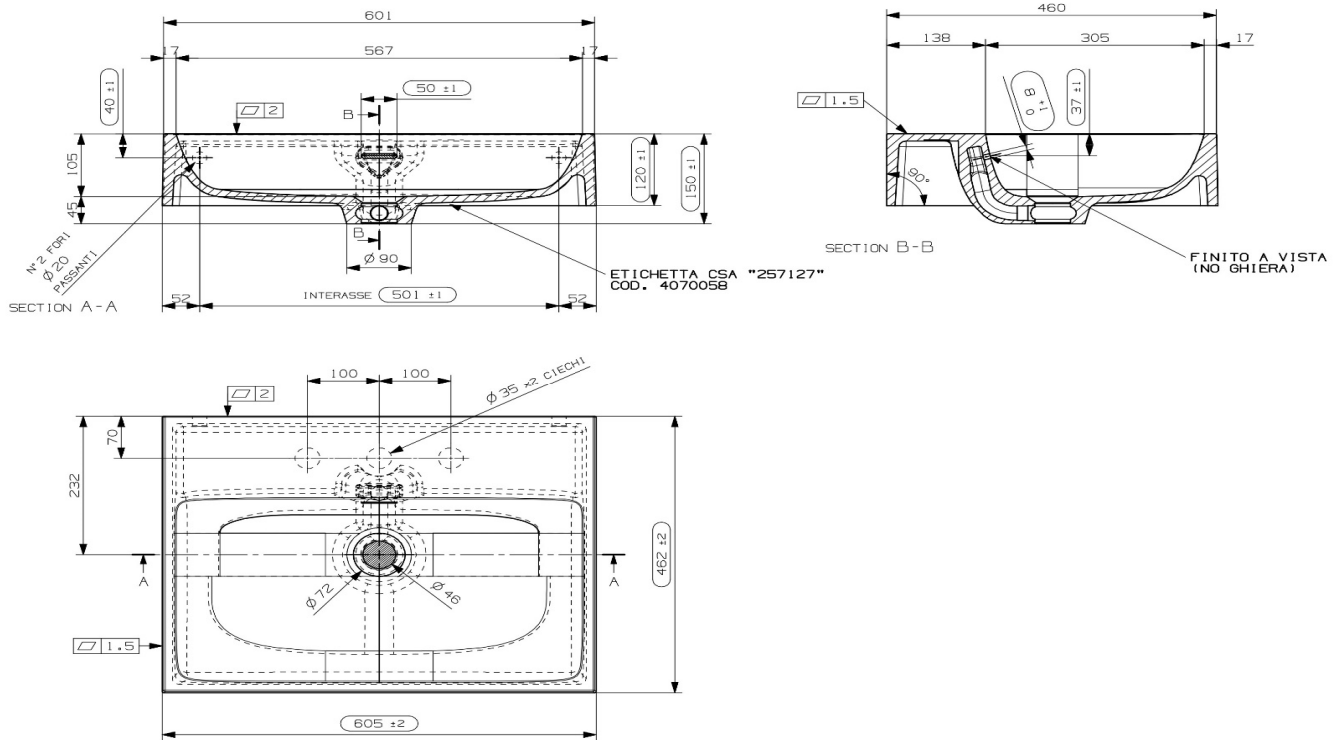

## Lydia 60.5 Basin

Product order code LYDIA-60-B-??

**NOTE: To convert mm sizes to inches divide by 25.4**