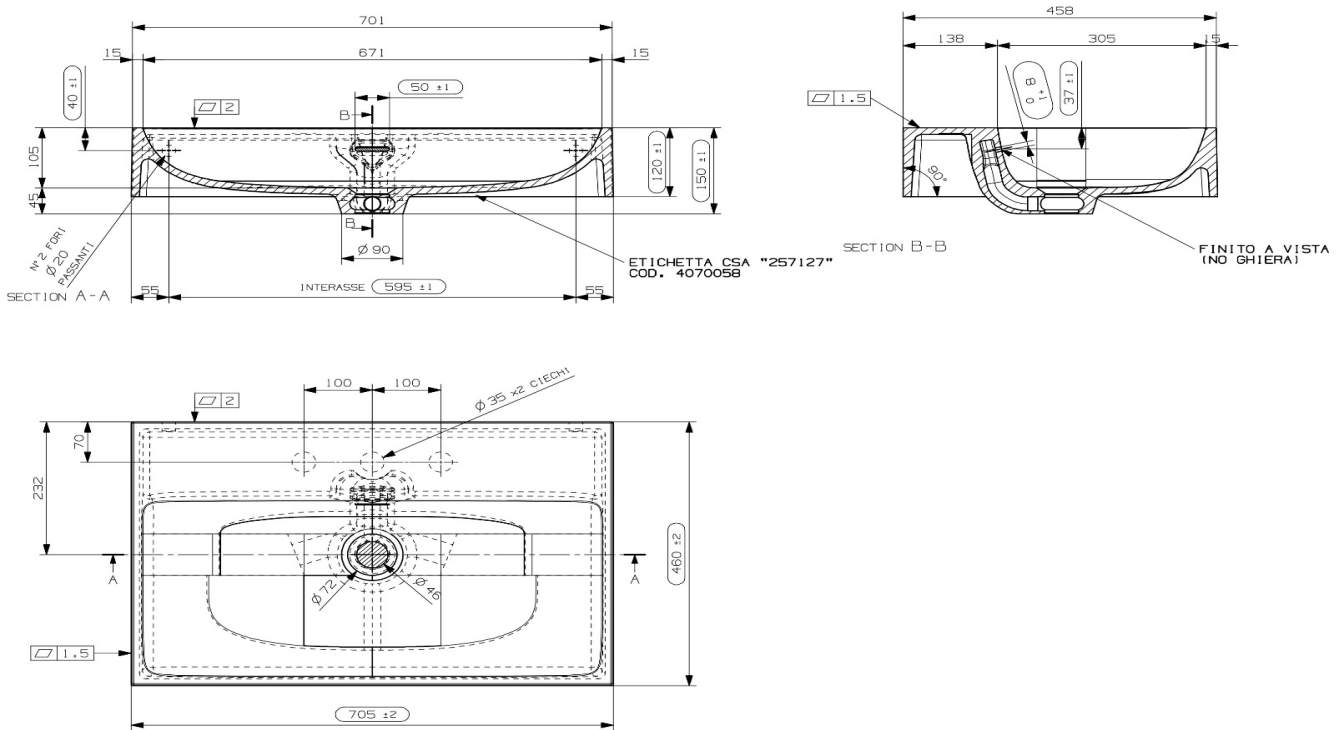

HASTINGS
TILE & BATH

Lydia 70.5 Basin

Product order code LYDIA-70-B-??

NOTE: To convert mm sizes to inches divide by 25.4