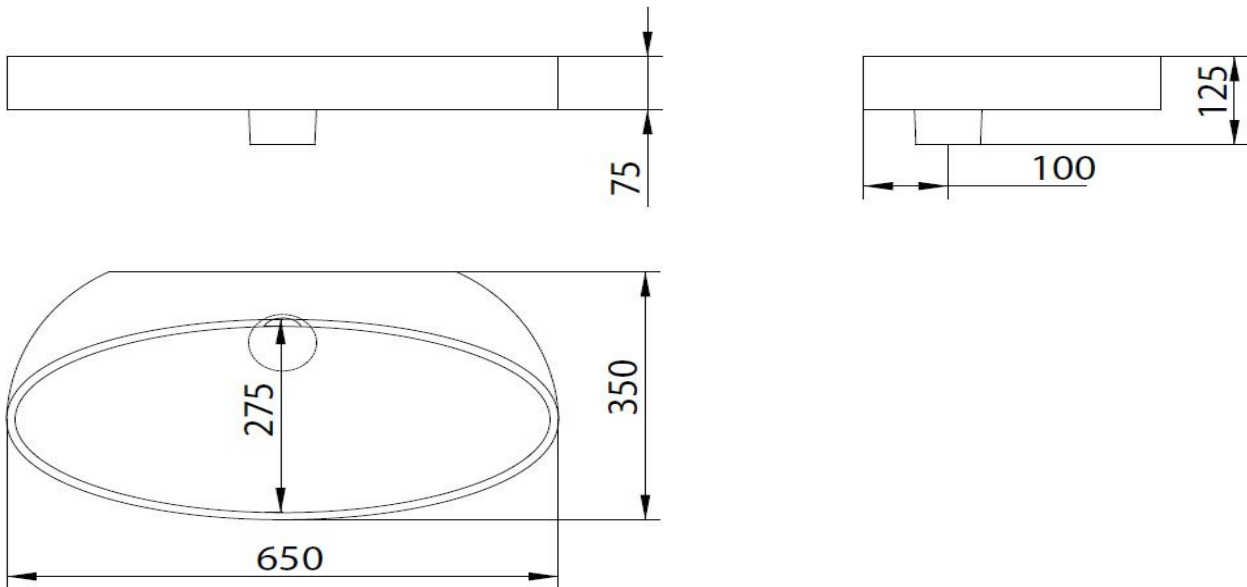

## Artisan Ceramics P35 OVAL 65

Product order code P35-65-B-??

**NOTE: To convert mm sizes to inches divide by 25.4**