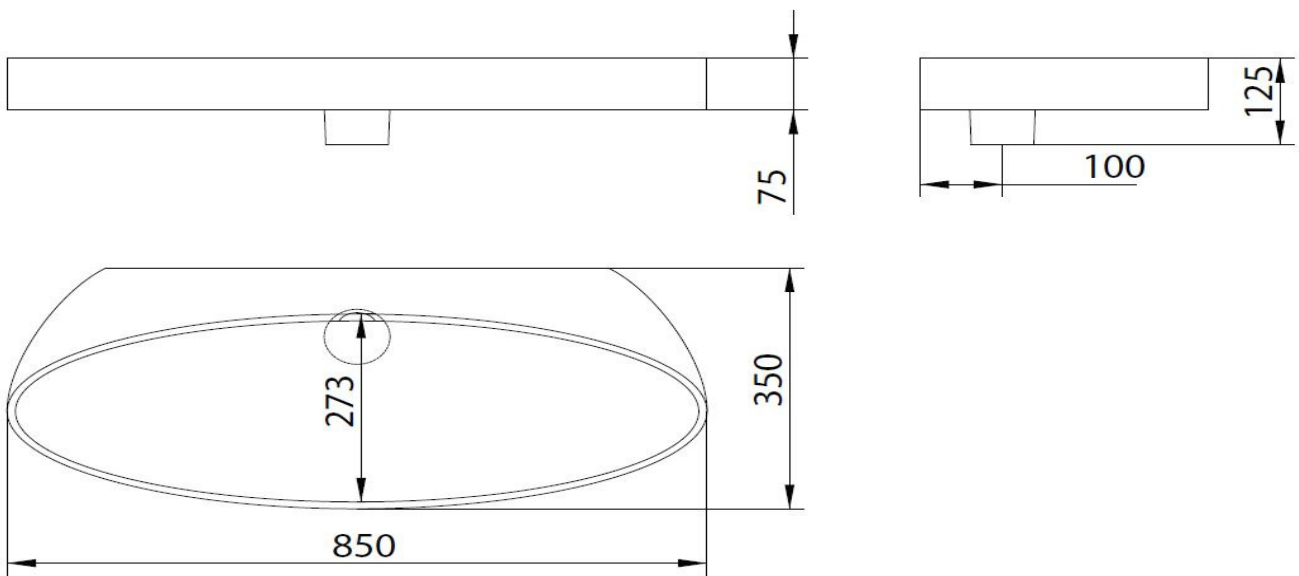

HASTINGS
TILE & BATH

Artisan Ceramics P35 OVAL 85

Product order code P35-85-B-??

NOTE: To convert mm sizes to inches divide by 25.4