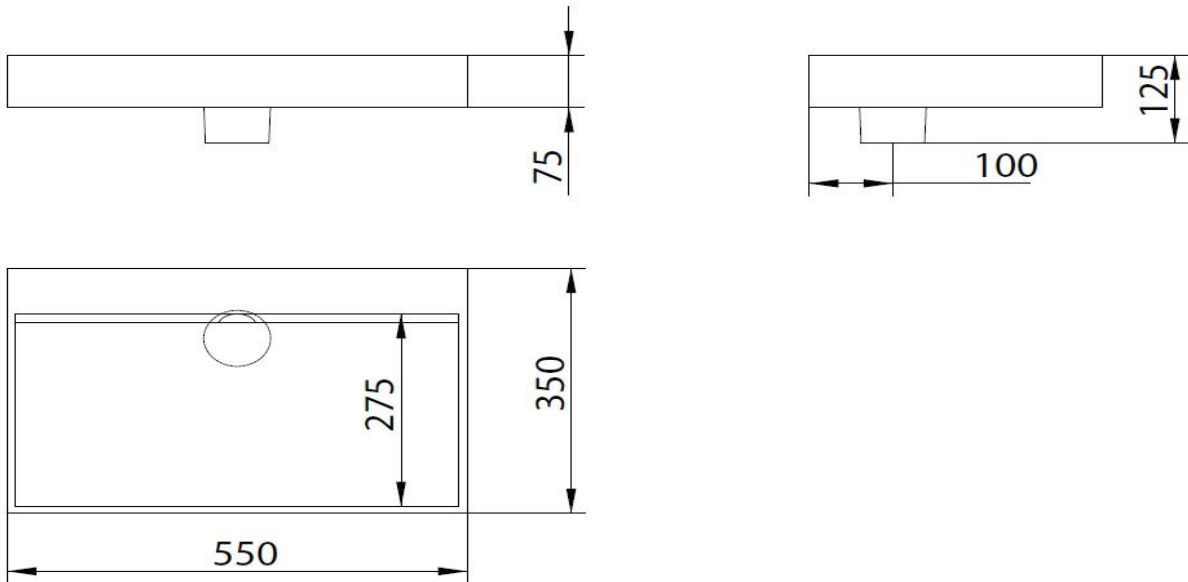

HASTINGS
TILE & BATH

Artisan Ceramics P35 QUAD 55

Product order code P35-55-B-??

NOTE: To convert mm sizes to inches divide by 25.4