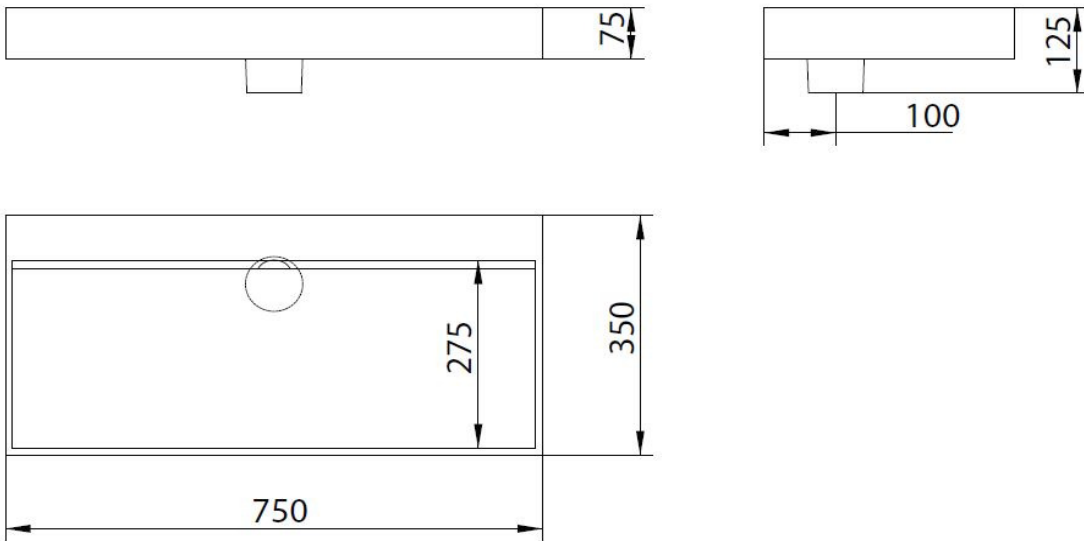

## Artisan Ceramics P35 QUAD 75

Product order code P35-75-B-??

**NOTE: To convert mm sizes to inches divide by 25.4**