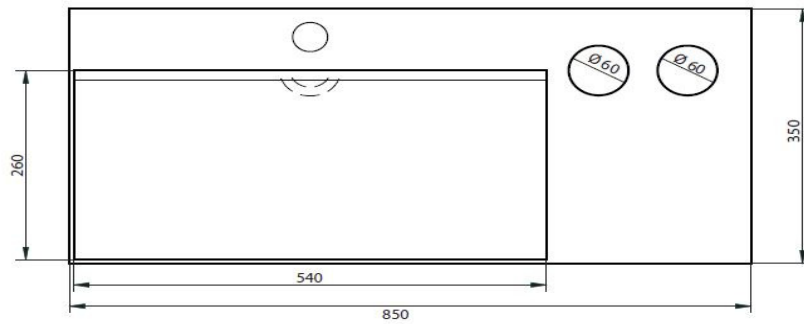

HASTINGS
TILE & BATH

Artisan Ceramics P35 QUAD 80 DX

Product order code P35-80R-B-??

NOTE: To convert mm sizes to inches divide by 25.4