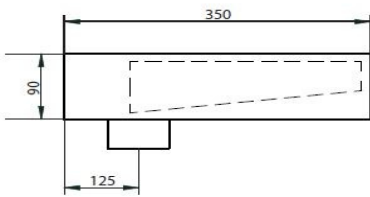

HASTINGS
TILE & BATH

Artisan Ceramics P35 QUAD 80 DX

Product order code P35-80R-B-??

NOTE: To convert mm sizes to inches divide by 25.4