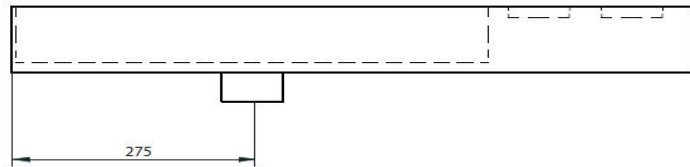

HASTINGS
TILE & BATH

Artisan Ceramics P35 QUAD 80 DX

Product order code P35-80R-B-??

NOTE: To convert mm sizes to inches divide by 25.4