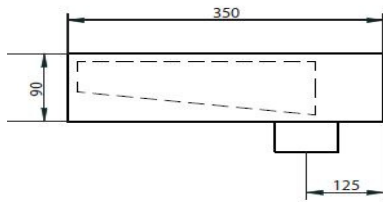

HASTINGS
TILE & BATH

Artisan Ceramics P35 QUAD 80 SX

Product order code P35-80L-B-??

NOTE: To convert mm sizes to inches divide by 25.4