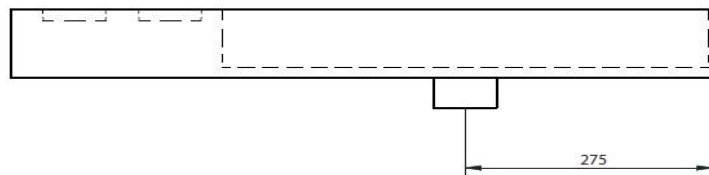

HASTINGS
TILE & BATH

Artisan Ceramics P35 QUAD 80 SX

Product order code P35-80L-B-??

NOTE: To convert mm sizes to inches divide by 25.4