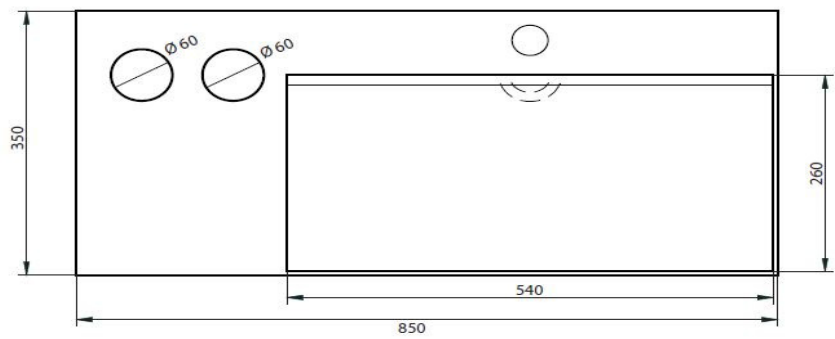

HASTINGS
TILE & BATH

Artisan Ceramics P35 QUAD 80 SX

Product order code P35-80L-B-??

NOTE: To convert mm sizes to inches divide by 25.4