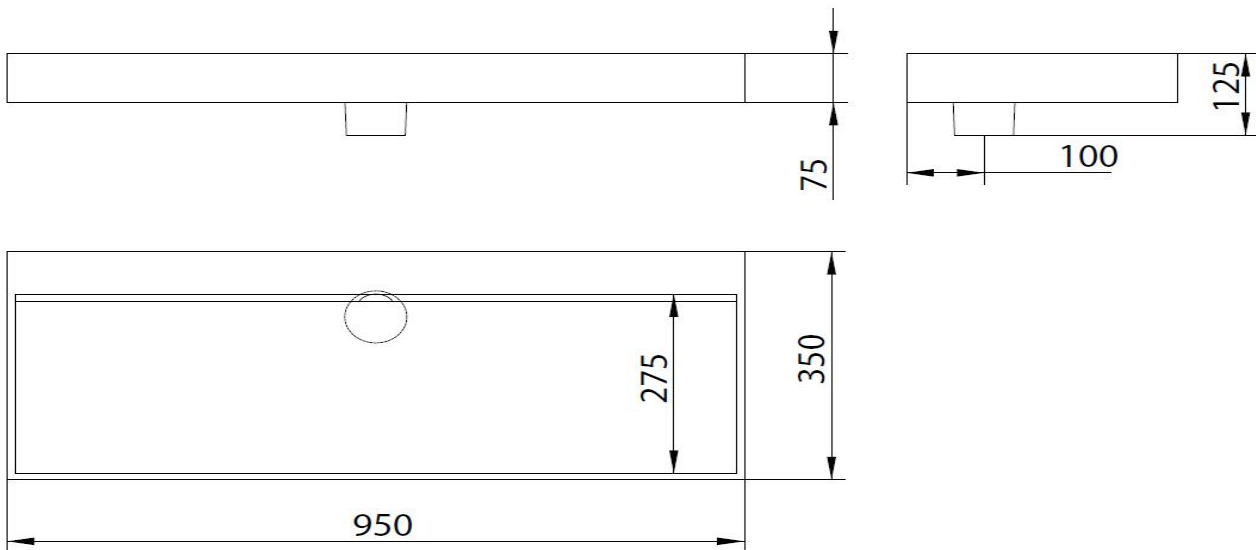

HASTINGS
TILE & BATH

Artisan Ceramics P35 QUAD 95

Product order code P35-95-B-??

NOTE: To convert mm sizes to inches divide by 25.4