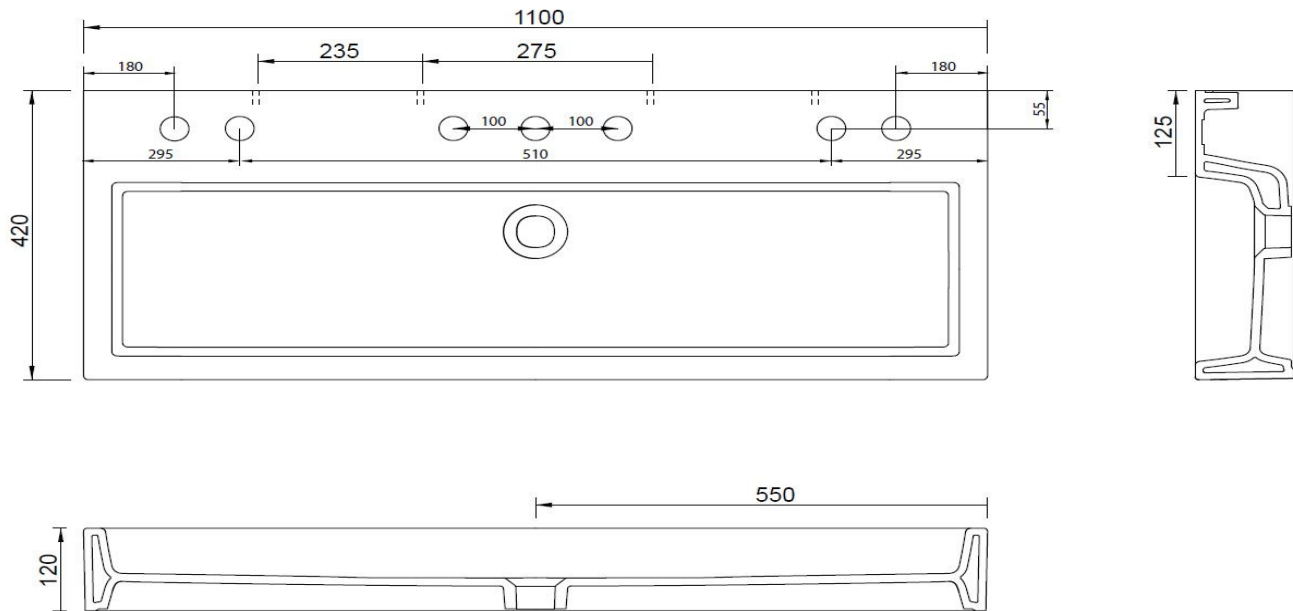

HASTINGS
TILE & BATH

Artisan Ceramics TANK 110

Product order code TANK-110-B-??

NOTE: To convert mm sizes to inches divide by 25.4