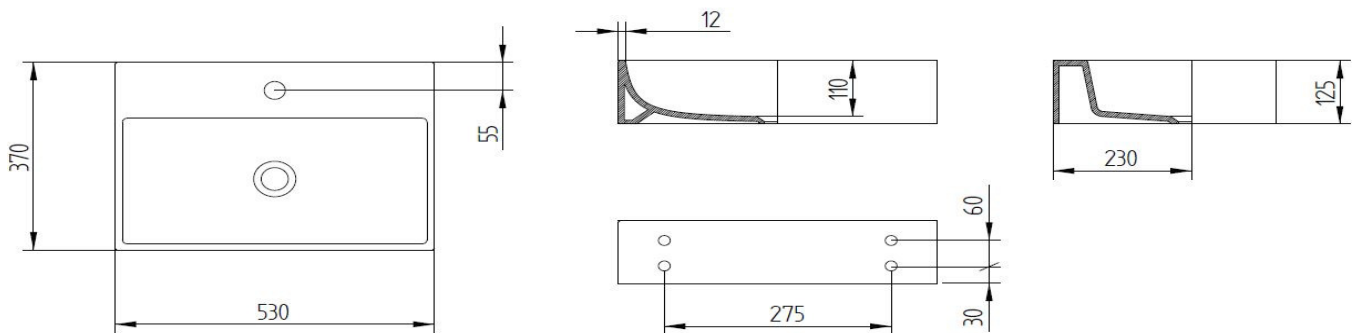

HASTINGS
TILE & BATH

Artisan Ceramics THIN RECTANGULAR

Product order code THIN-R-B-??

NOTE: To convert mm sizes to inches divide by 25.4