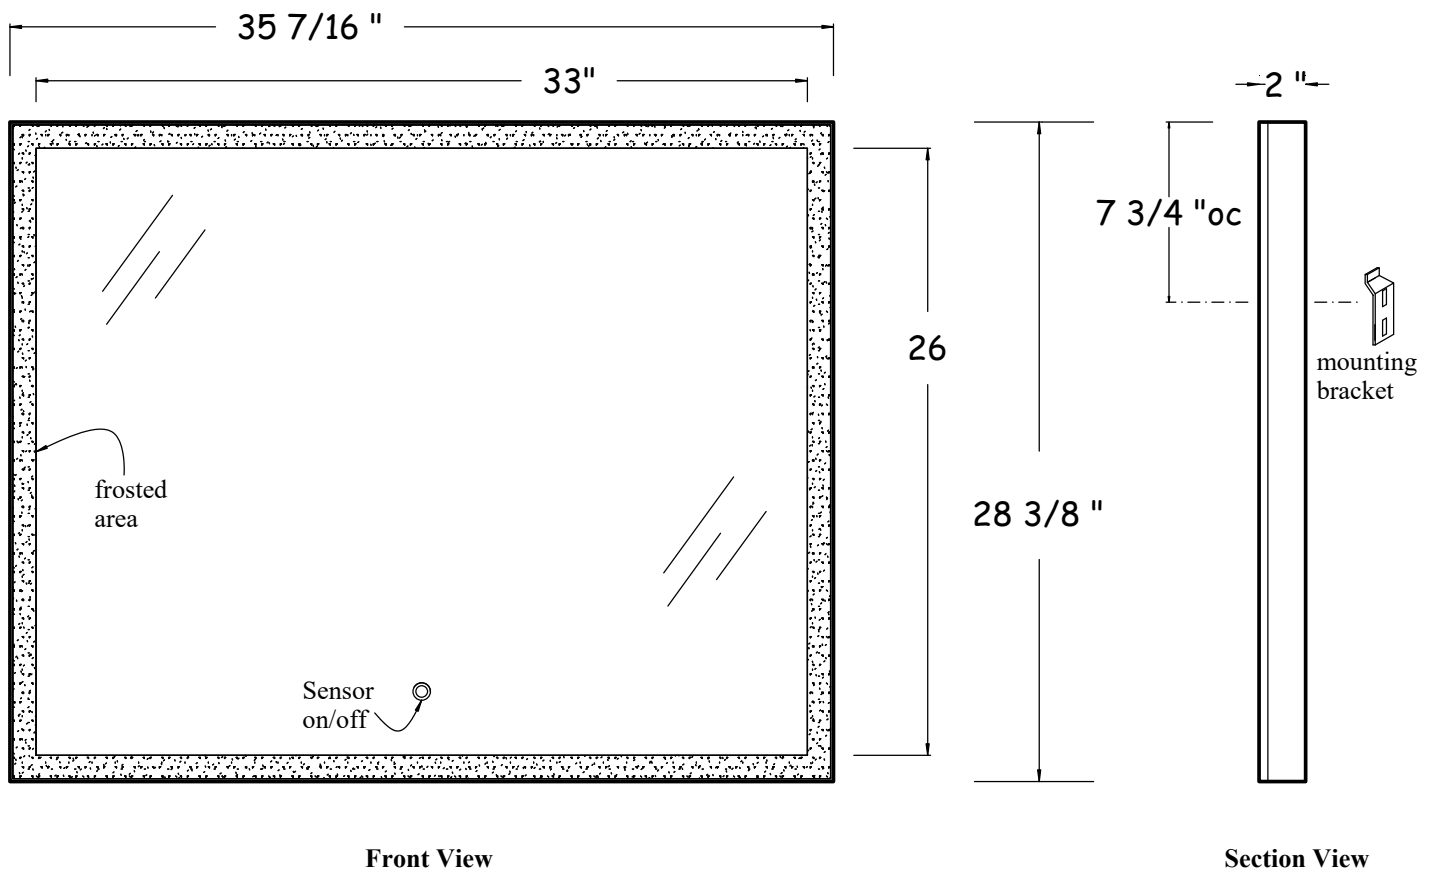

HASTINGS TILE & BATH

Amalfi Mirror - 90 x 72cm

Rear View

Rear View (back cover on)

HASTINGS TILE & BATH**Amalfi Mirror - 90 x 72cm**

- ... Size: 35 7/16"L x 28 3/8"H
- ... LED backlit Metal frame
- ... includes on-off sensor
- ... Mirror defogger, must be hardwired to wall switch
- ... LED driver: ACTEC-24v/50w,100-240v,2/1maxA

**Front View****Section View**