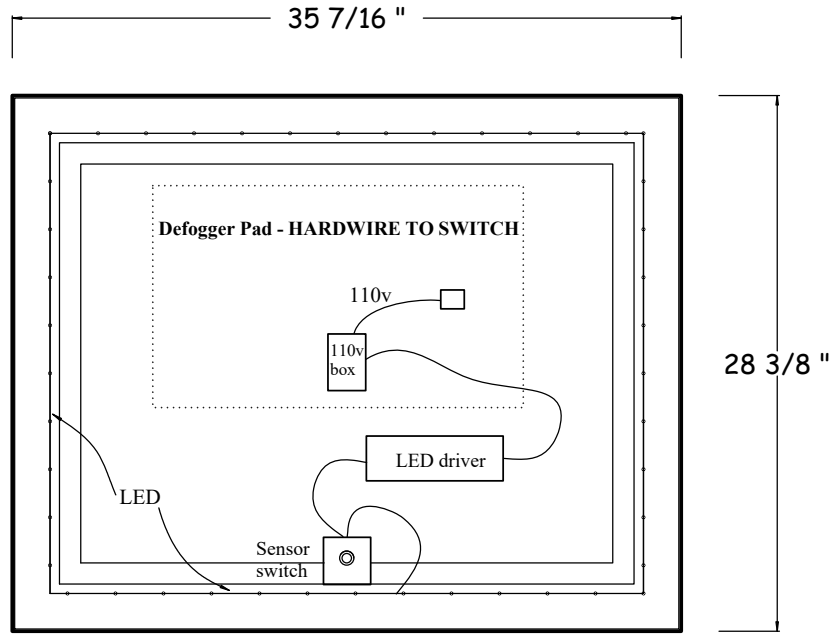

HASTINGS TILE & BATH

Amalfi Mirror - 90 x 72cm

Rear View

Rear View (back cover on)

HASTINGS TILE & BATH**Amalfi Mirror - 90 x 72cm**

- ... Size: 35 7/16"L x 28 3/8"H
- ... LED backlit Metal frame
- ... includes on-off sensor
- ... Mirror defogger, must be hardwired to wall switch
- ... LED driver: ACTEC-24v/50w,100-240v,2/1maxA

**Front View****Section View**