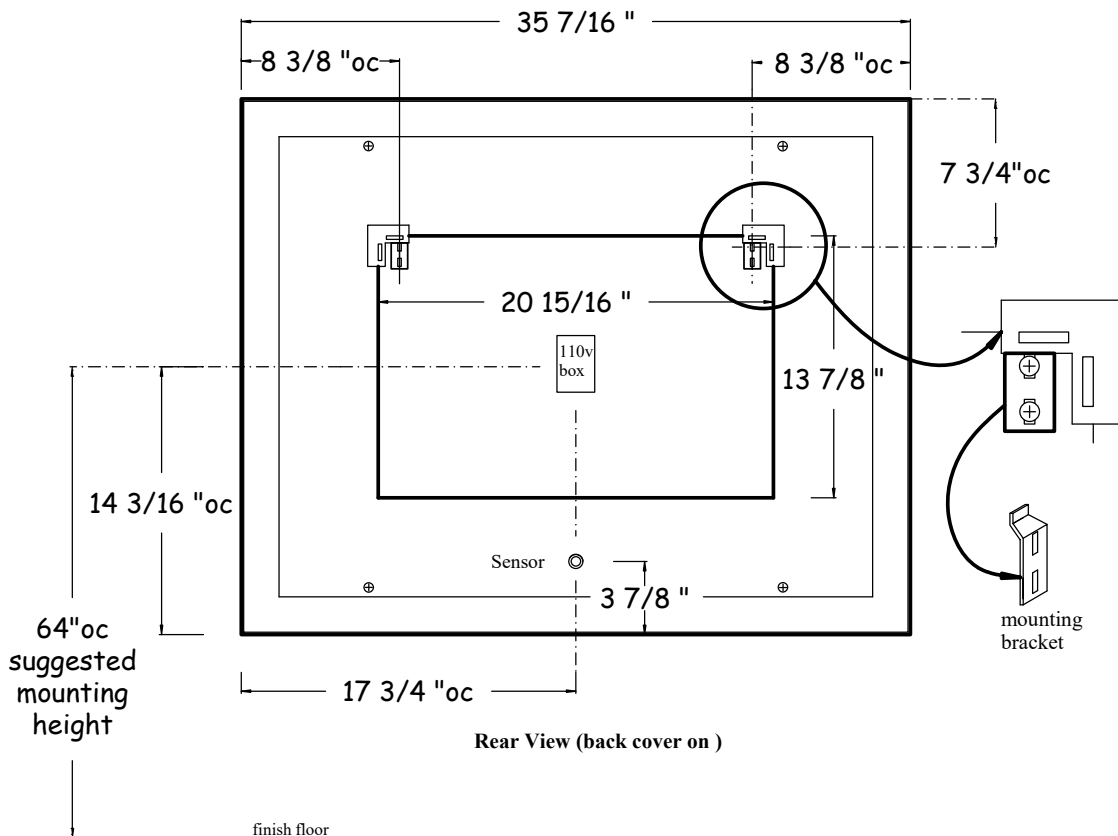

HASTINGS TILE & BATH

Amalfi Mirror - 90 x 72cm

Rear View

Rear View (back cover on)

HASTINGS TILE & BATH**Amalfi Mirror - 90 x 72cm**

- ... Size: 35 7/16"L x 28 3/8"H
- ... LED backlit Metal frame
- ... includes on-off sensor
- ... Mirror defogger, must be hardwired to wall switch
- ... LED driver: ACTEC-24v/50w,100-240v,2/1maxA

**Front View****Section View**