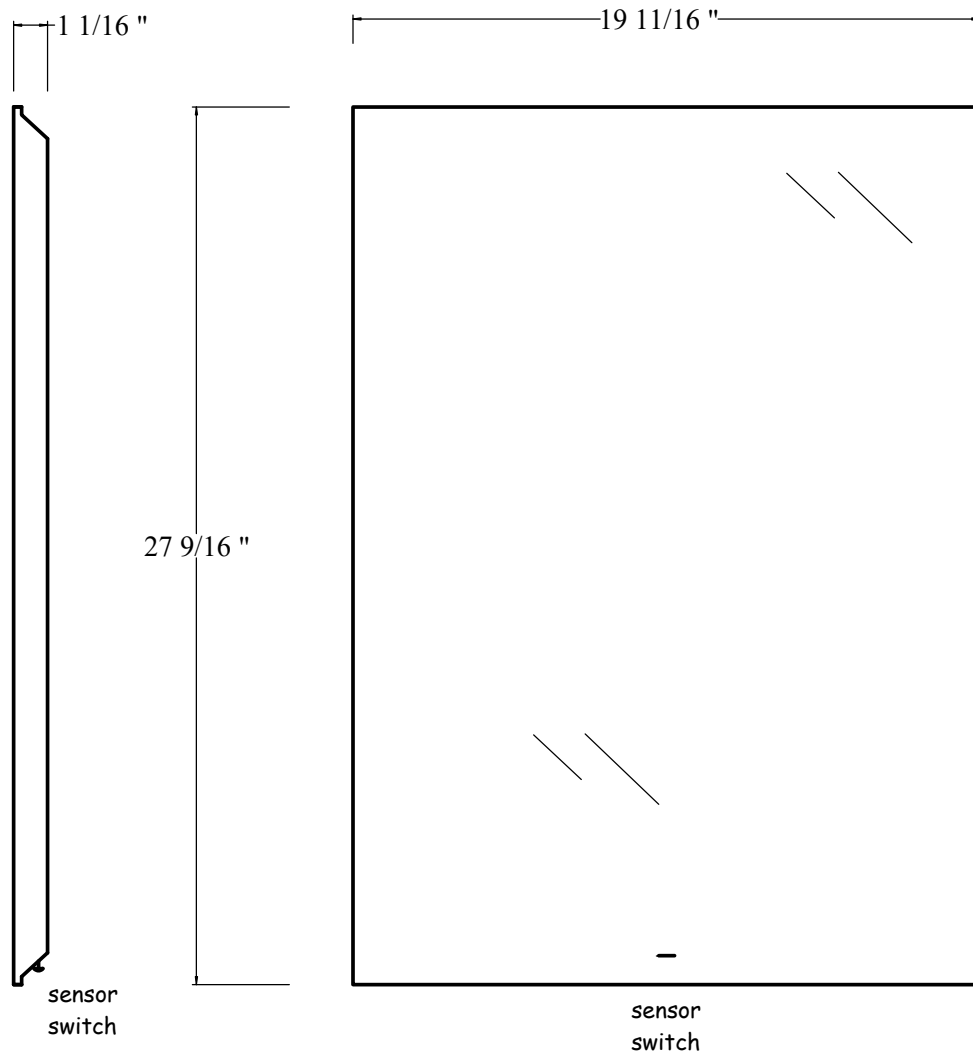

H

HASTINGS TILE & BATH

Aurora 50 x 70cm

- ... Mirror with backlit LED Aluminum frame
- ... Includes on/off sensor switch behind mirror
- ... Light temperature 4500 Kelvin
- ... Brushed aluminum frame with mitred light diffuser

Section View

Front View