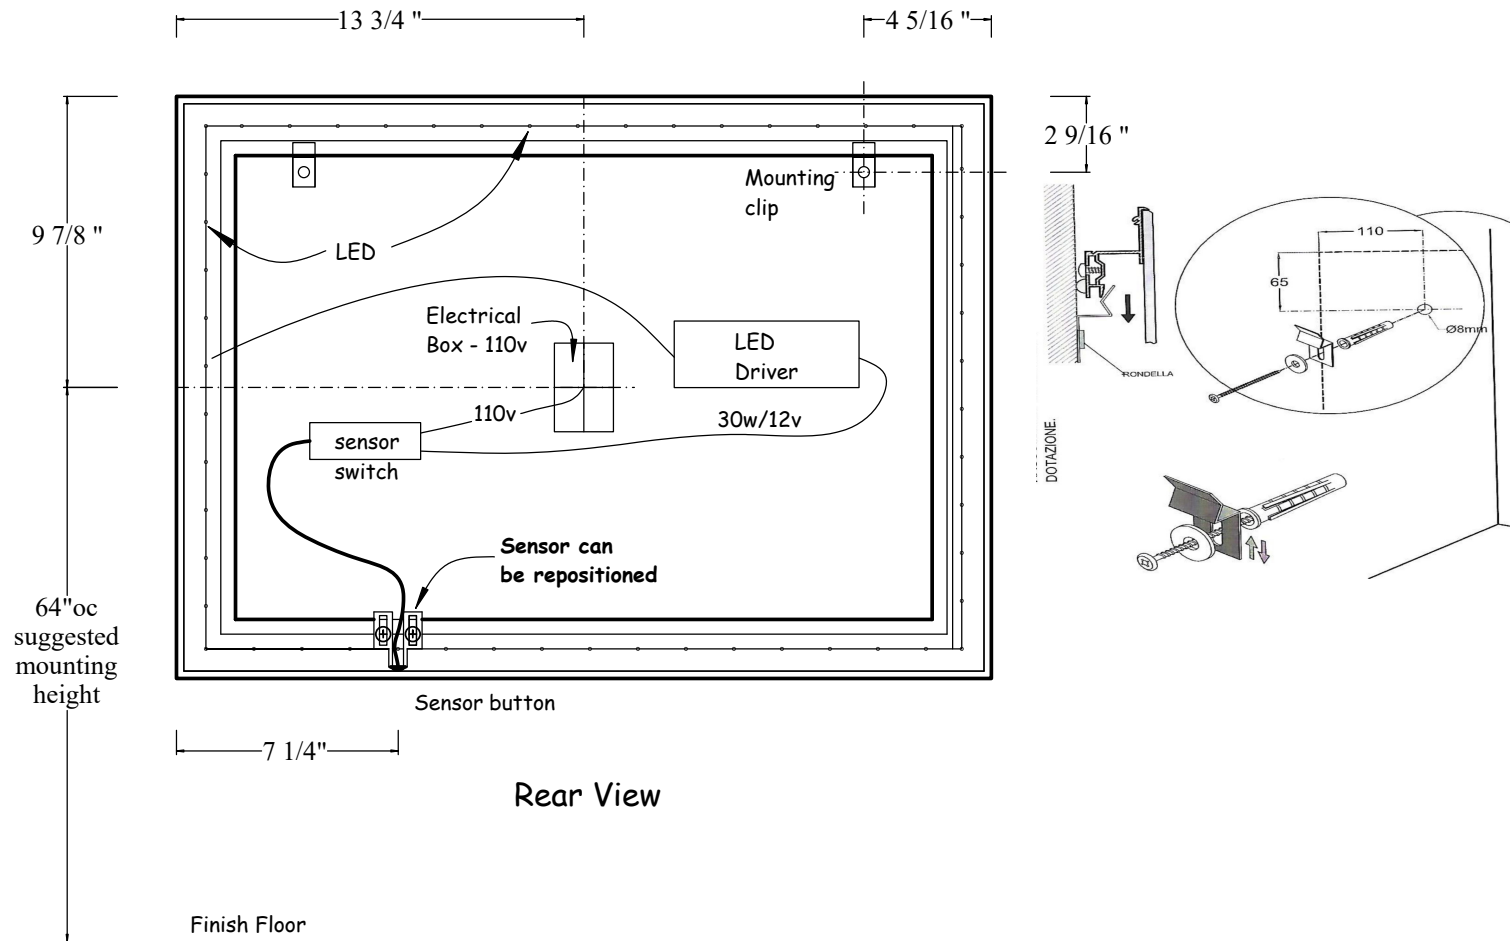

HASTINGS TILE & BATH

Aurora 70 x 50cm

HASTINGS TILE & BATH

Aurora 70 x 50cm

- ... Mirror with backlit LED Aluminum frame
- ... Includes on/off sensor switch behind mirror
- ... Light temperature 4500 Kelvin
- ... Brushed aluminum frame with mitred light diffuser

Section View

Front View