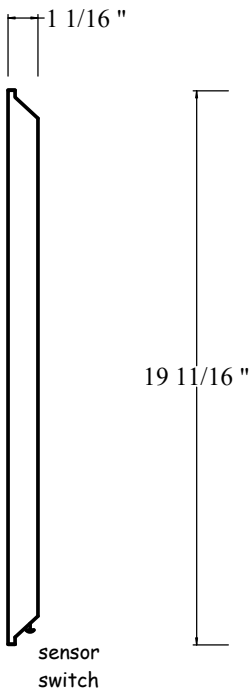

HASTINGS TILE & BATH

Aurora 70 x 50cm

HASTINGS TILE & BATH

Aurora 70 x 50cm

- ... Mirror with backlit LED Aluminum frame
- ... Includes on/off sensor switch behind mirror
- ... Light temperature 4500 Kelvin
- ... Brushed aluminum frame with mitred light diffuser

Section View

Front View