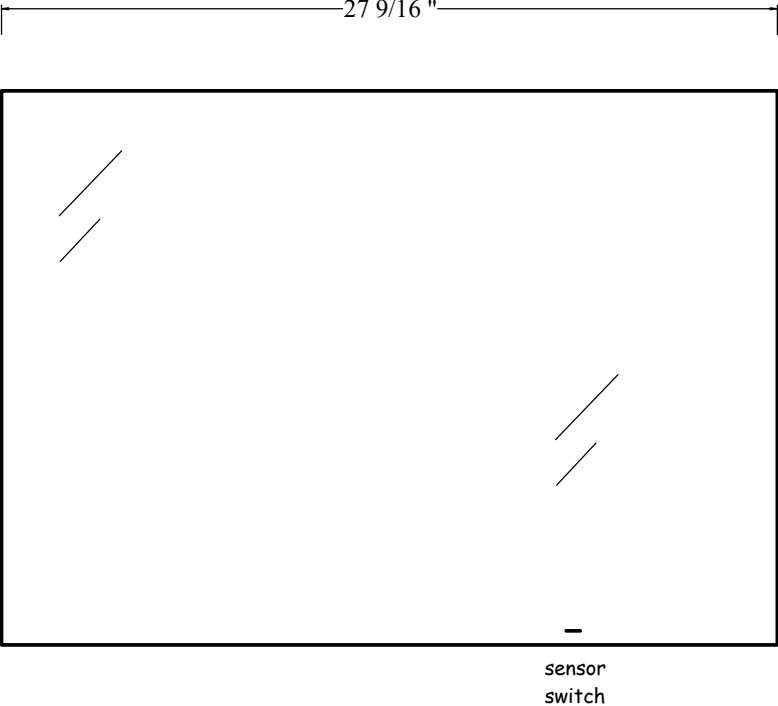

HASTINGS TILE & BATH

Aurora 70 x 50cm

HASTINGS TILE & BATH

Aurora 70 x 50cm

- ... Mirror with backlit LED Aluminum frame
- ... Includes on/off sensor switch behind mirror
- ... Light temperature 4500 Kelvin
- ... Brushed aluminum frame with mitred light diffuser

Section View

Front View