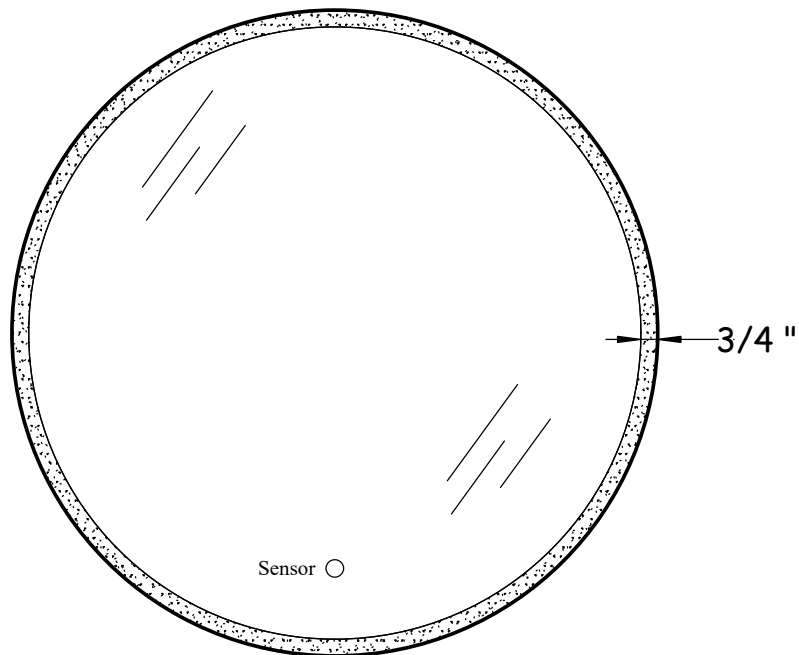

**H**

**HASTINGS TILE & BATH**

**Capri Mirror - 70cm dia.**

- ... LED backlit metal frame
- ... on/off sensor with dimmer & nightlight
- ... Defogger included, wire to wall switch
- ... LED driver: Actec 24v50w/2.1max amp/ 110-220V/75"L