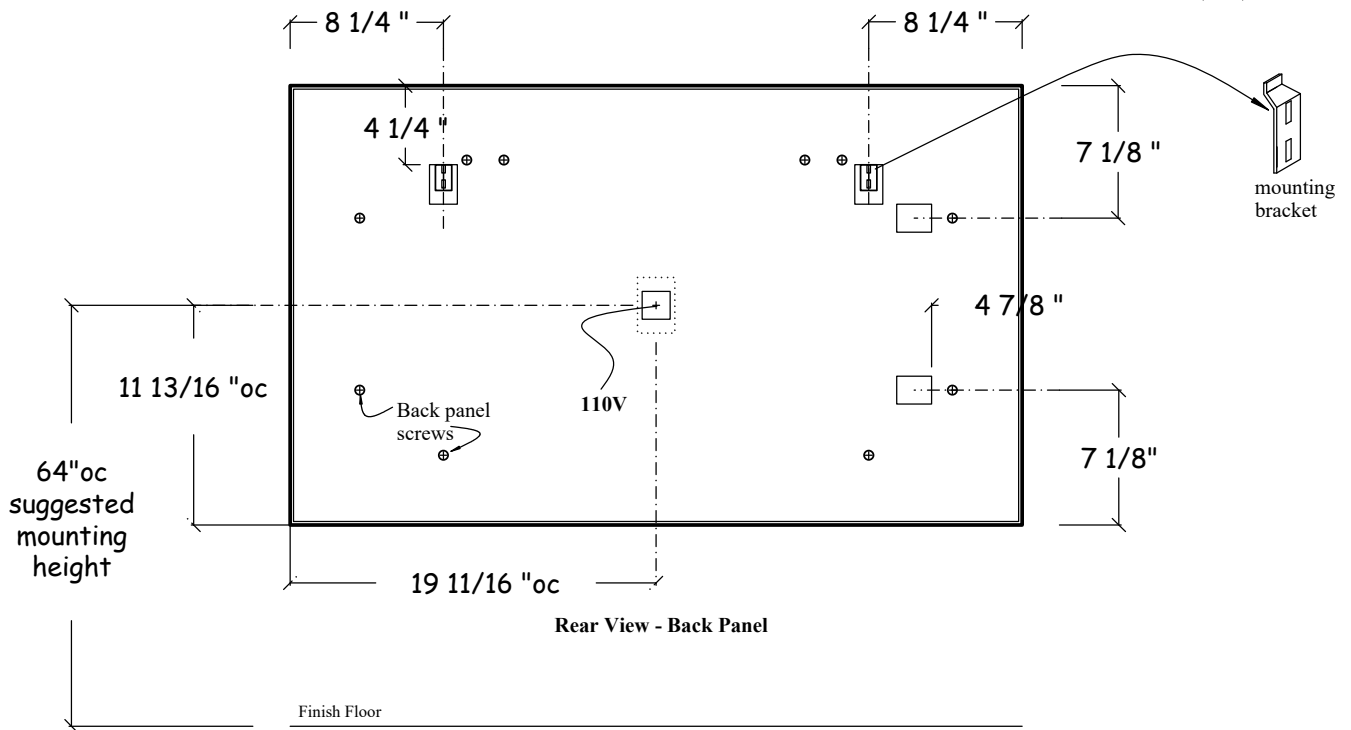

H

HASTINGS TILE & BATH

Desire Mirror 100cm

... LED Driver: MW MeansWell / LPV-35w-24v/ 110v-240v / 1.5amp

... LED Driver size: 5.75"L x 1.2"W x 1.24"D

... LED cable 99.5" in length

Rear View - Panel off

711-8 Koehler Ave, Ronkonkoma, NY, 11779

Customer Service: 1-800-351-0038

www.hastingstilebath.com

H

HASTINGS TILE & BATH

Desire Mirror 100cm

- ... Size: 39 3/8"L x 23 5/8"W x 2 1/8"D
- ... Rectangular Mirror with LED Backlit Glass Frame
- ... Includes on/off sensor with dimmer and nightlite
- ... Includes Defogger, must be wired to a wall switch