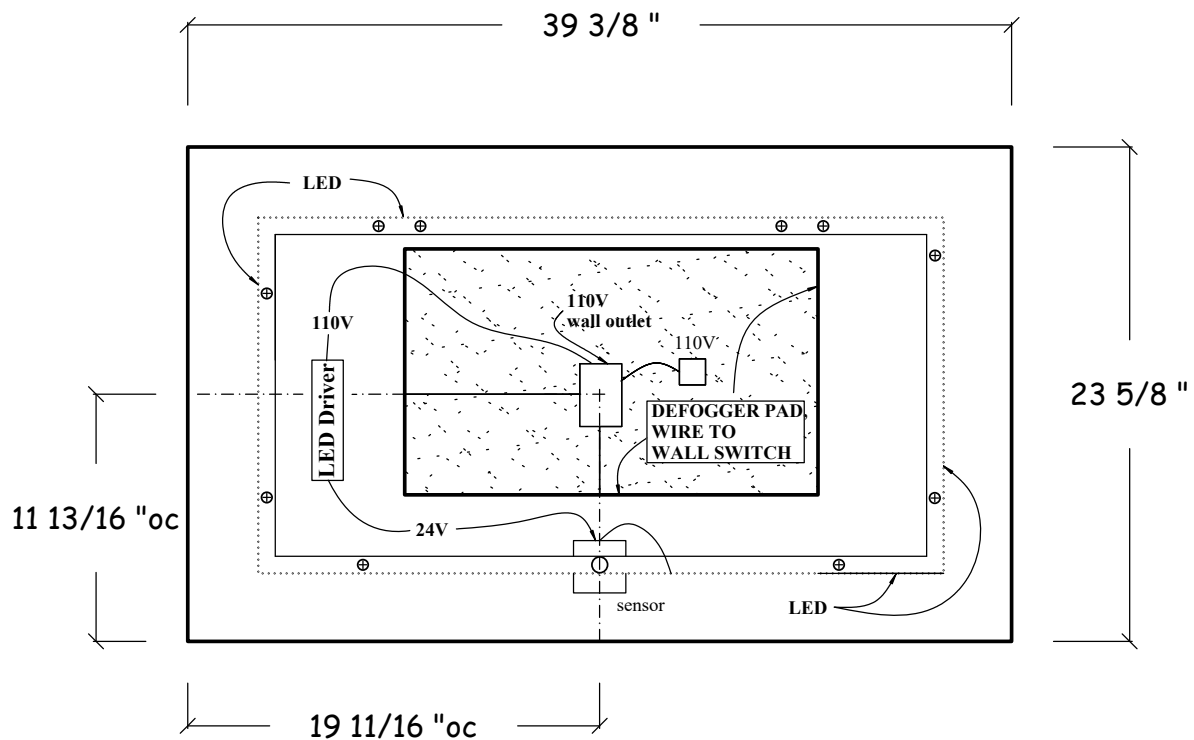

H

HASTINGS TILE & BATH

Desire Mirror 100cm

... LED Driver: MW MeansWell / LPV-35w-24v/ 110v-240v / 1.5amp

... LED Driver size: 5.75"L x 1.2"W x 1.24"D

... LED cable 99.5" in length

Rear View - Panel off

711-8 Koehler Ave, Ronkonkoma, NY, 11779

Customer Service: 1-800-351-0038

www.hastingstilebath.com

H

HASTINGS TILE & BATH

Desire Mirror 100cm

- ... Size: 39 3/8"L x 23 5/8"W x 2 1/8"D
- ... Rectangular Mirror with LED Backlit Glass Frame
- ... Includes on/off sensor with dimmer and nightlite
- ... Includes Defogger, must be wired to a wall switch