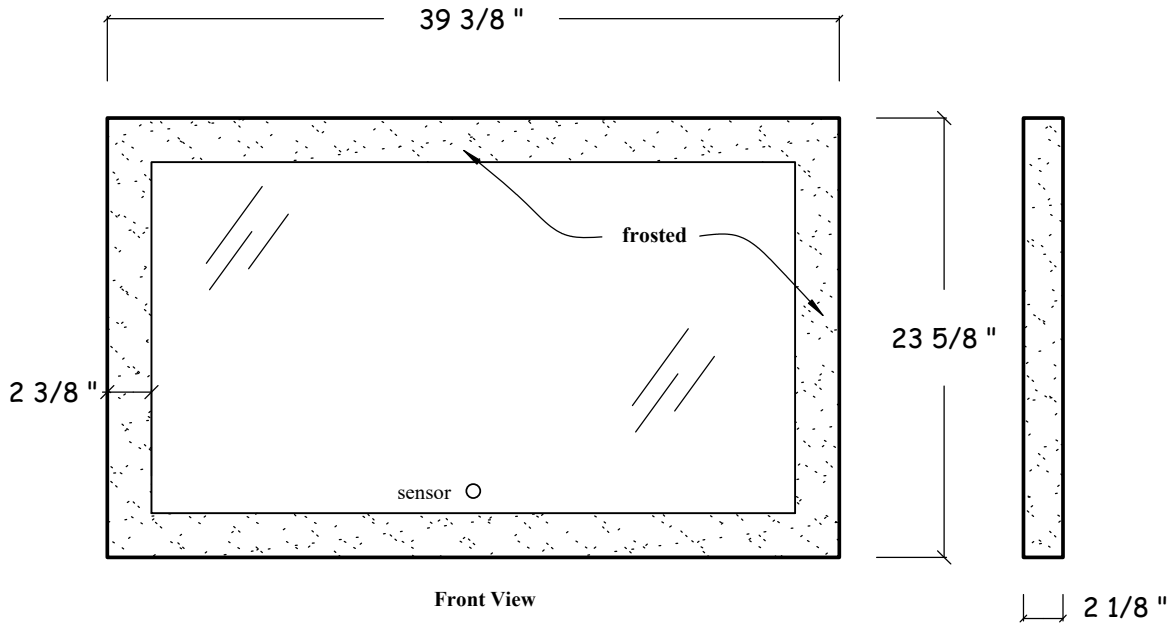

H

HASTINGS TILE & BATH

Desire Mirror 100cm

... LED Driver: MW MeansWell / LPV-35w-24v/ 110v-240v / 1.5amp

... LED Driver size: 5.75"L x 1.2"W x 1.24"D

... LED cable 99.5" in length

Rear View - Panel off

711-8 Koehler Ave, Ronkonkoma, NY, 11779

Customer Service: 1-800-351-0038

www.hastingstilebath.com

H

HASTINGS TILE & BATH

Desire Mirror 100cm

- ... Size: 39 3/8"L x 23 5/8"W x 2 1/8"D
- ... Rectangular Mirror with LED Backlit Glass Frame
- ... Includes on/off sensor with dimmer and nightlite
- ... Includes Defogger, must be wired to a wall switch