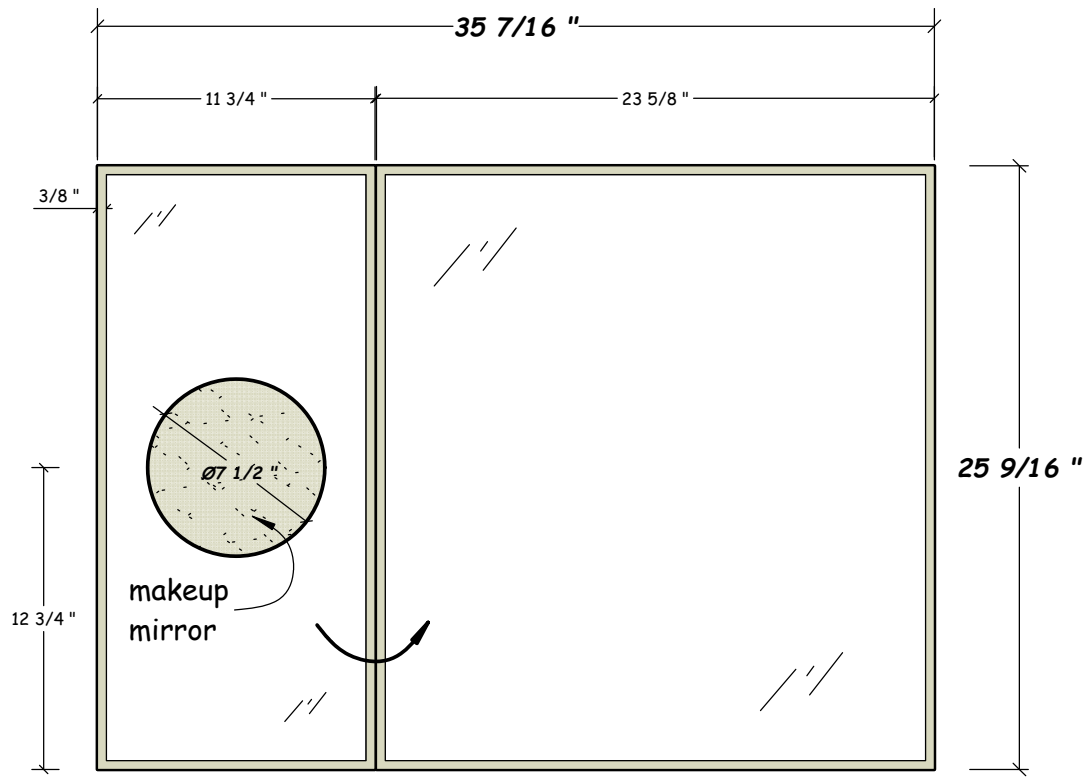

Hastings
Tile & Bath

Rectangluar Bi-fold mirror 90 x 65cm
Built-in magnifying mirror

HASTING TILE AND BATH
711-8 KOEHLER AVE
RONKONKOMA, NY 11779
1-800-351-0038

DATE: **5/26/22**
BY: **mjh**

pg **1/3**

Front View

Plan View