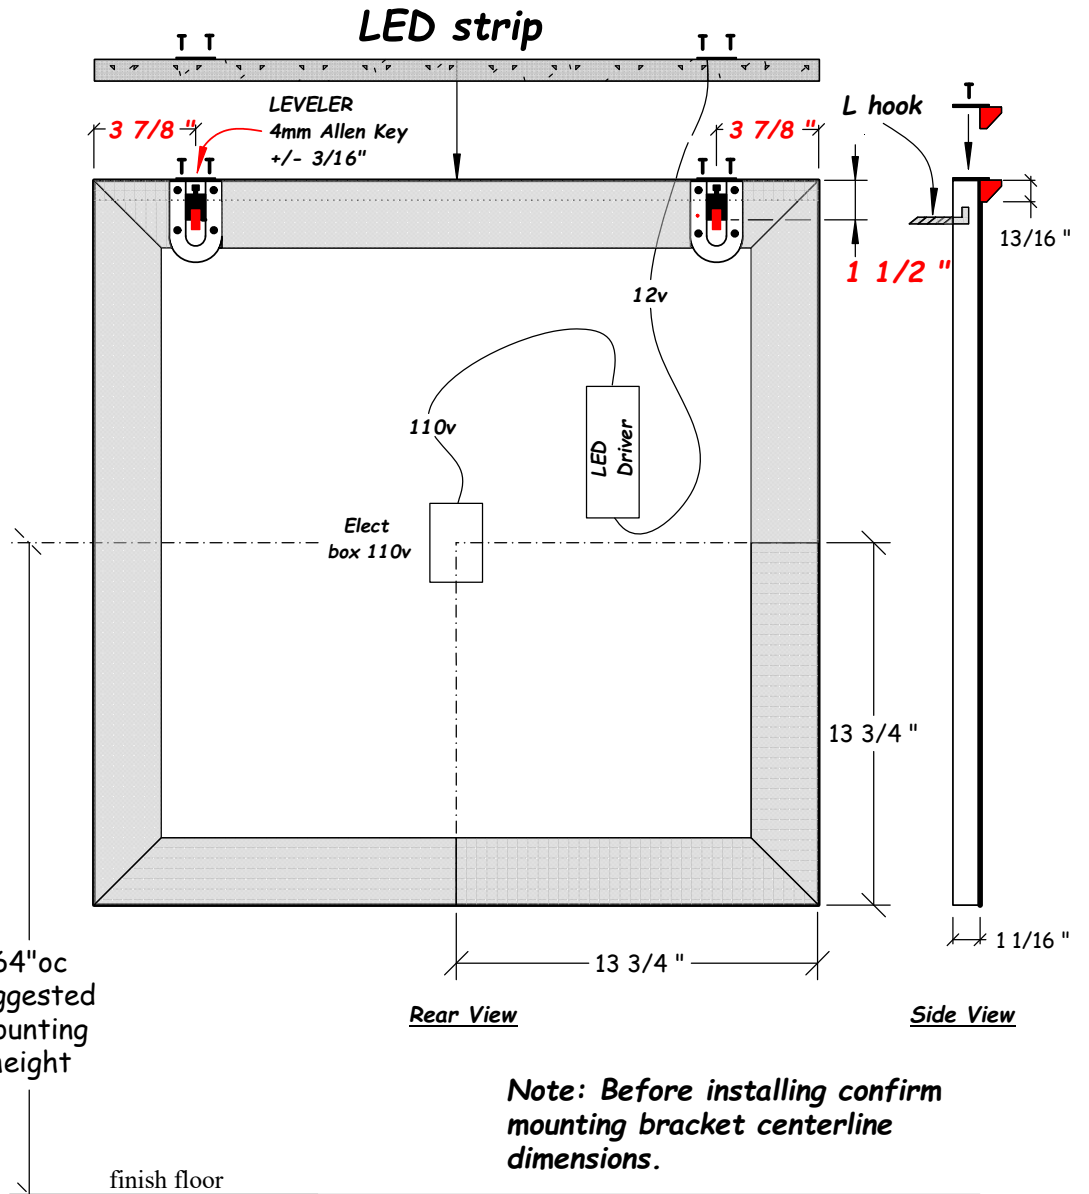

Front View

Rear View

Side View

Note: Before installing confirm mounting bracket centerline dimensions.

- ... Surface mounted mirror / code: Strip-m-70x70
- ... LED lamp strip / Driver 110v(in)-12v(out)-12w
- ... Hardwire to wall switch
- ... Light temp. 6000K
- ... All electrical components US compliant

HASTINGS
TILE & BATH

Strip Mirror
70cm x 70cm

HASTING TILE AND BATH
711-8 KOEHLER AVE
RONKONKOMA, NY 11779
1-800-351-0038

DATE: 1/5/21
BY: MJH

PG: 1