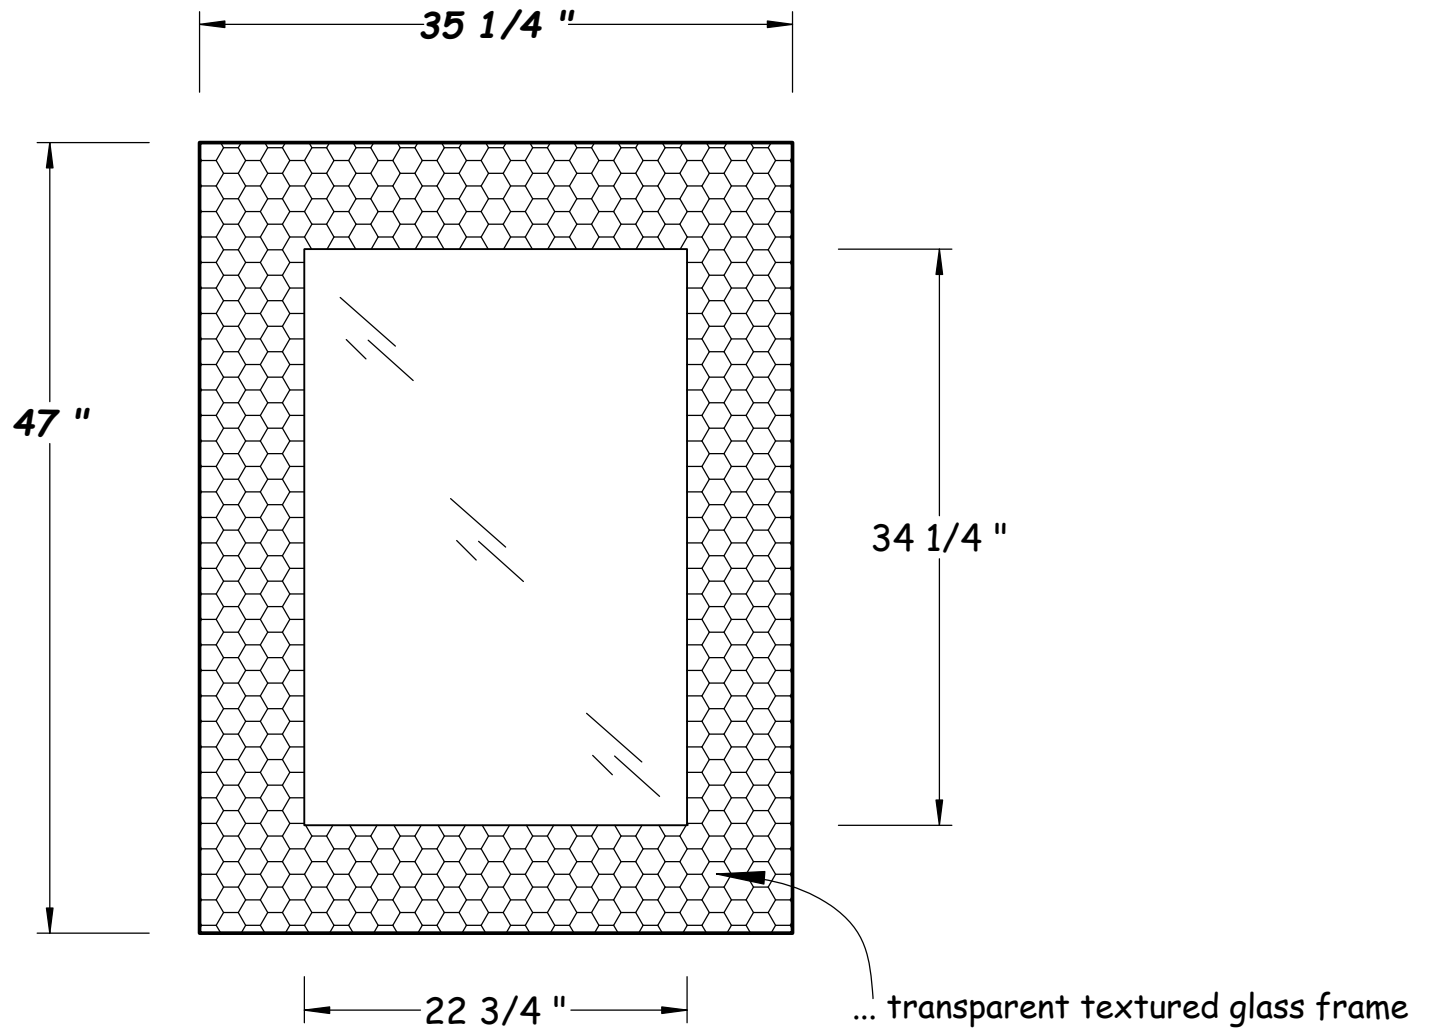

Hastings
Tile & Bath

Venezia Mirror 47" x 35 1/4"
LED backlit / transparent textured glass frame

HASTING TILE AND BATH
711-8 KOEHLER AVE
RONKONKOMA, NY 11779
1-800-351-0038

DATE: 3/1/22
BY: mjh

pg 1/3

Front View

... hard wire to wall switch
 ... may be mounted horiz. or vertically

Rear View

Section View

Hastings
 Tile & Bath

Venezia Mirror 47"x 35 1/4"
 LED backlit / transparent textured glass frame

HASTING TILE AND BATH
 711-8 KOEHLER AVE
 RONKONKOMA, NY 11779
 1-800-351-0038