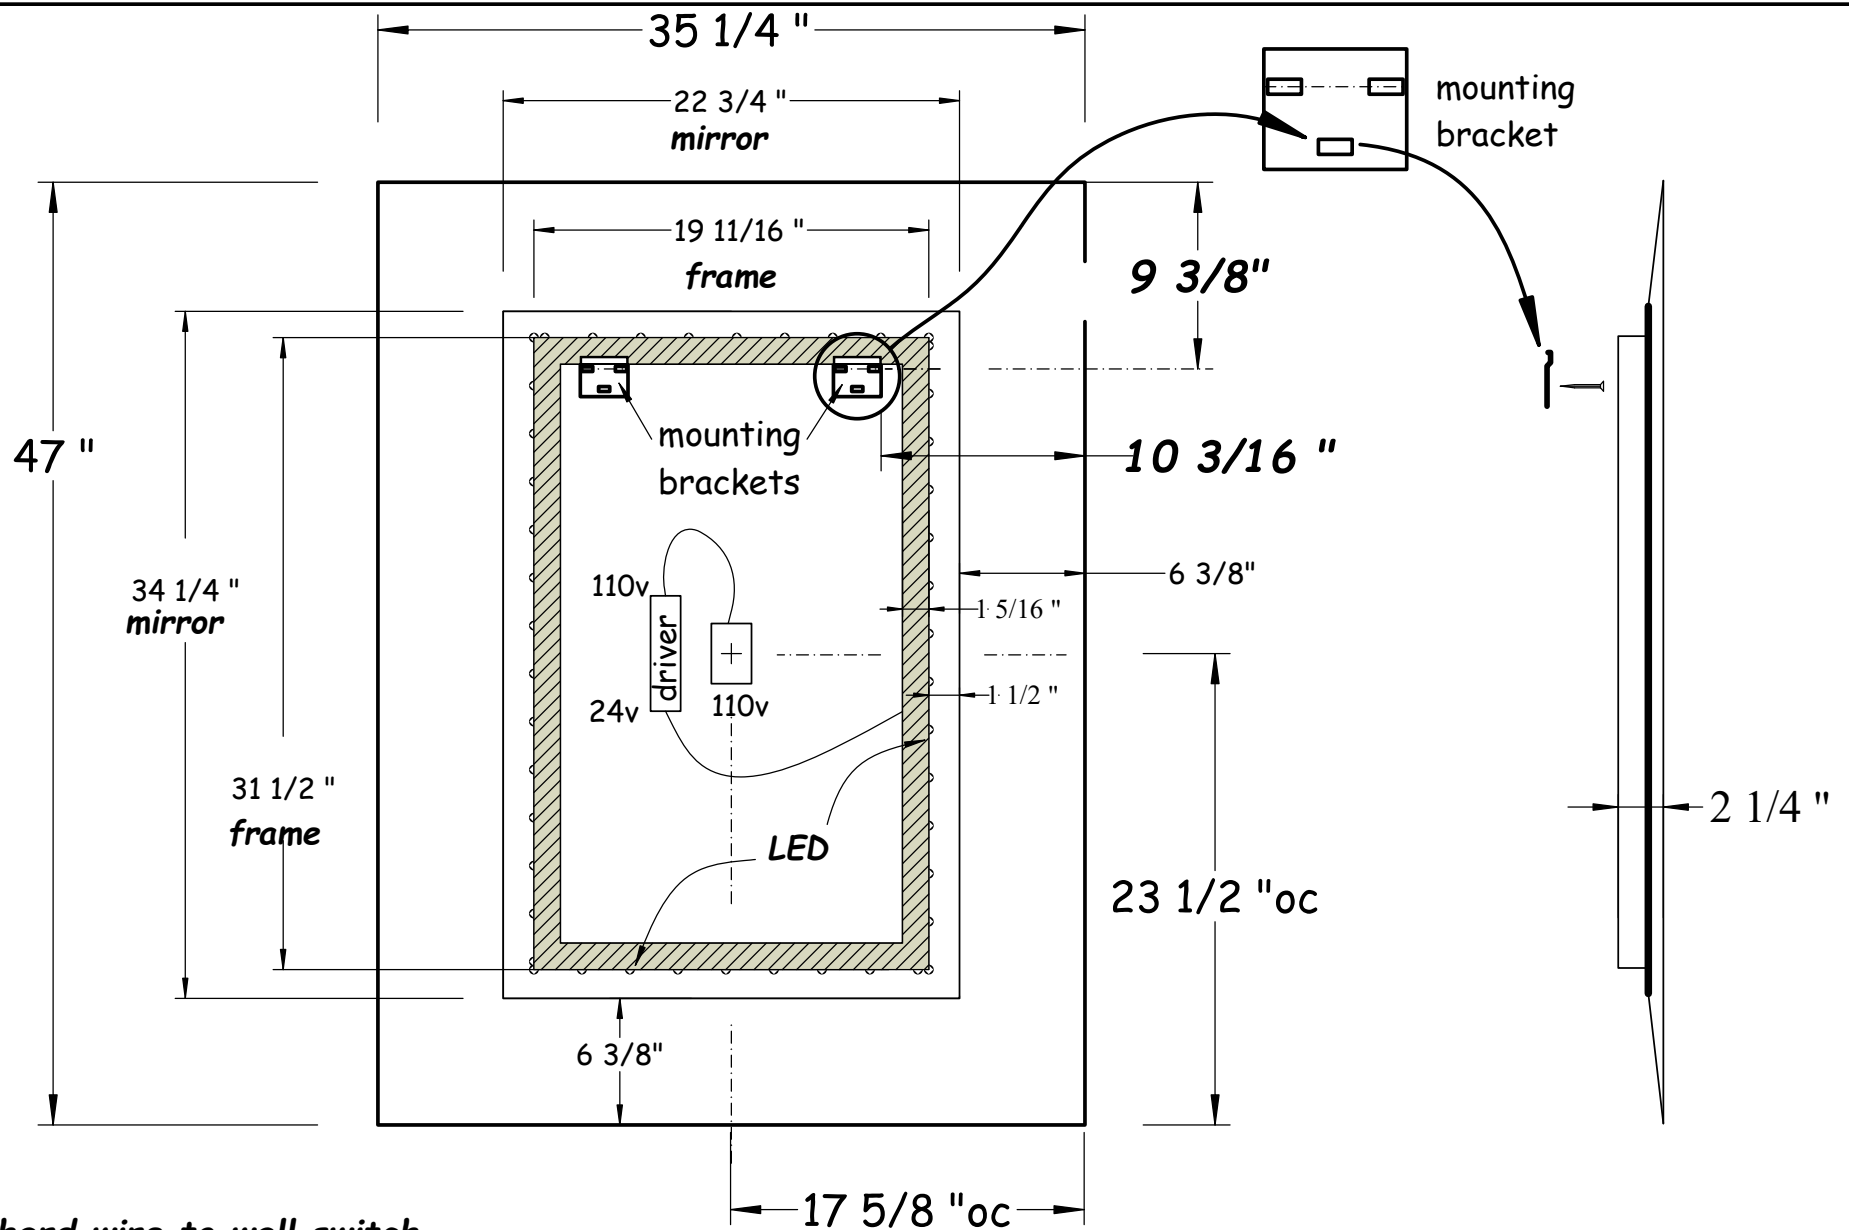

Hastings
Tile & Bath

Venezia Mirror 47" x 35 1/4"
LED backlit / transparent textured glass frame

HASTING TILE AND BATH
711-8 KOEHLER AVE
RONKONKOMA, NY 11779
1-800-351-0038

DATE: 3/1/22
BY: mjh

pg 1/3

Front View

... hard wire to wall switch
 ... may be mounted horiz. or vertically

Rear View

Section View

Hastings
 Tile & Bath

Venezia Mirror 47"x 35 1/4"
 LED backlit / transparent textured glass frame

HASTING TILE AND BATH
 711-8 KOEHLER AVE
 RONKONKOMA, NY 11779
 1-800-351-0038