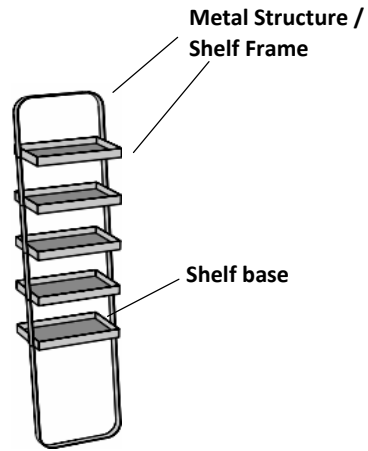

Look Storage Solution

5 metal tray shelves

item no.

LOOK - height 190cm (74-13/16"), width 45cm (17-3/4")		
URBAN-LOOK-???-???	31 cm (12-1/4")	depth

4 metal tray shelves, 1 Shelf w/ towel rail

item no.

LOOK - height 190cm (74-13/16"), width 45cm (17-3/4")		
URBAN-LOOK-TWL-???-???	38 cm (15")	depth

2) Choose "Metal Structure / Shelf Frame" finish (see options below)

Kros Open Wall Units

Kros Shelf L Version

item no.	height	depths
URBAN-KROS-L-70-25-13D	70 cm (27-1/2")	depth 13cm
URBAN-KROS-L-90-25-13D	90 cm (35-3/8")	(5-1/8")
URBAN-KROS-L-110-25-13D	110 cm (43-1/4")	
URBAN-KROS-L-70-25-19D	70 cm (27-1/2")	depth 19cm
URBAN-KROS-L-90-25-19D	90 cm (35-3/8")	(7-1/2")
URBAN-KROS-L-110-25-19D	110 cm (43-1/4")	

* -also available with angular back panel in a different finish/color than the shelf

Left-hand Version

Kros Shelf R Version

item no.	height	depths
URBAN-KROS-R-70-25-13D	70 cm (27-1/2")	depth 13cm
URBAN-KROS-R-90-25-13D	90 cm (35-3/8")	(5-1/8")
URBAN-KROS-R-110-25-13D	110 cm (43-1/4")	
URBAN-KROS-R-70-25-19D	70 cm (27-1/2")	depth 19cm
URBAN-KROS-R-90-25-19D	90 cm (35-3/8")	(7-1/2")
URBAN-KROS-R-110-25-19D	110 cm (43-1/4")	

* -also available with angular back panel in a different finish/color than the shelf

Righthand Version

Example Configurations

Metal Cubes

item no.

Cube- height 30 cm (11-13/16"), width 20 cm (7-7/8")		
URBAN-METALCUBE-30-20-1A-??	15 cm (5-7/8")	depth
URBAN-METALCUBE-30-20-1B-??	20 cm (7-7/8")	depth
URBAN-METALCUBE-30-20-1C-??	25 cm (9-7/8")	depth