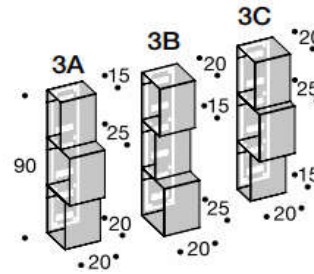

* -also available with angular back panel in a different finish/color than the shelf

Left-hand Version

Kros Shelf R Version

item no.	height	depths
URBAN-KROS-R-70-25-13D	70 cm (27-1/2")	depth 13cm
URBAN-KROS-R-90-25-13D	90 cm (35-3/8")	(5-1/8")
URBAN-KROS-R-110-25-13D	110 cm (43-1/4")	
URBAN-KROS-R-70-25-19D	70 cm (27-1/2")	depth 19cm
URBAN-KROS-R-90-25-19D	90 cm (35-3/8")	(7-1/2")
URBAN-KROS-R-110-25-19D	110 cm (43-1/4")	

* -also available with angular back panel in a different finish/color than the shelf

Righthand Version

Example Configurations

Metal Cubes

item no.

Cube- height 30 cm (11-13/16"), width 20 cm (7-7/8")		
URBAN-METALCUBE-30-20-1A-??	15 cm (5-7/8")	depth
URBAN-METALCUBE-30-20-1B-??	20 cm (7-7/8")	depth
URBAN-METALCUBE-30-20-1C-??	25 cm (9-7/8")	depth

Double Cube- height 60 cm (23-5/8"), width 20 cm (7-7/8")

URBAN-METALCUBE-60-20-2A-??	20 cm (7-7/8")	max depth
URBAN-METALCUBE-60-20-2B-??	25 cm (9-7/8")	max depth
URBAN-METALCUBE-60-20-2C-??	25 cm (9-7/8")	max depth

Triple Cube- height 90 cm (35-3/8"), width 20 cm (7-7/8")

URBAN-METALCUBE-90-20-3A-??	25 cm (9-7/8")	max depth
URBAN-METALCUBE-90-20-3B-??	25 cm (9-7/8")	max depth
URBAN-METALCUBE-90-20-3C-??	25 cm (9-7/8")	max depth