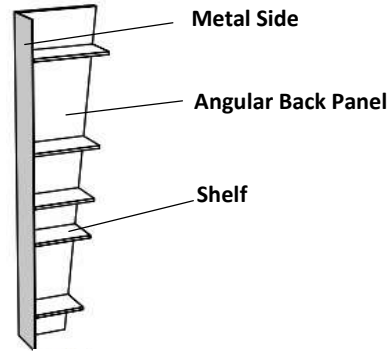

Look Storage Solution

5 metal tray shelves

item no.

LOOK - height 190cm (74-13/16"), width 45cm (17-3/4")		
URBAN-LOOK-???-???	31 cm (12-1/4")	depth

4 metal tray shelves, 1 Shelf w/ towel rail

item no.

LOOK - height 190cm (74-13/16"), width 45cm (17-3/4")		
URBAN-LOOK-TWL-???-???	38 cm (15")	depth

2) Choose "Metal Structure / Shelf Frame" finish (see options below)

Kros Open Wall Units

Kros Shelf L Version

item no.	height	depths
URBAN-KROS-L-70-25-13D	70 cm (27-1/2")	depth 13cm
URBAN-KROS-L-90-25-13D	90 cm (35-3/8")	(5-1/8")
URBAN-KROS-L-110-25-13D	110 cm (43-1/4")	
URBAN-KROS-L-70-25-19D	70 cm (27-1/2")	depth 19cm
URBAN-KROS-L-90-25-19D	90 cm (35-3/8")	(7-1/2")
URBAN-KROS-L-110-25-19D	110 cm (43-1/4")	

* -also available with angular back panel in a different finish/color than the shelf

Left-hand Version

Kros Shelf R Version

item no.	height	depths
URBAN-KROS-R-70-25-13D	70 cm (27-1/2")	depth 13cm
URBAN-KROS-R-90-25-13D	90 cm (35-3/8")	(5-1/8")
URBAN-KROS-R-110-25-13D	110 cm (43-1/4")	
URBAN-KROS-R-70-25-19D	70 cm (27-1/2")	depth 19cm
URBAN-KROS-R-90-25-19D	90 cm (35-3/8")	(7-1/2")
URBAN-KROS-R-110-25-19D	110 cm (43-1/4")	

* -also available with angular back panel in a different finish/color than the shelf

Righthand Version

Example Configurations

Metal Cubes

item no.

Cube- height 30 cm (11-13/16"), width 20 cm (7-7/8")		
URBAN-METALCUBE-30-20-1A-??	15 cm (5-7/8")	depth
URBAN-METALCUBE-30-20-1B-??	20 cm (7-7/8")	depth
URBAN-METALCUBE-30-20-1C-??	25 cm (9-7/8")	depth