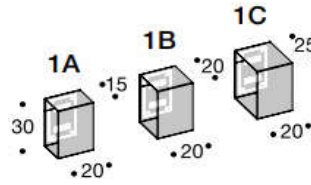

* -also available with angular back panel in a different finish/color than the shelf

Left-hand Version

Kros Shelf R Version

item no.	height	depths
URBAN-KROS-R-70-25-13D	70 cm (27-1/2")	depth 13cm
URBAN-KROS-R-90-25-13D	90 cm (35-3/8")	(5-1/8")
URBAN-KROS-R-110-25-13D	110 cm (43-1/4")	
URBAN-KROS-R-70-25-19D	70 cm (27-1/2")	depth 19cm
URBAN-KROS-R-90-25-19D	90 cm (35-3/8")	(7-1/2")
URBAN-KROS-R-110-25-19D	110 cm (43-1/4")	

* -also available with angular back panel in a different finish/color than the shelf

Righthand Version

Example Configurations

Metal Cubes

item no.

Cube- height 30 cm (11-13/16"), width 20 cm (7-7/8")		
URBAN-METALCUBE-30-20-1A-??	15 cm (5-7/8")	depth
URBAN-METALCUBE-30-20-1B-??	20 cm (7-7/8")	depth
URBAN-METALCUBE-30-20-1C-??	25 cm (9-7/8")	depth

Double Cube- height 60 cm (23-5/8"), width 20 cm (7-7/8")

URBAN-METALCUBE-60-20-2A-??	20 cm (7-7/8")	max depth
URBAN-METALCUBE-60-20-2B-??	25 cm (9-7/8")	max depth
URBAN-METALCUBE-60-20-2C-??	25 cm (9-7/8")	max depth

Triple Cube- height 90 cm (35-3/8"), width 20 cm (7-7/8")

URBAN-METALCUBE-90-20-3A-??	25 cm (9-7/8")	max depth
URBAN-METALCUBE-90-20-3B-??	25 cm (9-7/8")	max depth
URBAN-METALCUBE-90-20-3C-??	25 cm (9-7/8")	max depth