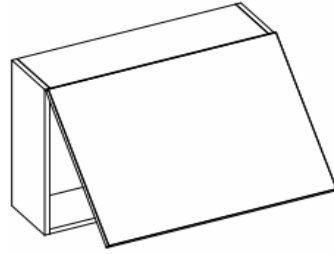

Horizontal Storage Cabinets

Fold Up
(Code: FOLDUP)