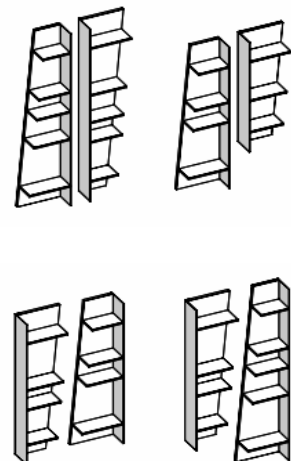

Look Storage Solution

5 metal tray shelves

item no.

LOOK - height 190cm (74-13/16"), width 45cm (17-3/4")		
URBAN-LOOK-???-???	31 cm (12-1/4")	depth

4 metal tray shelves, 1 Shelf w/ towel rail

item no.

LOOK - height 190cm (74-13/16"), width 45cm (17-3/4")		
URBAN-LOOK-TWL-???-???	38 cm (15")	depth

2) Choose "Metal Structure / Shelf Frame" finish (see options below)

Kros Open Wall Units

Kros Shelf L Version

item no.	height	depths
URBAN-KROS-L-70-25-13D	70 cm (27-1/2")	depth 13cm
URBAN-KROS-L-90-25-13D	90 cm (35-3/8")	(5-1/8")
URBAN-KROS-L-110-25-13D	110 cm (43-1/4")	
URBAN-KROS-L-70-25-19D	70 cm (27-1/2")	depth 19cm
URBAN-KROS-L-90-25-19D	90 cm (35-3/8")	(7-1/2")
URBAN-KROS-L-110-25-19D	110 cm (43-1/4")	

* -also available with angular back panel in a different finish/color than the shelf

Left-hand Version

Kros Shelf R Version

item no.	height	depths
URBAN-KROS-R-70-25-13D	70 cm (27-1/2")	depth 13cm
URBAN-KROS-R-90-25-13D	90 cm (35-3/8")	(5-1/8")
URBAN-KROS-R-110-25-13D	110 cm (43-1/4")	
URBAN-KROS-R-70-25-19D	70 cm (27-1/2")	depth 19cm
URBAN-KROS-R-90-25-19D	90 cm (35-3/8")	(7-1/2")
URBAN-KROS-R-110-25-19D	110 cm (43-1/4")	

* -also available with angular back panel in a different finish/color than the shelf

Righthand Version

Example Configurations

Metal Cubes

item no.

Cube- height 30 cm (11-13/16"), width 20 cm (7-7/8")		
URBAN-METALCUBE-30-20-1A-??	15 cm (5-7/8")	depth
URBAN-METALCUBE-30-20-1B-??	20 cm (7-7/8")	depth
URBAN-METALCUBE-30-20-1C-??	25 cm (9-7/8")	depth