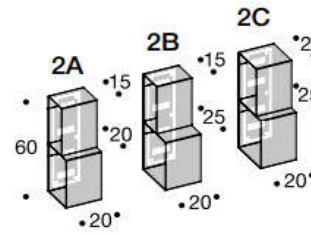

* -also available with angular back panel in a different finish/color than the shelf

Righthand Version

Example Configurations

Metal Cubes

item no.

Cube- height 30 cm (11-13/16"), width 20 cm (7-7/8")		
URBAN-METALCUBE-30-20-1A-??	15 cm (5-7/8")	depth
URBAN-METALCUBE-30-20-1B-??	20 cm (7-7/8")	depth
URBAN-METALCUBE-30-20-1C-??	25 cm (9-7/8")	depth

Double Cube- height 60 cm (23-5/8"), width 20 cm (7-7/8")

URBAN-METALCUBE-60-20-2A-??	20 cm (7-7/8")	max depth
URBAN-METALCUBE-60-20-2B-??	25 cm (9-7/8")	max depth
URBAN-METALCUBE-60-20-2C-??	25 cm (9-7/8")	max depth

Triple Cube- height 90 cm (35-3/8"), width 20 cm (7-7/8")

URBAN-METALCUBE-90-20-3A-??	25 cm (9-7/8")	max depth
URBAN-METALCUBE-90-20-3B-??	25 cm (9-7/8")	max depth
URBAN-METALCUBE-90-20-3C-??	25 cm (9-7/8")	max depth

Urban Quadro LED Backlit Framed Mirrors with Side Shelves and Back Panel

heights 70 cm (27-1/2")	
depths 13 cm (5-1/8")	
lengths	
45 cm	(17-3/4")
50 cm	(19-5/8")
60 cm	(23-5/8")
70 cm	(27-1/2")
80 cm	(31-1/2")
90 cm	(35-3/8")
105 cm	(41-3/8")
120 cm	(47-1/4")
130 cm	(51-1/8")
140 cm	(55-1/8")
160 cm	(63")
180 cm	(70-7/8")