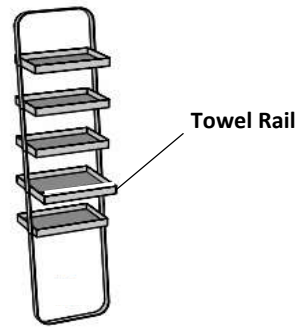

Look Storage Solution

5 metal tray shelves

item no.

LOOK - height 190cm (74-13/16"), width 45cm (17-3/4")		
URBAN-LOOK-???-???	31 cm (12-1/4")	depth

4 metal tray shelves, 1 Shelf w/ towel rail

item no.

LOOK - height 190cm (74-13/16"), width 45cm (17-3/4")		
URBAN-LOOK-TWL-???-???	38 cm (15")	depth

2) Choose "Metal Structure / Shelf Frame" finish (see options below)

Kros Open Wall Units

Kros Shelf L Version

item no.	height	depths
URBAN-KROS-L-70-25-13D	70 cm (27-1/2")	depth 13cm
URBAN-KROS-L-90-25-13D	90 cm (35-3/8")	(5-1/8")
URBAN-KROS-L-110-25-13D	110 cm (43-1/4")	
URBAN-KROS-L-70-25-19D	70 cm (27-1/2")	depth 19cm
URBAN-KROS-L-90-25-19D	90 cm (35-3/8")	(7-1/2")
URBAN-KROS-L-110-25-19D	110 cm (43-1/4")	