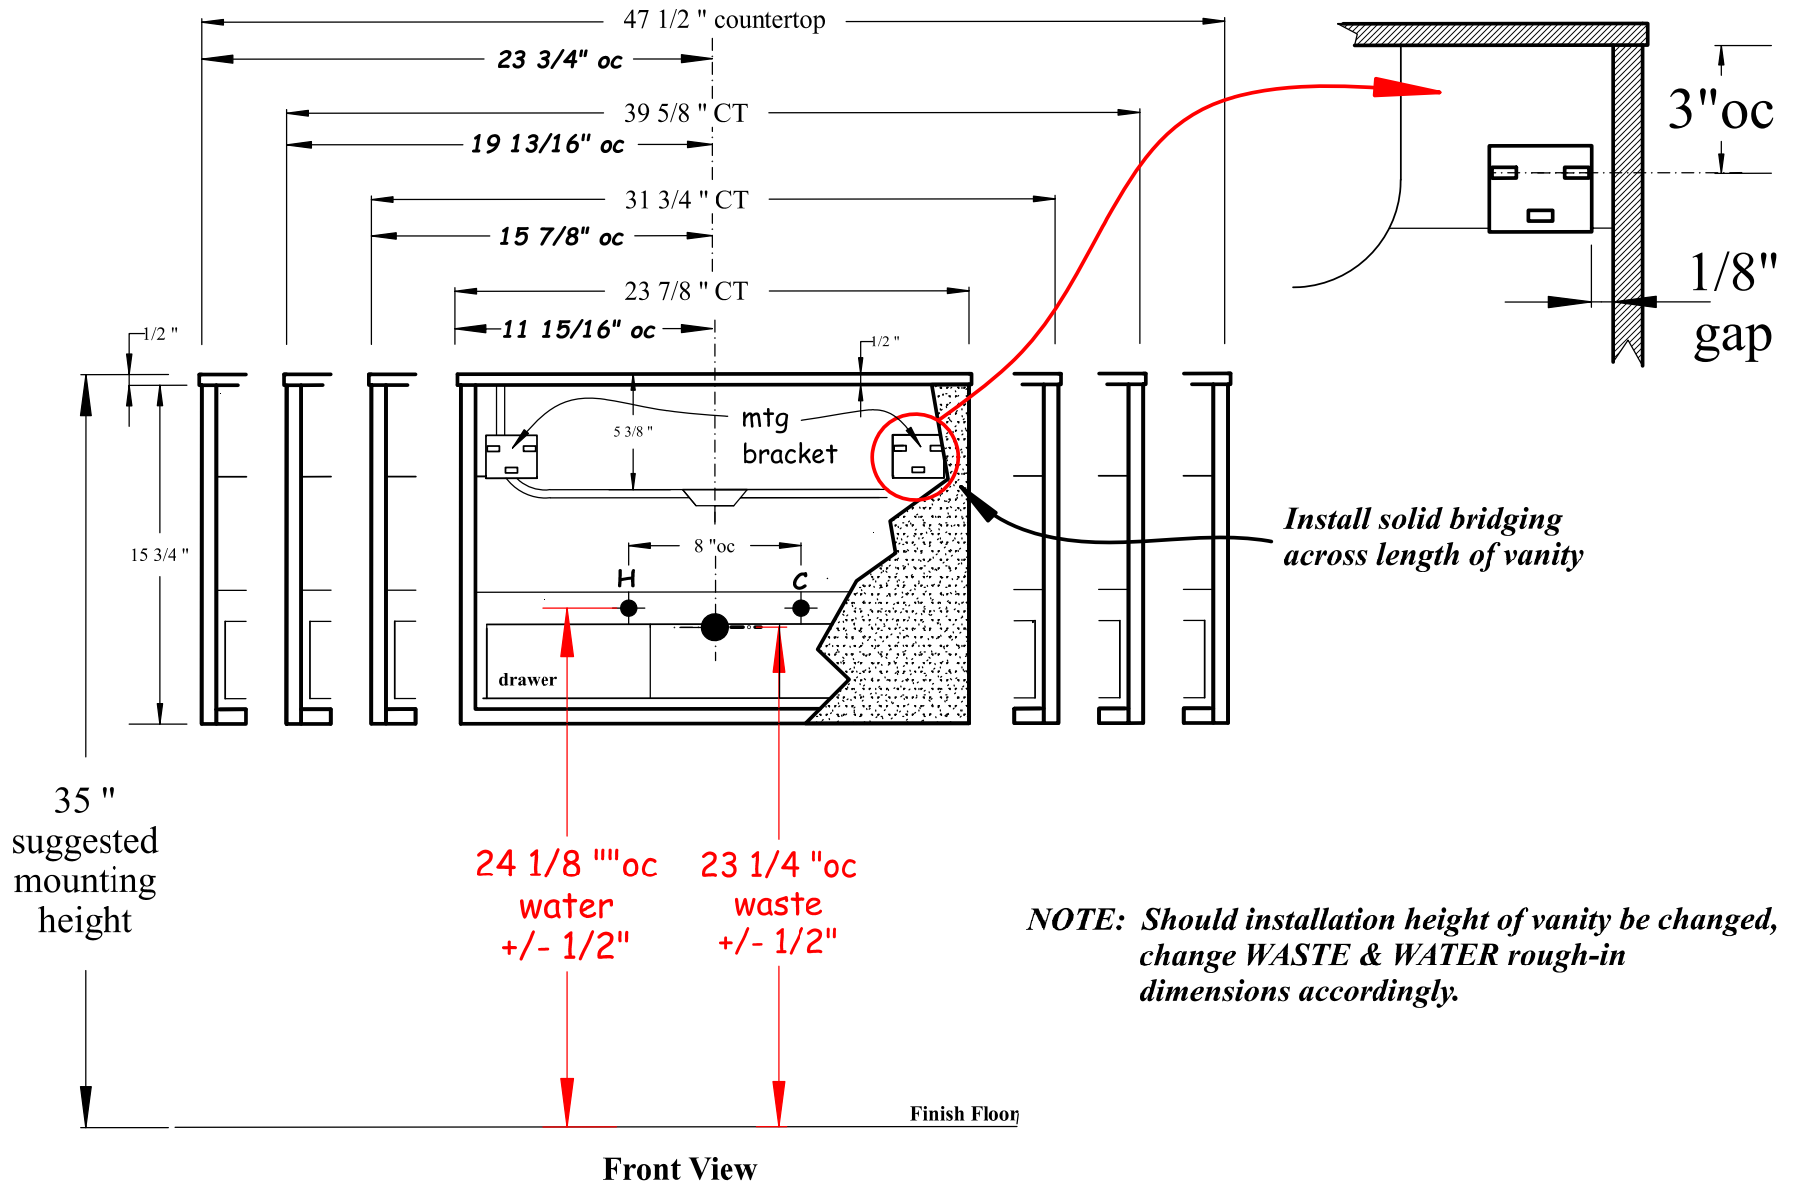

- ... Sizes: 60/80/100/120cm
- ... 1 or 2 drawer
- ... Countertop w/ integrated basin in Glass/Gres/Solid-Surface
- ... Faucet: 1,2,3 hole or NO hole
- ... Overflow with Solid-Surface ONLY

60cm

120cm

100cm

80cm

Plan view - countertop