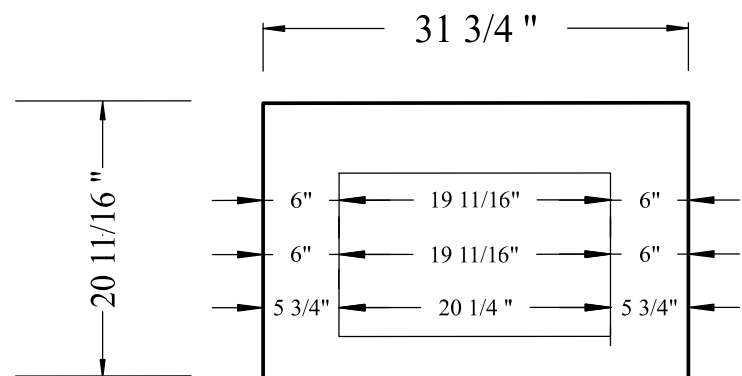

- ... Sizes: 60/80/100/120cm
- ... 1 or 2 drawer
- ... Countertop w/ integrated basin in Glass/Gres/Solid-Surface
- ... Faucet: 1,2,3 hole or NO hole
- ... Overflow with Solid-Surface ONLY

60cm

120cm

100cm

80cm

Plan view - countertop