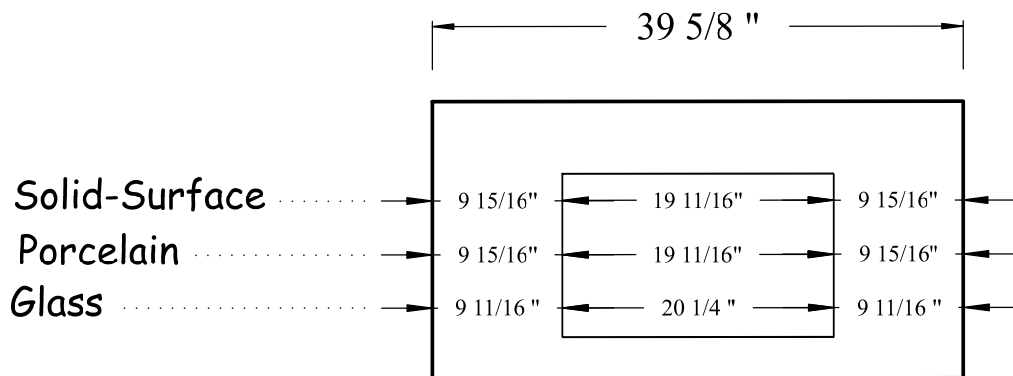

- ... Sizes: 60/80/100/120cm
- ... 1 or 2 drawer
- ... Countertop w/ integrated basin in Glass/Gres/Solid-Surface
- ... Faucet: 1,2,3 hole or NO hole
- ... Overflow with Solid-Surface ONLY

60cm

120cm

100cm

80cm

Plan view - countertop