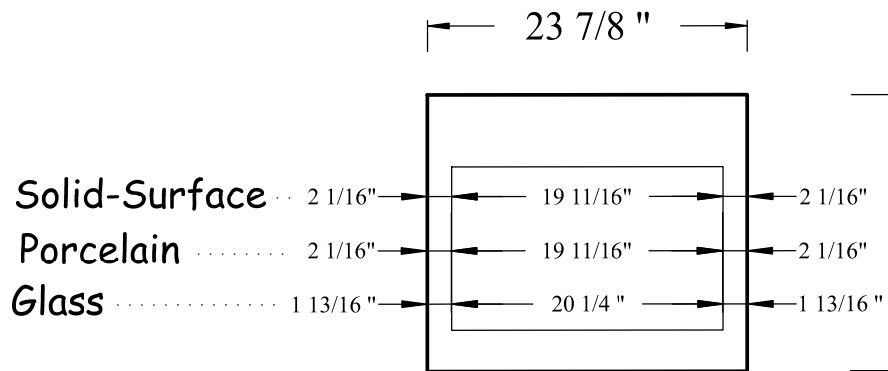

- ... Sizes: 60/80/100/120cm
- ... 1 or 2 drawer
- ... Countertop w/ integrated basin in Glass/Gres/Solid-Surface
- ... Faucet: 1,2,3 hole or NO hole
- ... Overflow with Solid-Surface ONLY

60cm

120cm

100cm

80cm

Plan view - countertop