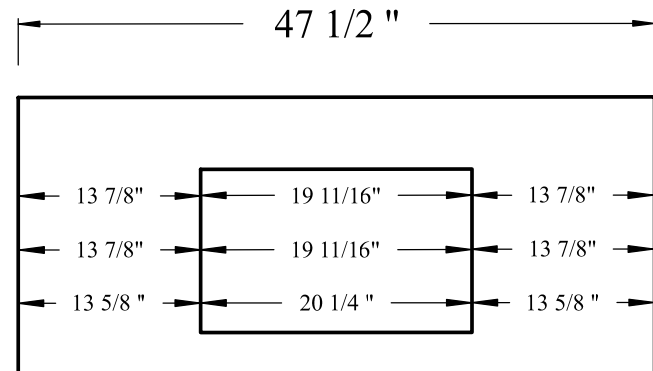

- ... Sizes: 60/80/100/120cm
- ... 1 or 2 drawer
- ... Countertop w/ integrated basin in Glass/Gres/Solid-Surface
- ... Faucet: 1,2,3 hole or NO hole
- ... Overflow with Solid-Surface ONLY

60cm

120cm

100cm

80cm

Plan view - countertop