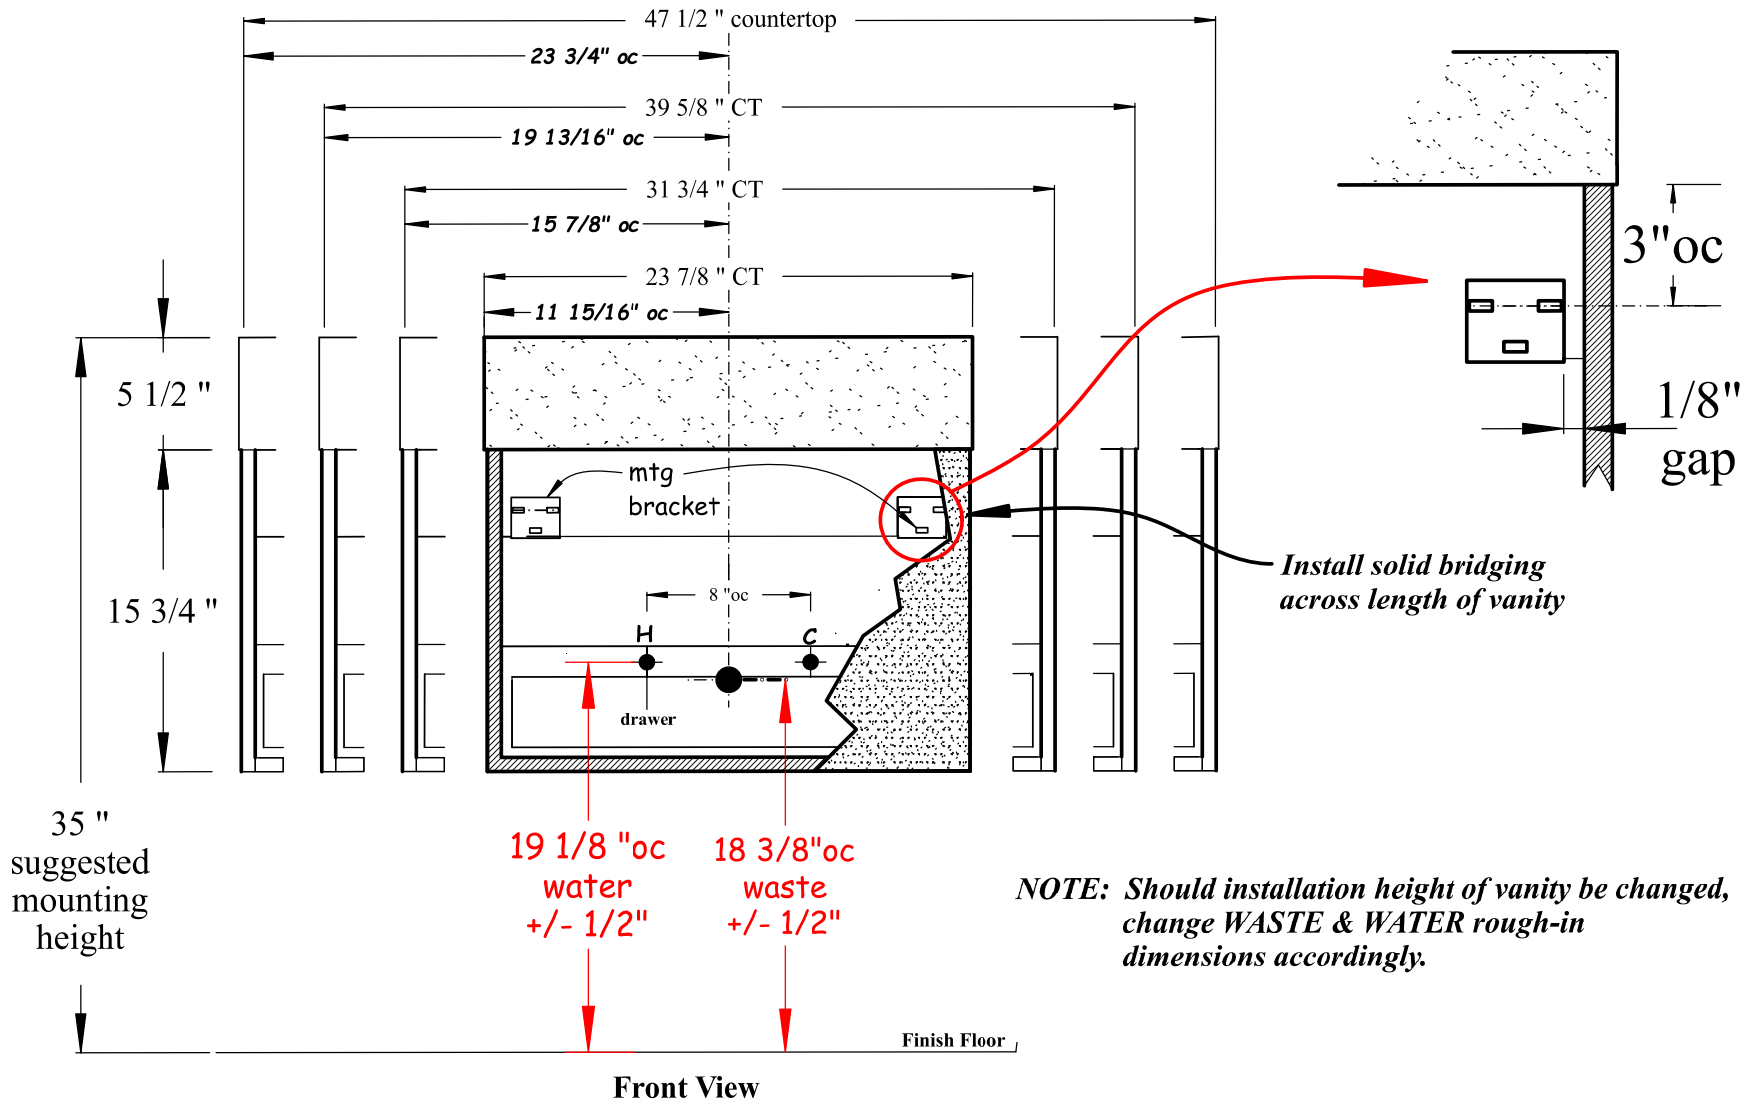

- ... Sizes: 60/80/100/120cm
- ... 1 or 2 drawer
- ... Countertop w/ integrated basin in Glass/Gres/Solid-Surface
- ... Faucet: 1,2,3 hole or NO hole
- ... Overflow with Solid-Surface ONLY

60cm

120cm

100cm

80cm

Plan view - countertop