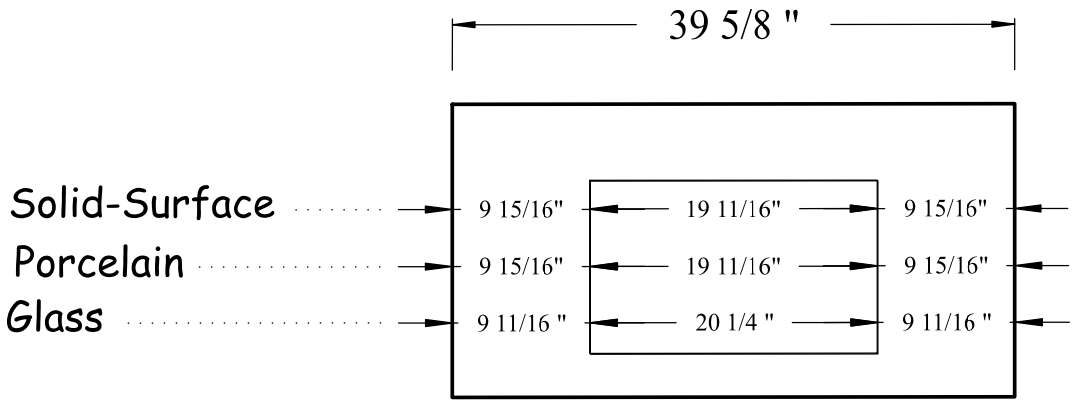

- ... Sizes: 60/80/100/120cm
- ... 1 or 2 drawer
- ... Countertop w/ integrated basin in Glass/Gres/Solid-Surface
- ... Faucet: 1,2,3 hole or NO hole
- ... Overflow with Solid-Surface ONLY

**60cm**

**120cm**

**100cm**

**80cm**

Plan view - countertop