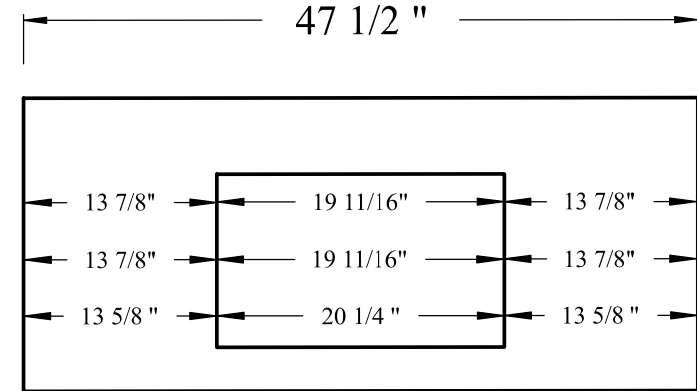

- ... Sizes: 60/80/100/120cm
- ... 1 or 2 drawer
- ... Countertop w/ integrated basin in Glass/Gres/Solid-Surface
- ... Faucet: 1,2,3 hole or NO hole
- ... Overflow with Solid-Surface ONLY

**60cm**

**120cm**

**100cm**

**80cm**

Plan view - countertop