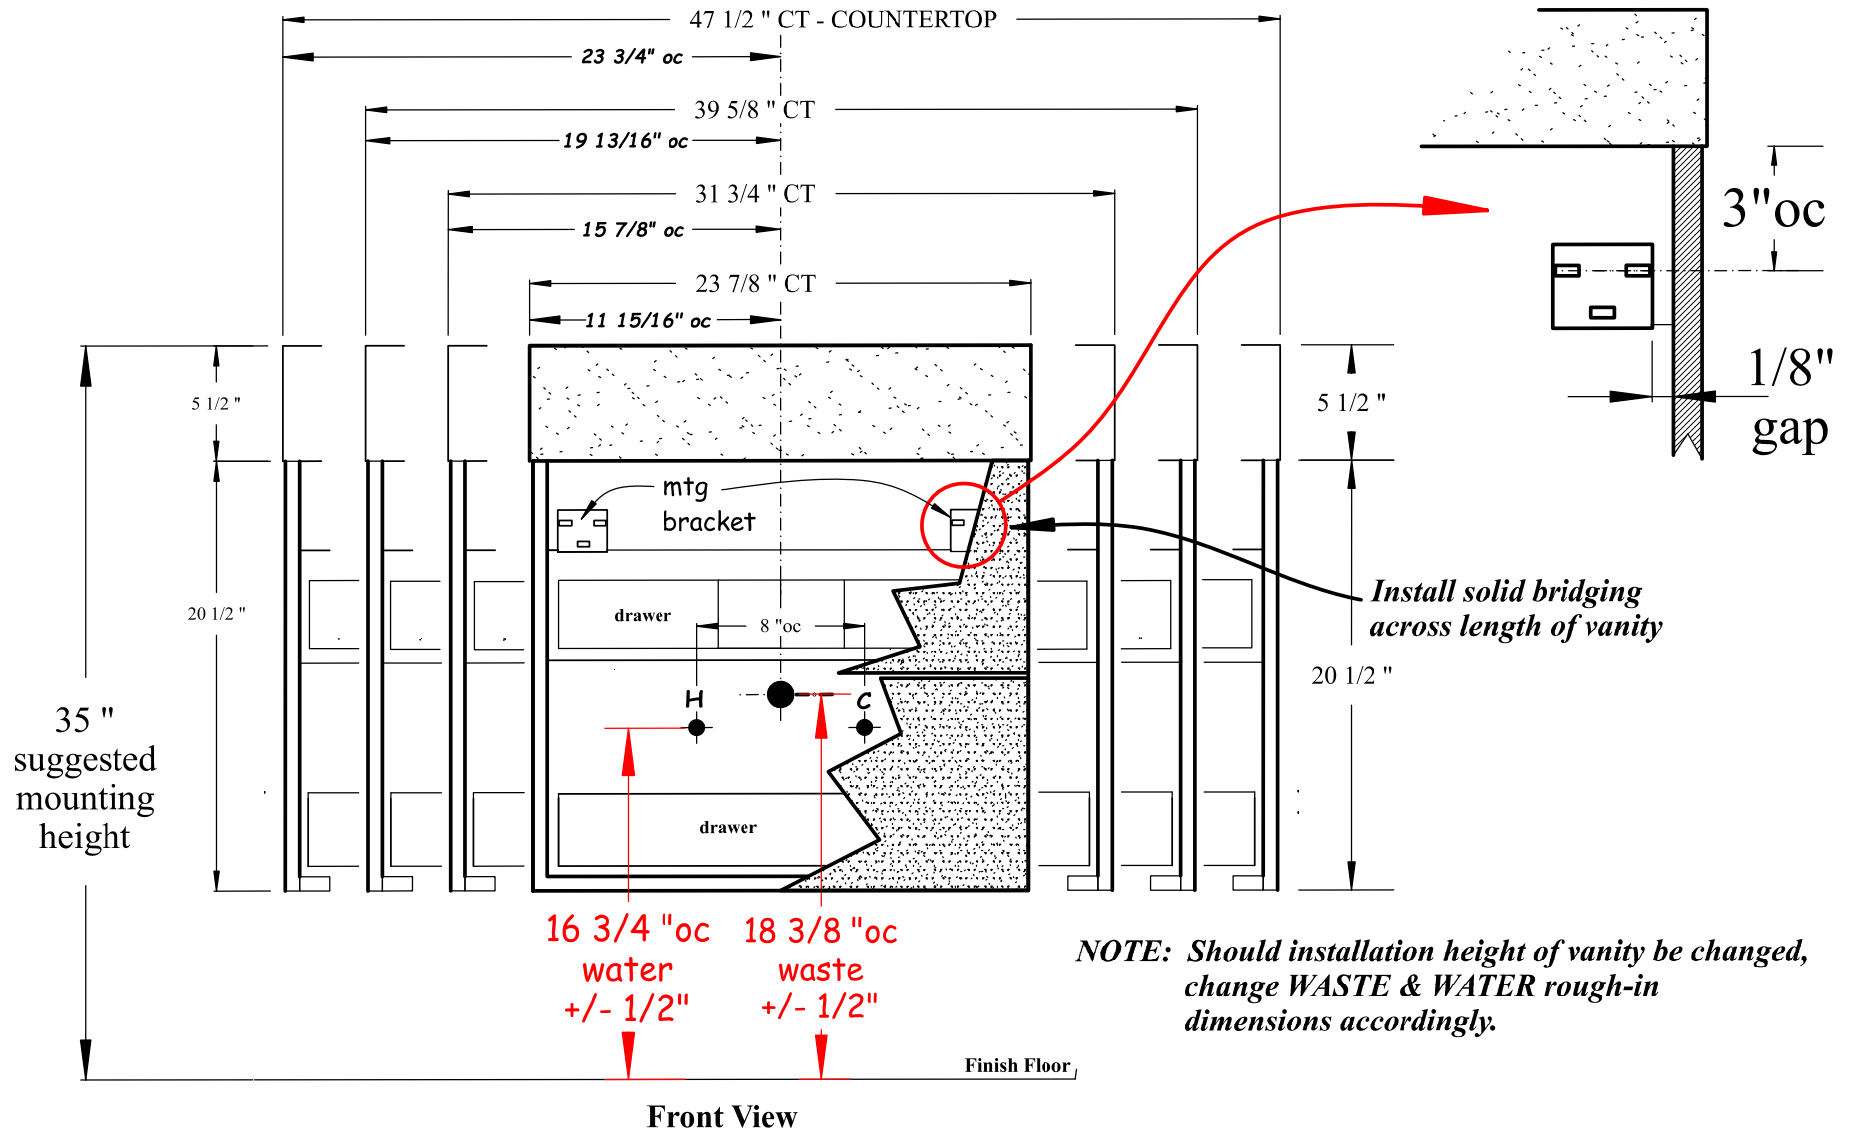

- ... Sizes: 60/80/100/120cm
- ... 1 or 2 drawer
- ... Countertop w/ integrated basin in Glass/Gres/Solid-Surface
- ... Faucet: 1,2,3 hole or NO hole
- ... Overflow with Solid-Surface ONLY

**60cm**

**120cm**

**100cm**

**80cm**

Plan view - countertop