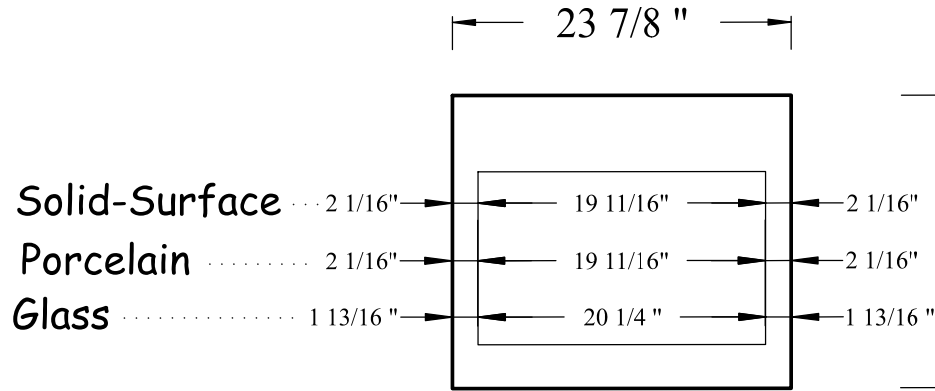

- ... Sizes: 60/80/100/120cm
- ... 1 or 2 drawer
- ... Countertop w/ integrated basin in Glass/Gres/Solid-Surface
- ... Faucet: 1,2,3 hole or NO hole
- ... Overflow with Solid-Surface ONLY

**60cm**

**120cm**

**100cm**

**80cm**

Plan view - countertop