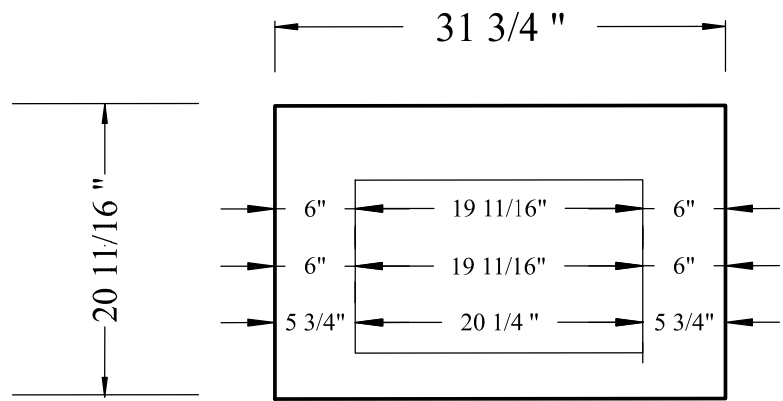

- ... Sizes: 60/80/100/120cm
- ... 1 or 2 drawer
- ... Countertop w/ integrated basin in Glass/Gres/Solid-Surface
- ... Faucet: 1,2,3 hole or NO hole
- ... Overflow with Solid-Surface ONLY

**60cm**

**120cm**

**100cm**

**80cm**

Plan view - countertop