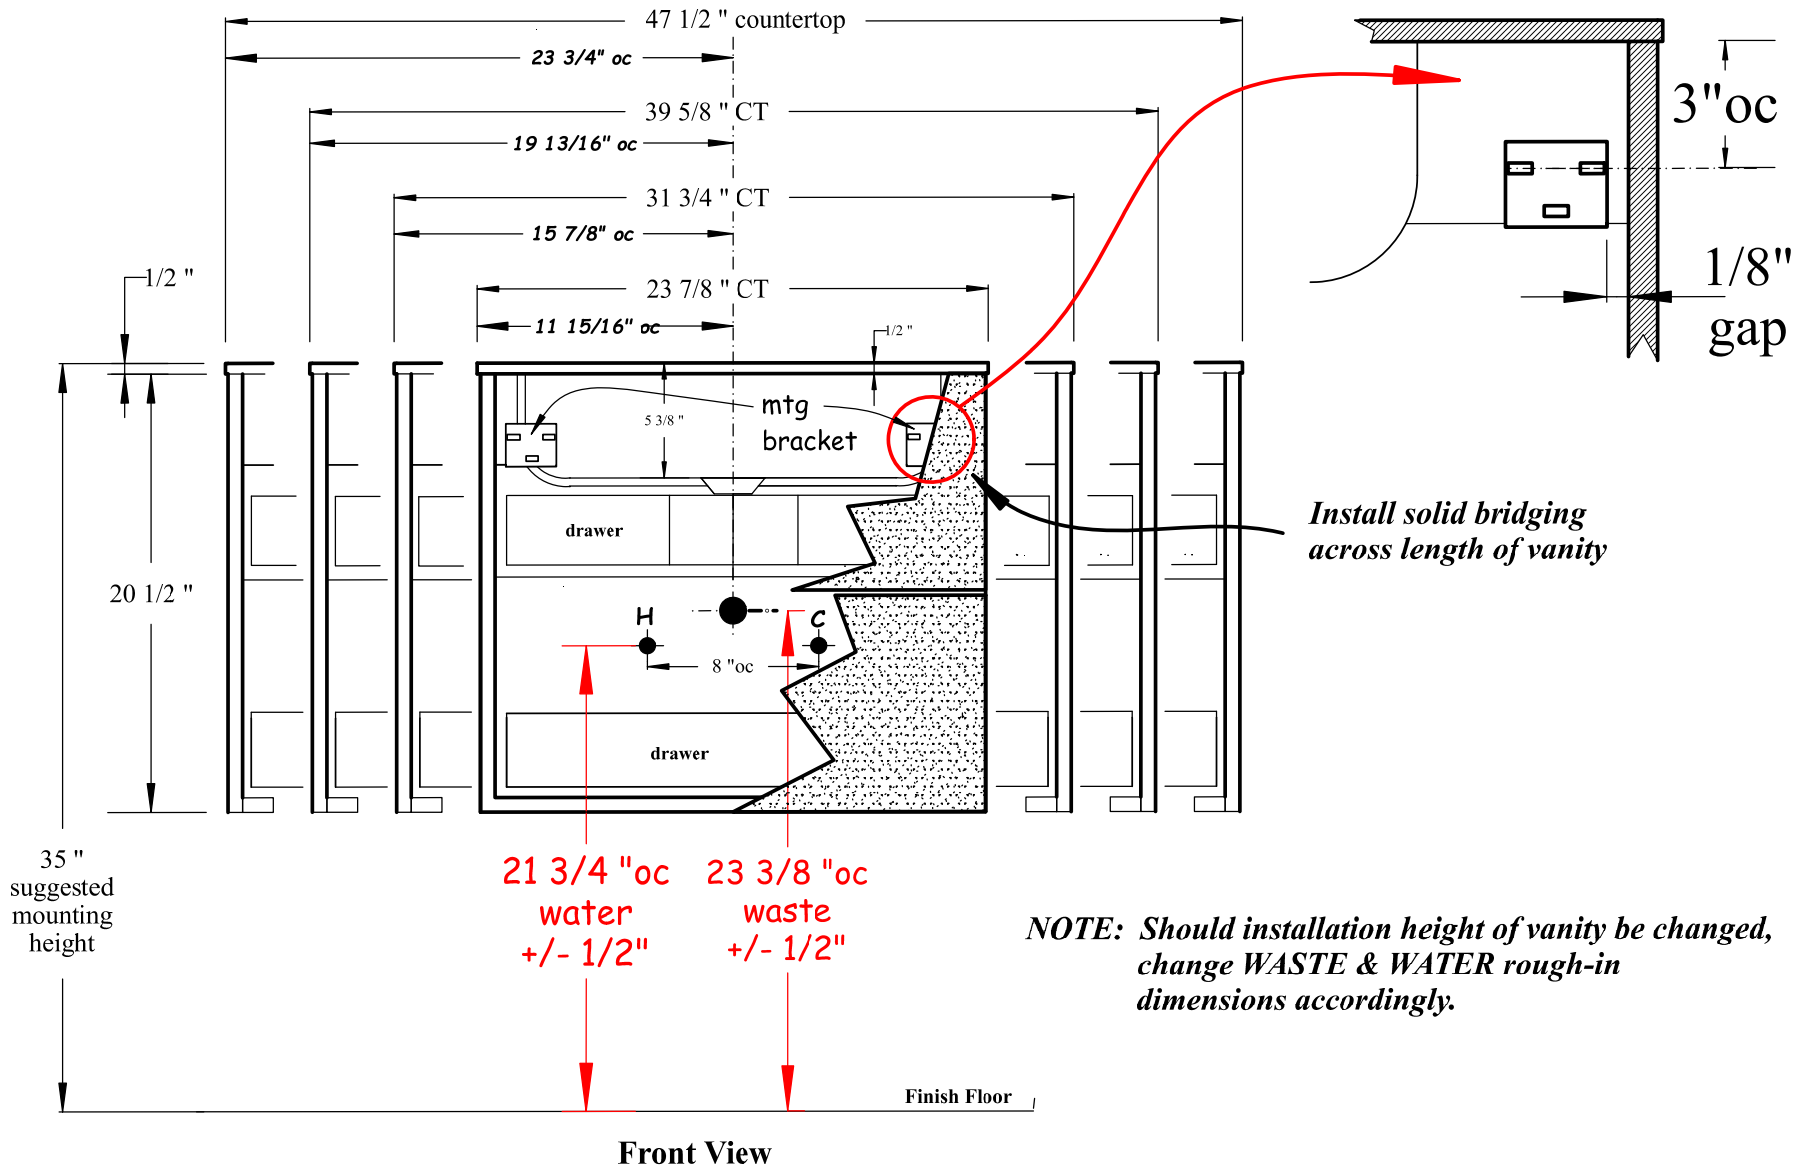

- ... Sizes: 60/80/100/120cm
- ... 1 or 2 drawer
- ... Countertop w/ integrated basin in Glass/Gres/Solid-Surface
- ... Faucet: 1,2,3 hole or NO hole
- ... Overflow with Solid-Surface ONLY

**60cm**

**120cm**

**100cm**

**80cm**

Plan view - countertop