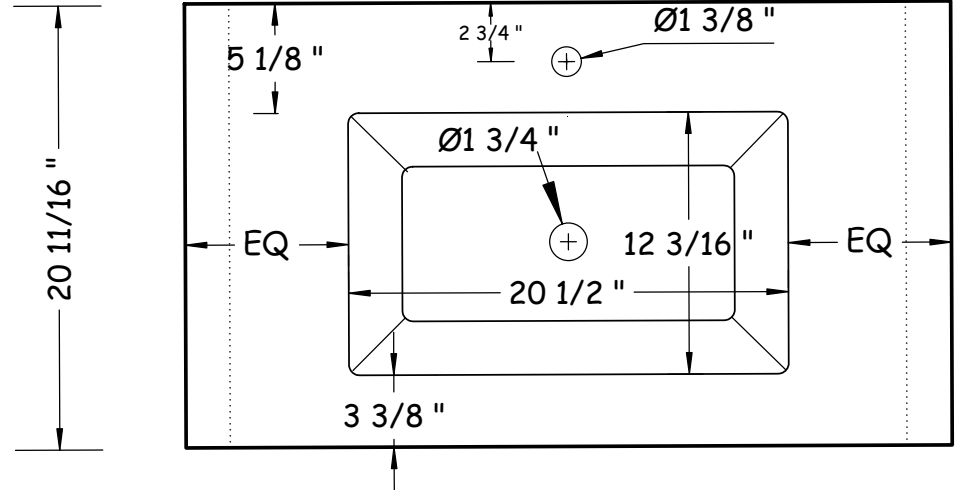

Front View

Vanity *WITHOUT* side panels deduct 3 7/8" to determine new countertop length.

mounting bracket detail

NOTE:
 Decorative countertop spacer molding is optional. DEDUCT 11/16" to determine countertop height.

Front View

Vanity *WITHOUT* side panels deduct 3 7/8" to determine new countertop length.

mounting bracket detail

Front View

Vanity **WITHOUT** side panels deduct 3 7/8" to determine new countertop length.

countertop w/ side panels

Glass top & basin - VA002

Plan View

countertop w/ side panels

Glass top & basin - VA005

Plan View

Vanity **WITHOUT** side panels deduct 3 7/8" to determine new countertop length.

countertop w/ side panels

Solid Surface top & basin-LB440

Plan View

countertop w/ side panels

Solid Surface top & basin-LB175

Plan View

Vanity *WITHOUT* side panels deduct 3 7/8" to determine new countertop length.

countertop w/ side panels