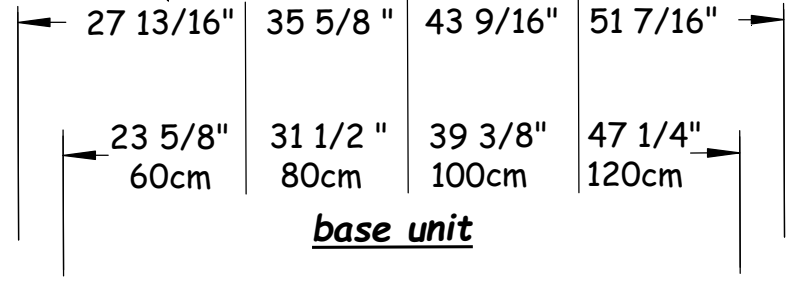

Front View

Vanity *WITHOUT* side panels deduct 3 7/8" to determine new countertop length.

mounting bracket detail

NOTE:
 Decorative countertop spacer molding is optional. DEDUCT 11/16" to determine countertop height.

Front View

Vanity *WITHOUT* side panels deduct 3 7/8" to determine new countertop length.

mounting bracket detail

Front View

Vanity **WITHOUT** side panels deduct 3 7/8" to determine new countertop length.

countertop w/ side panels

Glass top & basin - VA002

Plan View

countertop w/ side panels

Glass top & basin - VA005

Plan View

Vanity **WITHOUT** side panels deduct 3 7/8" to determine new countertop length.

countertop w/ side panels

Solid Surface top & basin-LB440

Plan View

countertop w/ side panels

Solid Surface top & basin-LB175

Plan View

Vanity *WITHOUT* side panels deduct 3 7/8" to determine new countertop length.

countertop w/ side panels