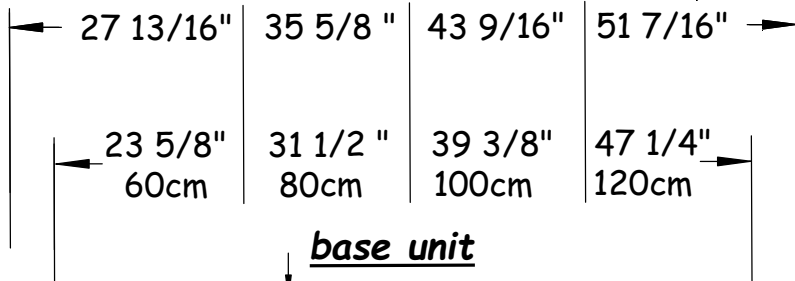

Front View

Vanity *WITHOUT* side panels deduct 3 7/8" to determine new countertop length.

mounting bracket detail

NOTE:
 Decorative countertop spacer molding is optional. DEDUCT 11/16" to determine countertop height.

Front View

Vanity *WITHOUT* side panels deduct 3 7/8" to determine new countertop length.

mounting bracket detail

Front View

Vanity **WITHOUT** side panels deduct 3 7/8" to determine new countertop length.

countertop w/ side panels

Glass top & basin - VA002

Plan View

countertop w/ side panels

Glass top & basin - VA005

Plan View

Vanity **WITHOUT** side panels deduct 3 7/8" to determine new countertop length.

countertop w/ side panels

Solid Surface top & basin-LB440

Plan View

countertop w/ side panels

Solid Surface top & basin-LB175

Plan View

Vanity *WITHOUT* side panels deduct 3 7/8" to determine new countertop length.

countertop w/ side panels