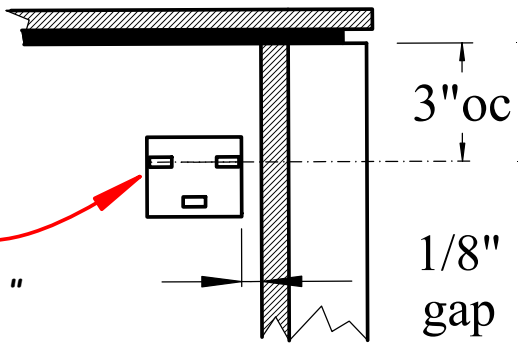

27 13/16"	35 5/8"	43 9/16"	51 7/16"
23 5/8" 60cm	31 1/2" 80cm	39 3/8" 100cm	47 1/4" 120cm

base unit

EQ

4 3/4"

mounting bracket detail

1/2"

countertop spacer molding

side panel

NOTE:

Decorative countertop spacer molding is optional. DEDUCT 11/16" to determine countertop height.

Front View

Vanity *WITHOUT* side panels deduct 3 7/8" to determine new countertop length.

NOTE:

Decorative countertop spacer molding is optional. DEDUCT 11/16" to determine countertop height.

Front View

Vanity *WITHOUT* side panels deduct 3 7/8" to determine new countertop length.

mounting bracket detail

NOTE:
 Decorative countertop spacer molding is optional. DEDUCT 11/16" to determine countertop height.

Front View

Vanity *WITHOUT* side panels deduct 3 7/8" to determine new countertop length.

mounting bracket detail

Front View

Vanity **WITHOUT** side panels deduct 3 7/8" to determine new countertop length.