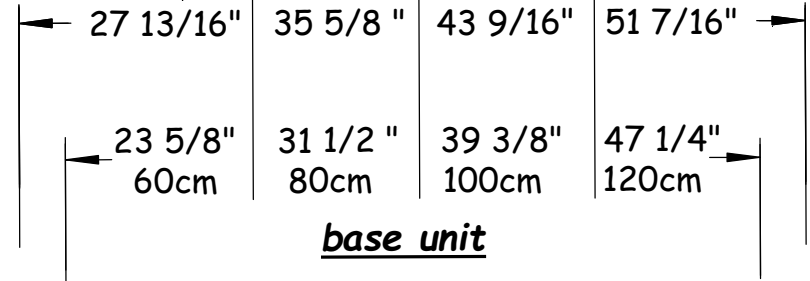

Plan View

countertop w/ side panels

Solid Surface Vessel-LV945/946