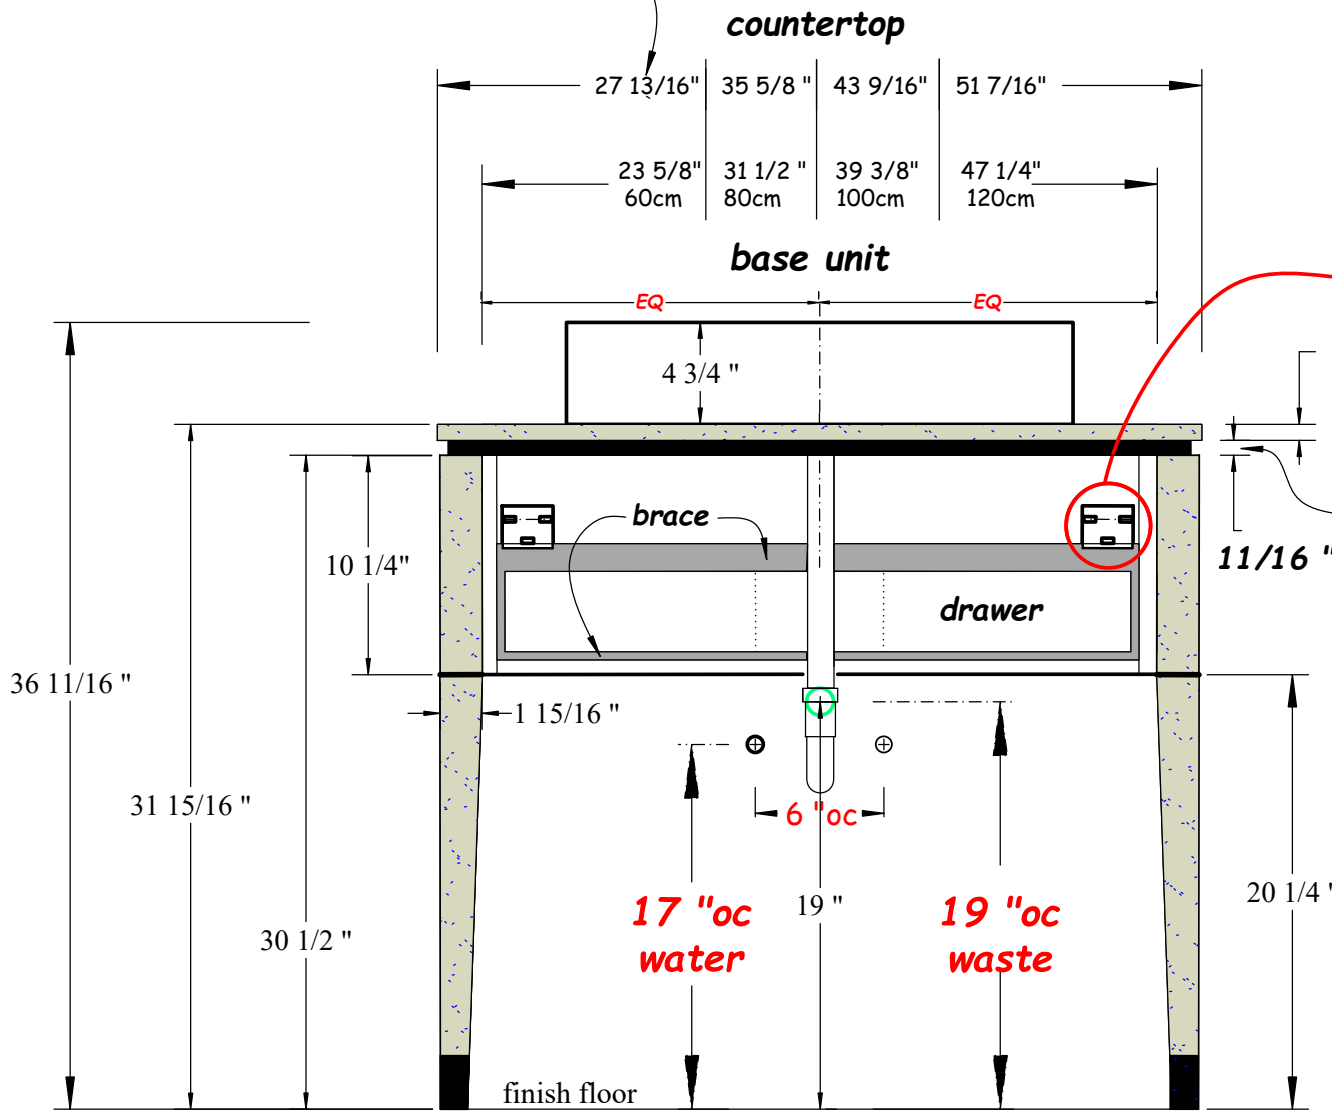

NOTE:

Decorative countertop spacer molding is optional. DEDUCT 11/16" to determine countertop height.

Front View

Vanity *WITHOUT* side panels deduct 3 7/8" to determine new countertop length.

NOTE:

Decorative countertop spacer molding is optional. DEDUCT 11/16" to determine countertop height.

Front View

Vanity *WITHOUT* side panels deduct 3 7/8" to determine new countertop length.

mounting bracket detail

NOTE:
 Decorative countertop spacer molding is optional. DEDUCT 11/16" to determine countertop height.

Front View

Vanity *WITHOUT* side panels deduct 3 7/8" to determine new countertop length.

mounting bracket detail

Front View

Vanity **WITHOUT** side panels deduct 3 7/8" to determine new countertop length.

Solid Surface top & basin-LB440

Plan View

countertop w/ side panels

Solid Surface top & basin-LB175

Plan View

Vanity *WITHOUT* side panels deduct 3 7/8" to determine new countertop length.

countertop w/ side panels