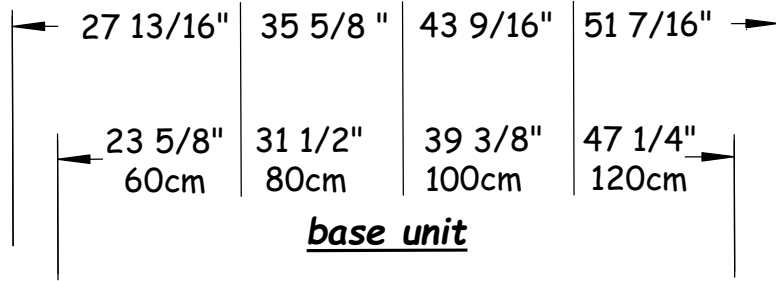

Front View

Vanity *WITHOUT* side panels deduct 3 7/8" to determine new countertop length.

mounting bracket detail

NOTE:
 Decorative countertop spacer molding is optional. DEDUCT 11/16" to determine countertop height.

Front View

Vanity *WITHOUT* side panels deduct 3 7/8" to determine new countertop length.

mounting bracket detail

Front View

Vanity **WITHOUT** side panels deduct 3 7/8" to determine new countertop length.

countertop w/ side panels

Glass top & basin - VA002

Plan View

countertop w/ side panels

Glass top & basin - VA005

Plan View

Vanity **WITHOUT** side panels deduct 3 7/8" to determine new countertop length.

countertop w/ side panels

Solid Surface top & basin-LB440

Plan View

countertop w/ side panels

Solid Surface top & basin-LB175

Plan View

Vanity *WITHOUT* side panels deduct 3 7/8" to determine new countertop length.

countertop w/ side panels