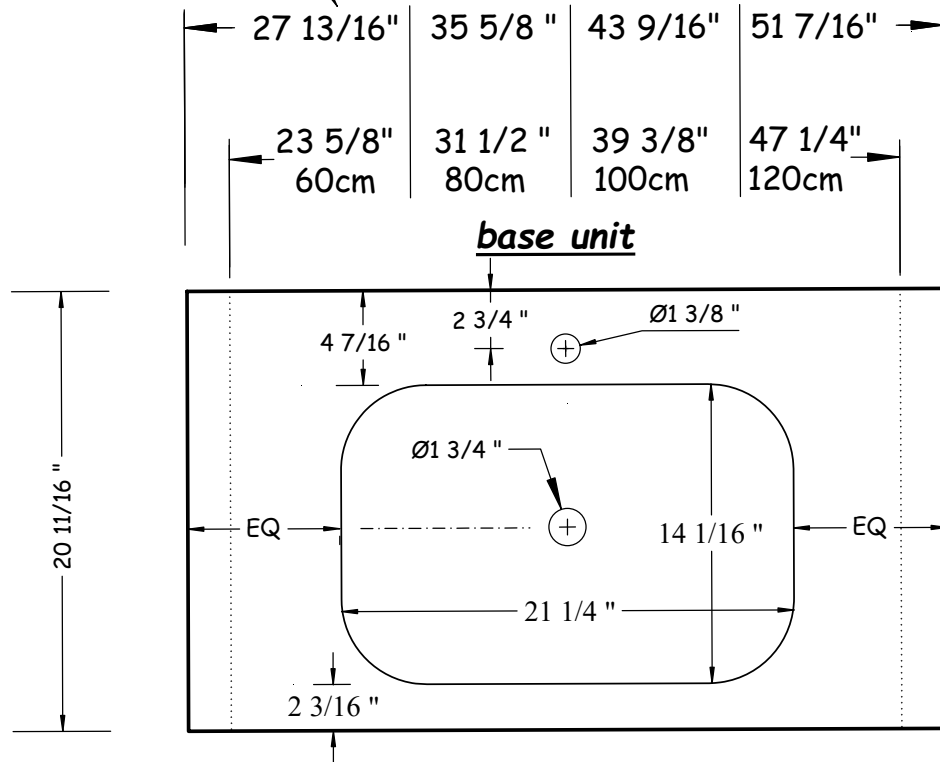

Front View

Vanity *WITHOUT* side panels deduct 3 7/8" to determine new countertop length.

mounting bracket detail

NOTE:
 Decorative countertop spacer molding is optional. DEDUCT 11/16" to determine countertop height.

Front View

Vanity *WITHOUT* side panels deduct 3 7/8" to determine new countertop length.

mounting bracket detail

Front View

Vanity **WITHOUT** side panels deduct 3 7/8" to determine new countertop length.

countertop w/ side panels

Glass top & basin - VA002

Plan View

countertop w/ side panels

Glass top & basin - VA005

Plan View

Vanity **WITHOUT** side panels deduct 3 7/8" to determine new countertop length.

countertop w/ side panels

Solid Surface top & basin-LB440

Plan View

countertop w/ side panels

Solid Surface top & basin-LB175

Plan View

Vanity *WITHOUT* side panels deduct 3 7/8" to determine new countertop length.

countertop w/ side panels