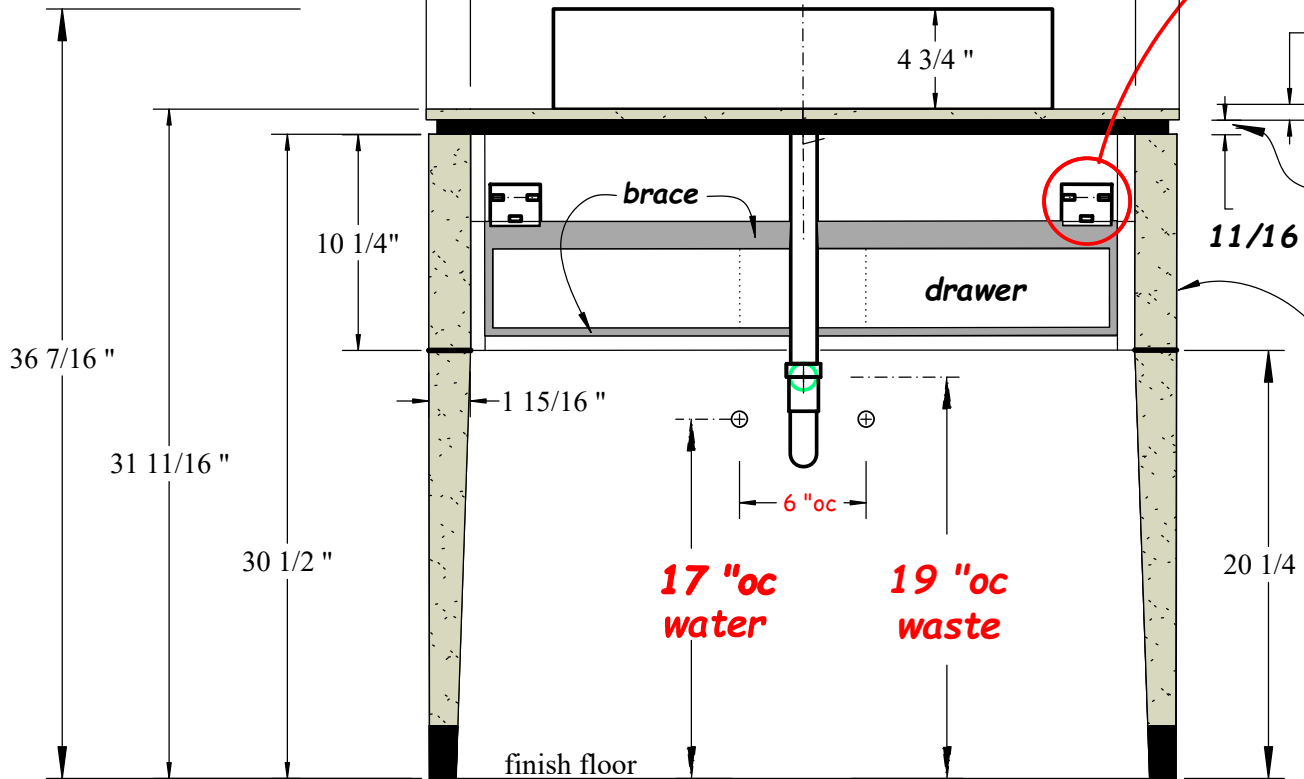

27 13/16"	35 5/8"	43 9/16"	51 7/16"
23 5/8" 60cm	31 1/2" 80cm	39 3/8" 100cm	47 1/4" 120cm

base unit

EQ

4 3/4"

mounting bracket detail

1/2"

countertop spacer molding

side panel

NOTE:

Decorative countertop spacer molding is optional. DEDUCT 11/16" to determine countertop height.

Front View

Vanity *WITHOUT* side panels deduct 3 7/8" to determine new countertop length.

NOTE:

Decorative countertop spacer molding is optional. DEDUCT 11/16" to determine countertop height.

Front View

Vanity *WITHOUT* side panels deduct 3 7/8" to determine new countertop length.

mounting bracket detail

Front View

Vanity **WITHOUT** side panels deduct 3 7/8" to determine new countertop length.

Solid Surface top & basin-LB440

Plan View

countertop w/ side panels

Solid Surface top & basin-LB175

Plan View

Vanity *WITHOUT* side panels deduct 3 7/8" to determine new countertop length.

countertop w/ side panels