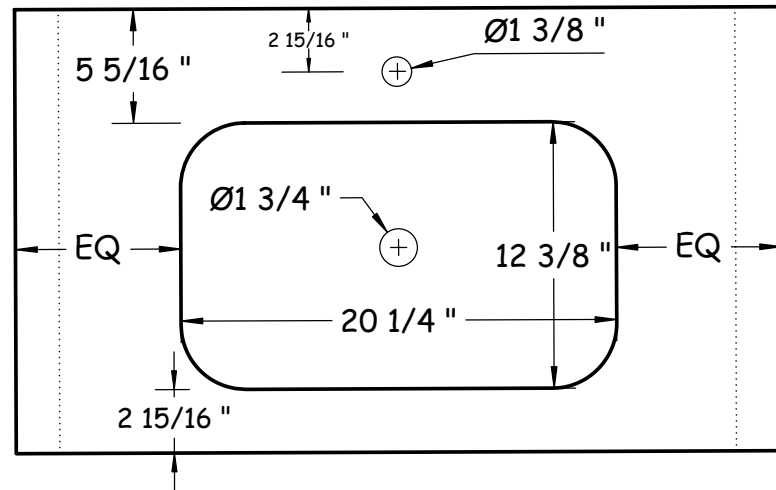

Front View

Vanity *WITHOUT* side panels deduct 3 7/8" to determine new countertop length.

mounting bracket detail

NOTE:
 Decorative countertop spacer molding is optional. DEDUCT 11/16" to determine countertop height.

Front View

Vanity *WITHOUT* side panels deduct 3 7/8" to determine new countertop length.

mounting bracket detail

Front View

Vanity **WITHOUT** side panels deduct 3 7/8" to determine new countertop length.

countertop w/ side panels

Glass top & basin - VA002

Plan View

countertop w/ side panels

Glass top & basin - VA005

Plan View

Vanity **WITHOUT** side panels deduct 3 7/8" to determine new countertop length.

countertop w/ side panels

Solid Surface top & basin-LB440

Plan View

countertop w/ side panels

Solid Surface top & basin-LB175

Plan View

Vanity *WITHOUT* side panels deduct 3 7/8" to determine new countertop length.

countertop w/ side panels