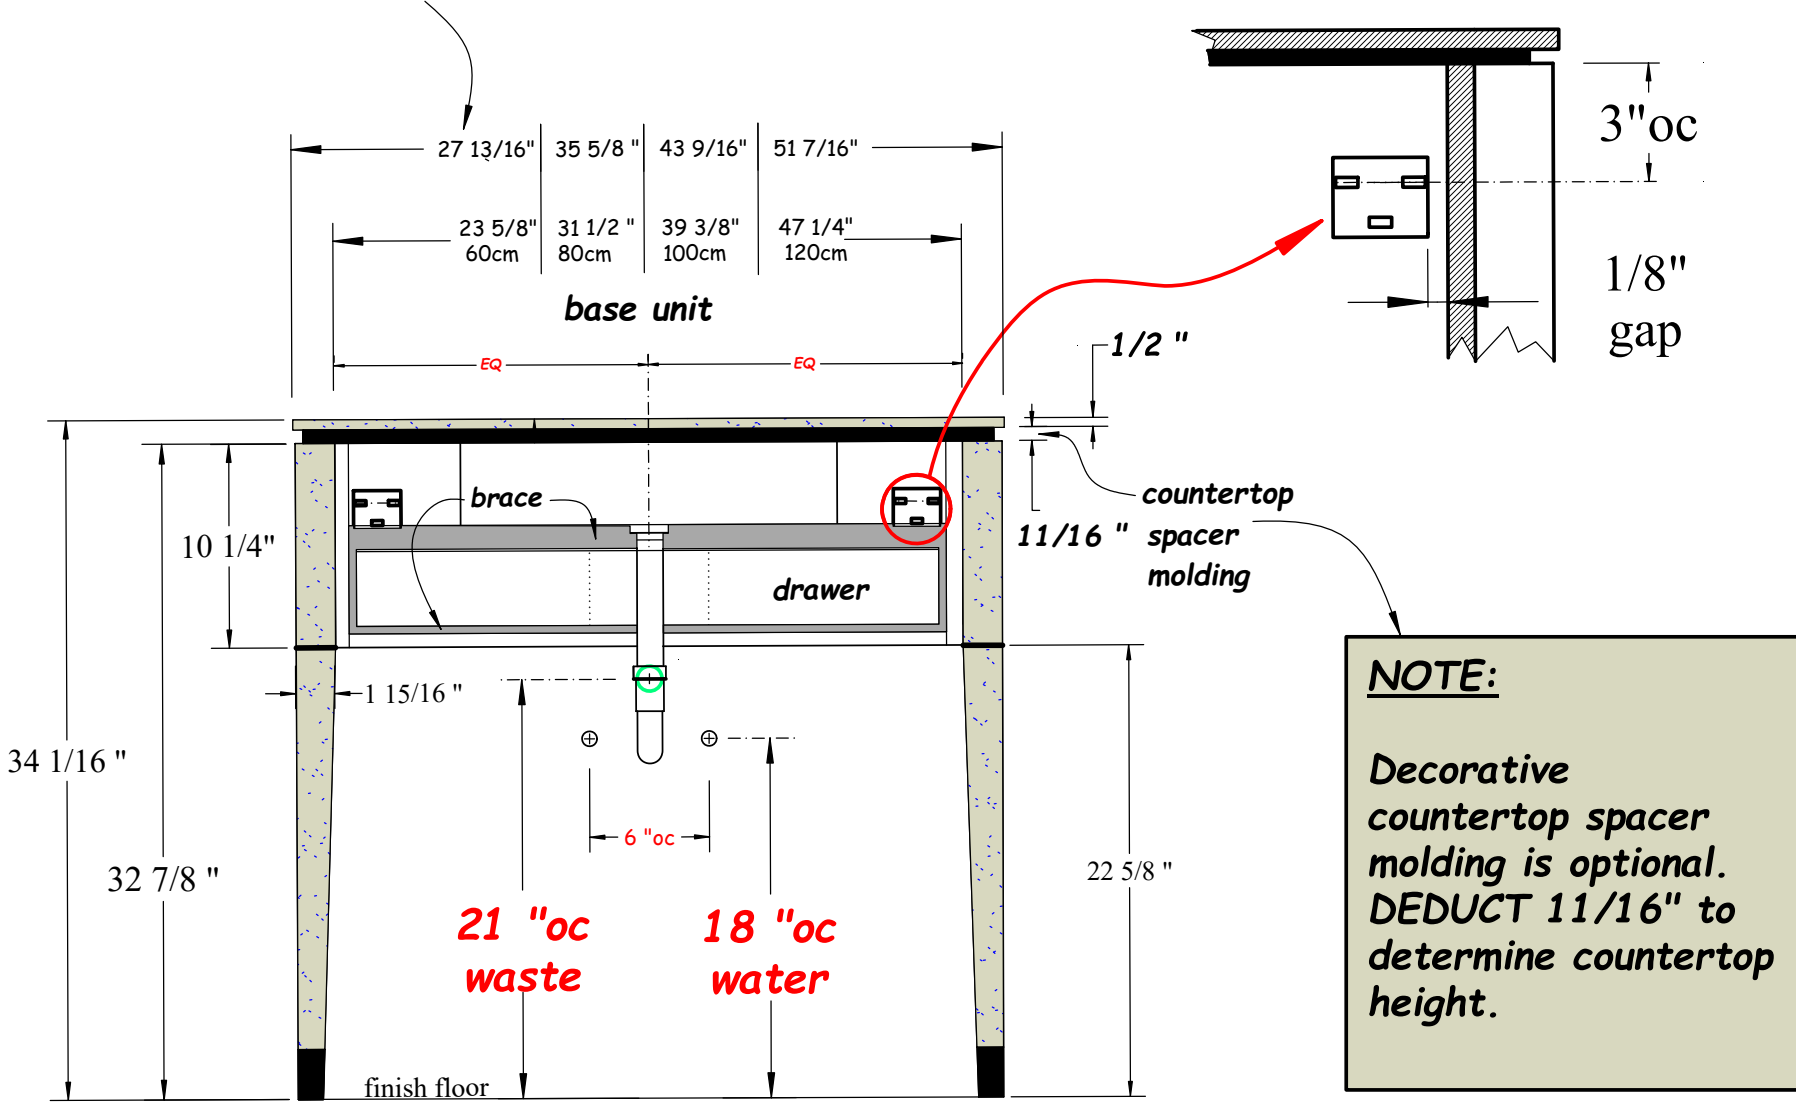

Front View

Vanity *WITHOUT* side panels deduct 3 7/8" to determine new countertop length.

mounting bracket detail

NOTE:
 Decorative countertop spacer molding is optional. DEDUCT 11/16" to determine countertop height.

Front View

Vanity *WITHOUT* side panels deduct 3 7/8" to determine new countertop length.

mounting bracket detail

Front View

Vanity **WITHOUT** side panels deduct 3 7/8" to determine new countertop length.

countertop w/ side panels

Glass top & basin - VA002

Plan View

countertop w/ side panels

Glass top & basin - VA005

Plan View

Vanity **WITHOUT** side panels deduct 3 7/8" to determine new countertop length.

countertop w/ side panels

Solid Surface top & basin-LB440

Plan View

countertop w/ side panels

Solid Surface top & basin-LB175

Plan View

Vanity *WITHOUT* side panels deduct 3 7/8" to determine new countertop length.

countertop w/ side panels