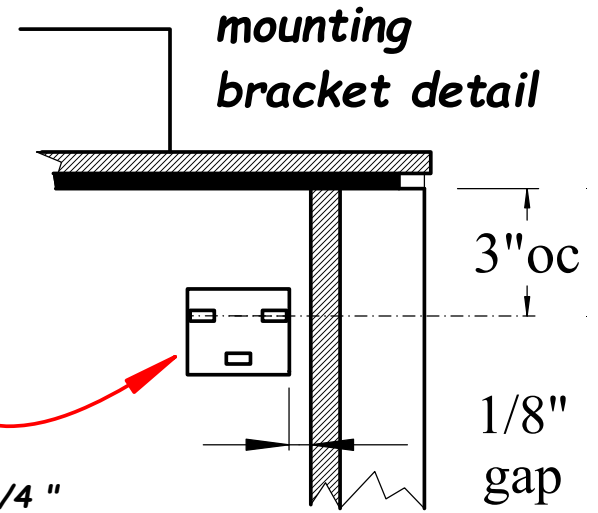

NOTE:

Decorative countertop spacer molding is optional. DEDUCT 11/16" to determine countertop height.

Front View

Vanity *WITHOUT* side panels deduct 3 7/8" to determine new countertop length.

NOTE:

Decorative countertop spacer molding is optional. DEDUCT 11/16" to determine countertop height.

Front View

Vanity *WITHOUT* side panels deduct 3 7/8" to determine new countertop length.

mounting bracket detail

NOTE:
 Decorative countertop spacer molding is optional. DEDUCT 11/16" to determine countertop height.

Front View

Vanity *WITHOUT* side panels deduct 3 7/8" to determine new countertop length.

mounting bracket detail

Front View

Vanity **WITHOUT** side panels deduct 3 7/8" to determine new countertop length.