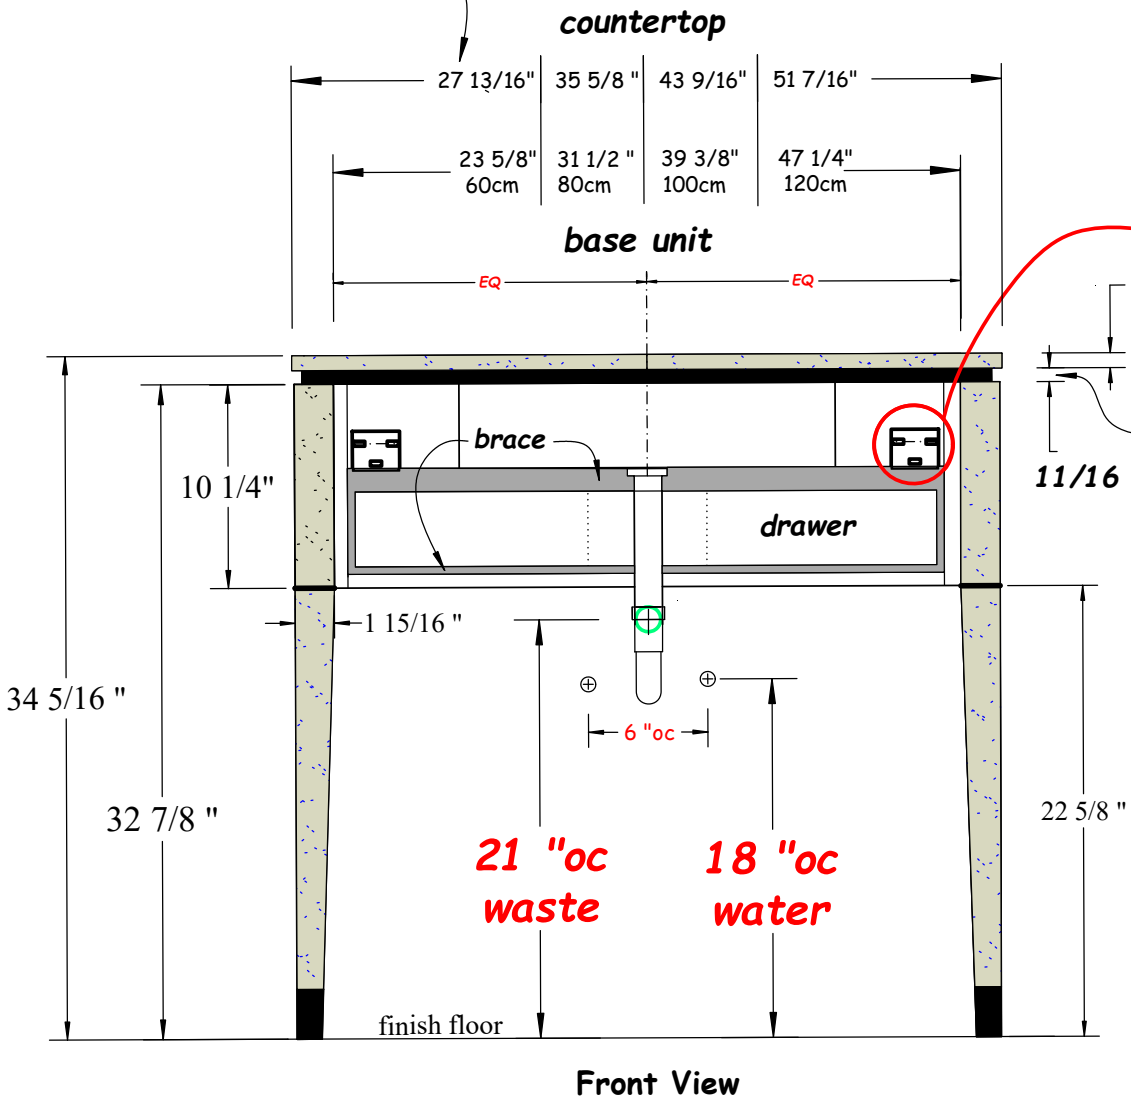

NOTE:

Decorative countertop spacer molding is optional. DEDUCT 11/16" to determine countertop height.

Front View

Vanity *WITHOUT* side panels deduct 3 7/8" to determine new countertop length.

NOTE:

Decorative countertop spacer molding is optional. DEDUCT 11/16" to determine countertop height.

Front View

Vanity *WITHOUT* side panels deduct 3 7/8" to determine new countertop length.

mounting bracket detail

NOTE:
 Decorative countertop spacer molding is optional. DEDUCT 11/16" to determine countertop height.

Front View

Vanity *WITHOUT* side panels deduct 3 7/8" to determine new countertop length.

mounting bracket detail

Front View

Vanity **WITHOUT** side panels deduct 3 7/8" to determine new countertop length.

countertop w/ side panels

Glass top & basin - VA002

Plan View

countertop w/ side panels

Glass top & basin - VA005

Plan View

Vanity **WITHOUT** side panels deduct 3 7/8" to determine new countertop length.

countertop w/ side panels