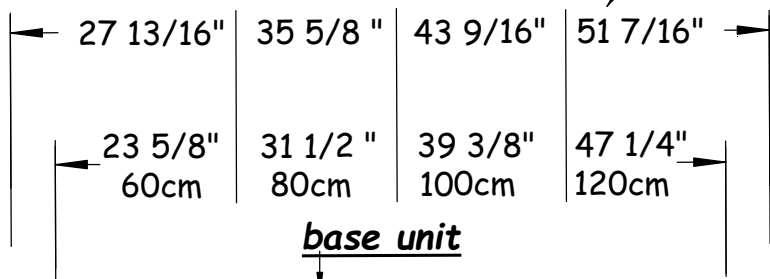

Front View

Vanity *WITHOUT* side panels deduct 3 7/8" to determine new countertop length.

mounting bracket detail

NOTE:
 Decorative countertop spacer molding is optional. DEDUCT 11/16" to determine countertop height.

Front View

Vanity *WITHOUT* side panels deduct 3 7/8" to determine new countertop length.

mounting bracket detail

Front View

Vanity **WITHOUT** side panels deduct 3 7/8" to determine new countertop length.

countertop w/ side panels

Glass top & basin - VA002

Plan View

countertop w/ side panels

Glass top & basin - VA005

Plan View

Vanity **WITHOUT** side panels deduct 3 7/8" to determine new countertop length.

countertop w/ side panels

Solid Surface top & basin-LB440

Plan View

countertop w/ side panels

Solid Surface top & basin-LB175

Plan View

Vanity *WITHOUT* side panels deduct 3 7/8" to determine new countertop length.

countertop w/ side panels