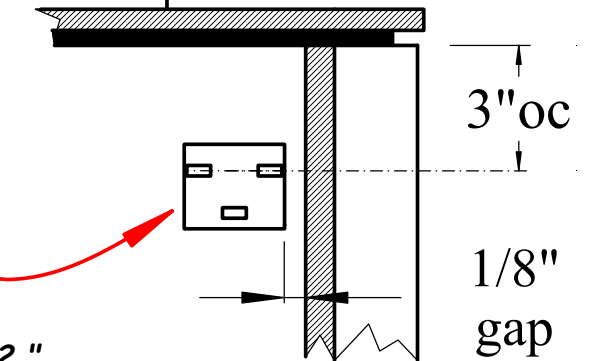

27 13/16"	35 5/8"	43 9/16"	51 7/16"
23 5/8" 60cm	31 1/2" 80cm	39 3/8" 100cm	47 1/4" 120cm

base unit

EQ

4 3/4"

mounting bracket detail

1/2"

countertop spacer molding

side panel

NOTE:

Decorative countertop spacer molding is optional. DEDUCT 11/16" to determine countertop height.

Front View

Vanity *WITHOUT* side panels deduct 3 7/8" to determine new countertop length.

NOTE:

Decorative countertop spacer molding is optional. DEDUCT 11/16" to determine countertop height.

Front View

Vanity *WITHOUT* side panels deduct 3 7/8" to determine new countertop length.

mounting bracket detail

Front View

Vanity **WITHOUT** side panels deduct 3 7/8" to determine new countertop length.