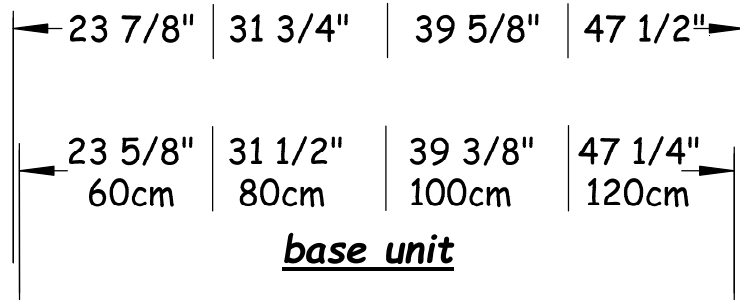

**Hastings**  
**Tile & Bath**

**"Mako" 26cm wall hung**  
**w/ Integrated basin & CT**

HASTING TILE AND BATH  
711-8 KOEHLER AVE  
RONKONKOMA, NY 11779  
1-800-351-0038

DATE: 1/11/22  
BY: mjh

pg **1**

**mounting  
bracket detail**

**NOTE:** Should installation height of vanity be changed, change WASTE & WATER rough-in dimensions accordingly.

**Front View**

countertop

**Glass top & basin - VA002**

Plan View

countertop

**Glass top & basin - VA005**

Plan View

countertop

**Solid Surface top & basin-LB440**

Plan View

countertop

**Solid Surface top & basin-LB175**

Plan View

countertop