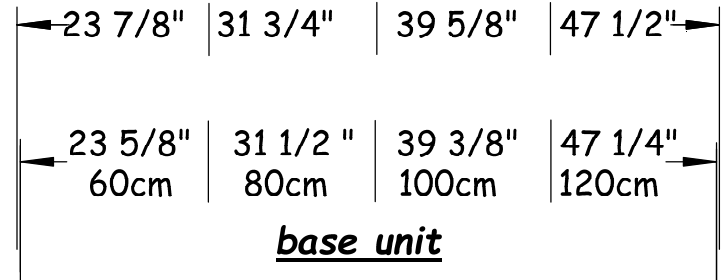

Solid Surface top & basin-LB175

countertop

base unit