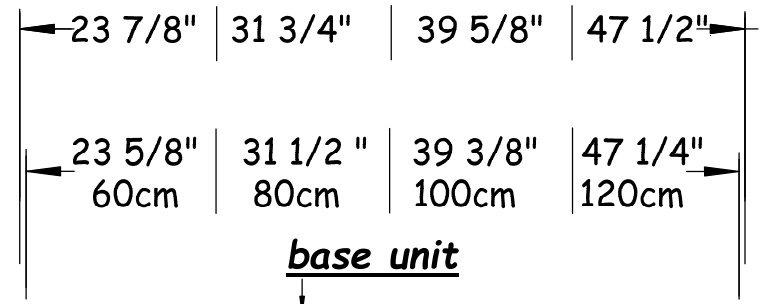

**NOTE:** Should installation height of vanity be changed, change WASTE & WATER rough-in dimensions accordingly.

**Front View**

countertop

**Glass top & basin - VA002**

Plan View

countertop

**Glass top & basin - VA005**

Plan View

countertop

**Solid Surface top & basin-LB440**

Plan View

countertop

**Solid Surface top & basin-LB175**

Plan View

countertop