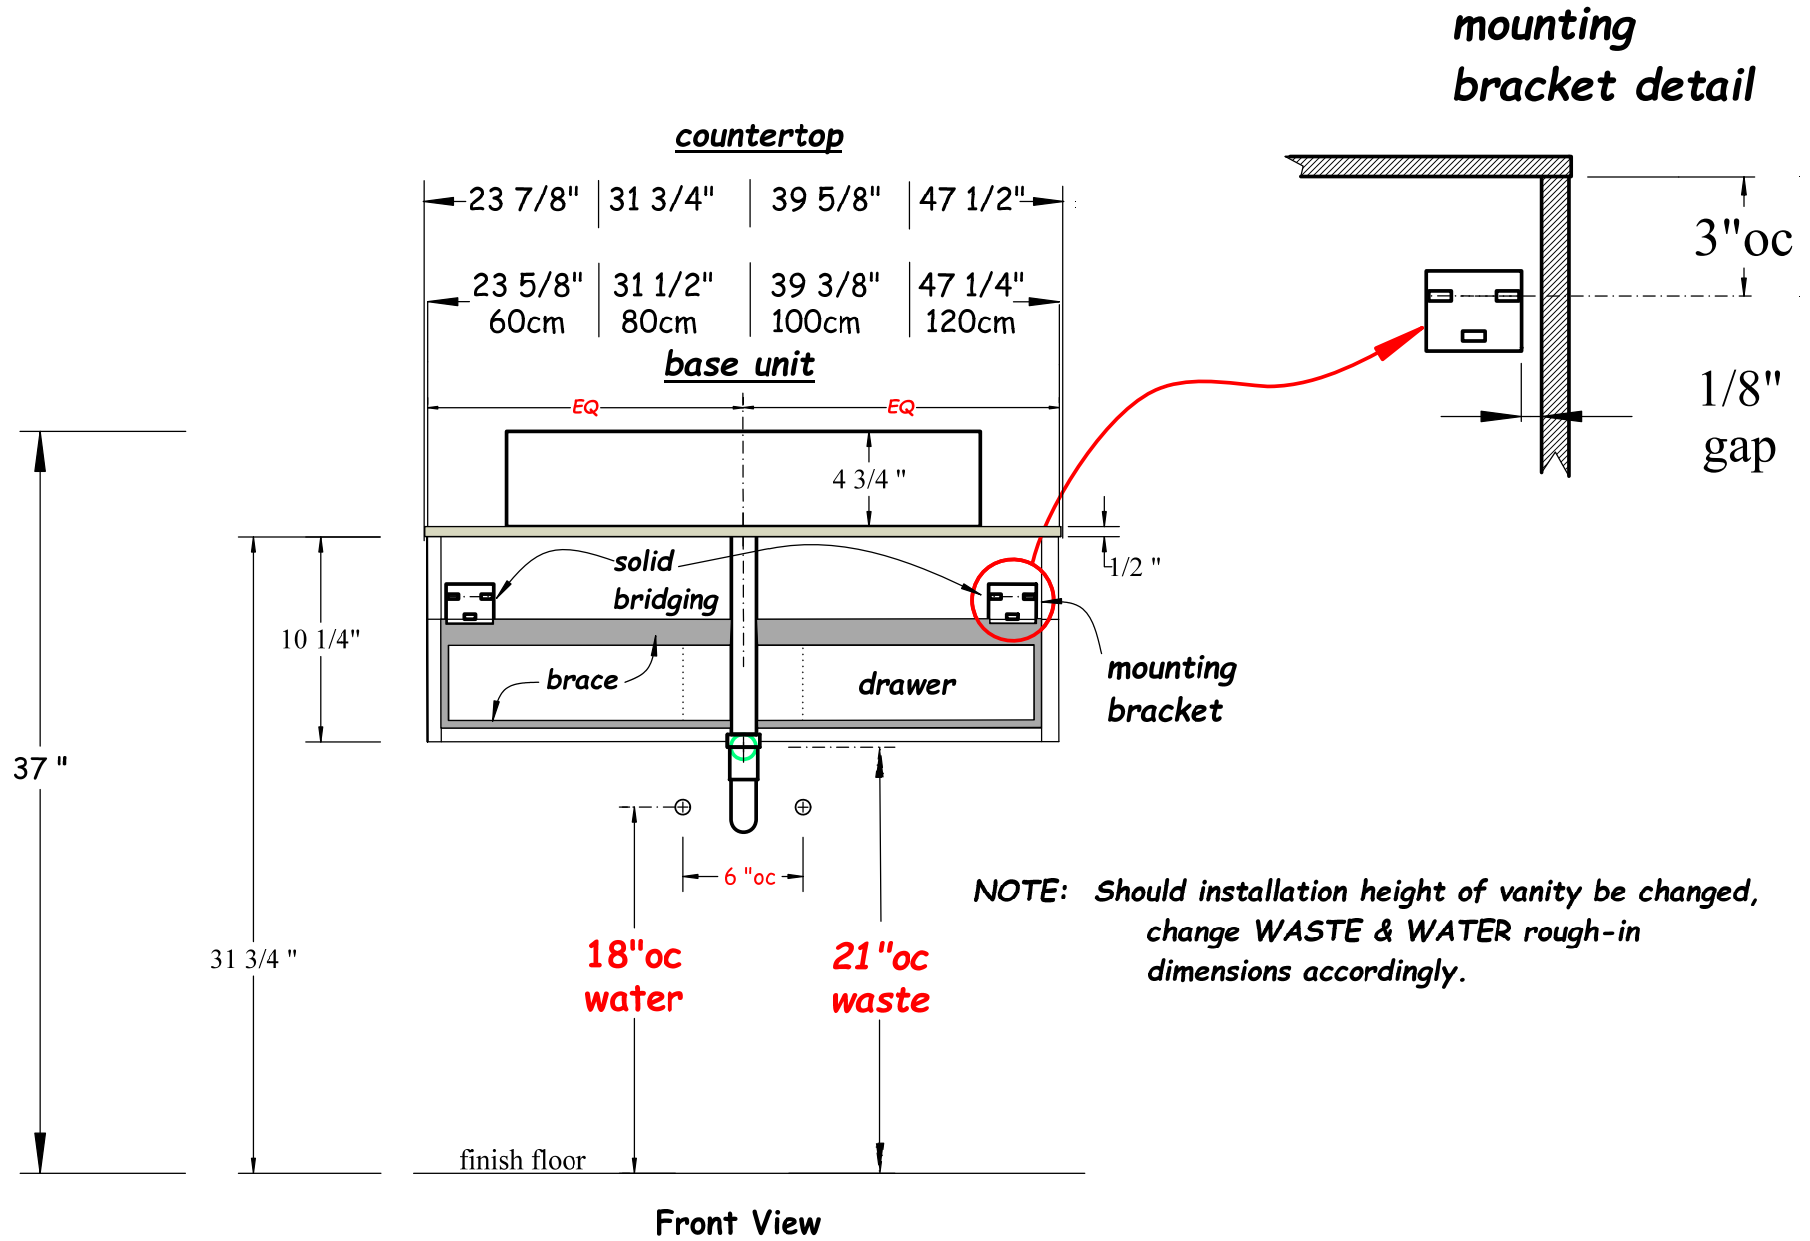

**Hastings**  
**Tile & Bath**

**"Mako" 26cm wall hung**  
**w/ Integrated basin & CT**

HASTING TILE AND BATH  
711-8 KOEHLER AVE  
RONKONKOMA, NY 11779  
1-800-351-0038

DATE: 1/11/22  
BY: mjh

pg **1**

**mounting  
bracket detail**

**NOTE:** Should installation height of vanity be changed, change WASTE & WATER rough-in dimensions accordingly.

**Front View**

countertop

**Glass top & basin - VA002**

Plan View

countertop

**Glass top & basin - VA005**

Plan View

countertop

**Solid Surface top & basin-LB440**

Plan View

countertop

**Solid Surface top & basin-LB175**

Plan View

countertop

base unit

**Porcelain top & integrated basin-LV943**

Plan View

countertop

base unit

**Solid Surface Top & Vessel-LV945  
-LV946**

matte - LV945 / glossy - LV946

Plan View