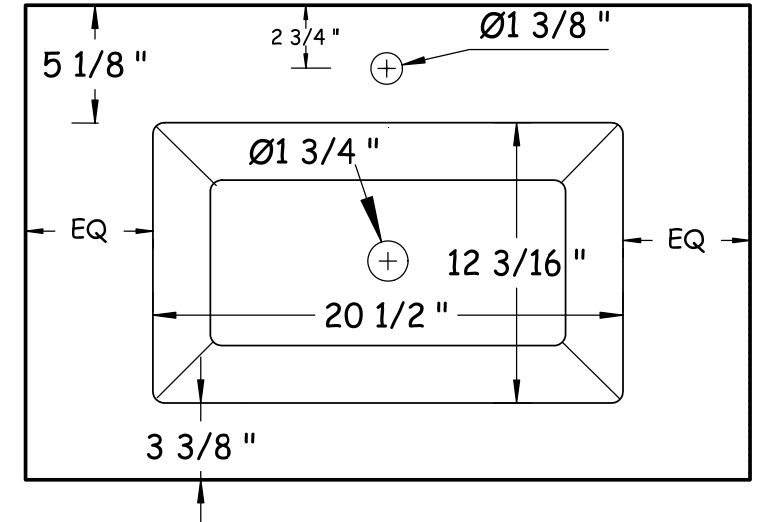

**NOTE:** Should installation height of vanity be changed, change WASTE & WATER rough-in dimensions accordingly.

**Front View**

countertop

**Glass top & basin - VA002**

Plan View

countertop

**Glass top & basin - VA005**

Plan View

countertop

**Solid Surface top & basin-LB440**

Plan View

countertop

**Solid Surface top & basin-LB175**

Plan View

countertop