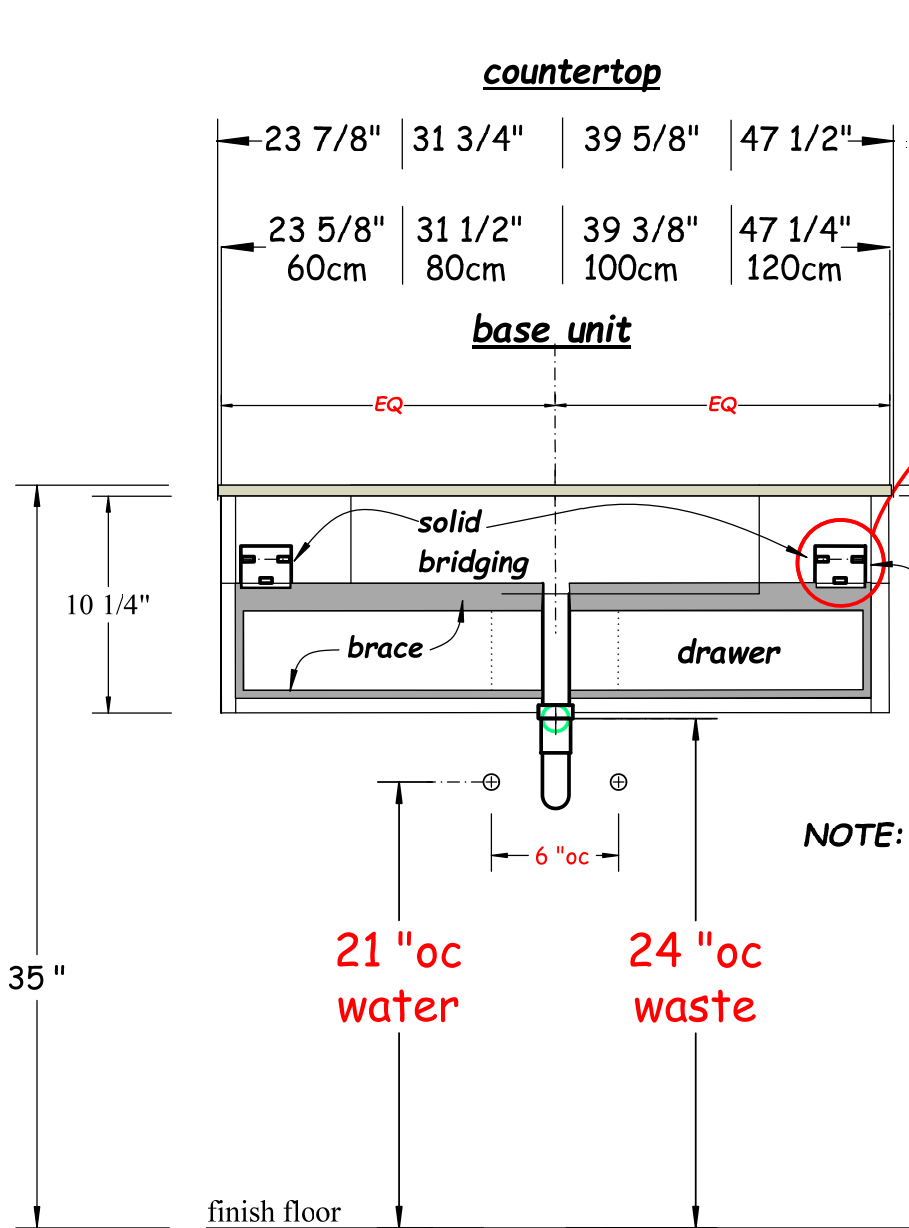

**Hastings**  
**Tile & Bath**

**"Mako" 26cm wall hung**  
**w/ Integrated basin & CT**

HASTING TILE AND BATH  
711-8 KOEHLER AVE  
RONKONKOMA, NY 11779  
1-800-351-0038

DATE: 1/11/22  
BY: mjh

pg **1**

**mounting  
bracket detail**

**NOTE:** Should installation height of vanity be changed, change WASTE & WATER rough-in dimensions accordingly.

**Front View**

countertop

**Glass top & basin - VA002**

Plan View

countertop

**Glass top & basin - VA005**

Plan View

countertop

**Solid Surface top & basin-LB440**

Plan View

countertop

**Solid Surface top & basin-LB175**

Plan View

countertop

base unit

**Porcelain top & integrated basin-LV943**

Plan View

countertop

base unit

**Solid Surface Top & Vessel-LV945  
-LV946**

matte - LV945 / glossy - LV946

Plan View