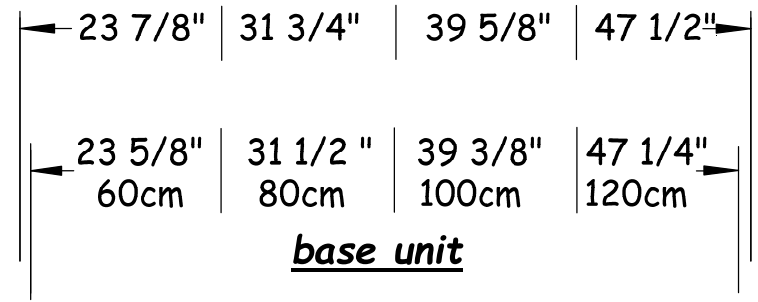

**NOTE:** Should installation height of vanity be changed, change WASTE & WATER rough-in dimensions accordingly.

**Front View**

countertop

**Glass top & basin - VA002**

Plan View

countertop

**Glass top & basin - VA005**

Plan View

countertop

**Solid Surface top & basin-LB440**

Plan View

countertop

**Solid Surface top & basin-LB175**

Plan View

countertop