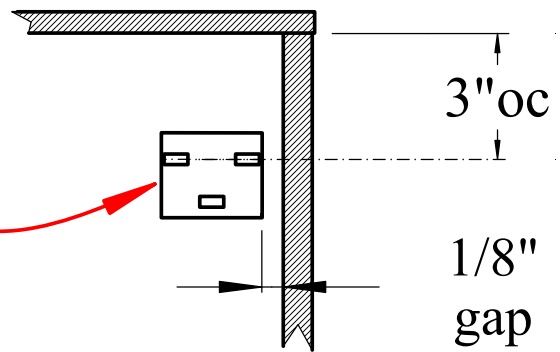

**Hastings**  
**Tile & Bath**

**"Mako" 26cm wall hung**  
**w/ Integrated basin & CT**

HASTING TILE AND BATH  
711-8 KOEHLER AVE  
RONKONKOMA, NY 11779  
1-800-351-0038

DATE: 1/11/22  
BY: mjh

pg **1**

**mounting  
bracket detail**

**NOTE:** Should installation height of vanity be changed, change WASTE & WATER rough-in dimensions accordingly.

**Front View**

countertop

**Glass top & basin - VA002**

Plan View

countertop

**Glass top & basin - VA005**

Plan View

countertop

**Solid Surface top & basin-LB440**

Plan View

countertop

**Solid Surface top & basin-LB175**

Plan View

countertop