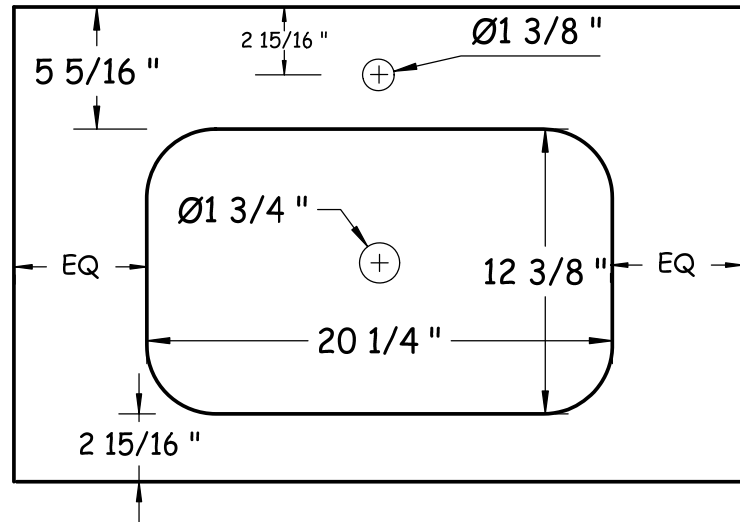

**Hastings**  
**Tile & Bath**

**"Mako" 26cm wall hung**  
**w/ Integrated basin & CT**

HASTING TILE AND BATH  
711-8 KOEHLER AVE  
RONKONKOMA, NY 11779  
1-800-351-0038

DATE: 1/11/22  
BY: mjh

pg **1**

**mounting  
bracket detail**

**NOTE:** Should installation height of vanity be changed, change WASTE & WATER rough-in dimensions accordingly.

**Front View**

countertop

**Glass top & basin - VA002**

Plan View

countertop

**Glass top & basin - VA005**

Plan View

countertop

**Solid Surface top & basin-LB440**

Plan View

countertop

**Solid Surface top & basin-LB175**

Plan View

countertop

base unit

**Porcelain top & integrated basin-LV943**

Plan View

countertop

base unit

**Solid Surface Top & Vessel-LV945  
-LV946**

matte - LV945 / glossy - LV946

Plan View