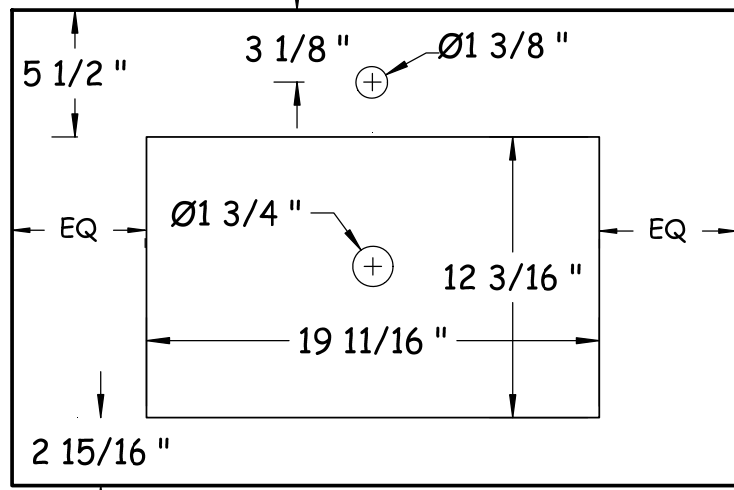

**NOTE:** Should installation height of vanity be changed, change WASTE & WATER rough-in dimensions accordingly.

**Front View**

countertop

**Glass top & basin - VA002**

Plan View

countertop

**Glass top & basin - VA005**

Plan View

countertop

**Solid Surface top & basin-LB440**

Plan View

countertop

**Solid Surface top & basin-LB175**

Plan View

countertop