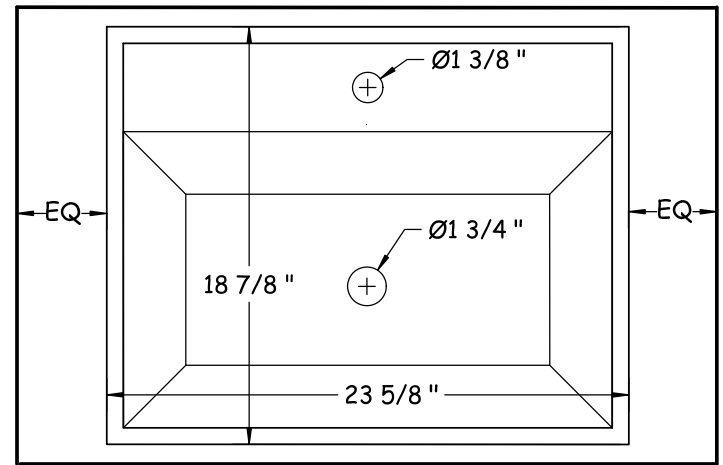

**NOTE:** Should installation height of vanity be changed, change WASTE & WATER rough-in dimensions accordingly.

**Front View**

countertop

**Glass top & basin - VA002**

Plan View

countertop

**Glass top & basin - VA005**

base unit

**Porcelain top & integrated basin-LV943**

Plan View

countertop

base unit

**Solid Surface Top & Vessel-LV945  
-LV946**

matte - LV945 / glossy - LV946

Plan View