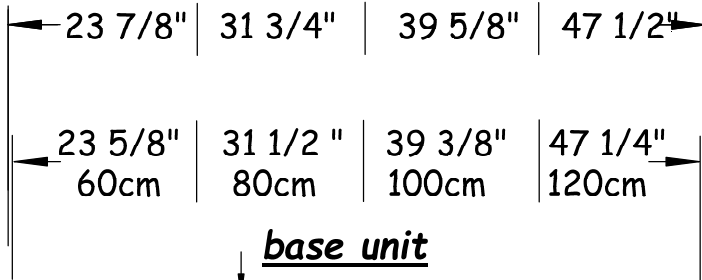

**NOTE:** Should installation height of vanity be changed, change WASTE & WATER rough-in dimensions accordingly.

**Front View**

countertop

**Glass top & basin - VA002**

Plan View

countertop

**Glass top & basin - VA005**

Plan View

countertop

**Solid Surface top & basin-LB440**

Plan View

countertop

**Solid Surface top & basin-LB175**

Plan View

countertop