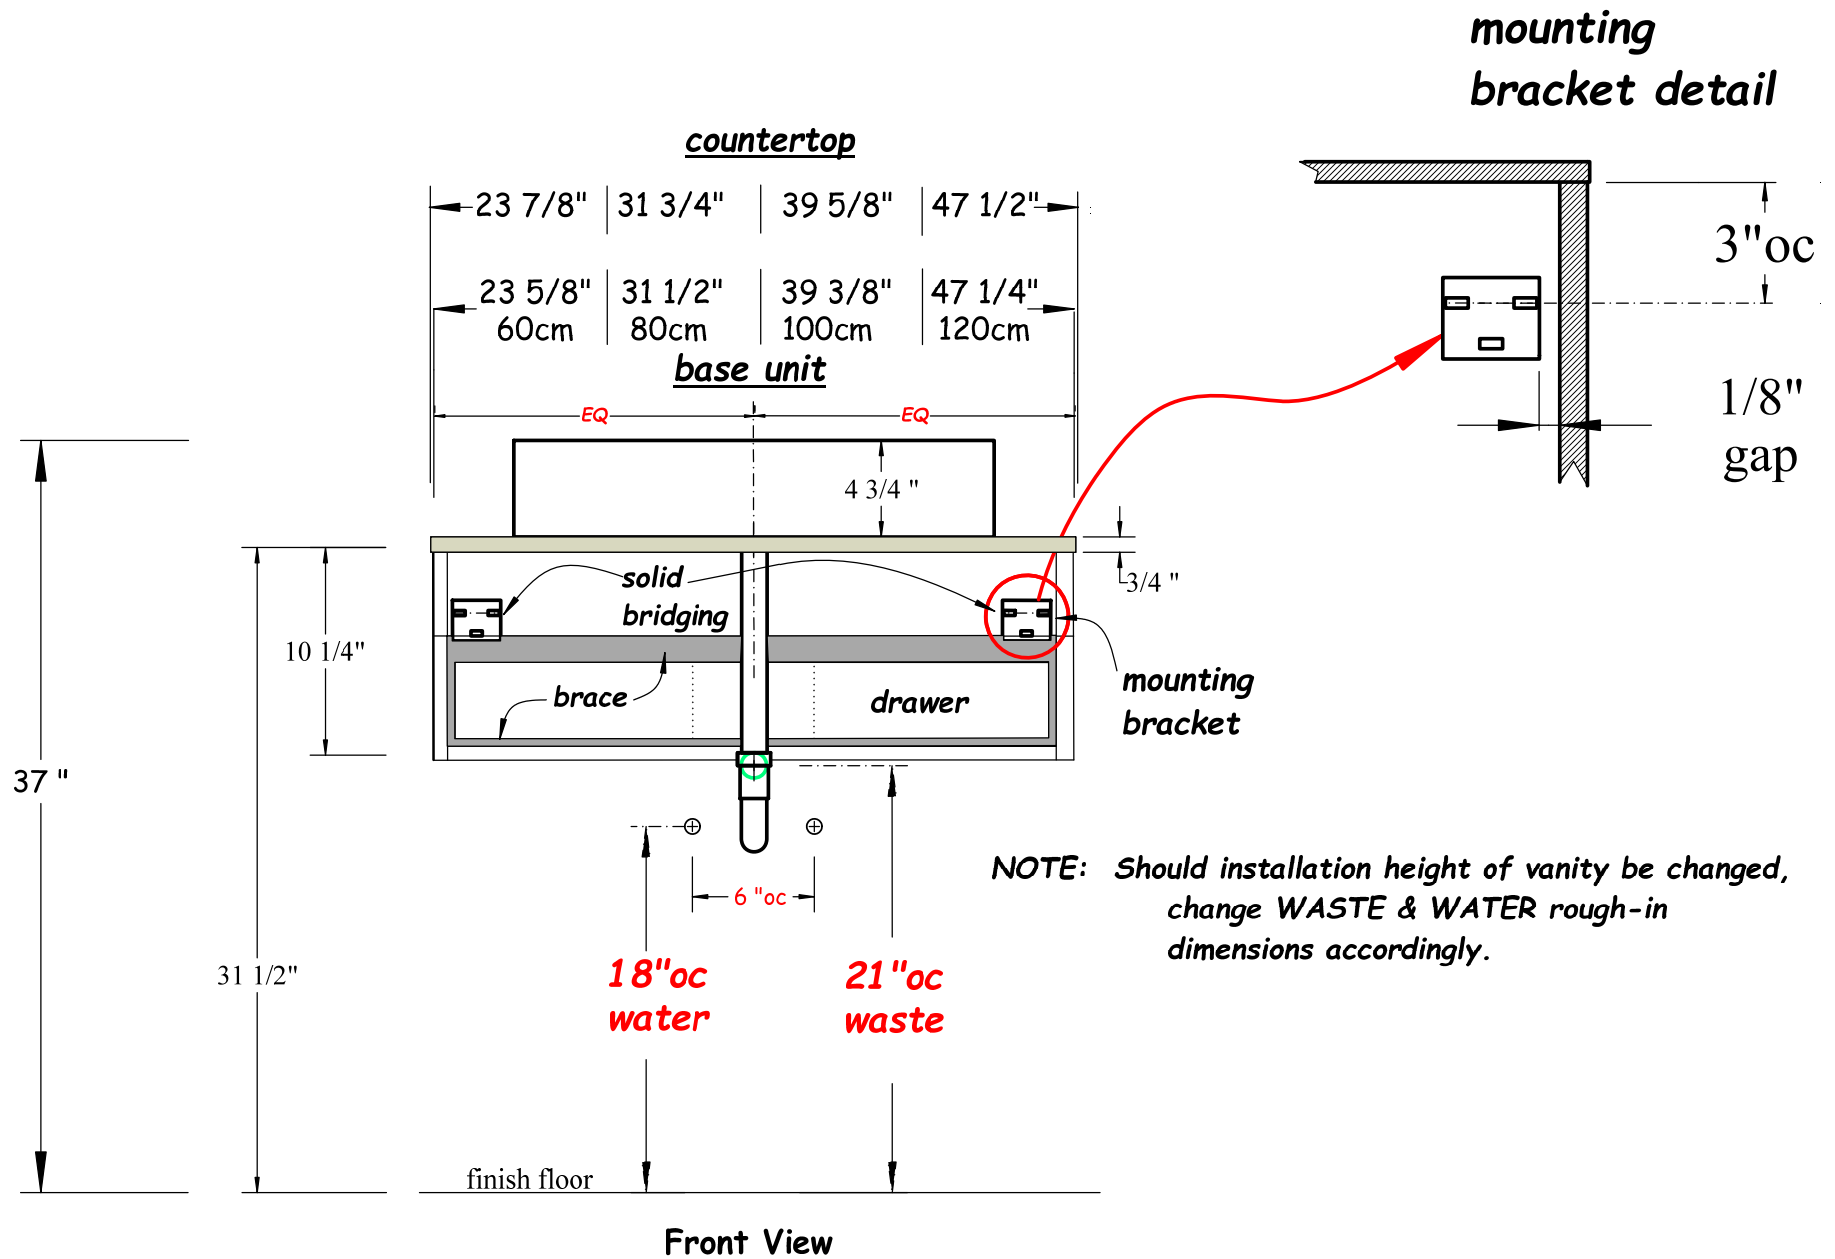

**Hastings**  
**Tile & Bath**

**"Mako" 26cm wall hung**  
**w/ Integrated basin & CT**

HASTING TILE AND BATH  
711-8 KOEHLER AVE  
RONKONKOMA, NY 11779  
1-800-351-0038

DATE: 1/11/22  
BY: mjh

pg **1**

**mounting  
bracket detail**

**NOTE:** Should installation height of vanity be changed, change WASTE & WATER rough-in dimensions accordingly.

**Front View**

countertop

**Glass top & basin - VA002**

Plan View

countertop

**Glass top & basin - VA005**

Plan View

countertop

**Solid Surface top & basin-LB440**

Plan View

countertop

**Solid Surface top & basin-LB175**

Plan View

countertop

base unit

**Porcelain top & integrated basin-LV943**

Plan View

countertop

base unit

**Solid Surface Top & Vessel-LV945  
-LV946**

matte - LV945 / glossy - LV946

Plan View