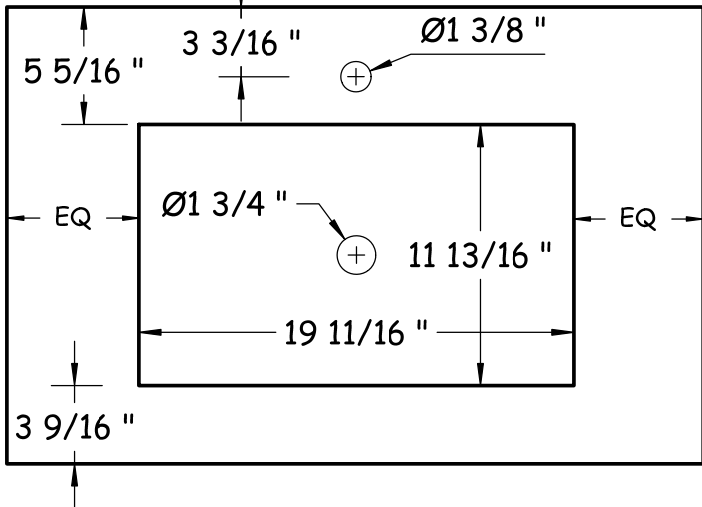

**NOTE:** Should installation height of vanity be changed, change WASTE & WATER rough-in dimensions accordingly.

**Front View**

countertop

**Glass top & basin - VA002**

Plan View

countertop

**Glass top & basin - VA005**

Plan View

countertop

**Solid Surface top & basin-LB440**

Plan View

countertop

**Solid Surface top & basin-LB175**

Plan View

countertop

base unit

**Porcelain top & integrated basin-LV943**

Plan View

countertop

base unit

**Solid Surface Top & Vessel-LV945  
-LV946**

matte - LV945 / glossy - LV946

Plan View