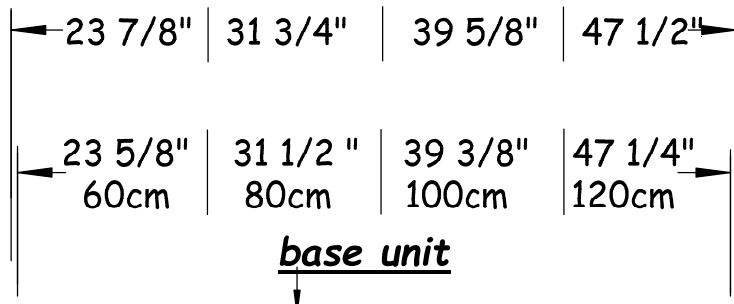

**NOTE:** Should installation height of vanity be changed, change WASTE & WATER rough-in dimensions accordingly.

**Front View**

countertop

**Glass top & basin - VA002**

Plan View

countertop

**Glass top & basin - VA005**

Plan View

countertop

**Solid Surface top & basin-LB440**

Plan View

countertop

**Solid Surface top & basin-LB175**

Plan View

countertop