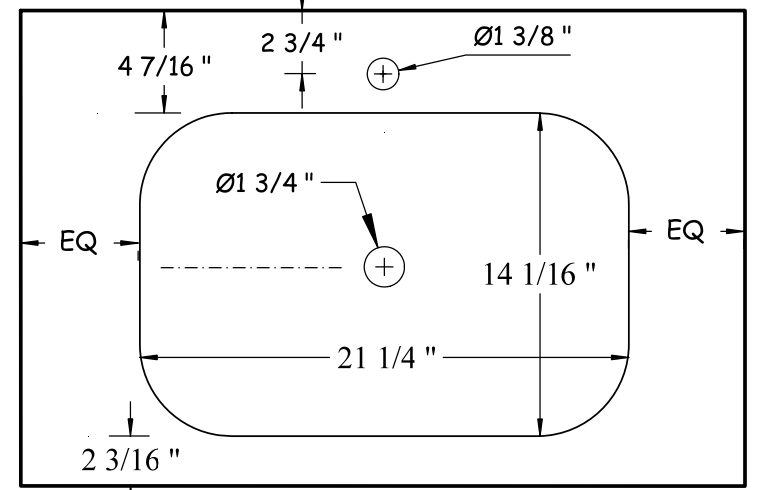

**NOTE:** Should installation height of vanity be changed, change WASTE & WATER rough-in dimensions accordingly.

**Front View**

countertop

**Glass top & basin - VA002**

Plan View

countertop

**Glass top & basin - VA005**

Plan View

countertop

**Solid Surface top & basin-LB440**

Plan View

countertop

**Solid Surface top & basin-LB175**

Plan View

countertop

base unit

**Porcelain top & integrated basin-LV943**

Plan View

countertop

base unit

**Solid Surface Top & Vessel-LV945  
-LV946**

matte - LV945 / glossy - LV946

Plan View