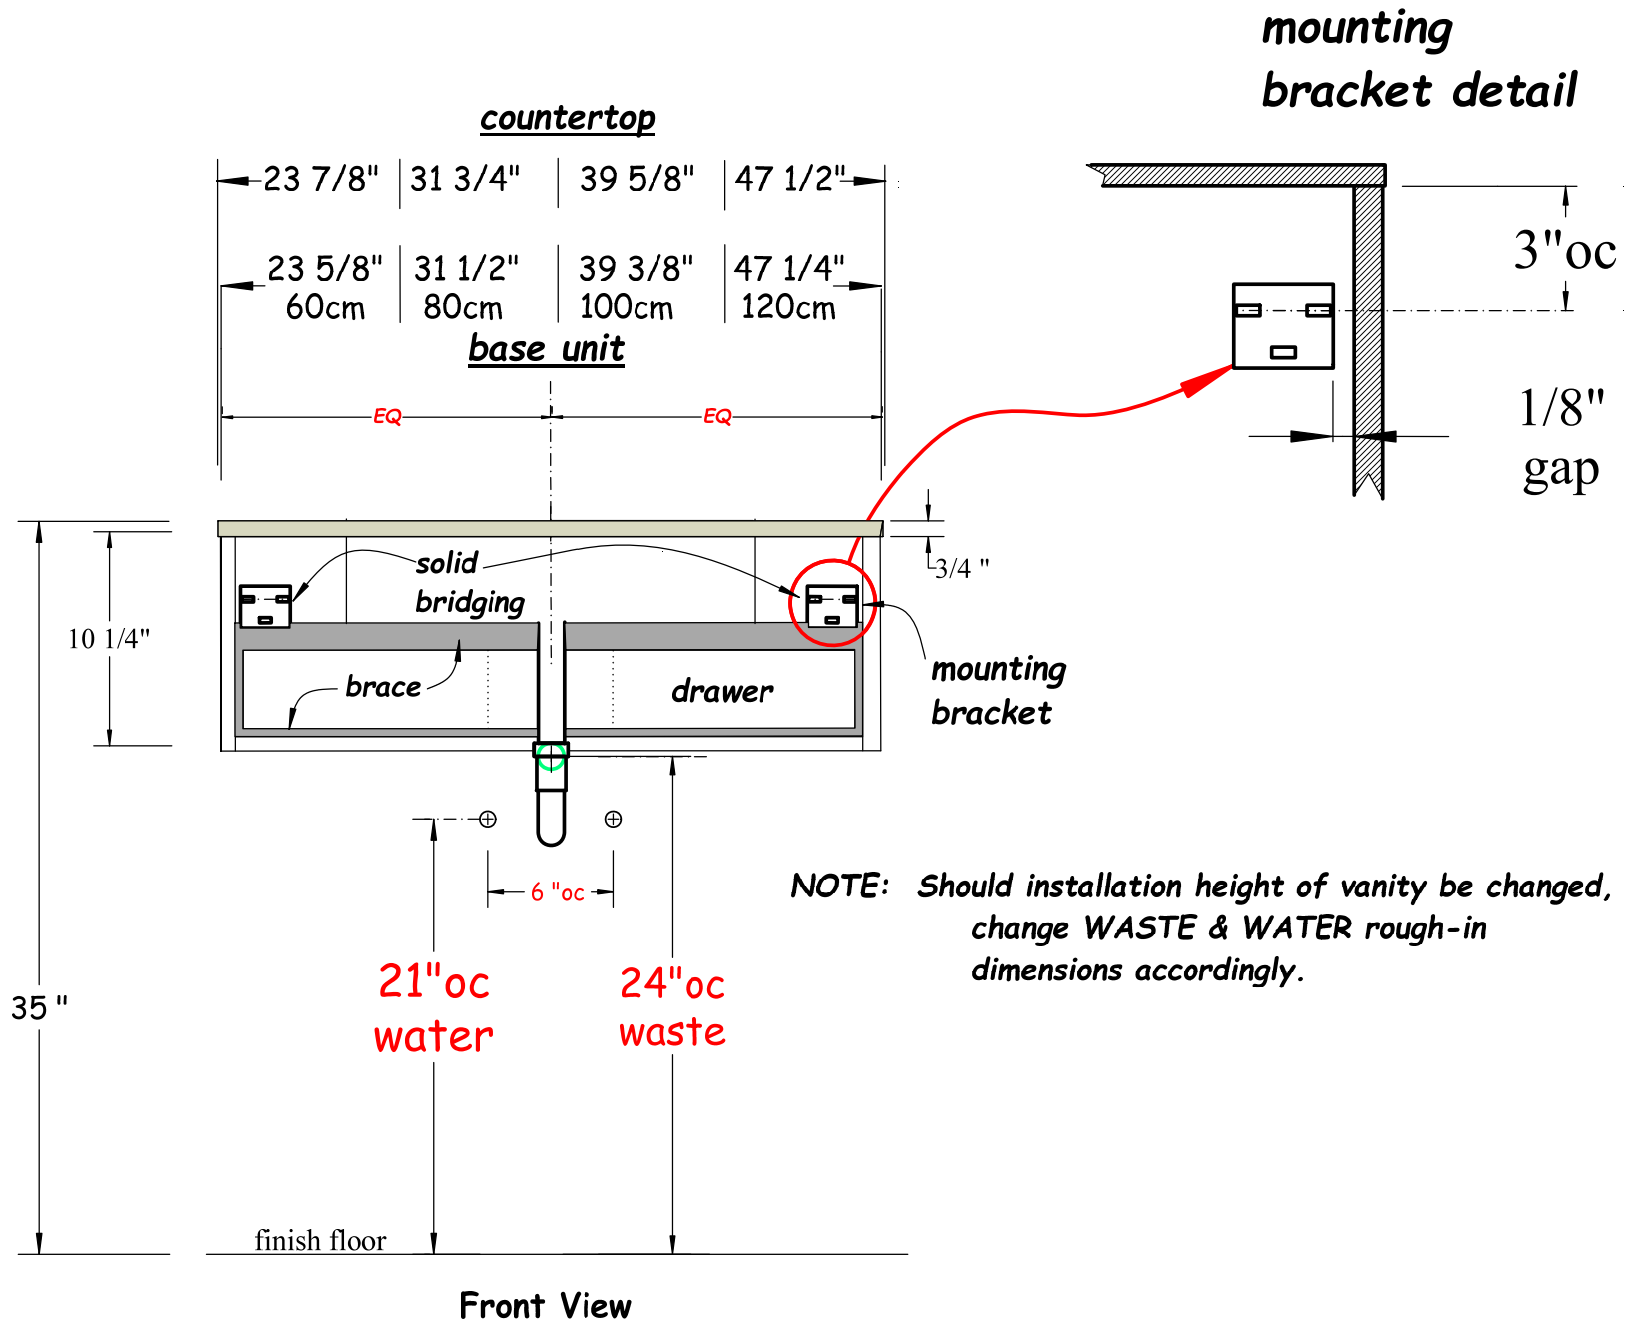

**Hastings**  
**Tile & Bath**

**"Mako" 26cm wall hung**  
**w/ Integrated basin & CT**

HASTING TILE AND BATH  
711-8 KOEHLER AVE  
RONKONKOMA, NY 11779  
1-800-351-0038

DATE: 1/11/22  
BY: mjh

pg **1**

**mounting  
bracket detail**

**NOTE:** Should installation height of vanity be changed, change WASTE & WATER rough-in dimensions accordingly.

**Front View**

countertop

**Glass top & basin - VA002**

Plan View

countertop

**Glass top & basin - VA005**

Plan View

countertop

**Solid Surface top & basin-LB440**

Plan View

countertop

**Solid Surface top & basin-LB175**

Plan View

countertop

base unit

**Porcelain top & integrated basin-LV943**

Plan View

countertop

base unit

**Solid Surface Top & Vessel-LV945  
-LV946**

matte - LV945 / glossy - LV946

Plan View