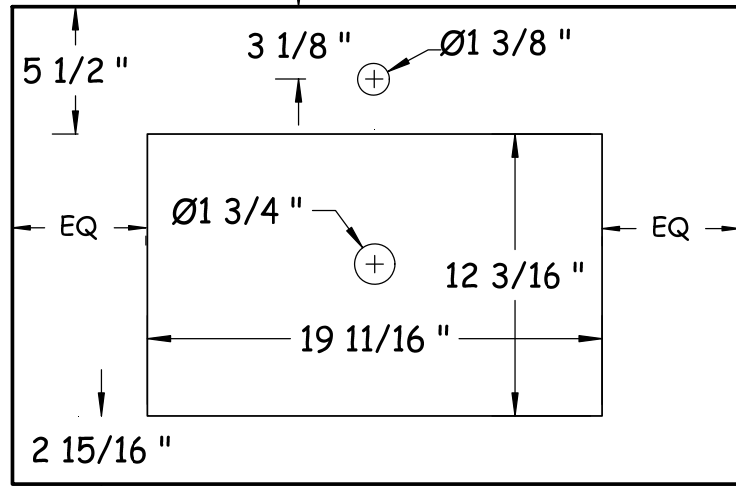

Solid Surface top & basin-LB440

Plan View