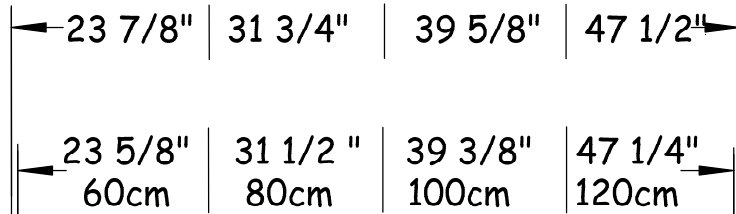

countertop

base unit