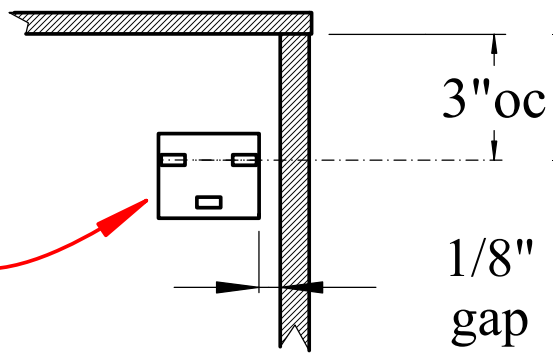

Hastings
Tile & Bath

"Mako" 52cm LEGS
w/ Integrated basin & CT

HASTING TILE AND BATH
711-8 KOEHLER AVE
RONKONKOMA, NY 11779
1-800-351-0038

DATE: 1/11/22

BY: mjh

pg 1

**mounting
bracket detail**

NOTE: Should installation height of vanity be changed, change WASTE & WATER rough-in dimensions accordingly.

Front View

**mounting
bracket detail**

NOTE: Should installation height of vanity be changed, change WASTE & WATER rough-in dimensions accordingly.

Front View

NOTE: Should installation height of vanity be changed, change WASTE & WATER rough-in dimensions accordingly.

NOTE: Should installation height of vanity be changed, change WASTE & WATER rough-in dimensions accordingly.

Front View

countertop

Glass top & basin - VA002

Plan View

countertop

Glass top & basin - VA005

Plan View

Plan View