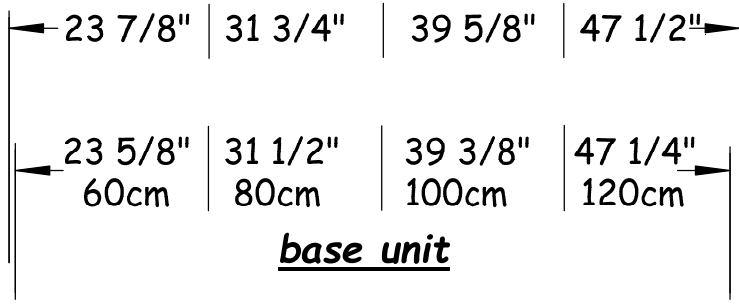

Hastings
Tile & Bath

"Mako" 52cm LEGS
w/ Integrated basin & CT

HASTING TILE AND BATH
711-8 KOEHLER AVE
RONKONKOMA, NY 11779
1-800-351-0038

DATE: 1/11/22

BY: mjh

pg 1

**mounting
bracket detail**

NOTE: Should installation height of vanity be changed, change WASTE & WATER rough-in dimensions accordingly.

Front View

**mounting
bracket detail**

NOTE: Should installation height of vanity be changed, change WASTE & WATER rough-in dimensions accordingly.

Front View

NOTE: Should installation height of vanity be changed, change WASTE & WATER rough-in dimensions accordingly.

NOTE: Should installation height of vanity be changed, change WASTE & WATER rough-in dimensions accordingly.

Front View

countertop

Glass top & basin - VA002

Plan View

countertop

Glass top & basin - VA005

Plan View

Plan View