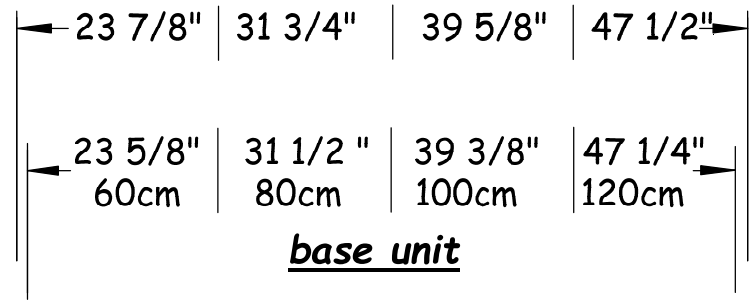

Front View

**mounting
bracket detail**

NOTE: Should installation height of vanity be changed, change WASTE & WATER rough-in dimensions accordingly.

Front View

NOTE: Should installation height of vanity be changed, change WASTE & WATER rough-in dimensions accordingly.

NOTE: Should installation height of vanity be changed, change WASTE & WATER rough-in dimensions accordingly.

Front View

countertop

Glass top & basin - VA002

Plan View

countertop

Glass top & basin - VA005

Plan View

Plan View