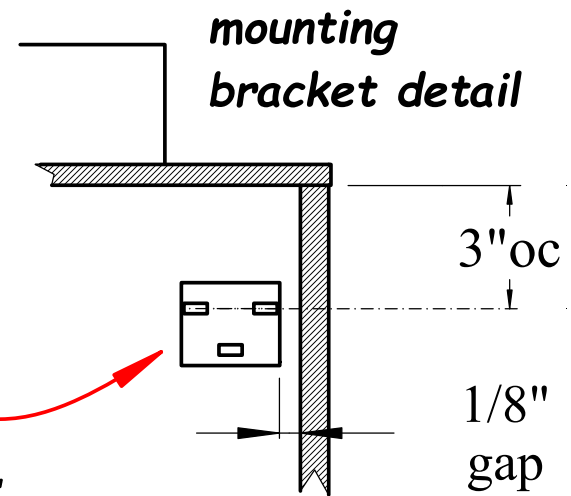

Front View

**mounting
bracket detail**

NOTE: Should installation height of vanity be changed, change WASTE & WATER rough-in dimensions accordingly.

Front View

NOTE: Should installation height of vanity be changed, change WASTE & WATER rough-in dimensions accordingly.

NOTE: Should installation height of vanity be changed, change WASTE & WATER rough-in dimensions accordingly.

Front View

countertop

Glass top & basin - VA002

Plan View

countertop

Glass top & basin - VA005

Plan View