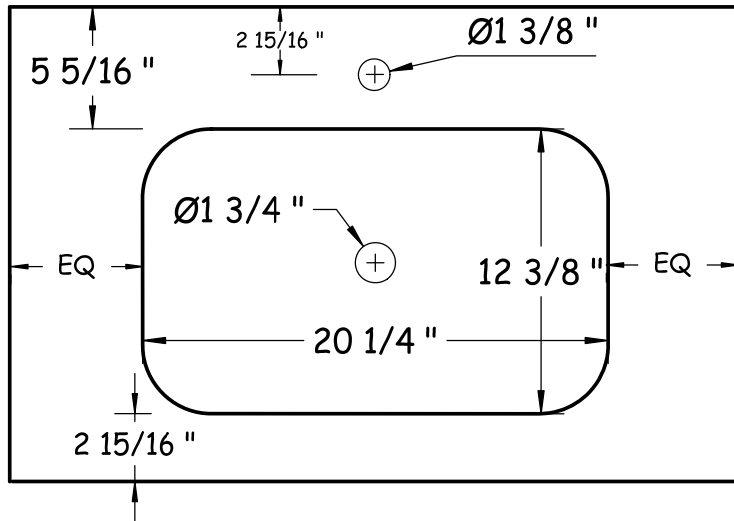

Front View

**mounting
bracket detail**

NOTE: Should installation height of vanity be changed, change WASTE & WATER rough-in dimensions accordingly.

Front View

NOTE: Should installation height of vanity be changed, change WASTE & WATER rough-in dimensions accordingly.

NOTE: Should installation height of vanity be changed, change WASTE & WATER rough-in dimensions accordingly.

Front View

countertop

Glass top & basin - VA002

Plan View

countertop

Glass top & basin - VA005

Plan View

Plan View