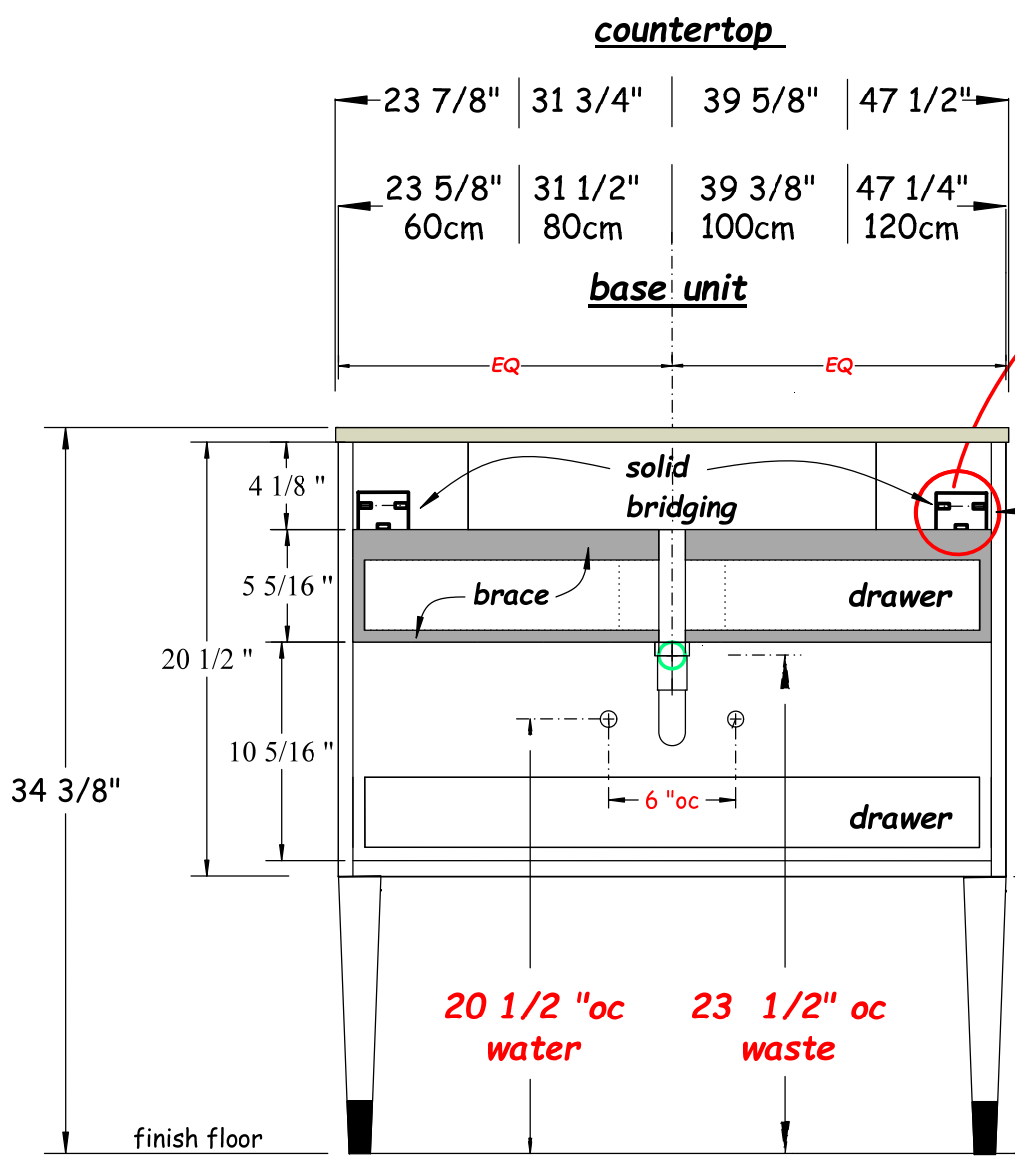

Hastings
Tile & Bath

"Mako" 52cm LEGS
w/ Integrated basin & CT

HASTING TILE AND BATH
711-8 KOEHLER AVE
RONKONKOMA, NY 11779
1-800-351-0038

DATE: 1/11/22

BY: mjh

pg 1

**mounting
bracket detail**

NOTE: Should installation height of vanity be changed, change WASTE & WATER rough-in dimensions accordingly.

Front View

**mounting
bracket detail**

NOTE: Should installation height of vanity be changed, change WASTE & WATER rough-in dimensions accordingly.

Front View

NOTE: Should installation height of vanity be changed, change WASTE & WATER rough-in dimensions accordingly.

NOTE: Should installation height of vanity be changed, change WASTE & WATER rough-in dimensions accordingly.

Front View

countertop

Glass top & basin - VA002

Plan View

countertop

Glass top & basin - VA005

Plan View

Plan View