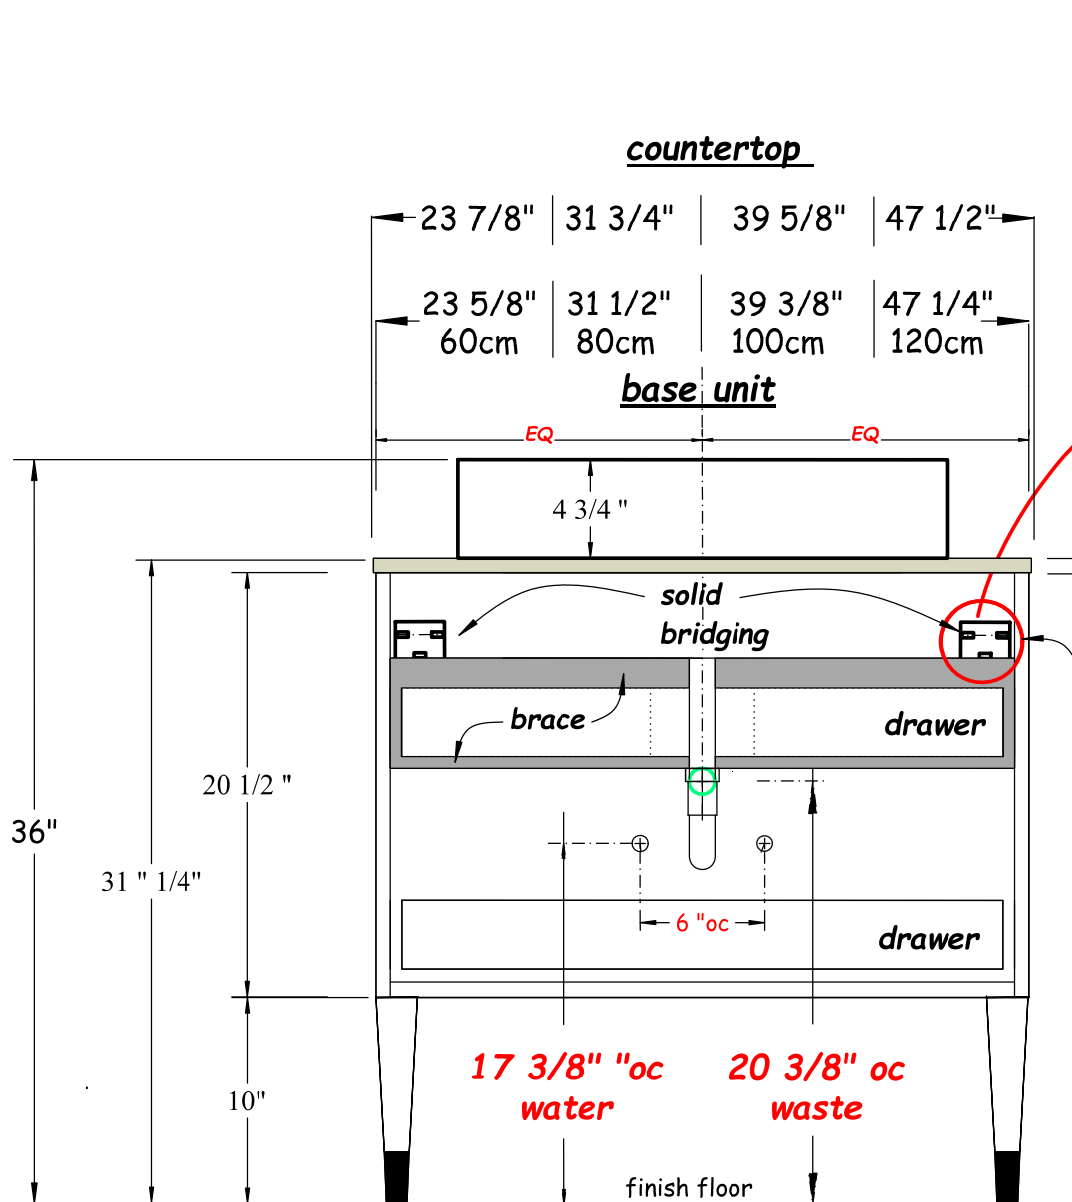

Front View

**mounting
bracket detail**

NOTE: Should installation height of vanity be changed, change WASTE & WATER rough-in dimensions accordingly.

Front View

NOTE: Should installation height of vanity be changed, change WASTE & WATER rough-in dimensions accordingly.

NOTE: Should installation height of vanity be changed, change WASTE & WATER rough-in dimensions accordingly.

Front View

countertop

Glass top & basin - VA002

Plan View

countertop

Glass top & basin - VA005

Plan View

countertop

base unit

Solid Surface top & basin-LB440

Plan View

countertop

base unit

Solid Surface top & basin-LB175

Plan View

Plan View