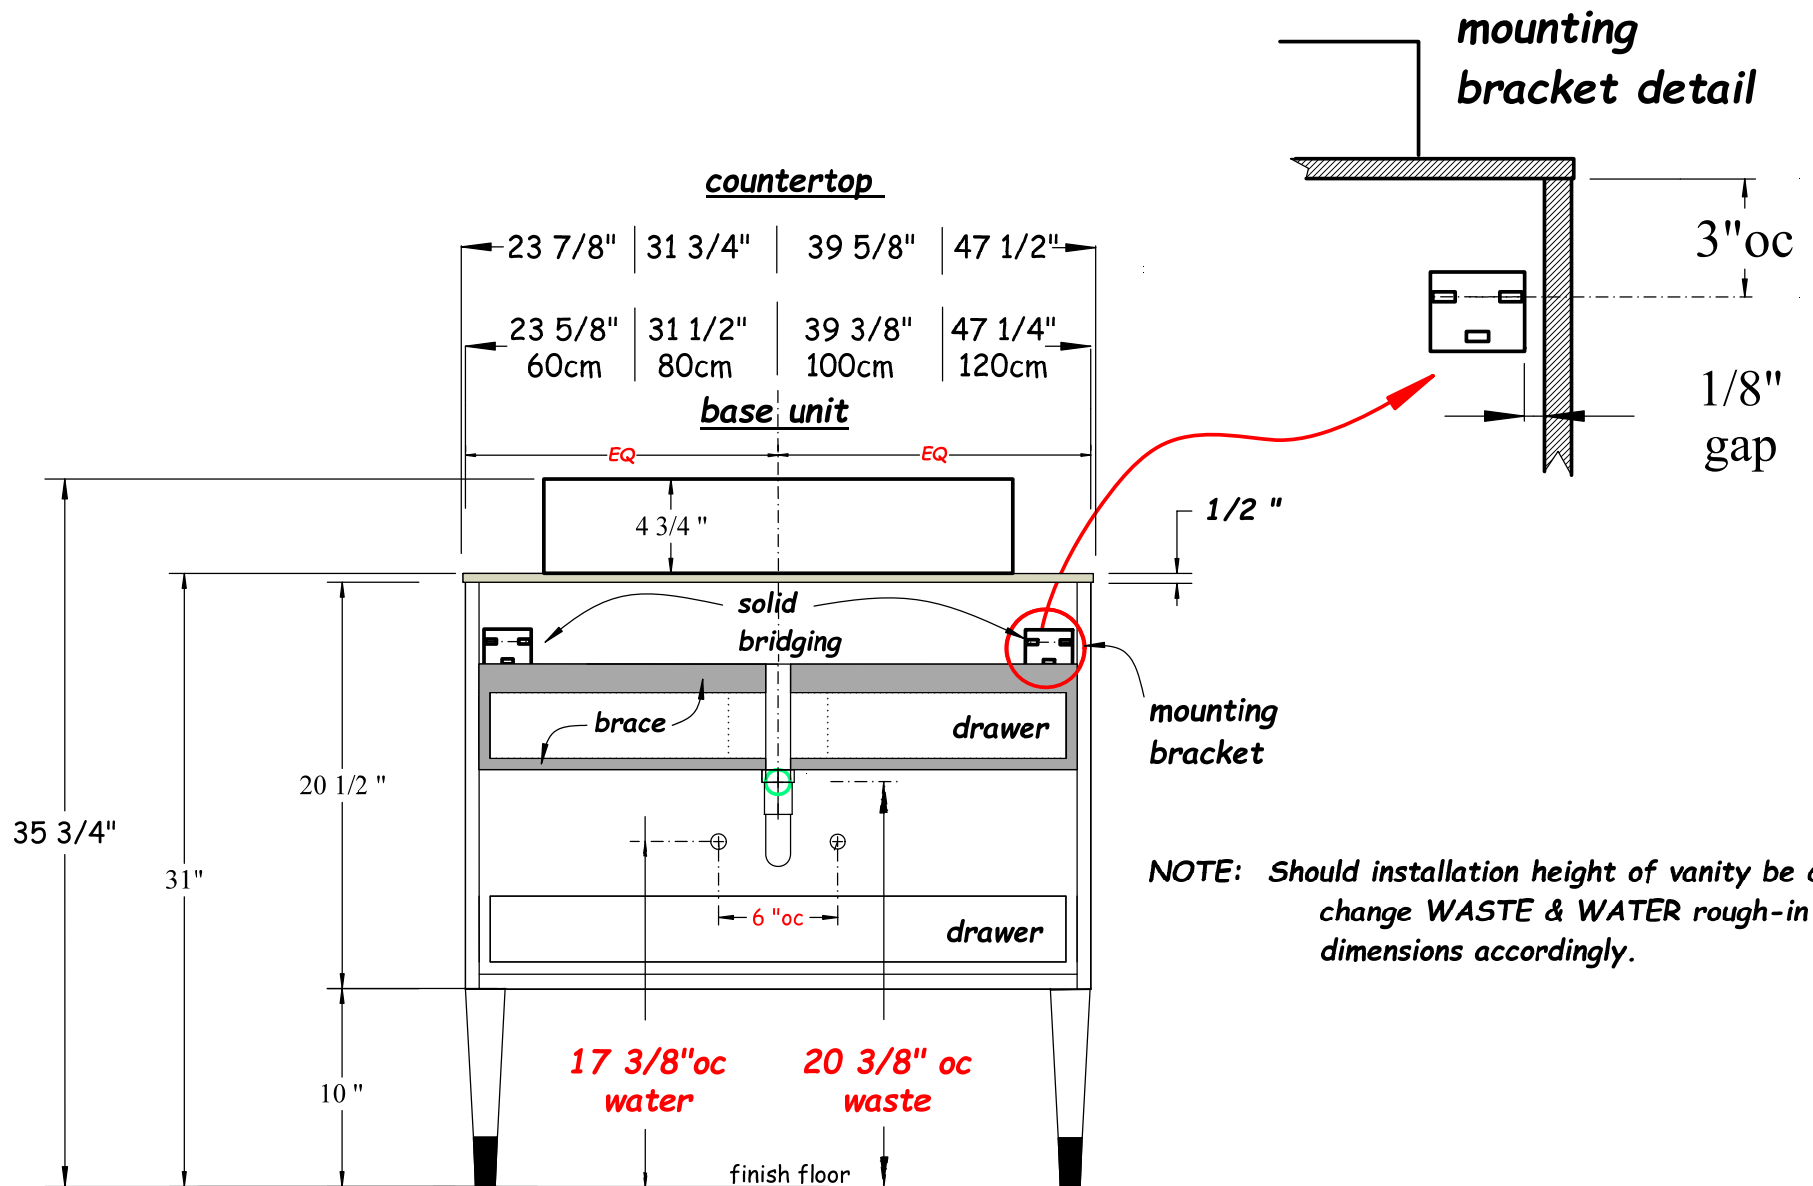

Front View

**mounting
bracket detail**

NOTE: Should installation height of vanity be changed, change WASTE & WATER rough-in dimensions accordingly.

Front View

NOTE: Should installation height of vanity be changed, change WASTE & WATER rough-in dimensions accordingly.

NOTE: Should installation height of vanity be changed, change WASTE & WATER rough-in dimensions accordingly.

Front View

countertop

Glass top & basin - VA002

Plan View

countertop

Glass top & basin - VA005

Plan View

countertop

base unit

Solid Surface top & basin-LB440

Plan View

countertop

base unit

Solid Surface top & basin-LB175

Plan View

Plan View