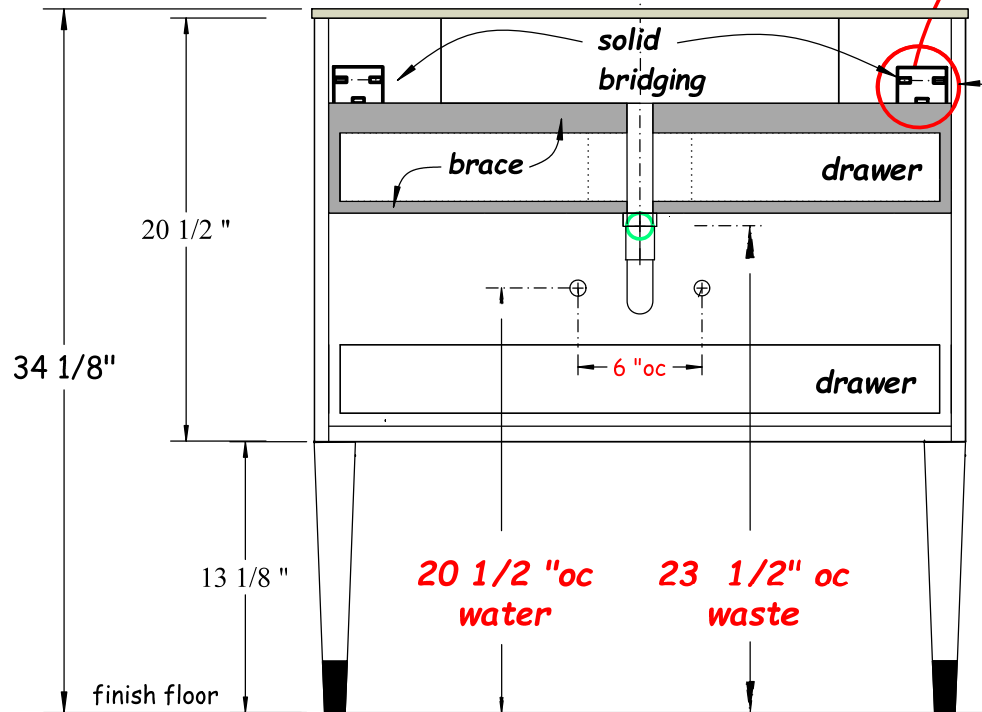

Hastings
Tile & Bath

"Mako" 52cm LEGS
w/ Integrated basin & CT

HASTING TILE AND BATH
711-8 KOEHLER AVE
RONKONKOMA, NY 11779
1-800-351-0038

DATE: 1/11/22

BY: mjh

pg 1

**mounting
bracket detail**

NOTE: Should installation height of vanity be changed, change WASTE & WATER rough-in dimensions accordingly.

Front View

**mounting
bracket detail**

NOTE: Should installation height of vanity be changed, change WASTE & WATER rough-in dimensions accordingly.

Front View

NOTE: Should installation height of vanity be changed, change WASTE & WATER rough-in dimensions accordingly.

NOTE: Should installation height of vanity be changed, change WASTE & WATER rough-in dimensions accordingly.

Front View

countertop

Glass top & basin - VA002

Plan View

countertop

Glass top & basin - VA005

Plan View

Plan View