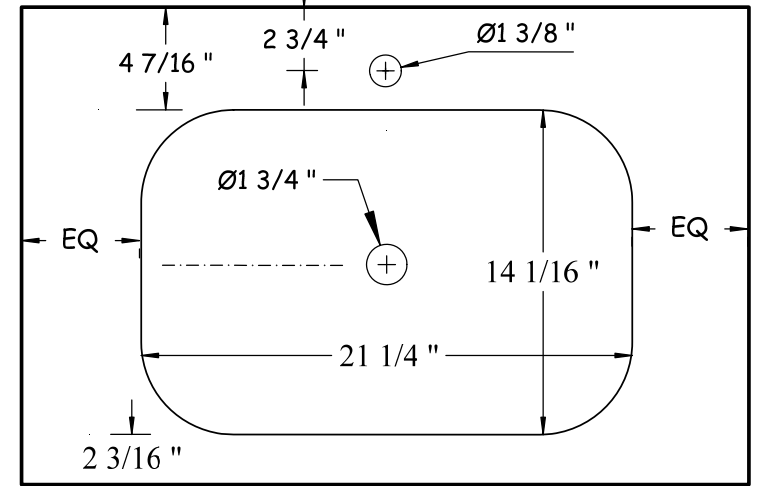

Front View

**mounting
bracket detail**

NOTE: Should installation height of vanity be changed, change WASTE & WATER rough-in dimensions accordingly.

Front View

NOTE: Should installation height of vanity be changed, change WASTE & WATER rough-in dimensions accordingly.

NOTE: Should installation height of vanity be changed, change WASTE & WATER rough-in dimensions accordingly.

Front View

countertop

Glass top & basin - VA002

Plan View

countertop

Glass top & basin - VA005

Plan View

countertop

base unit

Solid Surface top & basin-LB440

Plan View

countertop

base unit

Solid Surface top & basin-LB175

Plan View

Plan View