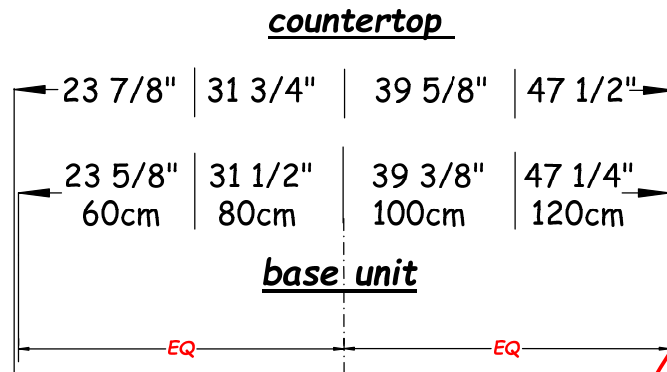

Hastings
Tile & Bath

"Mako" 52cm LEGS
w/ Integrated basin & CT

HASTING TILE AND BATH
711-8 KOEHLER AVE
RONKONKOMA, NY 11779
1-800-351-0038

DATE: 1/11/22

BY: mjh

pg 1

**mounting
bracket detail**

NOTE: Should installation height of vanity be changed, change WASTE & WATER rough-in dimensions accordingly.

Front View

**mounting
bracket detail**

NOTE: Should installation height of vanity be changed, change WASTE & WATER rough-in dimensions accordingly.

Front View

NOTE: Should installation height of vanity be changed, change WASTE & WATER rough-in dimensions accordingly.

NOTE: Should installation height of vanity be changed, change WASTE & WATER rough-in dimensions accordingly.

Front View

countertop

Glass top & basin - VA002

Plan View

countertop

Glass top & basin - VA005

Plan View

Plan View