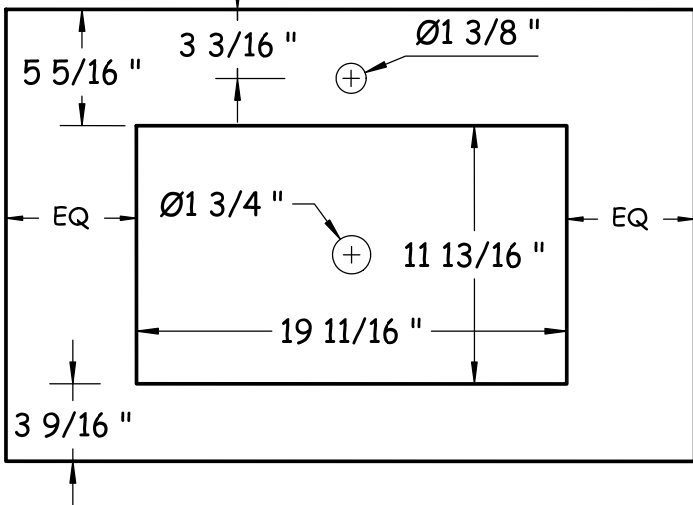

Porcelain top & integrated basin-LV943