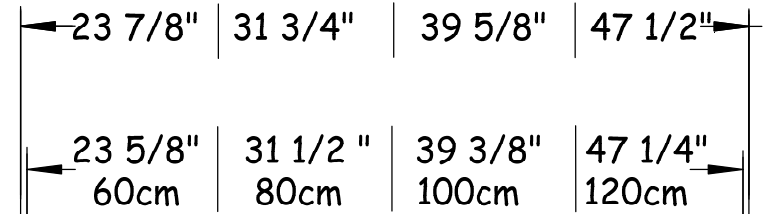

NOTE: Should installation height of vanity be changed, change WASTE & WATER rough-in dimensions accordingly.

Front View

countertop

Glass top & basin - VA002

Plan View

countertop

Glass top & basin - VA005

Plan View

countertop

base unit

Solid Surface top & basin-LB440

Plan View

countertop

base unit

Solid Surface top & basin-LB175

Plan View

Plan View