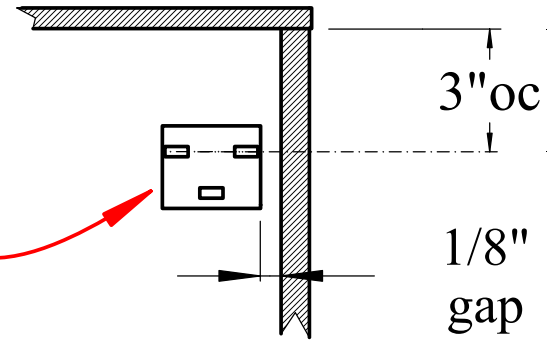

Hastings
Tile & Bath

"Mako" 52cm LEGS
w/ Integrated basin & CT

HASTING TILE AND BATH
711-8 KOEHLER AVE
RONKONKOMA, NY 11779
1-800-351-0038

DATE: 1/11/22

BY: mjh

pg 1

**mounting
bracket detail**

NOTE: Should installation height of vanity be changed, change WASTE & WATER rough-in dimensions accordingly.

Front View

**mounting
bracket detail**

NOTE: Should installation height of vanity be changed, change WASTE & WATER rough-in dimensions accordingly.

Front View

NOTE: Should installation height of vanity be changed, change WASTE & WATER rough-in dimensions accordingly.

NOTE: Should installation height of vanity be changed, change WASTE & WATER rough-in dimensions accordingly.

Front View

countertop

Glass top & basin - VA002

Plan View

countertop

Glass top & basin - VA005

Plan View

Plan View