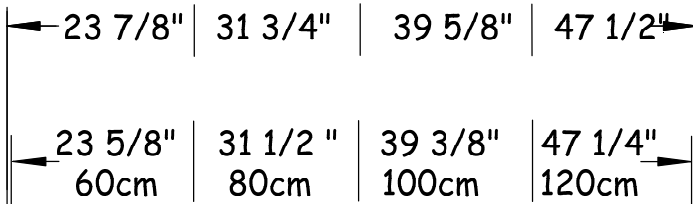

countertop

base unit