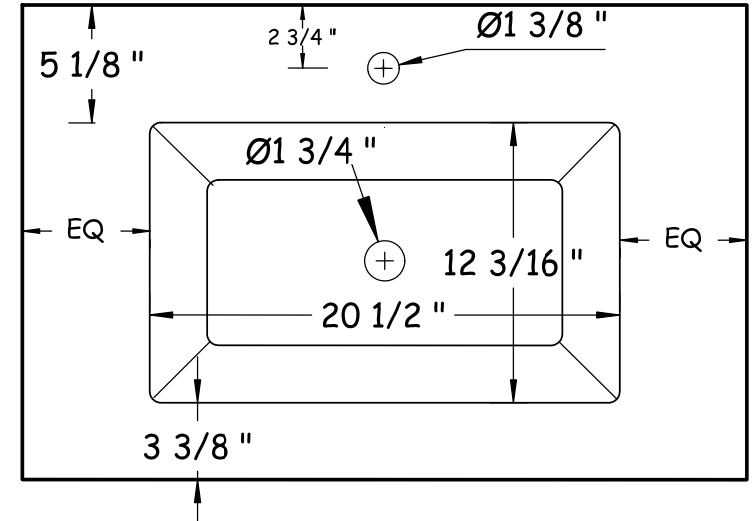

Front View

**mounting
bracket detail**

NOTE: Should installation height of vanity be changed, change WASTE & WATER rough-in dimensions accordingly.

Front View

NOTE: Should installation height of vanity be changed, change WASTE & WATER rough-in dimensions accordingly.

NOTE: Should installation height of vanity be changed, change WASTE & WATER rough-in dimensions accordingly.

Front View

countertop

Glass top & basin - VA002

Plan View

countertop

Glass top & basin - VA005

Plan View

Plan View