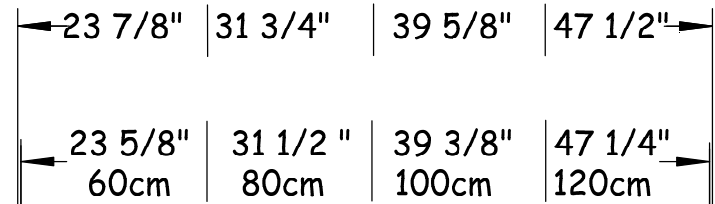

countertop

base unit