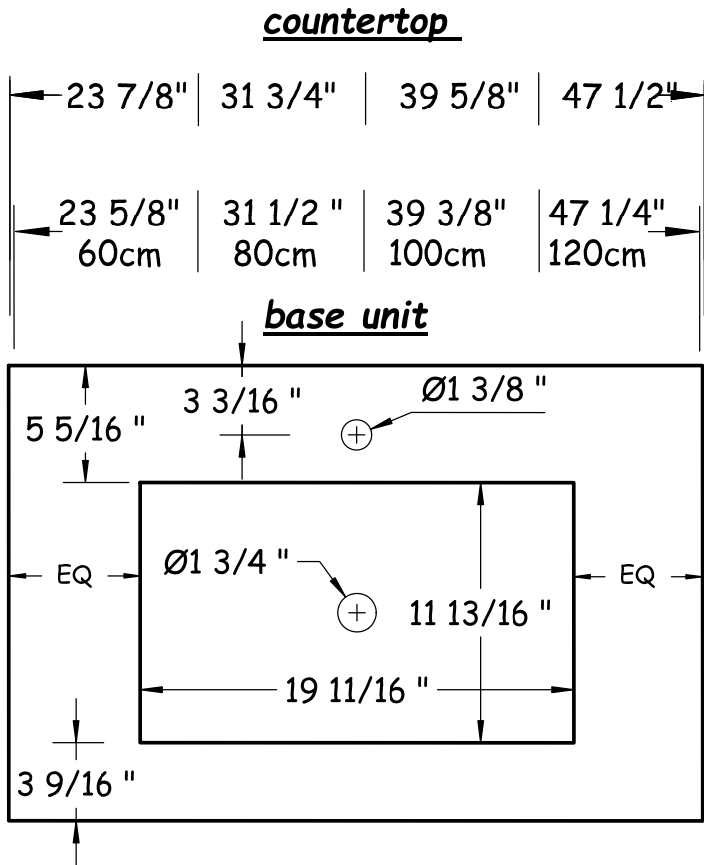

Front View

NOTE: Should installation height of vanity be changed, change WASTE & WATER rough-in dimensions accordingly.

Front View

countertop

Glass top & basin - VA002

Plan View

countertop

Glass top & basin - VA005

Plan View

countertop

base unit

Solid Surface top & basin-LB440

Plan View

countertop

base unit

Solid Surface top & basin-LB175

Plan View

Porcelain top & integrated basin-LV943

Plan View

**Solid Surface Top & Vessel-LV945
-LV946**

matte - LV945 / glossy - LV946

Plan View