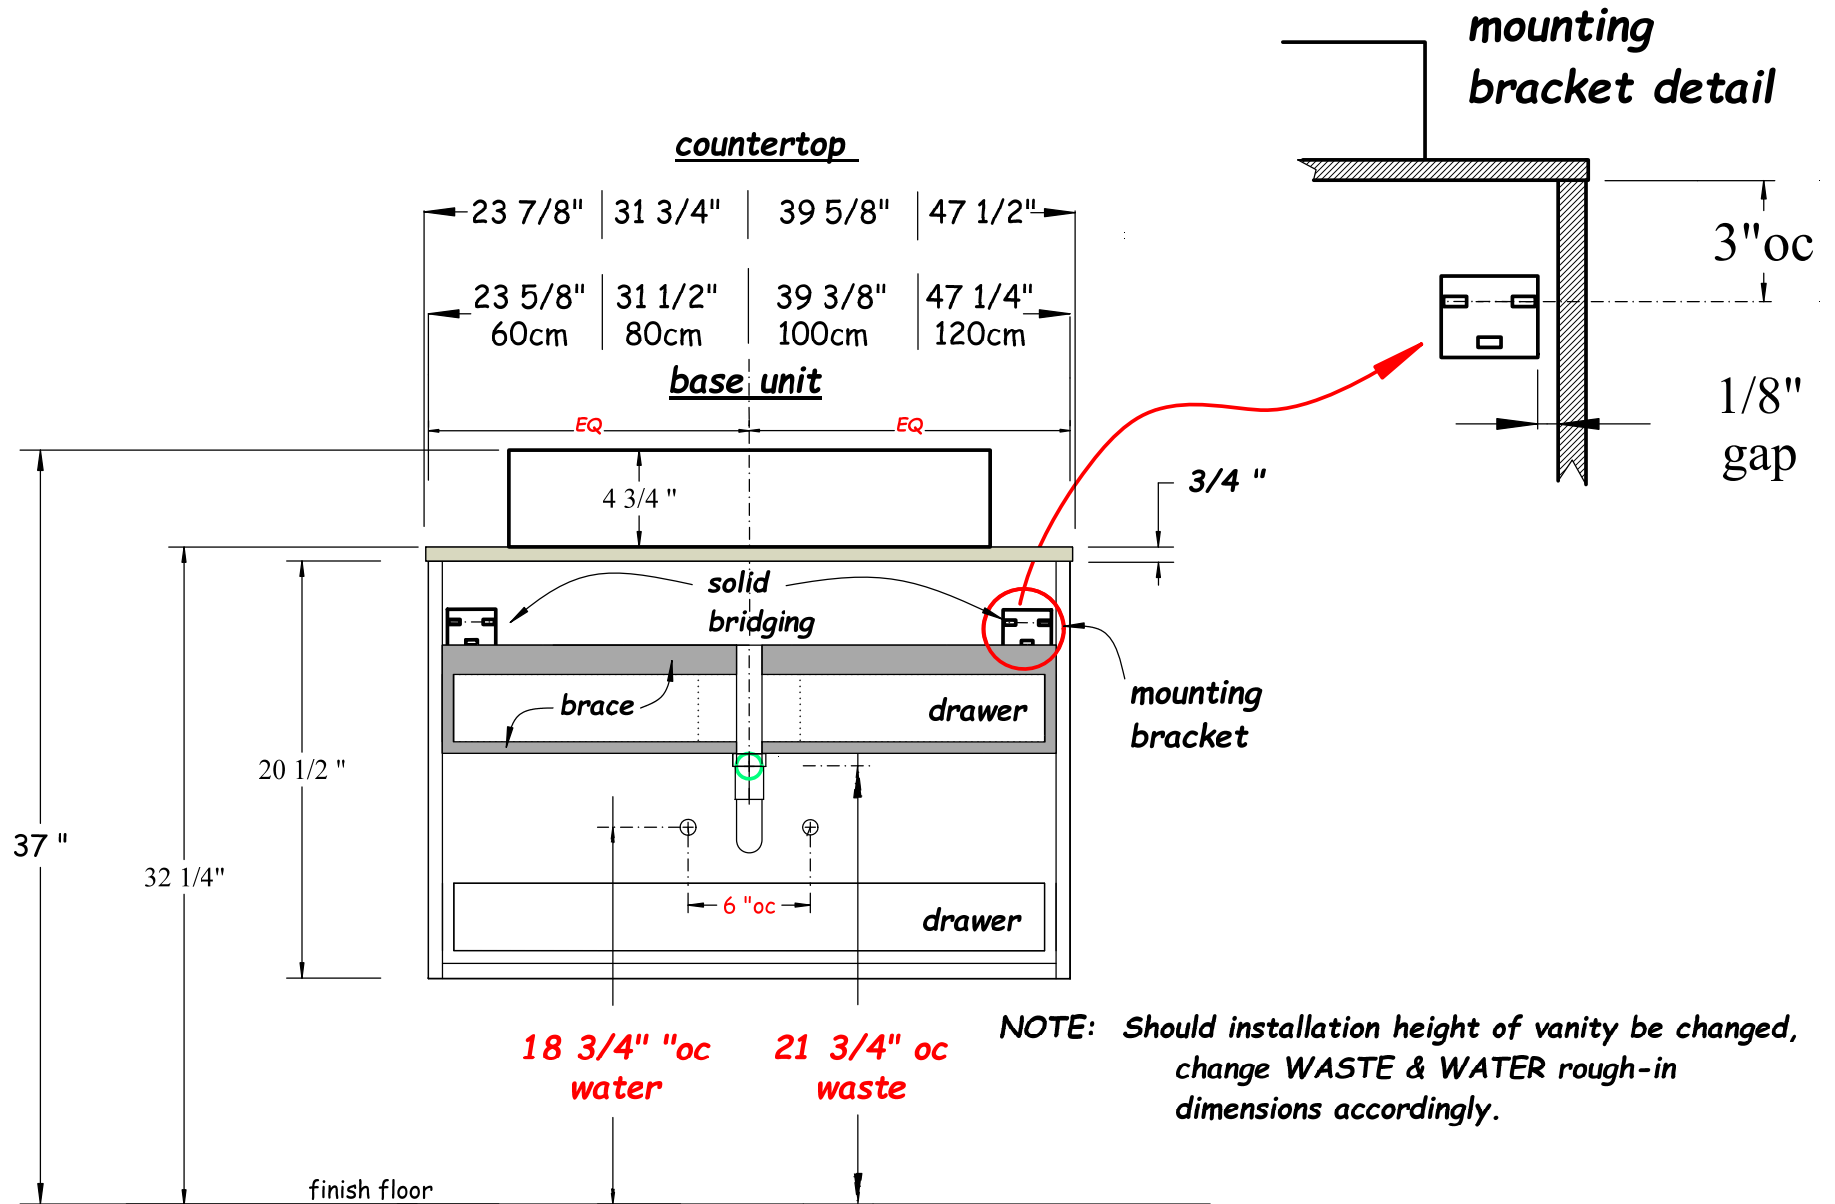

**Hastings
Tile & Bath**

**"Mako" 52cm wall hung
w/ Integrated basin & CT**

HASTING TILE AND BATH
711-8 KOEHLER AVE
RONKONKOMA, NY 11779
1-800-351-0038

DATE: 1/11/22

BY: mjh

pg 1

NOTE: Should installation height of vanity be changed, change WASTE & WATER rough-in dimensions accordingly.

Front View

NOTE: Should installation height of vanity be changed, change WASTE & WATER rough-in dimensions accordingly.

Front View

countertop

Glass top & basin - VA002

Plan View

countertop

Glass top & basin - VA005

Plan View

countertop

base unit

Solid Surface top & basin-LB440

Plan View

countertop

base unit

Solid Surface top & basin-LB175

Plan View

Porcelain top & integrated basin-LV943

Plan View

**Solid Surface Top & Vessel-LV945
-LV946**

matte - LV945 / glossy - LV946

Plan View