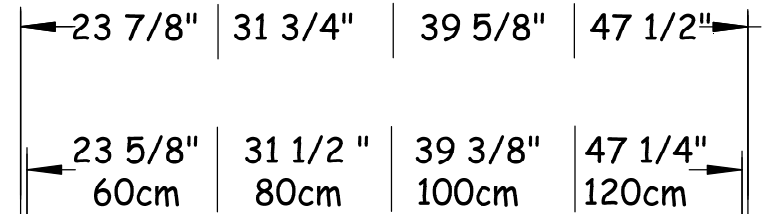

Front View

NOTE: Should installation height of vanity be changed, change WASTE & WATER rough-in dimensions accordingly.

Front View

countertop

Glass top & basin - VA002

Plan View

countertop

Glass top & basin - VA005

Plan View

countertop

base unit

Solid Surface top & basin-LB440

Plan View

countertop

base unit

Solid Surface top & basin-LB175

Plan View

Porcelain top & integrated basin-LV943

Plan View

**Solid Surface Top & Vessel-LV945
-LV946**

matte - LV945 / glossy - LV946

Plan View