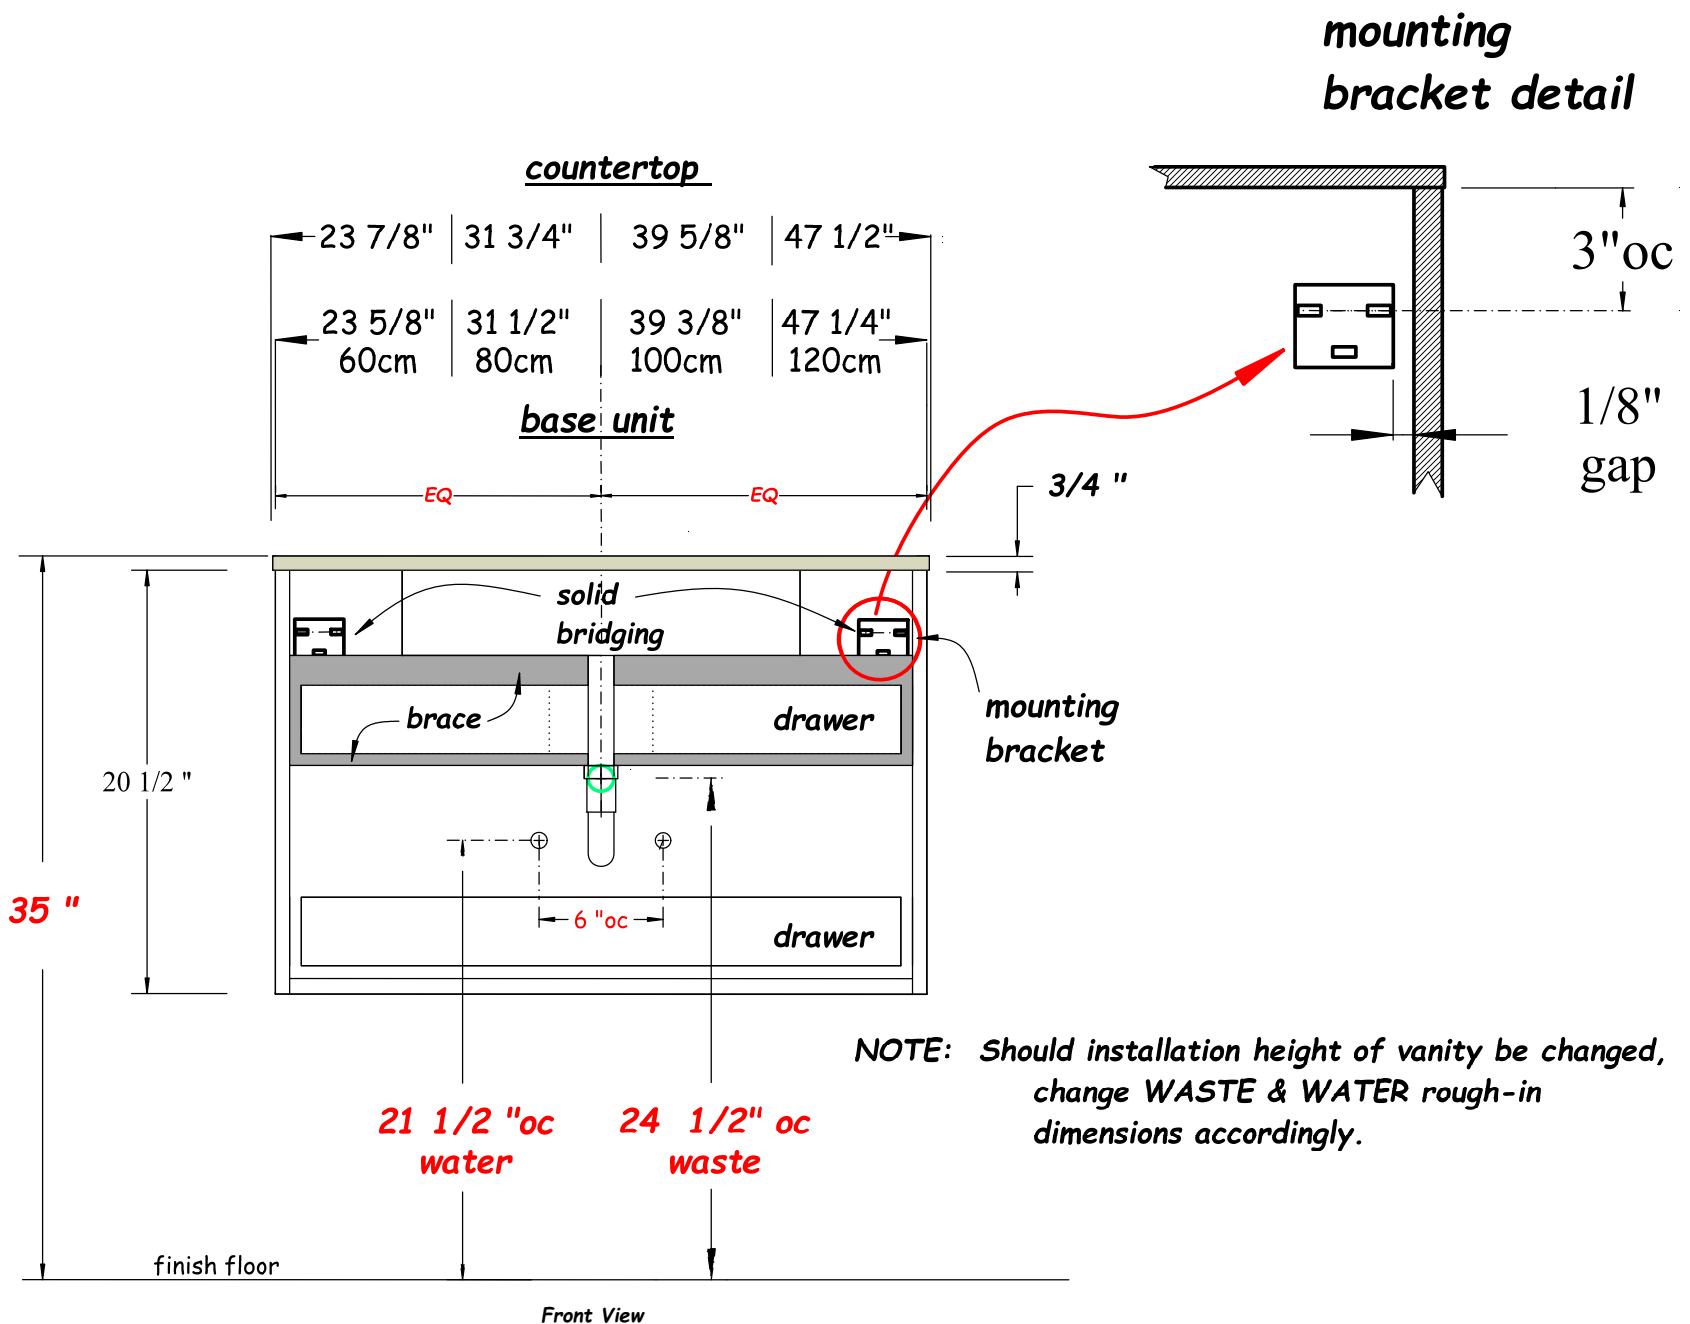

**Hastings
Tile & Bath**

**"Mako" 52cm wall hung
w/ Integrated basin & CT**

HASTING TILE AND BATH
711-8 KOEHLER AVE
RONKONKOMA, NY 11779
1-800-351-0038

DATE: 1/11/22

BY: mjh

pg 1

NOTE: Should installation height of vanity be changed, change WASTE & WATER rough-in dimensions accordingly.

Front View

NOTE: Should installation height of vanity be changed, change WASTE & WATER rough-in dimensions accordingly.

Front View

countertop

Glass top & basin - VA002

Plan View

countertop

Glass top & basin - VA005

Plan View

countertop

base unit

Solid Surface top & basin-LB440

Plan View

countertop

base unit

Solid Surface top & basin-LB175

Plan View

Porcelain top & integrated basin-LV943

Plan View

**Solid Surface Top & Vessel-LV945
-LV946**

matte - LV945 / glossy - LV946

Plan View