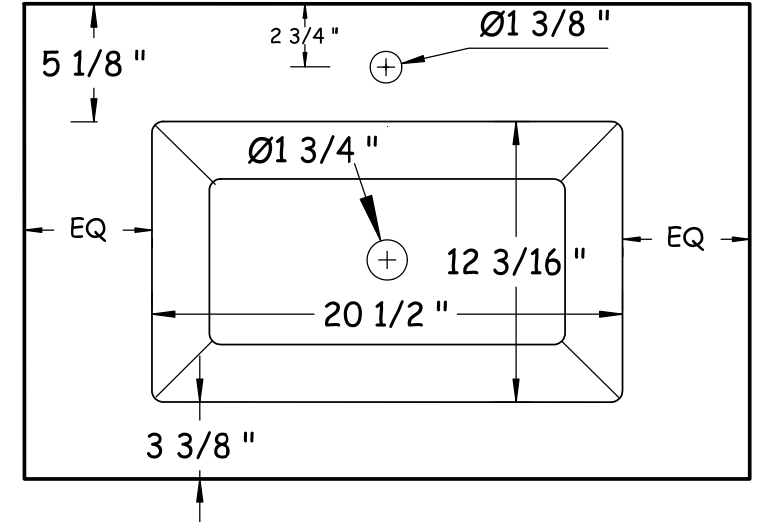

Front View

NOTE: Should installation height of vanity be changed, change WASTE & WATER rough-in dimensions accordingly.

Front View

countertop

Glass top & basin - VA002

Plan View

countertop

Glass top & basin - VA005

Plan View

countertop

base unit

Solid Surface top & basin-LB440

Plan View

countertop

base unit

Solid Surface top & basin-LB175