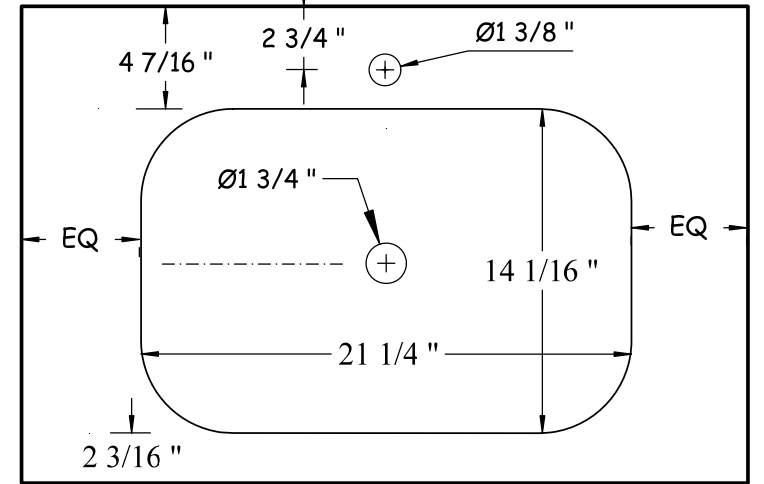

Front View

NOTE: Should installation height of vanity be changed, change WASTE & WATER rough-in dimensions accordingly.

Front View

countertop

Glass top & basin - VA002

Plan View

countertop

Glass top & basin - VA005

Plan View

countertop

base unit

Solid Surface top & basin-LB440

Plan View

countertop

base unit

Solid Surface top & basin-LB175

Plan View

Porcelain top & integrated basin-LV943

Plan View

**Solid Surface Top & Vessel-LV945
-LV946**

matte - LV945 / glossy - LV946

Plan View