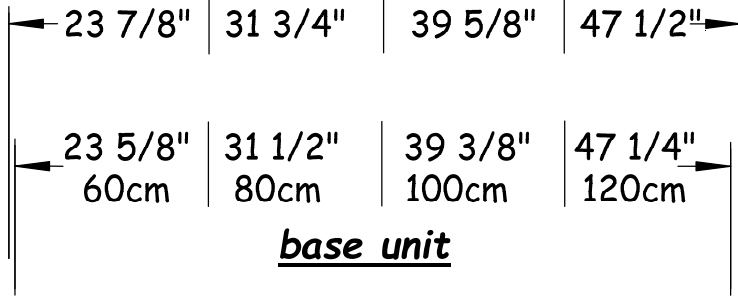

Front View

NOTE: Should installation height of vanity be changed, change WASTE & WATER rough-in dimensions accordingly.

Front View

countertop

Glass top & basin - VA002

Plan View

countertop

Glass top & basin - VA005

Plan View

countertop

base unit

Solid Surface top & basin-LB440

Plan View

countertop

base unit

Solid Surface top & basin-LB175