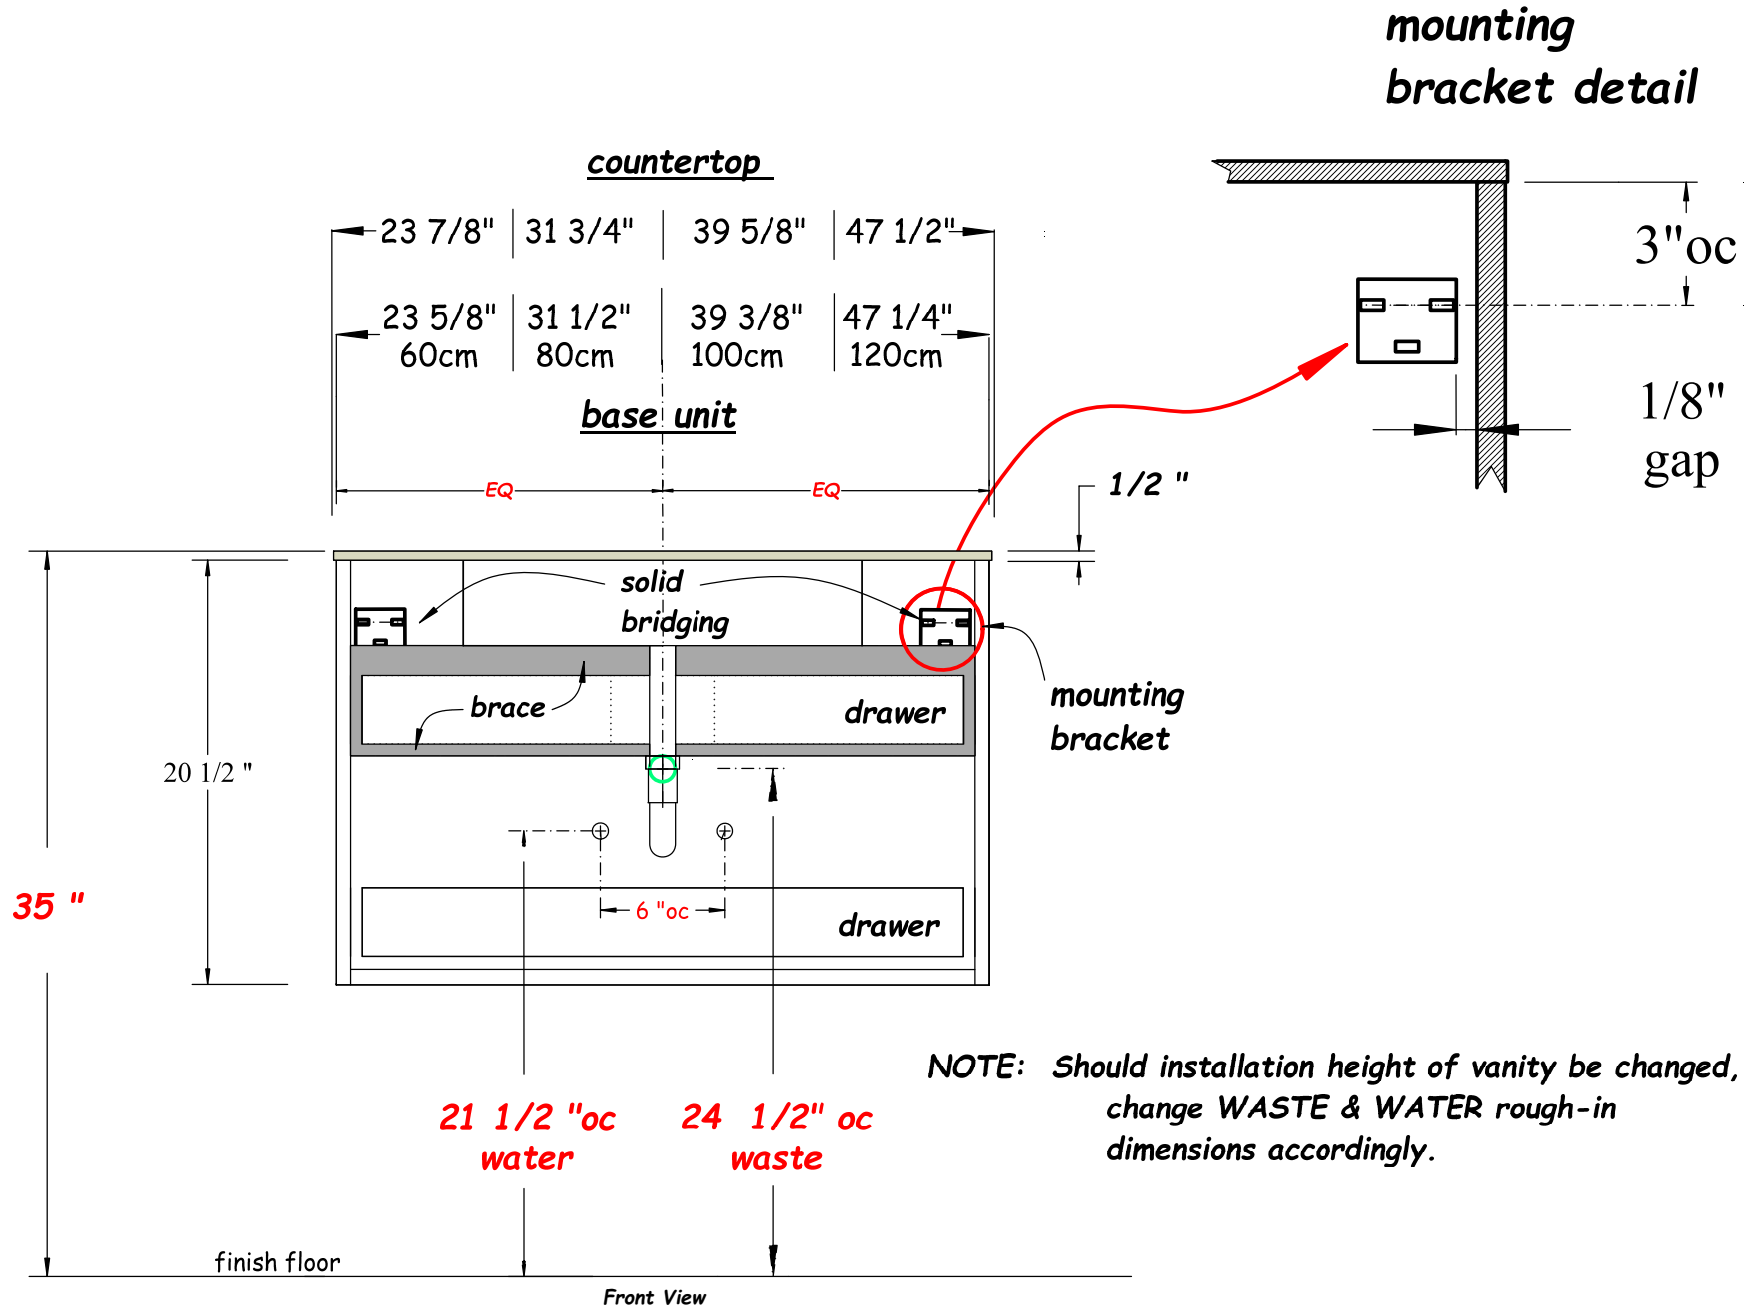

**Hastings
Tile & Bath**

**"Mako" 52cm wall hung
w/ Integrated basin & CT**

HASTING TILE AND BATH
711-8 KOEHLER AVE
RONKONKOMA, NY 11779
1-800-351-0038

DATE: 1/11/22

BY: mjh

pg 1

NOTE: Should installation height of vanity be changed, change WASTE & WATER rough-in dimensions accordingly.

Front View

NOTE: Should installation height of vanity be changed, change WASTE & WATER rough-in dimensions accordingly.

Front View

countertop

Glass top & basin - VA002

Plan View

countertop

Glass top & basin - VA005

Plan View

countertop

base unit

Solid Surface top & basin-LB440

Plan View

countertop

base unit

Solid Surface top & basin-LB175

Plan View

Porcelain top & integrated basin-LV943

Plan View

**Solid Surface Top & Vessel-LV945
-LV946**

matte - LV945 / glossy - LV946

Plan View