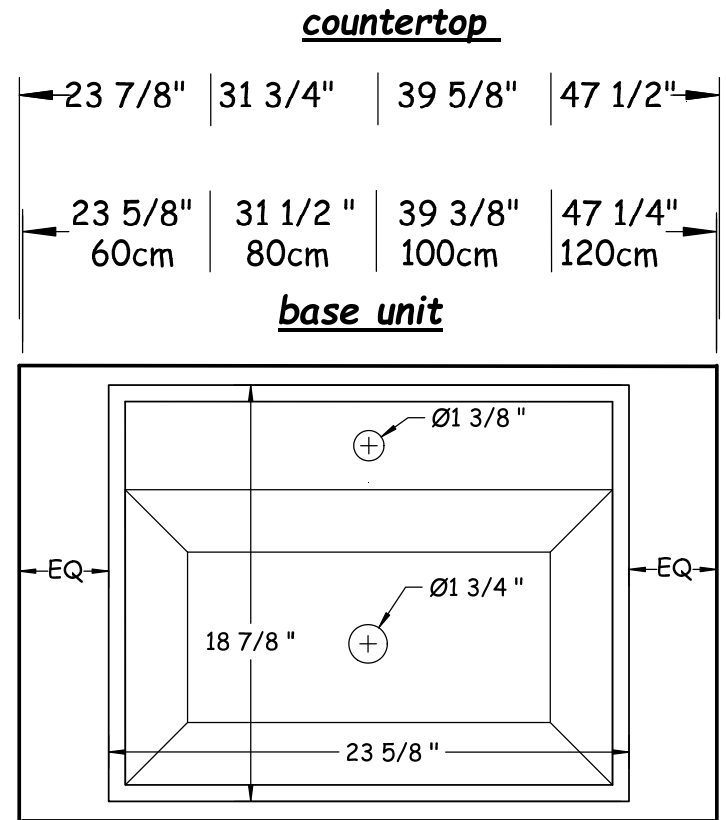

Front View

NOTE: Should installation height of vanity be changed, change WASTE & WATER rough-in dimensions accordingly.

Front View

countertop

Glass top & basin - VA002

Plan View

countertop

Glass top & basin - VA005

Plan View

countertop

base unit

Solid Surface top & basin-LB440

Plan View

countertop

base unit

Solid Surface top & basin-LB175

Plan View

Porcelain top & integrated basin-LV943

Plan View

**Solid Surface Top & Vessel-LV945
-LV946**

matte - LV945 / glossy - LV946

Plan View