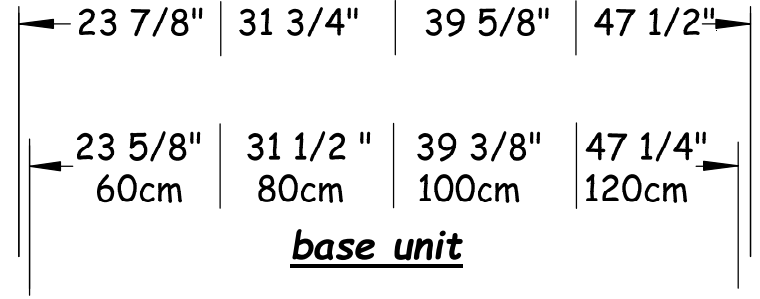

Front View

NOTE: Should installation height of vanity be changed, change WASTE & WATER rough-in dimensions accordingly.

Front View

countertop

Glass top & basin - VA002

Plan View

countertop

Glass top & basin - VA005