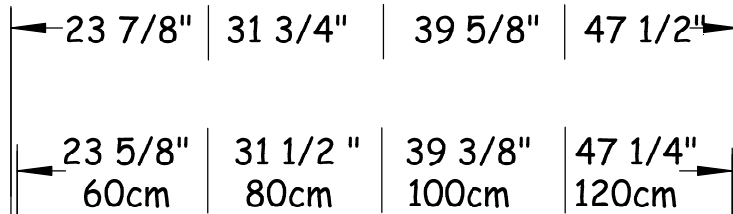

countertop