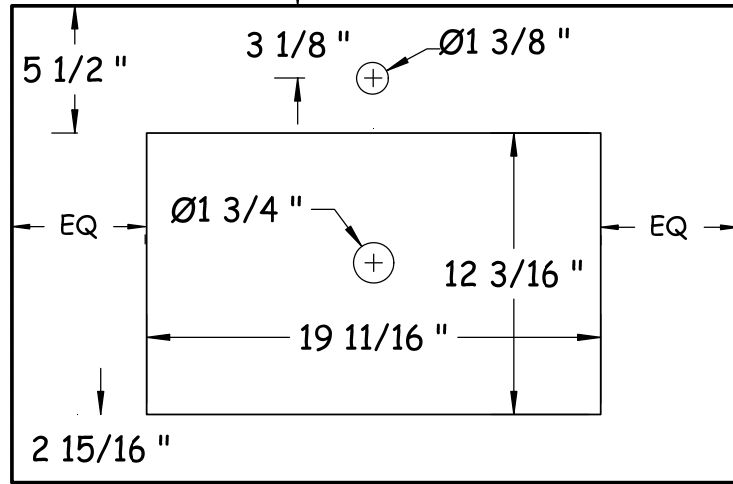

Front View

NOTE: Should installation height of vanity be changed, change WASTE & WATER rough-in dimensions accordingly.

Front View

countertop

Glass top & basin - VA002

Plan View

countertop

Glass top & basin - VA005

Plan View

countertop

base unit

Solid Surface top & basin-LB440

Plan View

countertop

base unit

Solid Surface top & basin-LB175

Plan View

Porcelain top & integrated basin-LV943

Plan View

**Solid Surface Top & Vessel-LV945
-LV946**

matte - LV945 / glossy - LV946

Plan View