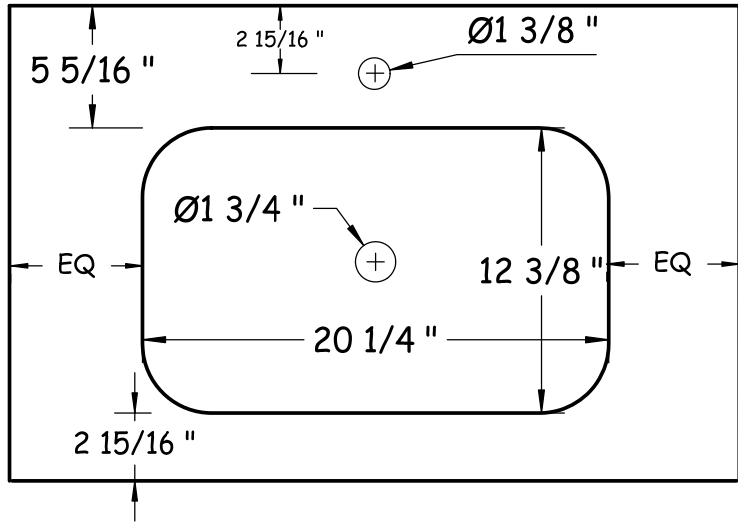

Front View

NOTE: Should installation height of vanity be changed, change WASTE & WATER rough-in dimensions accordingly.

Front View

countertop

Glass top & basin - VA002

Plan View

countertop

Glass top & basin - VA005

Plan View

countertop

base unit

Solid Surface top & basin-LB440

Plan View

countertop

base unit

Solid Surface top & basin-LB175

Plan View

Porcelain top & integrated basin-LV943

Plan View

**Solid Surface Top & Vessel-LV945
-LV946**

matte - LV945 / glossy - LV946

Plan View