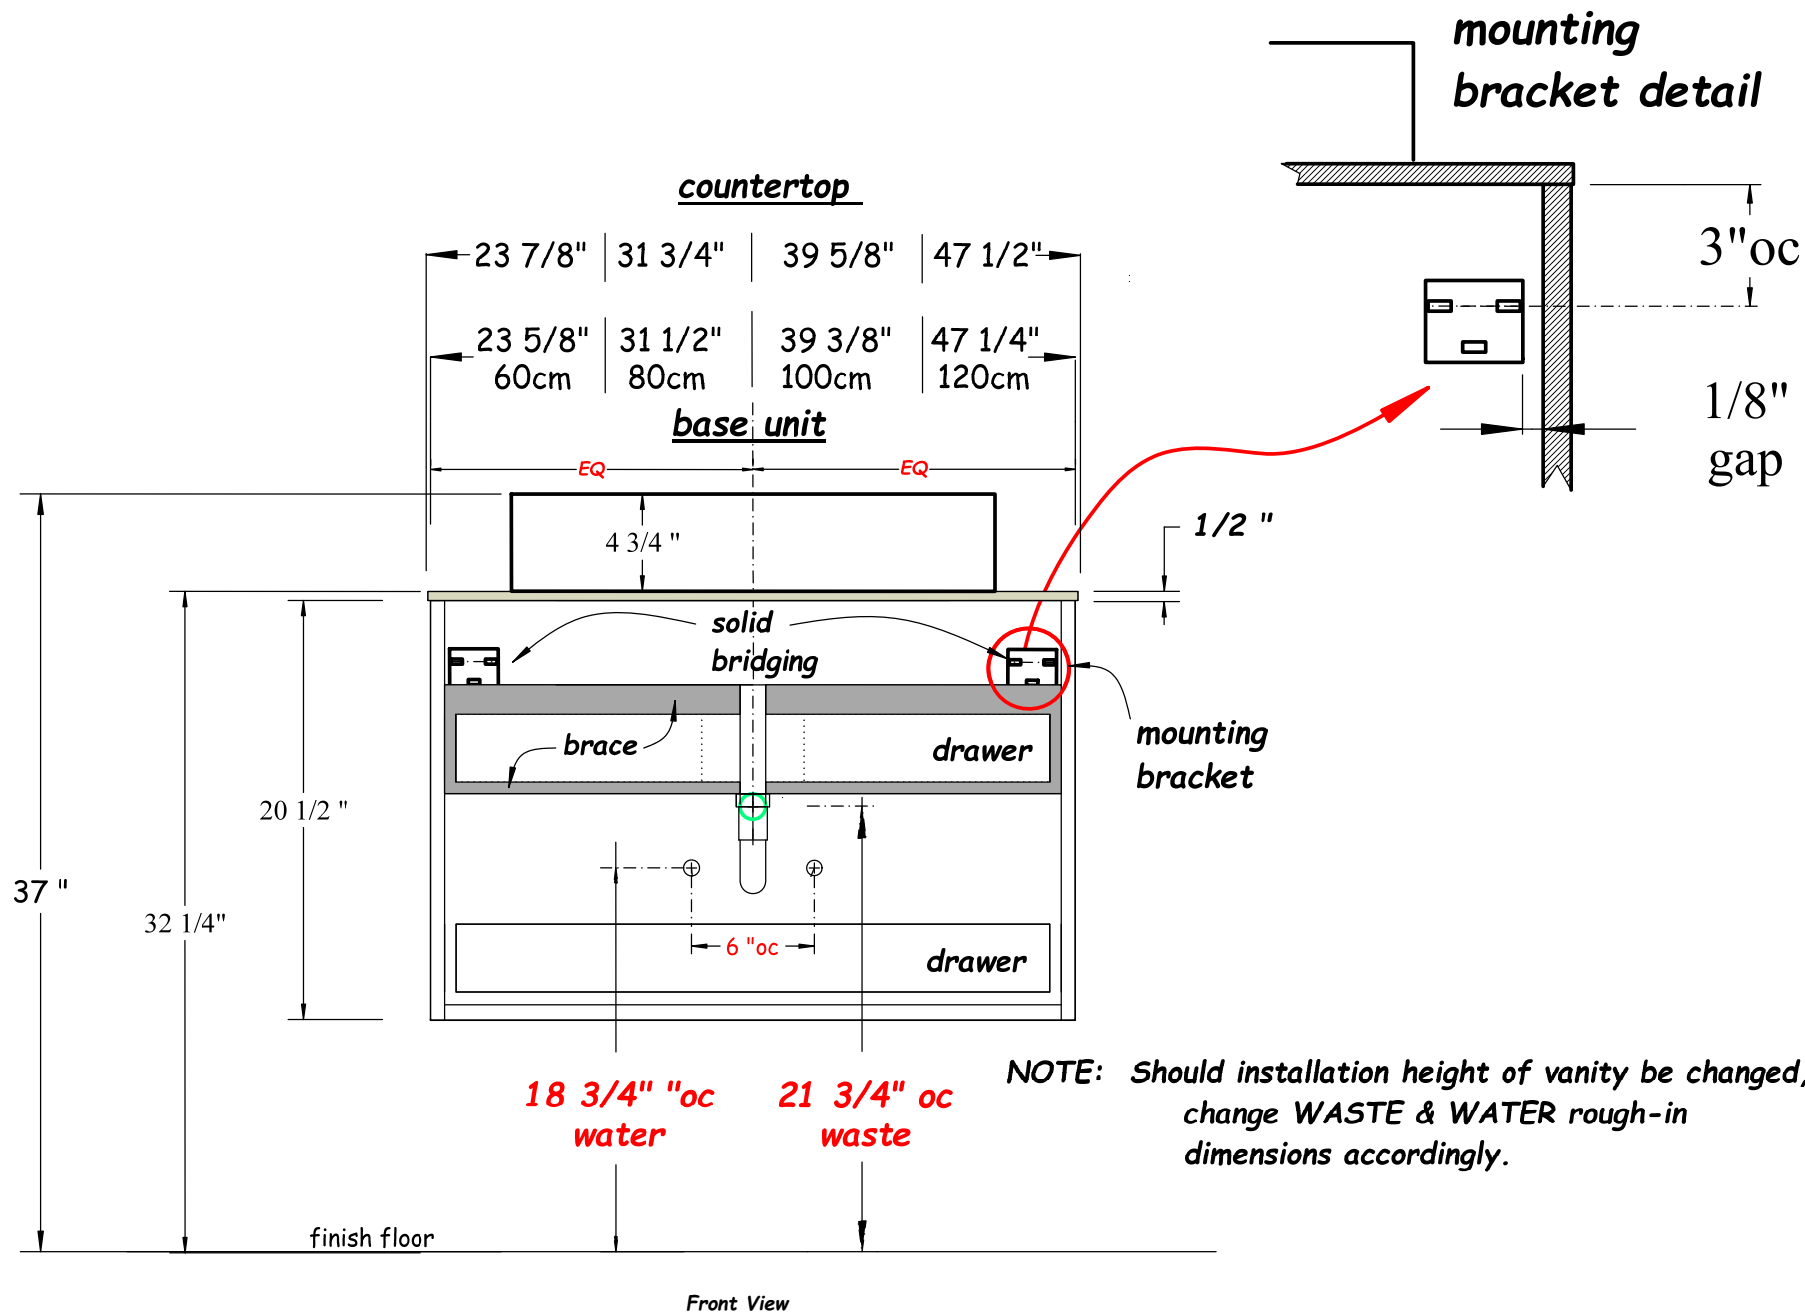

Front View

NOTE: Should installation height of vanity be changed, change WASTE & WATER rough-in dimensions accordingly.

Front View

countertop

Glass top & basin - VA002

Plan View

countertop

Glass top & basin - VA005

Plan View

countertop

base unit

Solid Surface top & basin-LB440

Plan View

countertop

base unit

Solid Surface top & basin-LB175

Plan View

Porcelain top & integrated basin-LV943

Plan View

**Solid Surface Top & Vessel-LV945
-LV946**

matte - LV945 / glossy - LV946

Plan View