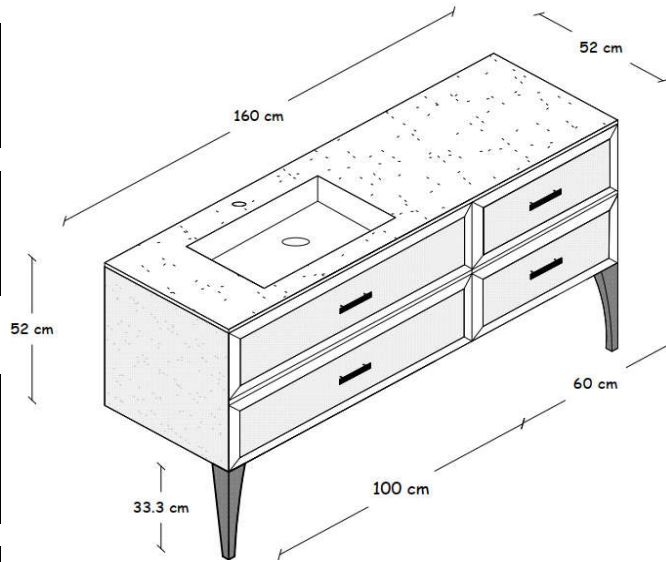

all depths are 52 cm (20-1/2")

Sink base cabinets

one-drawer cabinets 26 cm (10-1/4") height

60 cm	23-5/8"	MAKO-1DW-60-LACM
80 cm	31-1/2"	MAKO-1DW-80-LACM
100 cm	39-3/8"	MAKO-1DW-100-LACM
120 cm	47-1/4"	MAKO-1DW-120-LACM

two-drawer cabinets 52 cm (20-1/2") height

60 cm	23-5/8"	MAKO-2DW-60-LACM
80 cm	31-1/2"	MAKO-2DW-80-LACM
100 cm	39-3/8"	MAKO-2DW-100-LACM
120 cm	47-1/4"	MAKO-2DW-120-LACM

Side cabinets

one-drawer cabinets 26 cm (10-1/4") height

40 cm	15-3/4"	MAKO-1DW-SIDE-40-LACM
60 cm	23-5/8"	MAKO-1DW-SIDE-60-LACM
80 cm	31-1/2"	MAKO-1DW-SIDE-80-LACM
100 cm	39-3/8"	MAKO-1DW-SIDE-100-LACM
120 cm	47-1/4"	MAKO-1DW-SIDE-120-LACM

two-drawer cabinets 52 cm (20-1/2") height

40 cm	15-3/4"	MAKO-2DW-SIDE-40-LACM
60 cm	23-5/8"	MAKO-2DW-SIDE-60-LACM
80 cm	31-1/2"	MAKO-2DW-SIDE-80-LACM
100 cm	39-3/8"	MAKO-2DW-SIDE-100-LACM
120 cm	47-1/4"	MAKO-2DW-SIDE-120-LACM

Legs (only available for 2 Drawer Cabinets)

MAKO-LEGS-???

***Leg height 33.3cm (13-1/8")