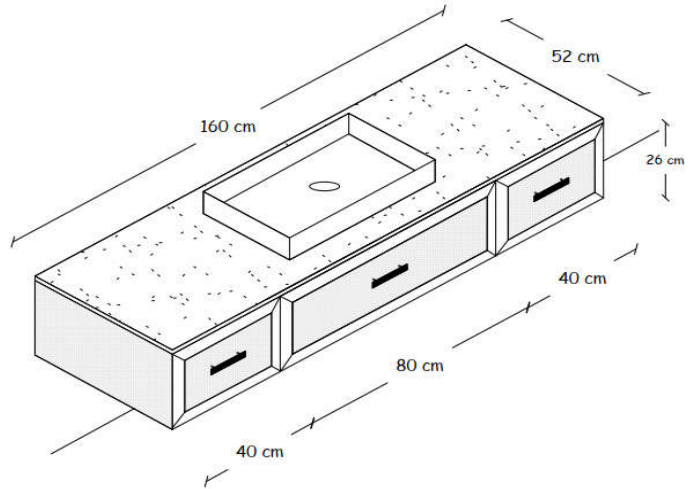

all depths are 52 cm (20-1/2")

Sink base cabinets

one-drawer cabinets 26 cm (10-1/4") height

60 cm	23-5/8"	MAKO-1DW-60-LACM
80 cm	31-1/2"	MAKO-1DW-80-LACM
100 cm	39-3/8"	MAKO-1DW-100-LACM
120 cm	47-1/4"	MAKO-1DW-120-LACM

two-drawer cabinets 52 cm (20-1/2) height

60 cm	23-5/8"	MAKO-2DW-60-LACM
80 cm	31-1/2"	MAKO-2DW-80-LACM
100 cm	39-3/8"	MAKO-2DW-100-LACM
120 cm	47-1/4"	MAKO-2DW-120-LACM

Side cabinets

one-drawer cabinets 26 cm (10-1/4") height

40 cm	15-3/4"	MAKO-1DW-SIDE-40-LACM
60 cm	23-5/8"	MAKO-1DW-SIDE-60-LACM
80 cm	31-1/2"	MAKO-1DW-SIDE-80-LACM
100 cm	39-3/8"	MAKO-1DW-SIDE-100-LACM
120 cm	47-1/4"	MAKO-1DW-SIDE-120-LACM

two-drawer cabinets 52 cm (20-1/2) height

40 cm	15-3/4"	MAKO-2DW-SIDE-40-LACM
60 cm	23-5/8"	MAKO-2DW-SIDE-60-LACM
80 cm	31-1/2"	MAKO-2DW-SIDE-80-LACM
100 cm	39-3/8"	MAKO-2DW-SIDE-100-LACM
120 cm	47-1/4"	MAKO-2DW-SIDE-120-LACM

Legs (only available for 2 Drawer Cabinets)

MAKO-LEGS-???

***Leg height 25.5cm (10")