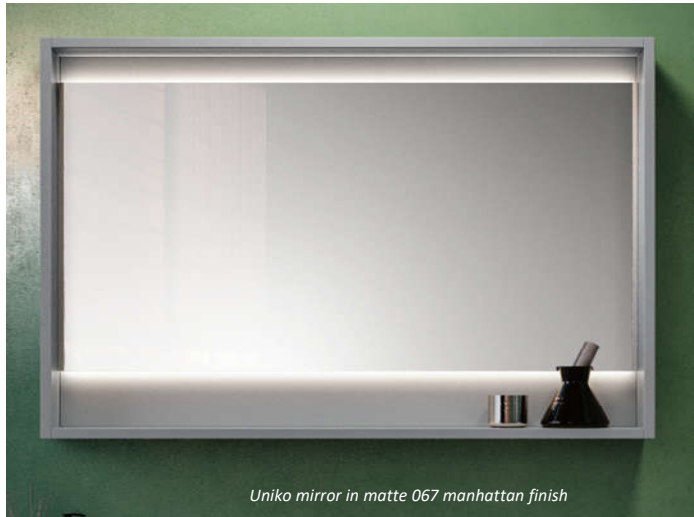

#### with solid-surface top with integrated recessed basin in matte white

	width	item no.
	60 cm	23.62" ONDA-60--A2DW-SST-MT-??
	90 cm	35.43" ONDA-90--A2DW-SST-MT-??
	105 cm	41.34" ONDA-105--A2DW-SST-MT-??

#### with solid-surface top with integrated recessed basin in gloss white

	60 cm	23.62" ONDA-60--A2DW-SST-GL-??
	90 cm	35.43" ONDA-90--A2DW-SST-GL-??
	105 cm	41.34" ONDA-105--A2DW-SST-GL-??

#### with solid-surface top with integrated above-counter basin in matte white

	60 cm	23.62" ONDA-60--A2DW-SSVT-??
	90 cm	35.43" ONDA-90--A2DW-SSVT-??
	105 cm	41.34" ONDA-105--A2DW-SSVT-??

-no overflow, use always open drain, see inside back cover for drains and traps

*tall cabinet and open shelf cabinet in 067 matte manhattan lacquered finish*

*Uniko mirror in 948 vintage avana finish*

*Uniko mirror in matte 067 manhattan finish*

**Onda** One-Door 116 cm (45-5/8") Push-To-Open Tall Storage Cabinets