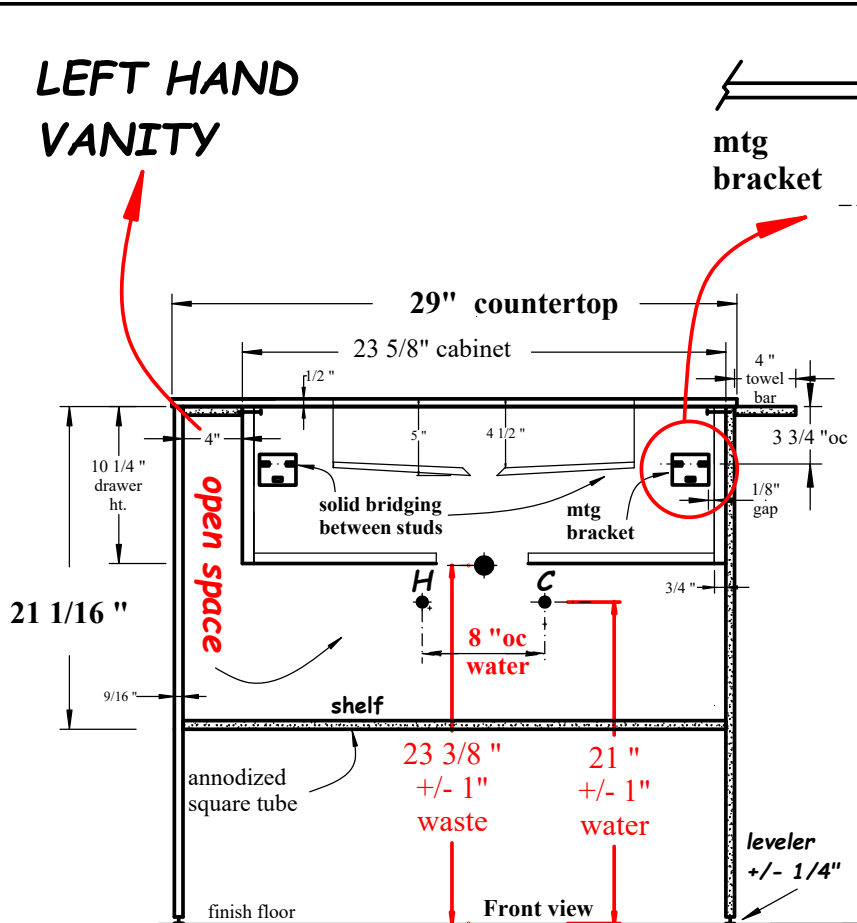

UnderGround

- ... Sizes: 113cm / 93cm / 73cm***
- ... Height: 85cm, w/ legstand***
- ... White solid-surface countertop w/ 50cm integrated basin***
- ... One drawer cabinet w/ black anodized frame & plexi shelf***
- ... Faucet: 1, 2, 3 or no hole***
- ... No Overflow***
- ... Optional: 70cm integrated basin can be used w/ 93 & 113cm countertops***

RIGHT HAND VANITY

LEFT HAND VANITY

RIGHT HAND VANITY

34 1/4"