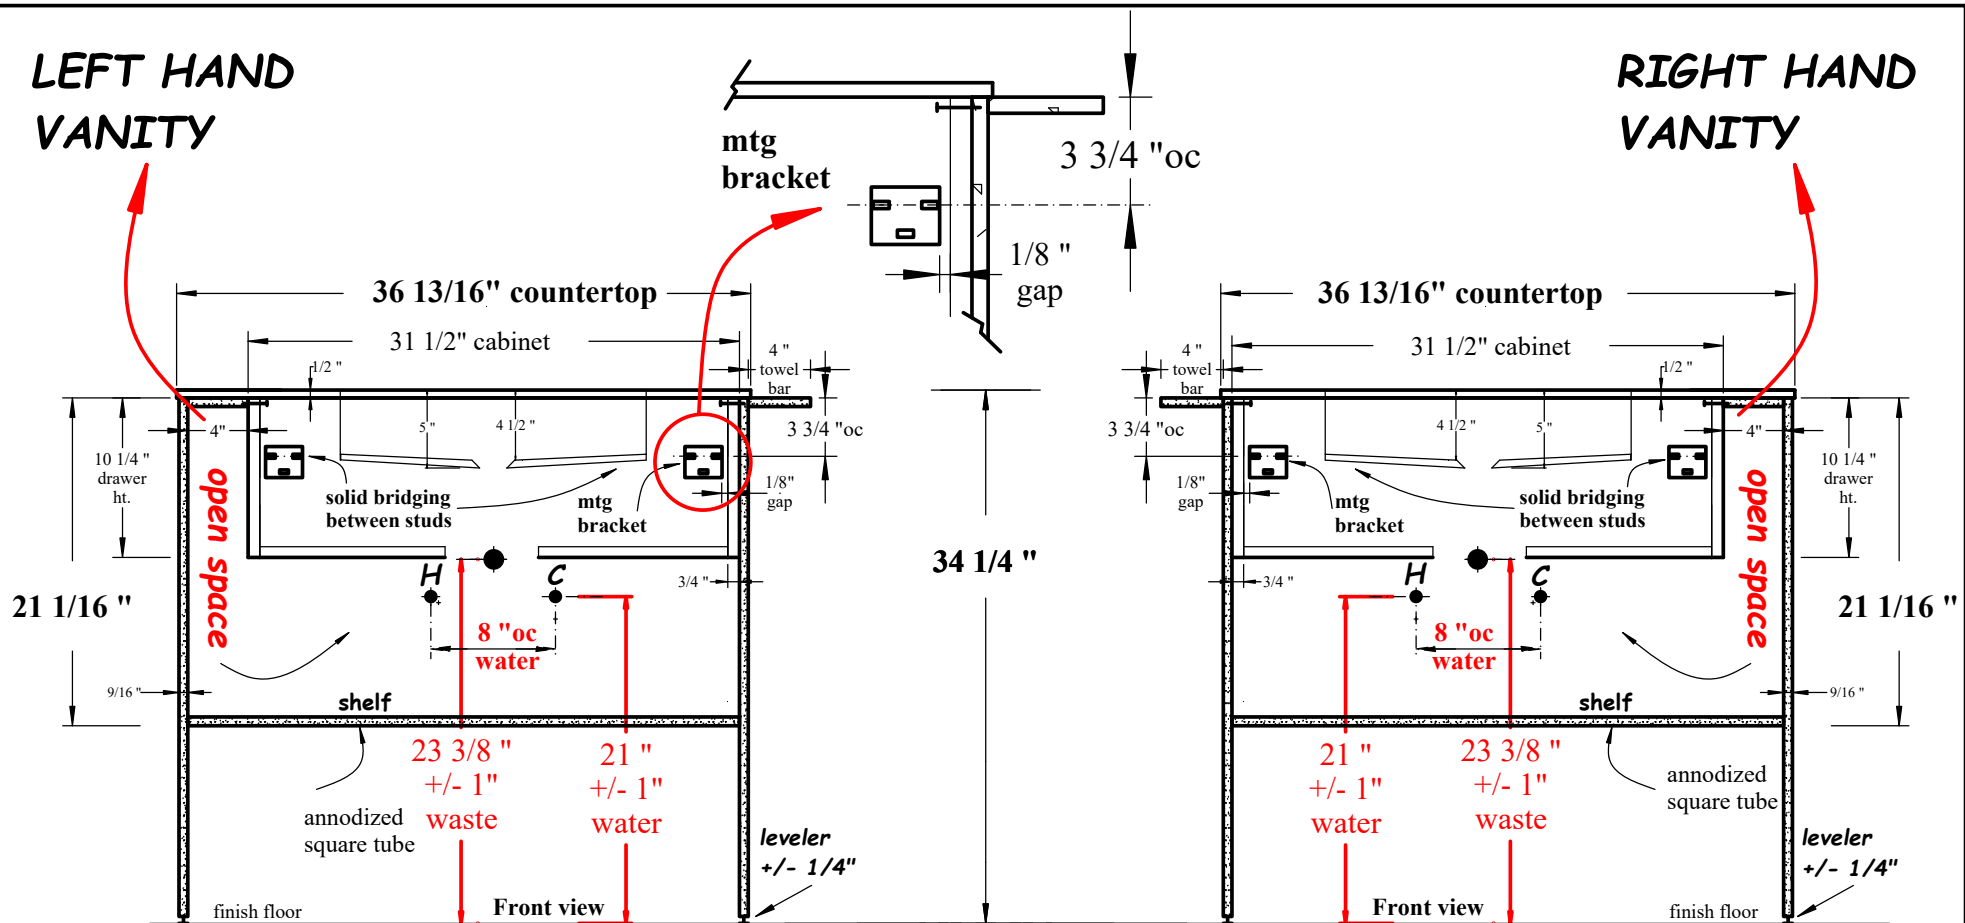

UnderGround

- ... Sizes: 113cm / 93cm / 73cm***
- ... Height: 85cm, w/ legstand***
- ... White solid-surface countertop w/ 50cm integrated basin***
- ... One drawer cabinet w/ black anodized frame & plexi shelf***
- ... Faucet: 1, 2, 3 or no hole***
- ... No Overflow***
- ... Optional: 70cm integrated basin can be used w/ 93 & 113cm countertops***

RIGHT HAND VANITY

LEFT HAND VANITY

RIGHT HAND VANITY

34 1/4"