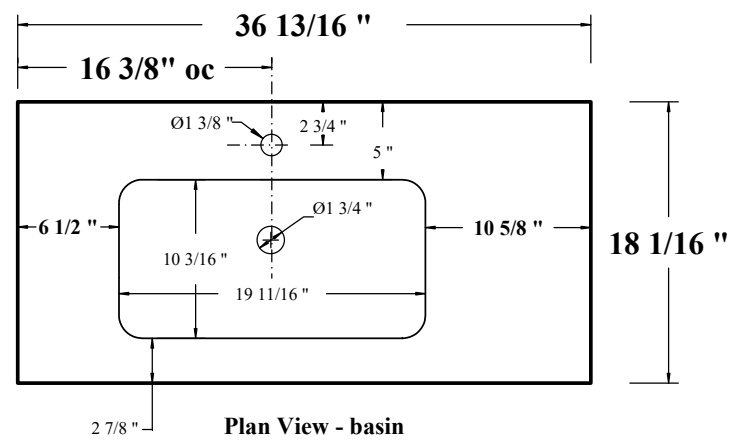

UnderGround

- ... Sizes: 113cm / 93cm / 73cm***
- ... Height: 85cm, w/ legstand***
- ... White solid-surface countertop w/ 50cm integrated basin***
- ... One drawer cabinet w/ black anodized frame & plexi shelf***
- ... Faucet: 1, 2, 3 or no hole***
- ... No Overflow***
- ... Optional: 70cm integrated basin can be used w/ 93 & 113cm countertops***

RIGHT HAND VANITY

LEFT HAND VANITY

RIGHT HAND VANITY

34 1/4"