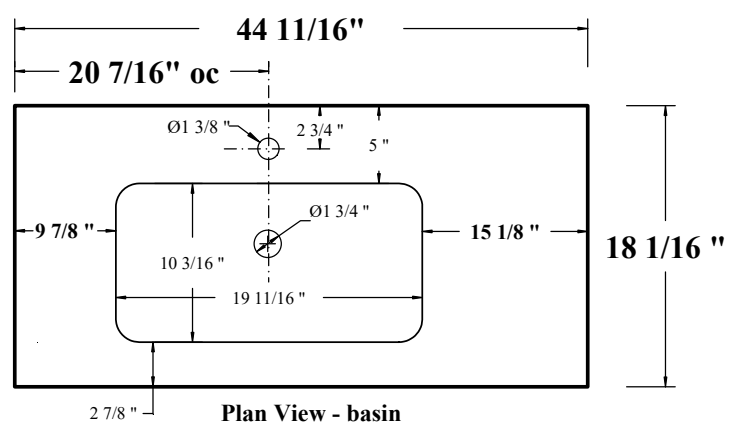

LEFT HAND VANITY

RIGHT HAND VANITY