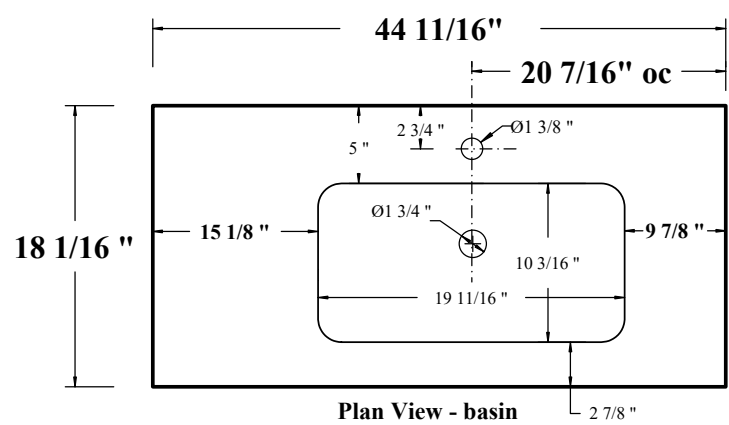

LEFT HAND VANITY

RIGHT HAND VANITY