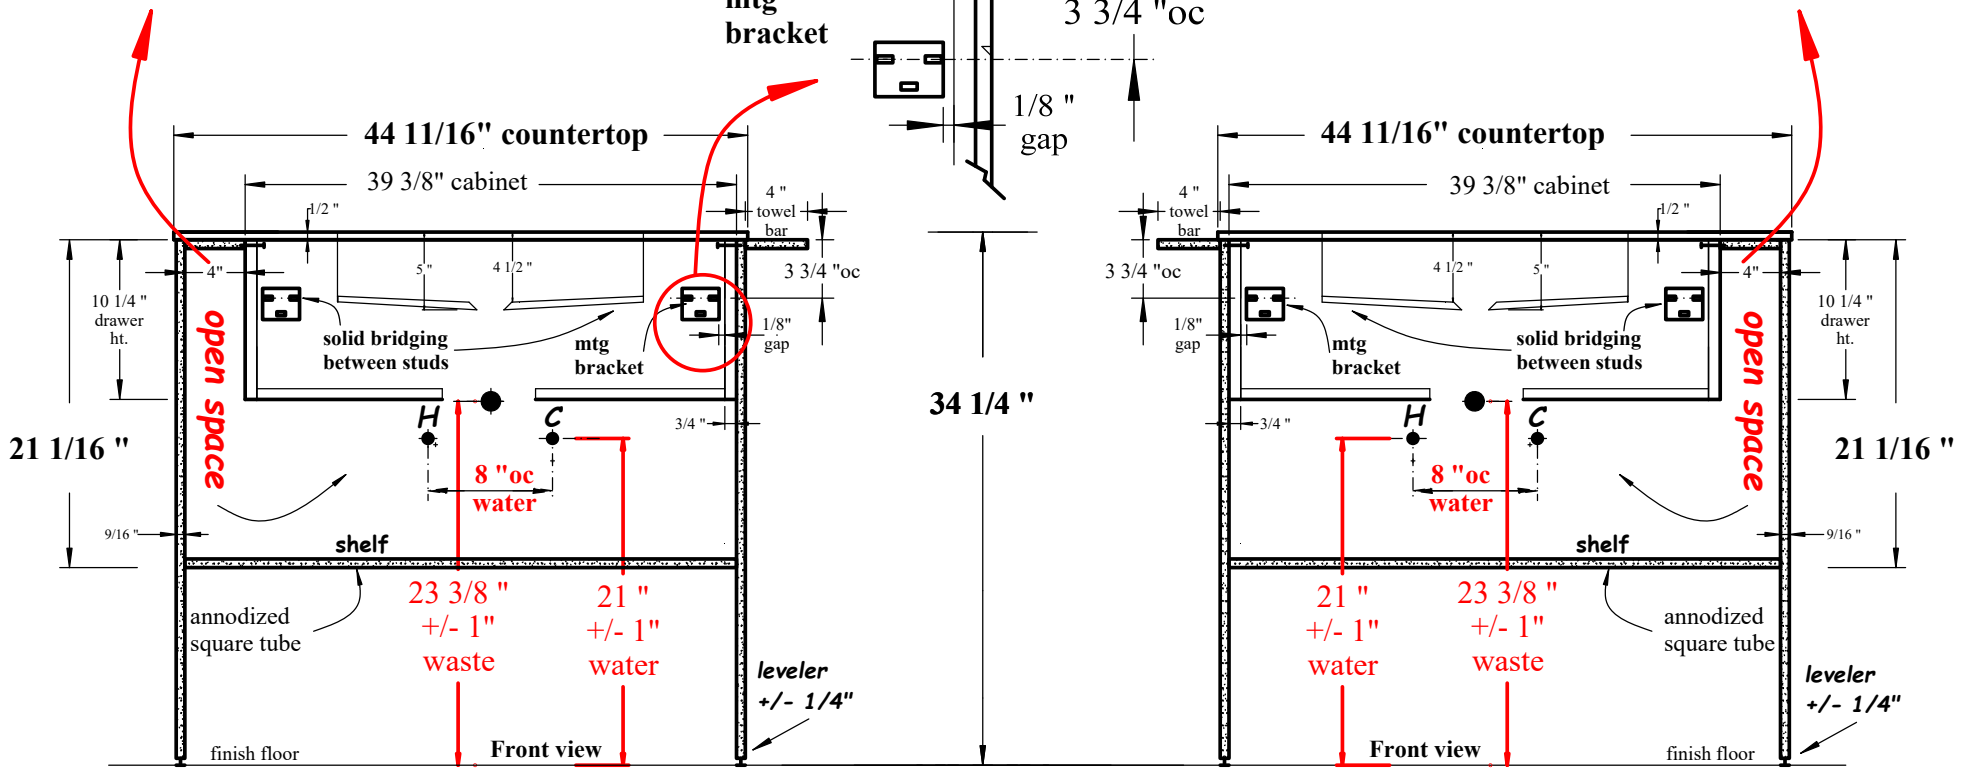

LEFT HAND VANITY

RIGHT HAND VANITY