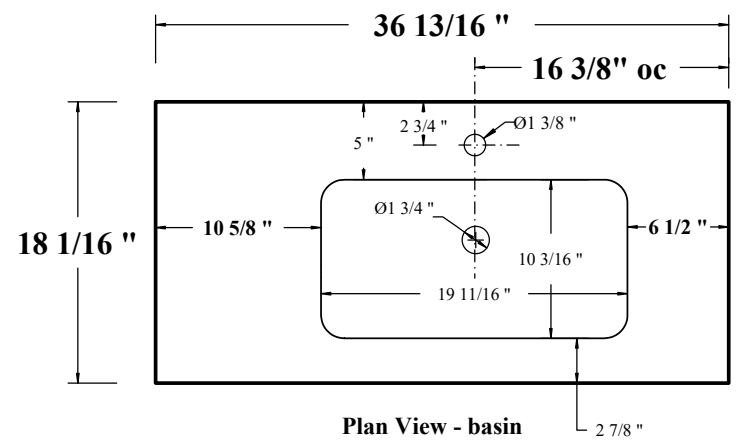

UnderGround

- ... Sizes: 113cm / 93cm / 73cm***
- ... Height: 85cm, w/ legstand***
- ... White solid-surface countertop w/ 50cm integrated basin***
- ... One drawer cabinet w/ black anodized frame & plexi shelf***
- ... Faucet: 1, 2, 3 or no hole***
- ... No Overflow***
- ... Optional: 70cm integrated basin can be used w/ 93 & 113cm countertops***

RIGHT HAND VANITY

LEFT HAND VANITY

RIGHT HAND VANITY

34 1/4"