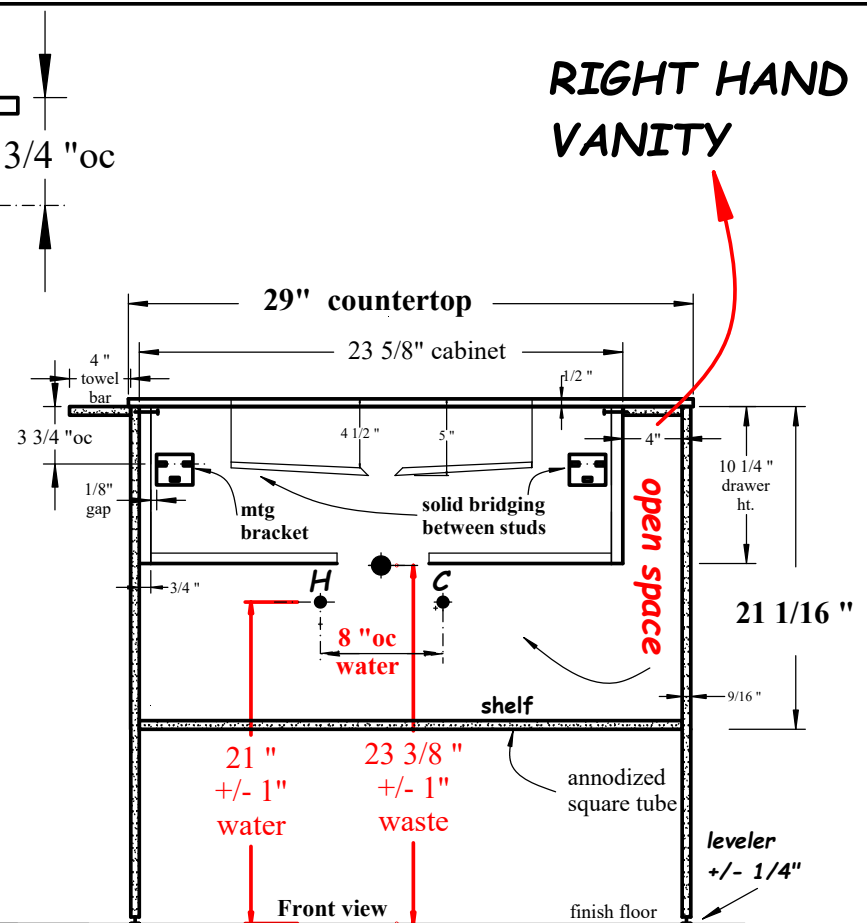

UnderGround

- ... Sizes: 113cm / 93cm / 73cm***
- ... Height: 85cm, w/ legstand***
- ... White solid-surface countertop w/ 50cm integrated basin***
- ... One drawer cabinet w/ black anodized frame & plexi shelf***
- ... Faucet: 1, 2, 3 or no hole***
- ... No Overflow***
- ... Optional: 70cm integrated basin can be used w/ 93 & 113cm countertops***

HASTINGS
TILE & BATH

UnderGround-1Dwr-Legs
85cm Ht

HASTING TILE AND BATH
711-8 KOEHLER AVE
RONKONKOMA, NY 11779
1-800-351-0038

DATE: ***4/8/20***
BY: ***MJH***

pg 1

LEFT HAND VANITY

RIGHT HAND VANITY

LEFT HAND VANITY

RIGHT HAND VANITY

LEFT HAND VANITY

RIGHT HAND VANITY

34 1/4"