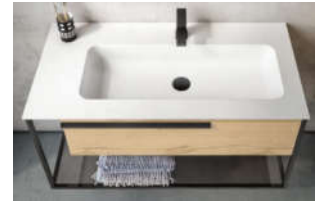

**all depths- 45 cm (17-3/4")**

**One drawer cabinet, wall frame, plexiglass shelf and solid-surface top with basin- 37.5 cm (14-3/4") height**

	<u>length</u>	<u>item no.</u>
73 cm	28-3/4"	UGD-1DW-37-73R--??
93 cm	36-5/8"	UGD-1DW-37-93R--??
113 cm	44-1/2"	UGD-1DW-37-113R--??

**One drawer cabinet, wall frame, plexiglass shelf and solid-surface top with basin- 53.5 cm (21-1/8") height**

73 cm	28-3/4"	UGD-1DW-53-73R--??
93 cm	36-5/8"	UGD-1DW-53-93R--??
113 cm	44-1/2"	UGD-1DW-53-113R--??

optional towel bar	UGD-TB
--------------------	--------

*extended side frame is standard to right, for extended side frame to left, change R in code to L  
standard basin is 50 cm (19-5/8"), 93 and 113 cm countertops are also available with 70 cm (27-1/2"), specify*

*-basins have integrated overflow, use push-to-open drain, see inside back cover for drains and traps*

*-adding a towel bar, adds 4" to the overall width of the unit*

two tall cabinets in 960 nativo naturale finish