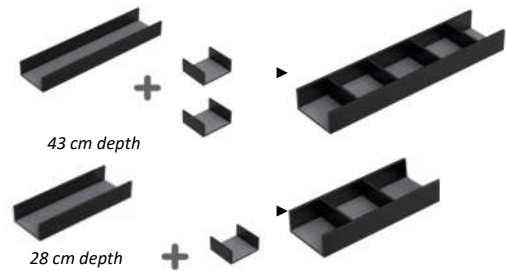

item no.

UNDERGROUND-TALLCAB-160-??	160cm (63") H x 35cm (13-3/4") W x 37cm (14-5/8") D
----------------------------	---

**Underground** One-Door 70 cm (27-1/2") Wall Storage Cabinets with Matte Black Handle

item no.

UNDERGROUND-WALLCAB-70-??	70cm (27-1/2") H x 35cm (13-3/4") W x 18cm (7-1/8") D
---------------------------	---

**Uniko** Backlit LED Wood frame mirror with shelf

UNIKO-M-7070-??	70 x 70 cm (27-1/2")
UNIKO-M-7090-??	70 x 90 cm (27-1/2" x 35-3/8")
UNIKO-M-70100-??	70 x 100 cm (27-1/2" x 39-3/8")
UNIKO-M-70120-??	70 x 120 cm (27-1/2" x 47-1/4")
UNIKO-M-70140-??	70 x 140 cm (27-1/2" x 55-1/8")
UNIKO-M-70160-??	70 x 160 cm (27-1/2" x 63")

-depths 43 cm (16-7/8") and 28 cm (11")

ROW-OAK-43	oak organizer with three black dividers with anti-slip mats-43 cm depth
ROW-OAK-28	oak organizer with two dividers with anti-slip mats-28 cm depth

-depths 43 cm (16-7/8") and 28 cm (11")