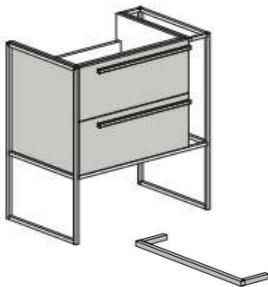

**One drawer cabinet, wall frame, plexiglass shelf and solid-surface top with basin- 53.5 cm (21-1/8") height**

73 cm	28-3/4"	UGD-1DW-53-73R--??
93 cm	36-5/8"	UGD-1DW-53-93R--??
113 cm	44-1/2"	UGD-1DW-53-113R--??

**Two drawer cabinet, wall frame and solid-surface top with basin- 53.5 cm (21-1/8") height**

73 cm	28-3/4"	UGD-2DW-53-73R--??
93 cm	36-5/8"	UGD-2DW-53-93R--??
113 cm	44-1/2"	UGD-2DW-53-113R--??

**One drawer cabinet, legstand, plexiglass shelf and solid-surface top with basin- 85 cm (33-1/2") height**

73 cm	28-3/4"	UGD-1DW-85-73R--??
93 cm	36-5/8"	UGD-1DW-85-93R--??
113 cm	44-1/2"	UGD-1DW-85-113R--??

**Two drawer cabinet, legstand and solid-surface top with basin- 85 height cm (33-1/2") height**

73 cm	28-3/4"	UGD-2DW-85-73R--??
93 cm	36-5/8"	UGD-2DW-85-93R--??
113 cm	44-1/2"	UGD-2DW-85-113R--??

optional towel bar	UGD-TB
--------------------	--------

*extended side frame is standard to right, for extended side frame to left, change R in code to L  
standard basin is 50 cm (19-5/8"), 93 and 113 cm countertops are also available with 70 cm (27-1/2"), specify*