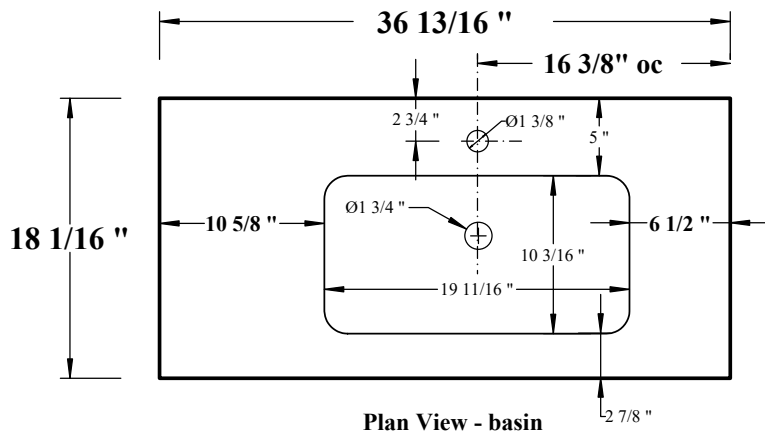

LEFT HAND VANITY

RIGHT HAND VANITY