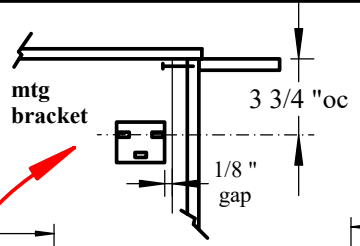

UnderGround

... Sizes: 113cm / 93cm / 73cm

... Height: 37.5cm

... White solid-surface countertop w/ 50cm integrated basin

... One drawer cabinet w/ black anodized frame & plexi shelf

... Faucet: 1,2,3 or no hole

... No Overflow

... Optional: 70cm integrated basin

HASTINGS
TILE & BATH

UnderGround-1Dwr-Wall
37.5cm Ht

HASTINGS TILE & BATH
711-8 KOEHLER AVE
RONKONKOMA, NY 11779
1-800-351-0038

DATE: ***4/7/20***

BY: ***MJH***

pg 1

LEFT HAND VANITY

RIGHT HAND VANITY

Front view

Front view

PLAN VIEW - countertop/basin

PLAN VIEW - countertop/basin

LEFT HAND VANITY