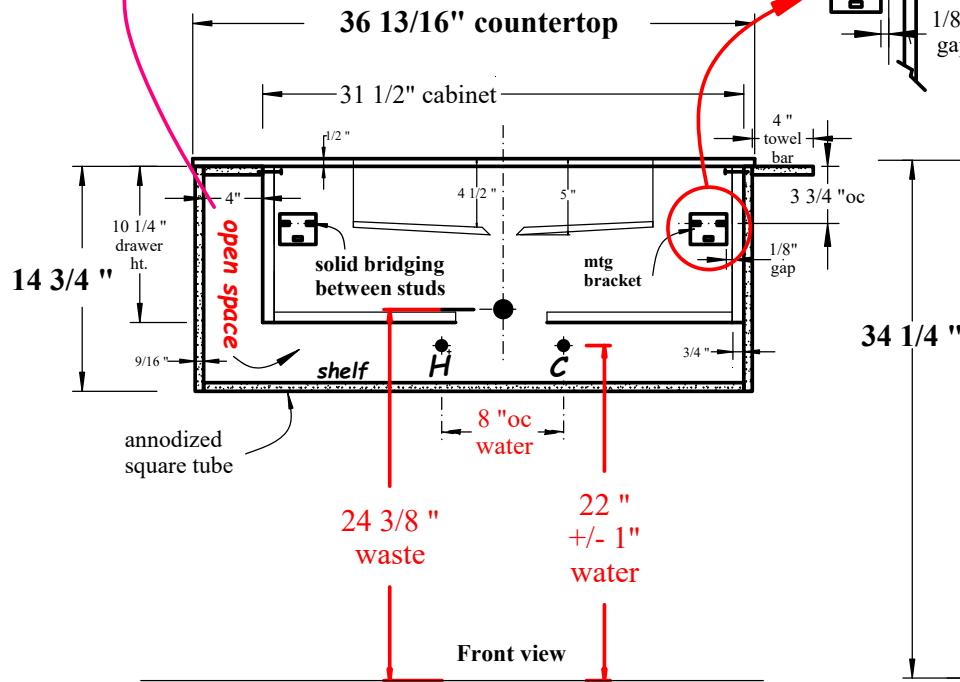

LEFT HAND VANITY

RIGHT HAND VANITY