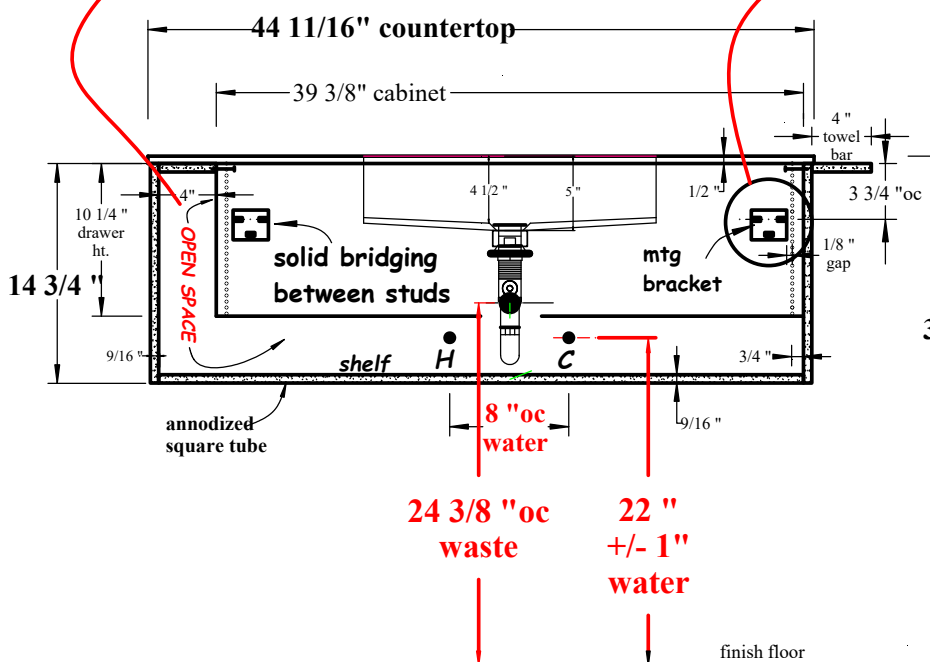

UnderGround

... Sizes: 113cm / 93cm / 73cm

... Height: 37.5cm

... White solid-surface countertop w/ 50cm integrated basin

... One drawer cabinet w/ black anodized frame & plexi shelf

... Faucet: 1,2,3 or no hole

... No Overflow

... Optional: 70cm integrated basin

HASTINGS
TILE & BATH

UnderGround-1Dwr-Wall
37.5cm Ht

HASTINGS TILE & BATH
711-8 KOEHLER AVE
RONKONKOMA, NY 11779
1-800-351-0038

DATE: ***4/7/20***

BY: ***MJH***

pg 1

LEFT HAND VANITY

RIGHT HAND VANITY

Front view

Front view

PLAN VIEW - countertop/basin

PLAN VIEW - countertop/basin

LEFT HAND VANITY