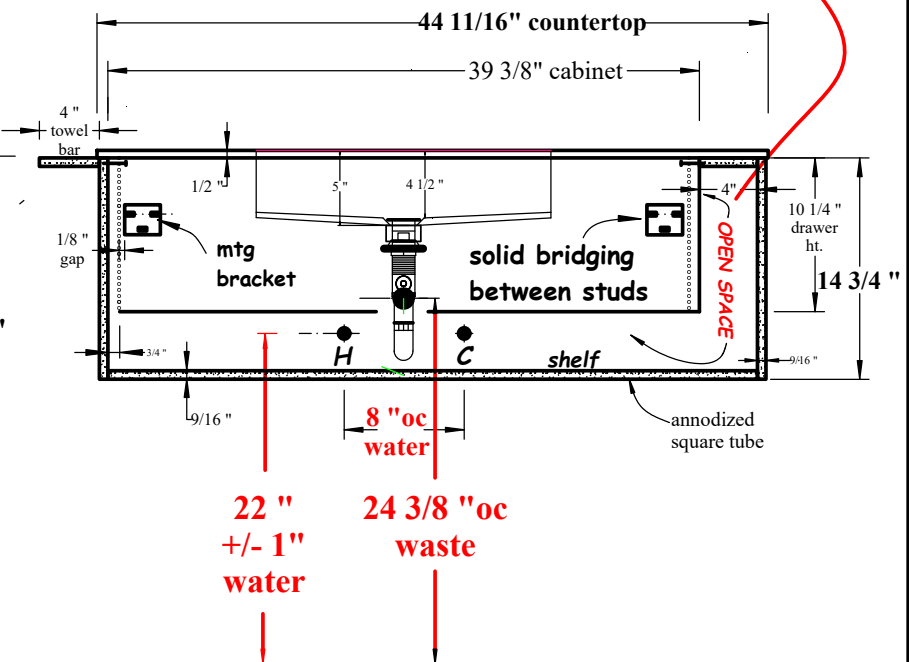

UnderGround

... Sizes: 113cm / 93cm / 73cm

... Height: 37.5cm

... White solid-surface countertop w/ 50cm integrated basin

... One drawer cabinet w/ black anodized frame & plexi shelf

... Faucet: 1,2,3 or no hole

... No Overflow

... Optional: 70cm integrated basin

HASTINGS
TILE & BATH

UnderGround-1Dwr-Wall
37.5cm Ht

HASTINGS TILE & BATH
711-8 KOEHLER AVE
RONKONKOMA, NY 11779
1-800-351-0038

DATE: ***4/7/20***

BY: ***MJH***

pg 1

LEFT HAND VANITY

RIGHT HAND VANITY

Front view

Front view

PLAN VIEW - countertop/basin

PLAN VIEW - countertop/basin

LEFT HAND VANITY