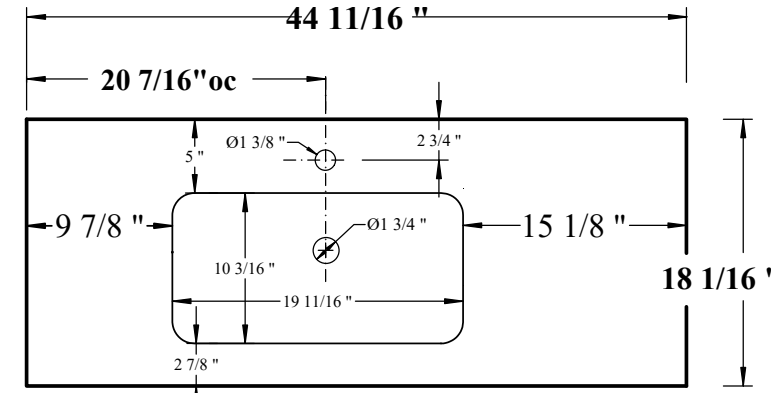

UnderGround

... Sizes: 113cm / 93cm / 73cm

... Height: 37.5cm

... White solid-surface countertop w/ 50cm integrated basin

... One drawer cabinet w/ black anodized frame & plexi shelf

... Faucet: 1,2,3 or no hole

pg 1

LEFT HAND VANITY

RIGHT HAND VANITY

Front view

Front view

PLAN VIEW - countertop/basin

PLAN VIEW - countertop/basin

LEFT HAND VANITY