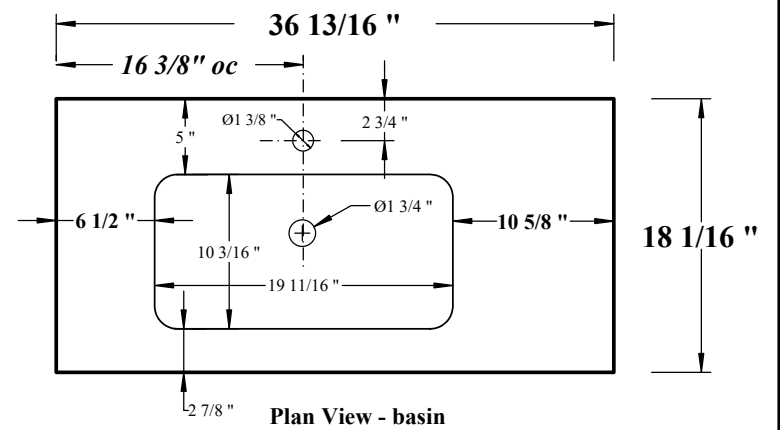

LEFT HAND VANITY

RIGHT HAND VANITY