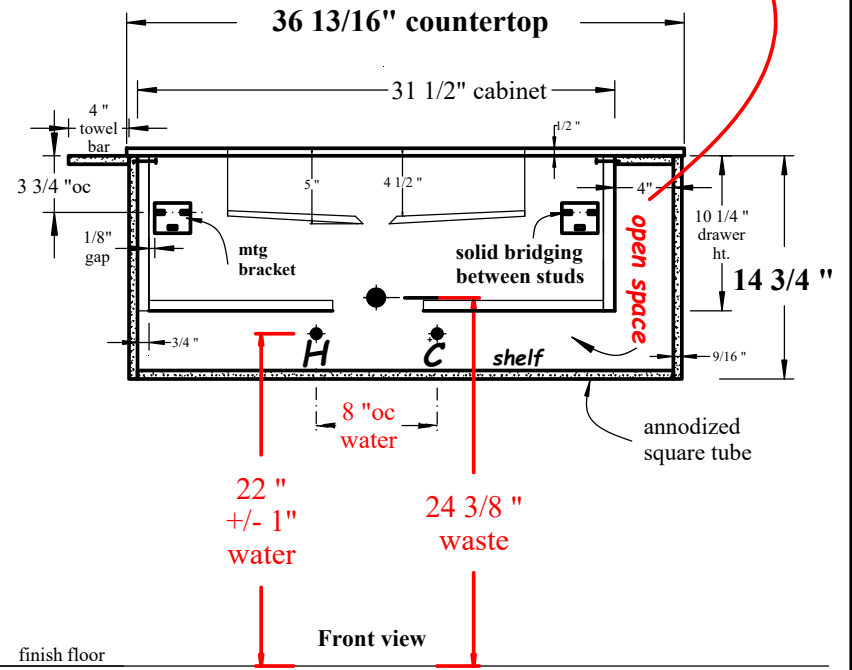

LEFT HAND VANITY

RIGHT HAND VANITY