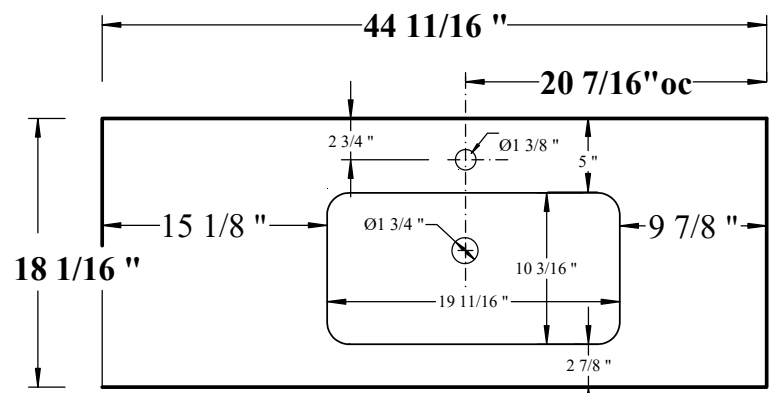

UnderGround

... Sizes: 113cm / 93cm / 73cm

... Height: 37.5cm

... White solid-surface countertop w/ 50cm integrated basin

... One drawer cabinet w/ black anodized frame & plexi shelf

... Faucet: 1,2,3 or no hole

pg 1

LEFT HAND VANITY

RIGHT HAND VANITY

Front view

Front view

PLAN VIEW - countertop/basin

PLAN VIEW - countertop/basin

LEFT HAND VANITY