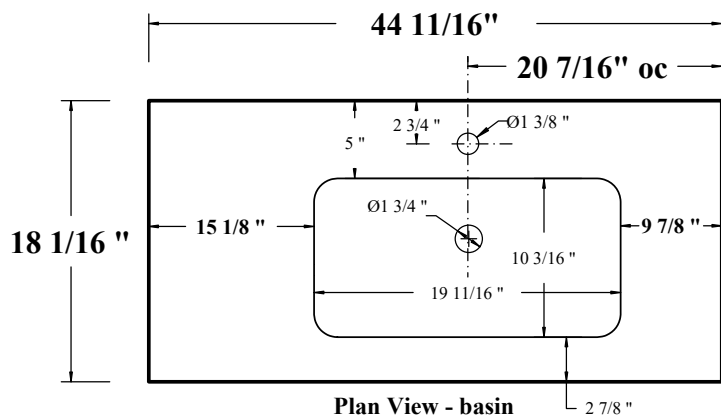

UnderGround

- ... *Sizes: 113cm / 93cm / 73cm*
- ... *Height: 53.5cm*
- ... *White solid-surface countertop w/ 50cm integrated basin*
- ... *One drawer cabinet w/ black anodized frame & plexi shelf*
- ... *Faucet: 1, 2, 3 or no hole*
- ... *No Overflow*
- ... *Optional: 70cm integrated basin can be used w/ 93 & 113cm countertops*

LEFT HAND VANITY

RIGHT HAND VANITY

LEFT HAND VANITY

RIGHT HAND VANITY

NOTE: Should installation height of vanity be changed, change WASTE & WATER rough-in dimensions accordingly.

LEFT HAND VANITY

RIGHT HAND VANITY

NOTE: Should installation height of vanity be changed, change WASTE & WATER rough-in dimensions accordingly.