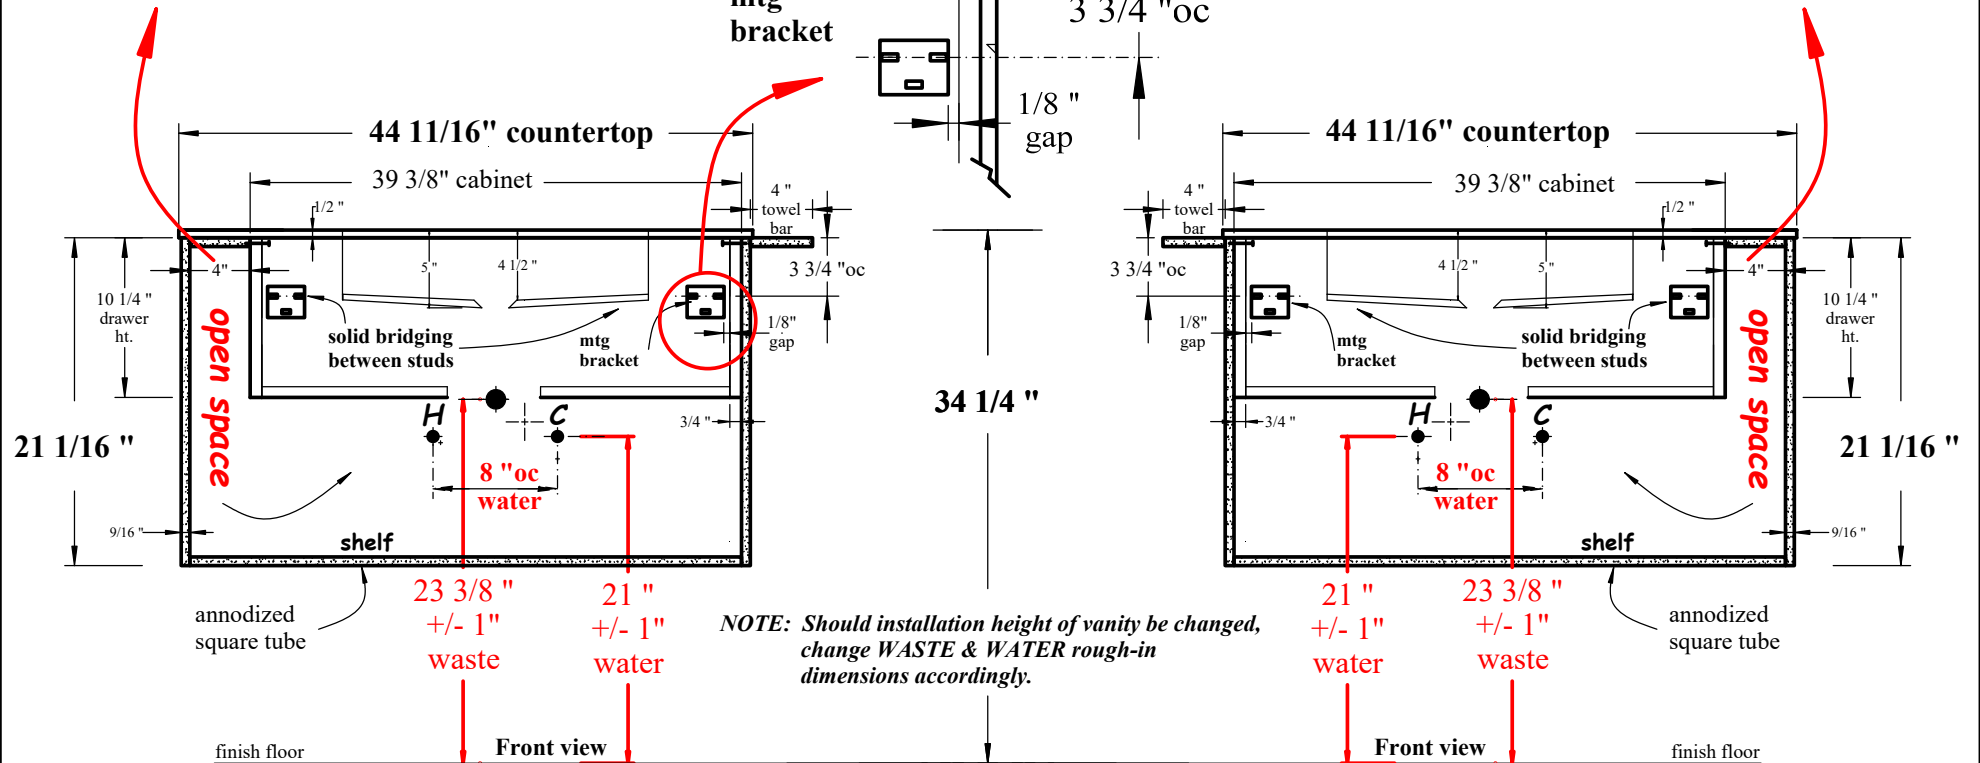

UnderGround

- ... *Sizes: 113cm / 93cm / 73cm*
- ... *Height: 53.5cm*
- ... *White solid-surface countertop w/ 50cm integrated basin*
- ... *One drawer cabinet w/ black anodized frame & plexi shelf*
- ... *Faucet: 1, 2, 3 or no hole*
- ... *No Overflow*
- ... *Optional: 70cm integrated basin can be used w/ 93 & 113cm countertops*

LEFT HAND VANITY

RIGHT HAND VANITY

LEFT HAND VANITY

RIGHT HAND VANITY

NOTE: Should installation height of vanity be changed, change WASTE & WATER rough-in dimensions accordingly.

LEFT HAND VANITY

RIGHT HAND VANITY

NOTE: Should installation height of vanity be changed, change WASTE & WATER rough-in dimensions accordingly.