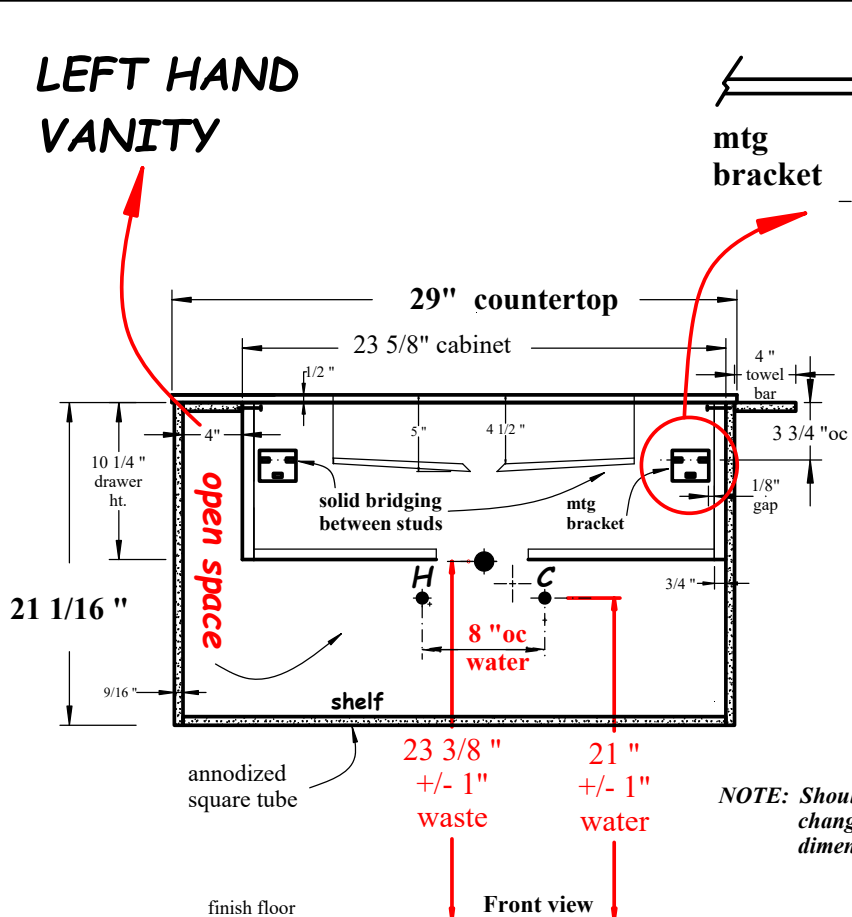

UnderGround

- ... *Sizes: 113cm / 93cm / 73cm*
- ... *Height: 53.5cm*
- ... *White solid-surface countertop w/ 50cm integrated basin*
- ... *One drawer cabinet w/ black anodized frame & plexi shelf*
- ... *Faucet: 1, 2, 3 or no hole*
- ... *No Overflow*
- ... *Optional: 70cm integrated basin can be used w/ 93 & 113cm countertops*

LEFT HAND VANITY

RIGHT HAND VANITY

LEFT HAND VANITY

RIGHT HAND VANITY

NOTE: Should installation height of vanity be changed, change WASTE & WATER rough-in dimensions accordingly.

LEFT HAND VANITY

RIGHT HAND VANITY

NOTE: Should installation height of vanity be changed, change WASTE & WATER rough-in dimensions accordingly.