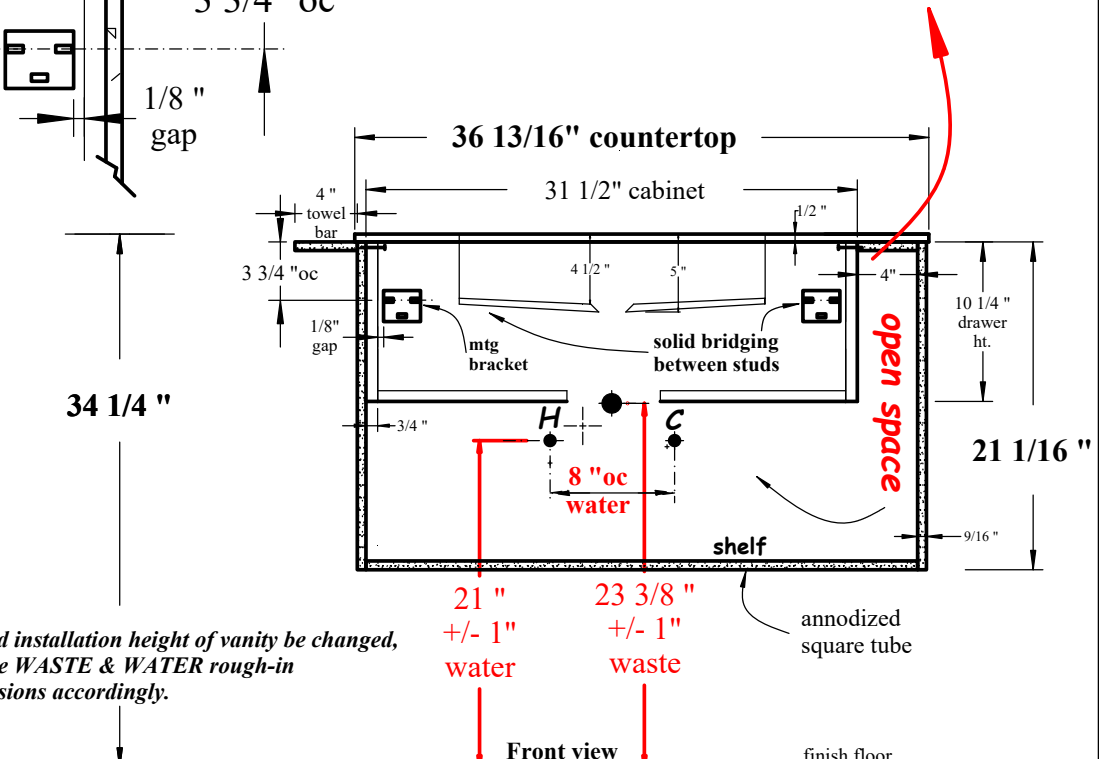

UnderGround

- ... *Sizes: 113cm / 93cm / 73cm*
- ... *Height: 53.5cm*
- ... *White solid-surface countertop w/ 50cm integrated basin*
- ... *One drawer cabinet w/ black anodized frame & plexi shelf*
- ... *Faucet: 1, 2, 3 or no hole*
- ... *No Overflow*
- ... *Optional: 70cm integrated basin can be used w/ 93 & 113cm countertops*

LEFT HAND VANITY

RIGHT HAND VANITY

LEFT HAND VANITY

RIGHT HAND VANITY

NOTE: Should installation height of vanity be changed, change WASTE & WATER rough-in dimensions accordingly.

LEFT HAND VANITY

RIGHT HAND VANITY

NOTE: Should installation height of vanity be changed, change WASTE & WATER rough-in dimensions accordingly.