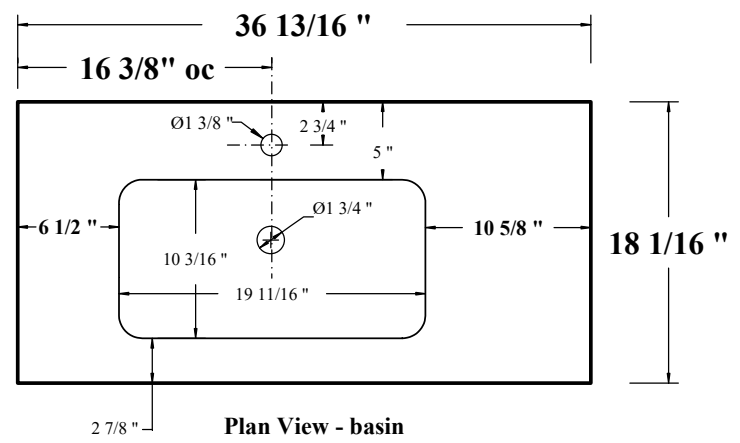

UnderGround

- ... *Sizes: 113cm / 93cm / 73cm*
- ... *Height: 53.5cm*
- ... *White solid-surface countertop w/ 50cm integrated basin*
- ... *One drawer cabinet w/ black anodized frame & plexi shelf*
- ... *Faucet: 1, 2, 3 or no hole*
- ... *No Overflow*
- ... *Optional: 70cm integrated basin can be used w/ 93 & 113cm countertops*

LEFT HAND VANITY

RIGHT HAND VANITY

LEFT HAND VANITY

RIGHT HAND VANITY

NOTE: Should installation height of vanity be changed, change WASTE & WATER rough-in dimensions accordingly.

LEFT HAND VANITY

RIGHT HAND VANITY

NOTE: Should installation height of vanity be changed, change WASTE & WATER rough-in dimensions accordingly.