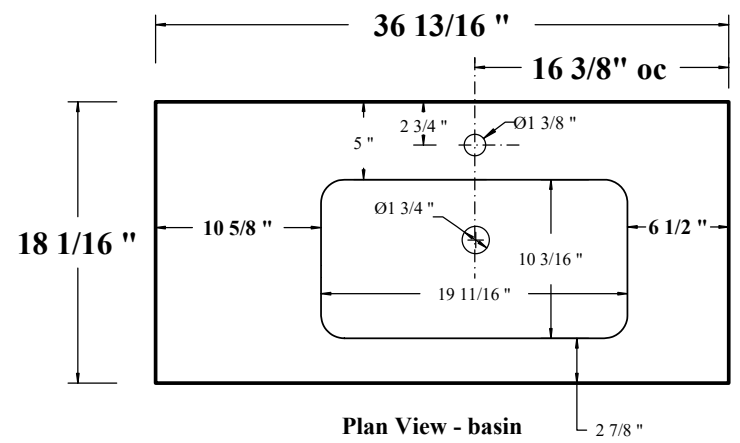

UnderGround

- ... *Sizes: 113cm / 93cm / 73cm*
- ... *Height: 53.5cm*
- ... *White solid-surface countertop w/ 50cm integrated basin*
- ... *One drawer cabinet w/ black anodized frame & plexi shelf*
- ... *Faucet: 1, 2, 3 or no hole*
- ... *No Overflow*
- ... *Optional: 70cm integrated basin can be used w/ 93 & 113cm countertops*

LEFT HAND VANITY

RIGHT HAND VANITY

LEFT HAND VANITY

RIGHT HAND VANITY

NOTE: Should installation height of vanity be changed, change WASTE & WATER rough-in dimensions accordingly.

LEFT HAND VANITY

RIGHT HAND VANITY

NOTE: Should installation height of vanity be changed, change WASTE & WATER rough-in dimensions accordingly.