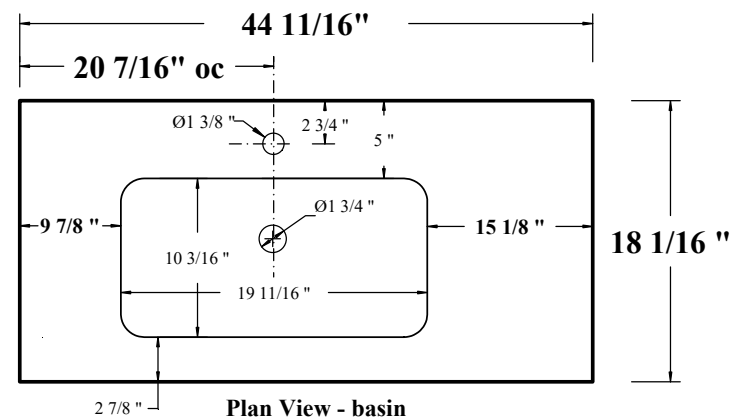

UnderGround

- ... *Sizes: 113cm / 93cm / 73cm*
- ... *Height: 53.5cm*
- ... *White solid-surface countertop w/ 50cm integrated basin*
- ... *One drawer cabinet w/ black anodized frame & plexi shelf*
- ... *Faucet: 1, 2, 3 or no hole*
- ... *No Overflow*
- ... *Optional: 70cm integrated basin can be used w/ 93 & 113cm countertops*

LEFT HAND VANITY

RIGHT HAND VANITY

LEFT HAND VANITY

RIGHT HAND VANITY

NOTE: Should installation height of vanity be changed, change WASTE & WATER rough-in dimensions accordingly.

LEFT HAND VANITY

RIGHT HAND VANITY

NOTE: Should installation height of vanity be changed, change WASTE & WATER rough-in dimensions accordingly.