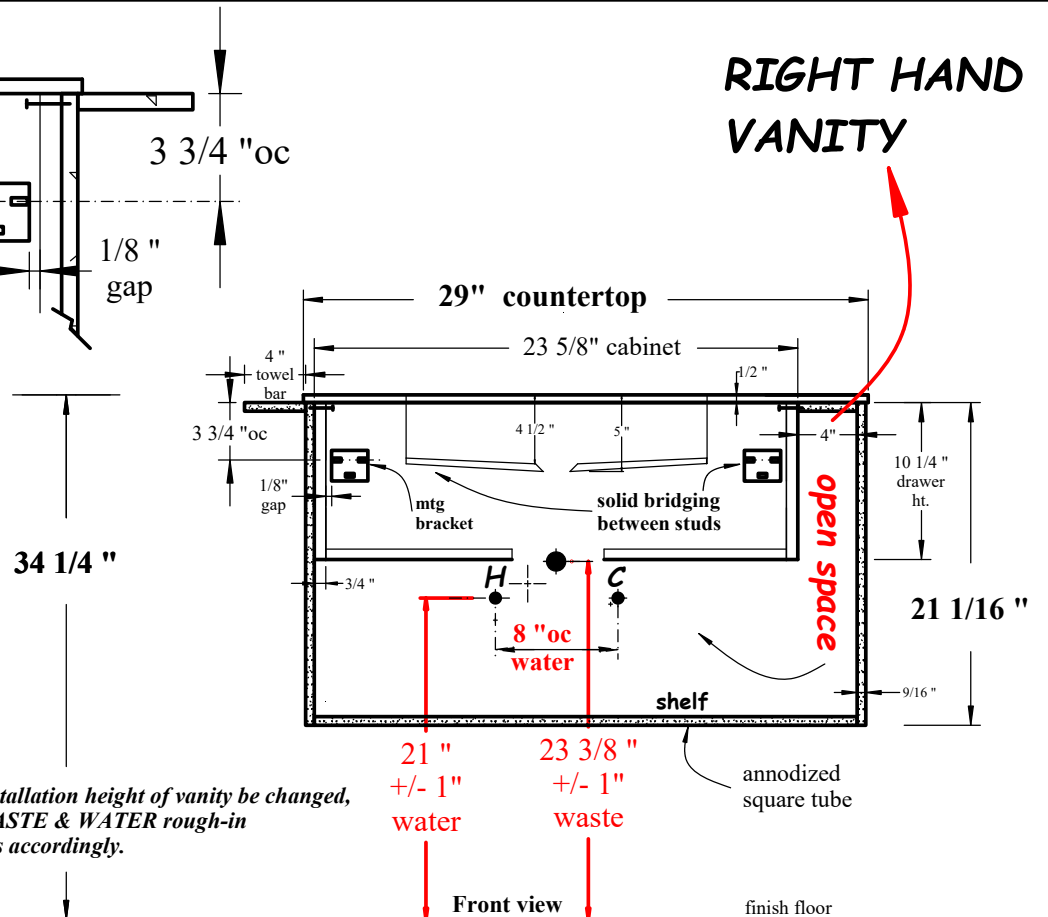

UnderGround

- ... *Sizes: 113cm / 93cm / 73cm*
- ... *Height: 53.5cm*
- ... *White solid-surface countertop w/ 50cm integrated basin*
- ... *One drawer cabinet w/ black anodized frame & plexi shelf*
- ... *Faucet: 1, 2, 3 or no hole*
- ... *No Overflow*
- ... *Optional: 70cm integrated basin can be used w/ 93 & 113cm countertops*

LEFT HAND VANITY

RIGHT HAND VANITY

LEFT HAND VANITY

RIGHT HAND VANITY

NOTE: Should installation height of vanity be changed, change WASTE & WATER rough-in dimensions accordingly.

LEFT HAND VANITY

RIGHT HAND VANITY

NOTE: Should installation height of vanity be changed, change WASTE & WATER rough-in dimensions accordingly.