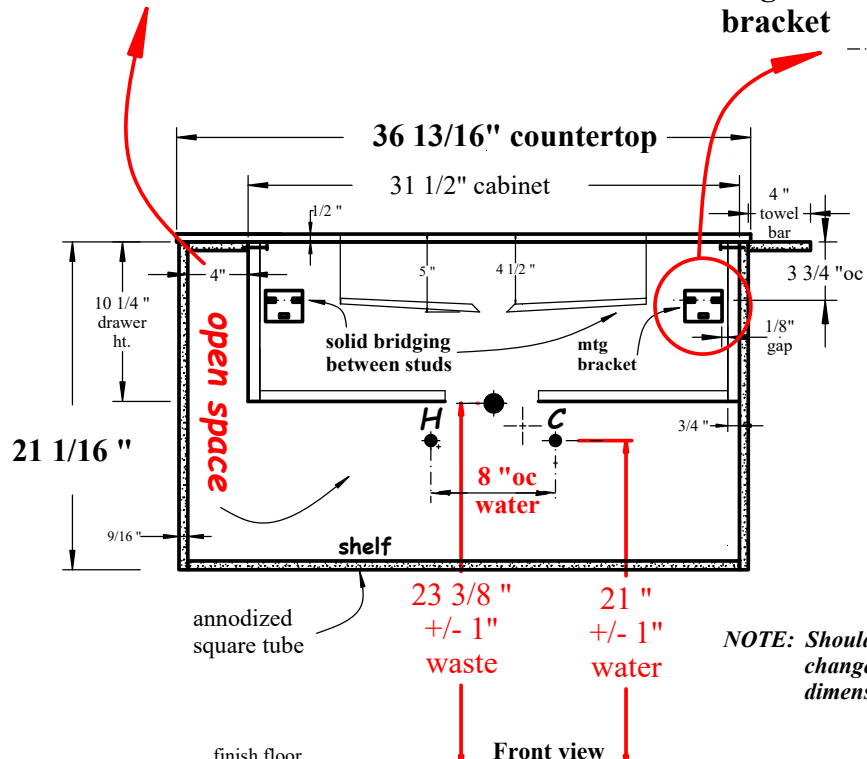

UnderGround

- ... *Sizes: 113cm / 93cm / 73cm*
- ... *Height: 53.5cm*
- ... *White solid-surface countertop w/ 50cm integrated basin*
- ... *One drawer cabinet w/ black anodized frame & plexi shelf*
- ... *Faucet: 1, 2, 3 or no hole*
- ... *No Overflow*
- ... *Optional: 70cm integrated basin can be used w/ 93 & 113cm countertops*

LEFT HAND VANITY

RIGHT HAND VANITY

LEFT HAND VANITY

RIGHT HAND VANITY

NOTE: Should installation height of vanity be changed, change WASTE & WATER rough-in dimensions accordingly.

LEFT HAND VANITY

RIGHT HAND VANITY

NOTE: Should installation height of vanity be changed, change WASTE & WATER rough-in dimensions accordingly.