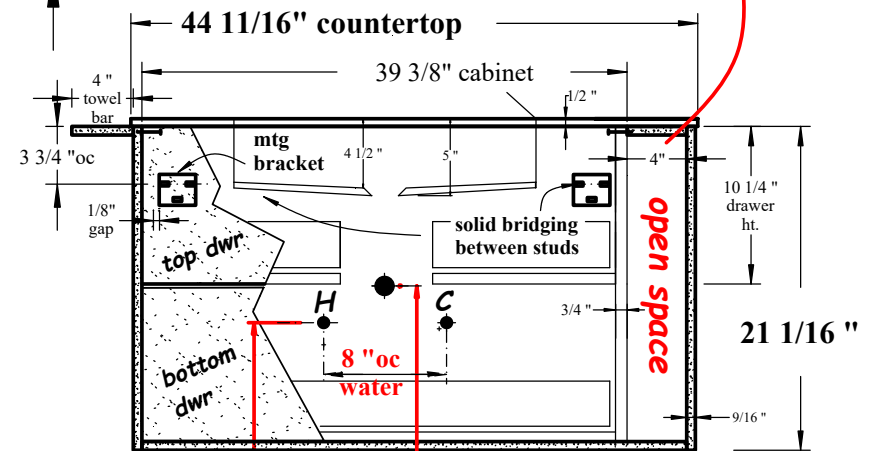

UnderGround

- ... Sizes: 113cm / 93cm / 73cm***
- ... Height: 53.5cm***
- ... White solid-surface countertop w/ 50cm integrated basin***
- ... Two drawer cabinet w/ black anodized frame & plexi shelf***
- ... Faucet: 1,2,3 or no hole***
- ... No Overflow***
- ... Optional: 70cm integrated basin can be used w/ 93 & 113cm
countertops***

HASTINGS
TILE & BATH

UnderGround-2Dwr-Wall
53.5cm Ht

HASTING TILE AND BATH
711-8 KOEHLER AVE
RONKONKOMA, NY 11779
1-800-351-0038

DATE: ***4/8/20***
BY: ***MJH***

pg 1

LEFT HAND VANITY

RIGHT HAND VANITY

NOTE: Should installation height of vanity be changed, change WASTE & WATER rough-in dimensions accordingly.