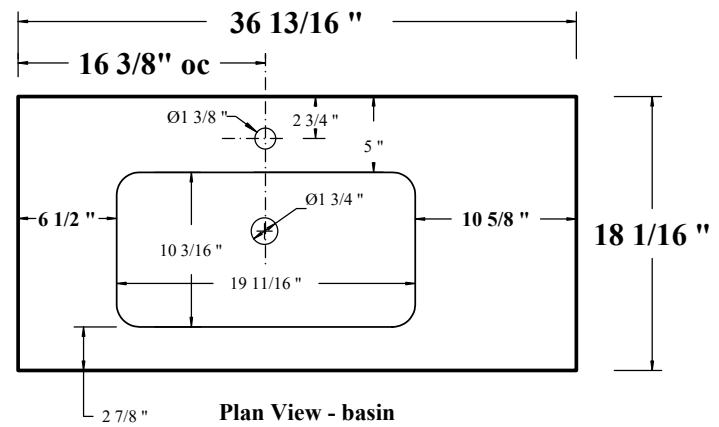

LEFT HAND VANITY

RIGHT HAND VANITY