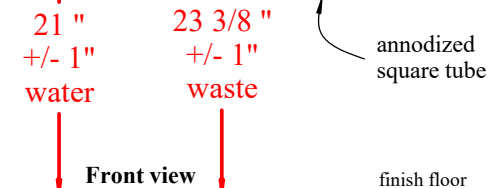

UnderGround

- ... Sizes: 113cm / 93cm / 73cm***
- ... Height: 53.5cm***
- ... White solid-surface countertop w/ 50cm integrated basin***
- ... Two drawer cabinet w/ black anodized frame & plexi shelf***
- ... Faucet: 1,2,3 or no hole***
- ... No Overflow***
- ... Optional: 70cm integrated basin can be used w/ 93 & 113cm
countertops***

HASTINGS
TILE & BATH

UnderGround-2Dwr-Wall
53.5cm Ht

HASTING TILE AND BATH
711-8 KOEHLER AVE
RONKONKOMA, NY 11779
1-800-351-0038

DATE: ***4/8/20***
BY: ***MJH***

pg 1

LEFT HAND VANITY

RIGHT HAND VANITY

NOTE: Should installation height of vanity be changed, change WASTE & WATER rough-in dimensions accordingly.