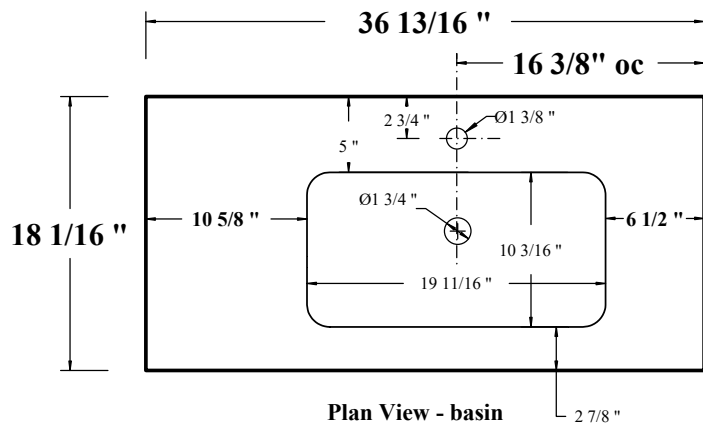

LEFT HAND VANITY

RIGHT HAND VANITY