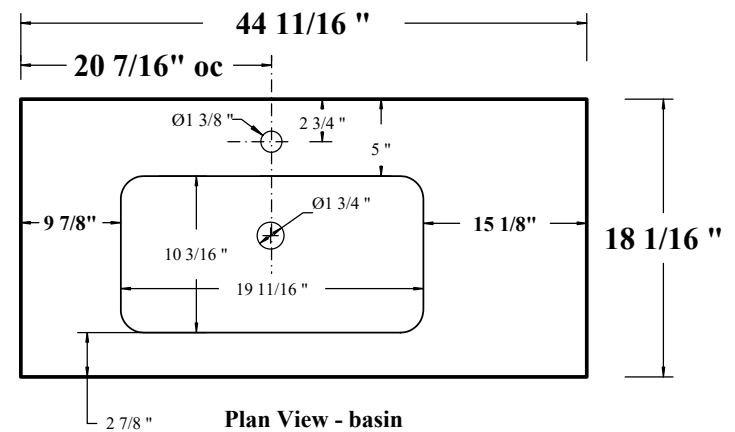

UnderGround

- ... Sizes: 113cm / 93cm / 73cm***
- ... Height: 53.5cm***
- ... White solid-surface countertop w/ 50cm integrated basin***
- ... Two drawer cabinet w/ black anodized frame & plexi shelf***
- ... Faucet: 1,2,3 or no hole***
- ... No Overflow***
- ... Optional: 70cm integrated basin can be used w/ 93 & 113cm
countertops***

HASTINGS
TILE & BATH

UnderGround-2Dwr-Wall
53.5cm Ht

HASTING TILE AND BATH
711-8 KOEHLER AVE
RONKONKOMA, NY 11779
1-800-351-0038

DATE: ***4/8/20***
BY: ***MJH***

pg 1

LEFT HAND VANITY

RIGHT HAND VANITY

NOTE: Should installation height of vanity be changed, change WASTE & WATER rough-in dimensions accordingly.

LEFT HAND VANITY

RIGHT HAND VANITY

LEFT HAND VANITY

RIGHT HAND VANITY