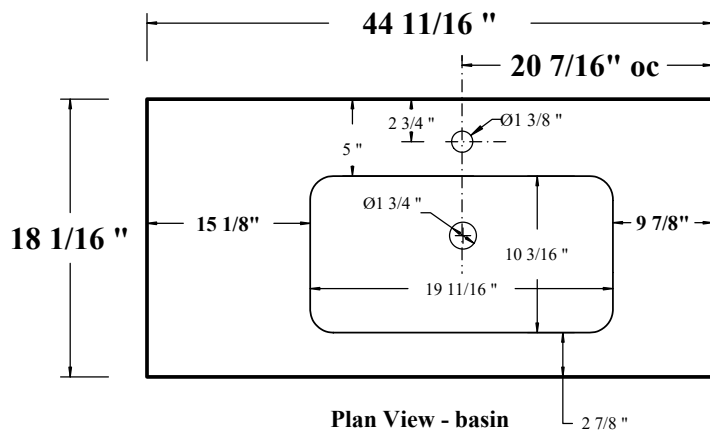

UnderGround

- ... Sizes: 113cm / 93cm / 73cm***
- ... Height: 53.5cm***
- ... White solid-surface countertop w/ 50cm integrated basin***
- ... Two drawer cabinet w/ black anodized frame & plexi shelf***
- ... Faucet: 1,2,3 or no hole***
- ... No Overflow***
- ... Optional: 70cm integrated basin can be used w/ 93 & 113cm
countertops***

HASTINGS
TILE & BATH

UnderGround-2Dwr-Wall
53.5cm Ht

HASTING TILE AND BATH
711-8 KOEHLER AVE
RONKONKOMA, NY 11779
1-800-351-0038

DATE: ***4/8/20***
BY: ***MJH***

pg 1

LEFT HAND VANITY

RIGHT HAND VANITY

NOTE: Should installation height of vanity be changed, change WASTE & WATER rough-in dimensions accordingly.