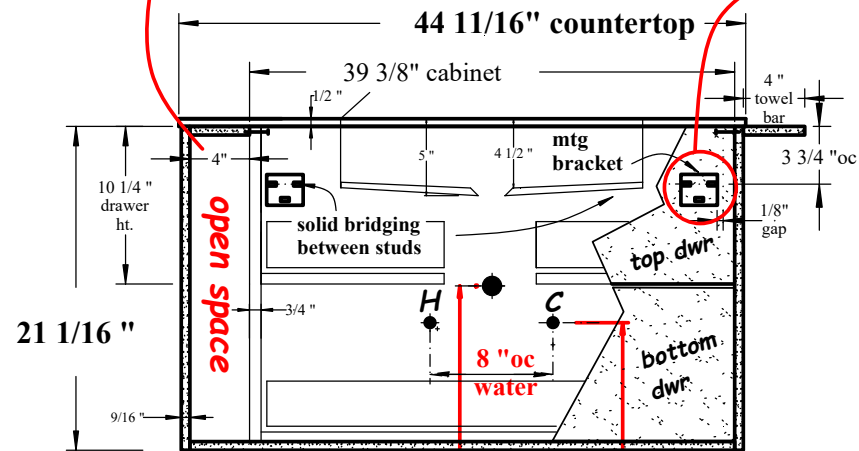

UnderGround

- ... Sizes: 113cm / 93cm / 73cm***
- ... Height: 53.5cm***
- ... White solid-surface countertop w/ 50cm integrated basin***
- ... Two drawer cabinet w/ black anodized frame & plexi shelf***
- ... Faucet: 1,2,3 or no hole***
- ... No Overflow***
- ... Optional: 70cm integrated basin can be used w/ 93 & 113cm
countertops***

HASTINGS
TILE & BATH

UnderGround-2Dwr-Wall
53.5cm Ht

HASTING TILE AND BATH
711-8 KOEHLER AVE
RONKONKOMA, NY 11779
1-800-351-0038

DATE: ***4/8/20***
BY: ***MJH***

pg 1

LEFT HAND VANITY

RIGHT HAND VANITY

NOTE: Should installation height of vanity be changed, change WASTE & WATER rough-in dimensions accordingly.