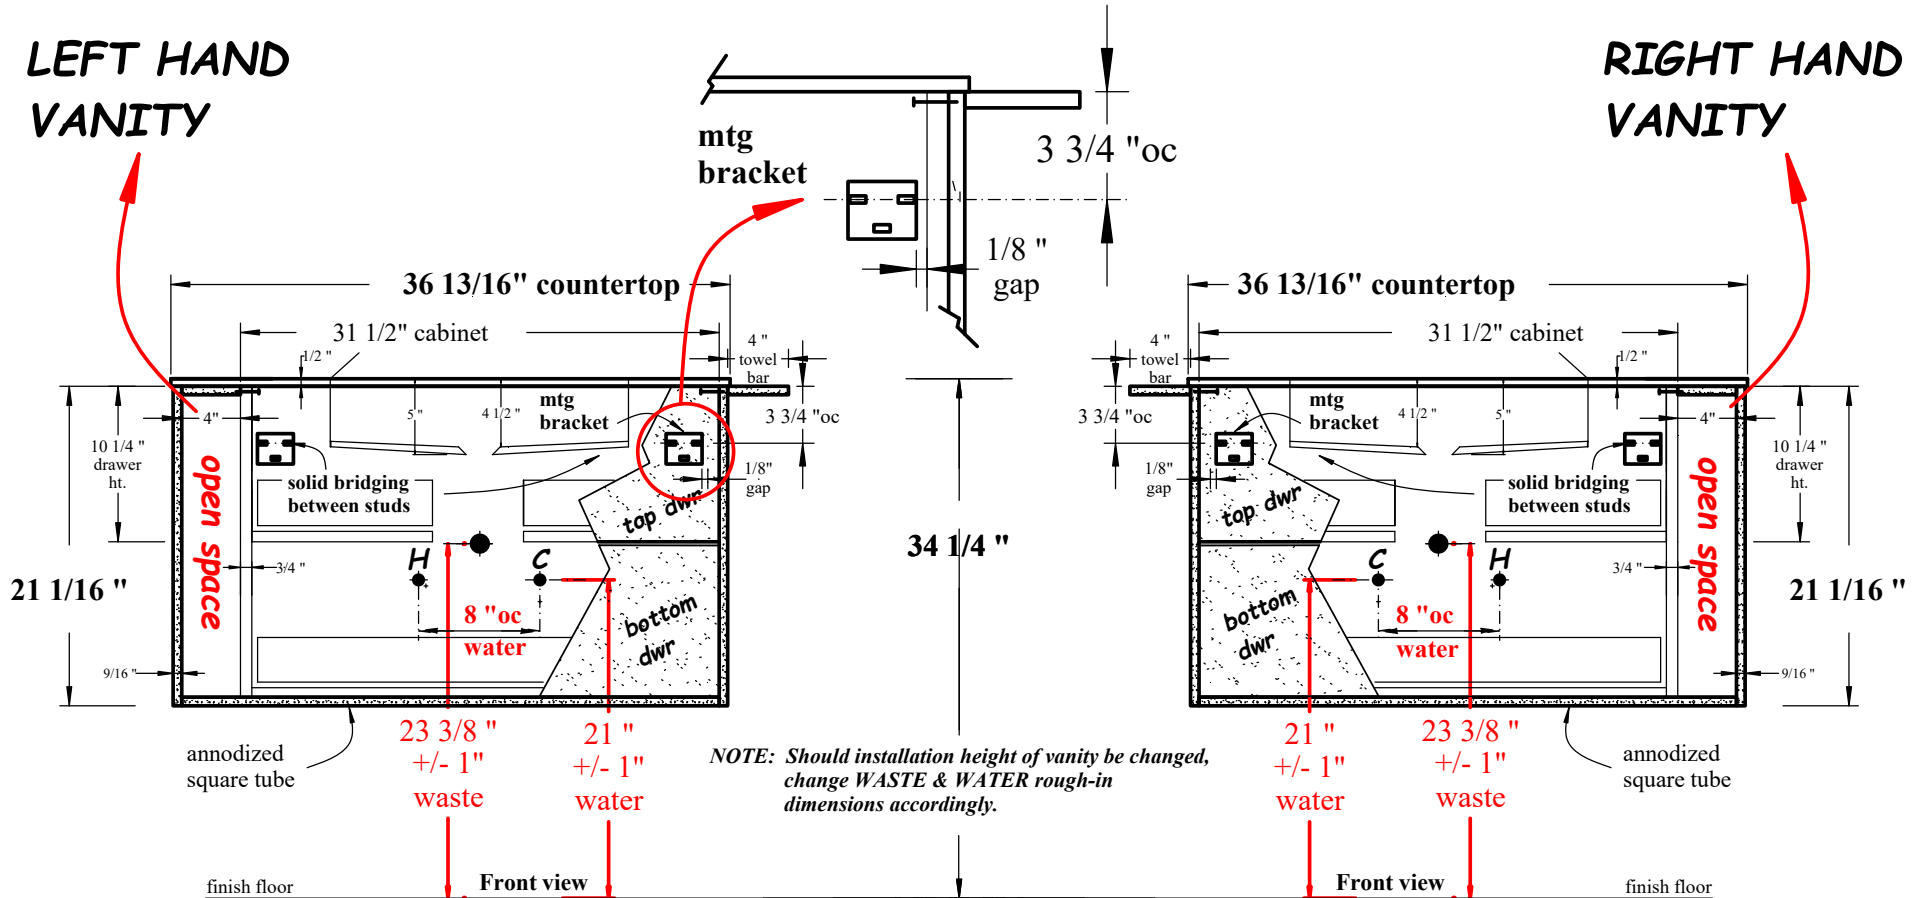

UnderGround

- ... Sizes: 113cm / 93cm / 73cm***
- ... Height: 53.5cm***
- ... White solid-surface countertop w/ 50cm integrated basin***
- ... Two drawer cabinet w/ black anodized frame & plexi shelf***
- ... Faucet: 1,2,3 or no hole***
- ... No Overflow***
- ... Optional: 70cm integrated basin can be used w/ 93 & 113cm
countertops***

HASTINGS
TILE & BATH

UnderGround-2Dwr-Wall
53.5cm Ht

HASTING TILE AND BATH
711-8 KOEHLER AVE
RONKONKOMA, NY 11779
1-800-351-0038

DATE: ***4/8/20***
BY: ***MJH***

pg 1

LEFT HAND VANITY

RIGHT HAND VANITY

NOTE: Should installation height of vanity be changed, change WASTE & WATER rough-in dimensions accordingly.

LEFT HAND VANITY

RIGHT HAND VANITY

LEFT HAND VANITY

RIGHT HAND VANITY