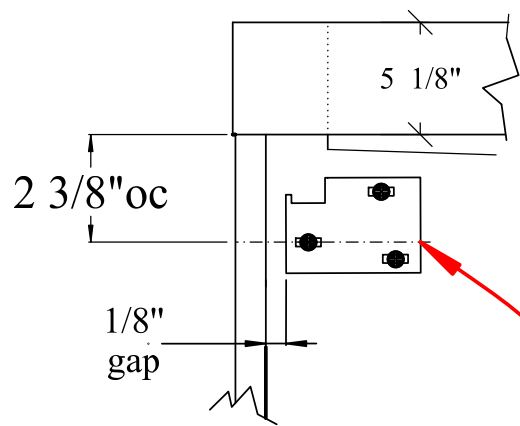

# Mounting Bracket Detail

Note:  
When ordering vanity with sidepanels **ADD 1"** to countertop dimension below.

**NOTE:** Should installation height of vanity be changed, change WASTE & WATER rough-in dimensions accordingly.

Plan View

**Note:**

- ... Basins drawn above represent the style & size of the "Rectangluar Series".
- ... Other basin shapes, finishes & sizes are available, refer to the Hastings catalog.
- ... Countertops above represent sizing without cabinet sidepanels, ADD 1" when using sidepanels.