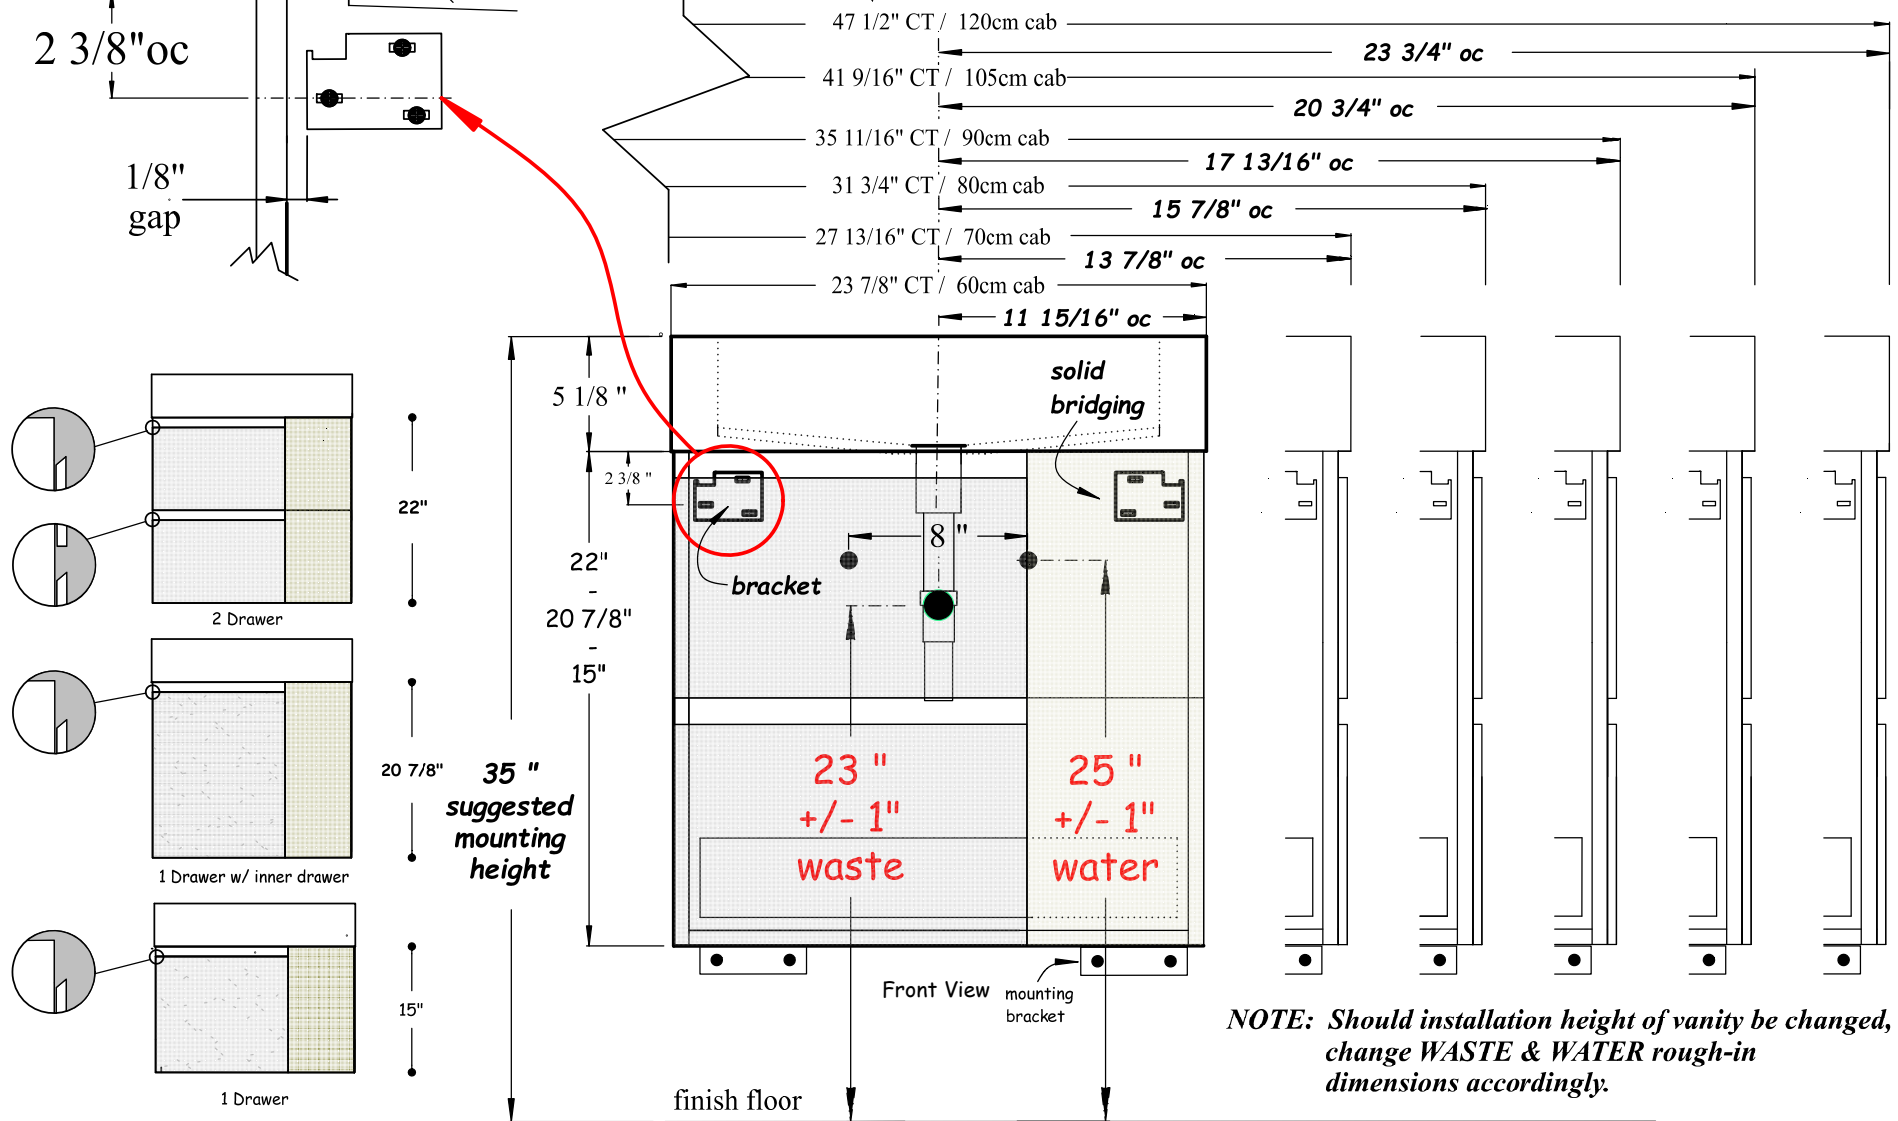

# Mounting Bracket Detail

Note:  
When ordering vanity with sidepanels **ADD 1"** to countertop dimension below.

**NOTE:** Should installation height of vanity be changed, change WASTE & WATER rough-in dimensions accordingly.

Plan View

**Note:**

- ... Basins drawn above represent the style & size of the "Rectangluar Series".
- ... Other basin shapes, finishes & sizes are available, refer to the Hastings catalog.
- ... Countertops above represent sizing without cabinet sidepanels, ADD 1" when using sidepanels.