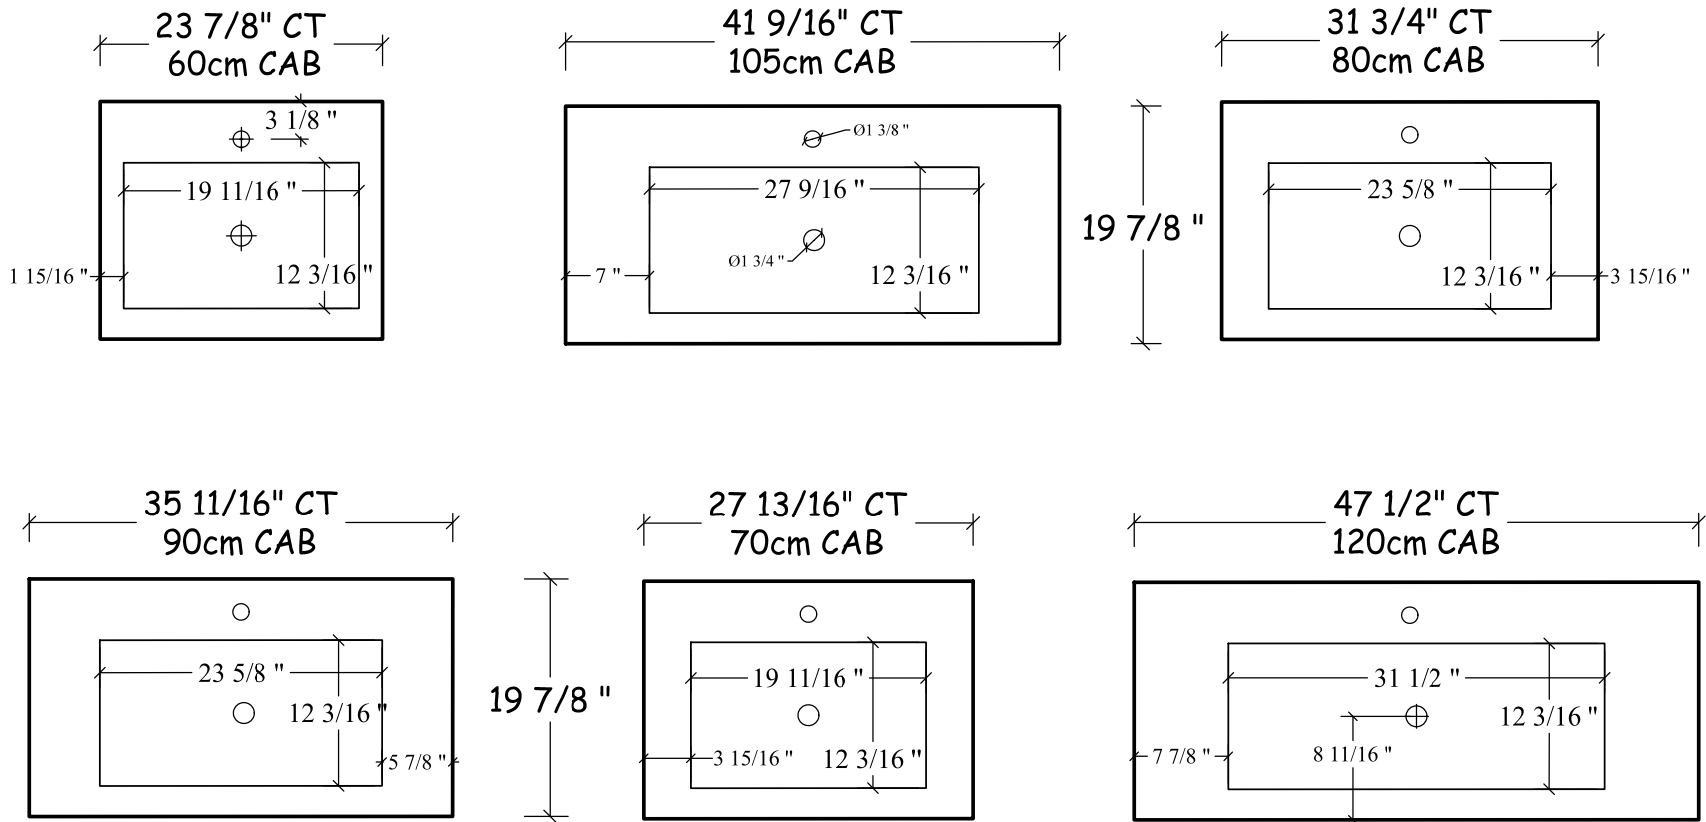

# Mounting Bracket Detail

Note:  
When ordering vanity with sidepanels **ADD 1"** to countertop dimension below.

**NOTE:** Should installation height of vanity be changed, change WASTE & WATER rough-in dimensions accordingly.

Plan View

**Note:**

- ... Basins drawn above represent the style & size of the "Rectangluar Series".
- ... Other basin shapes, finishes & sizes are available, refer to the Hastings catalog.
- ... Countertops above represent sizing without cabinet sidepanels, ADD 1" when using sidepanels.