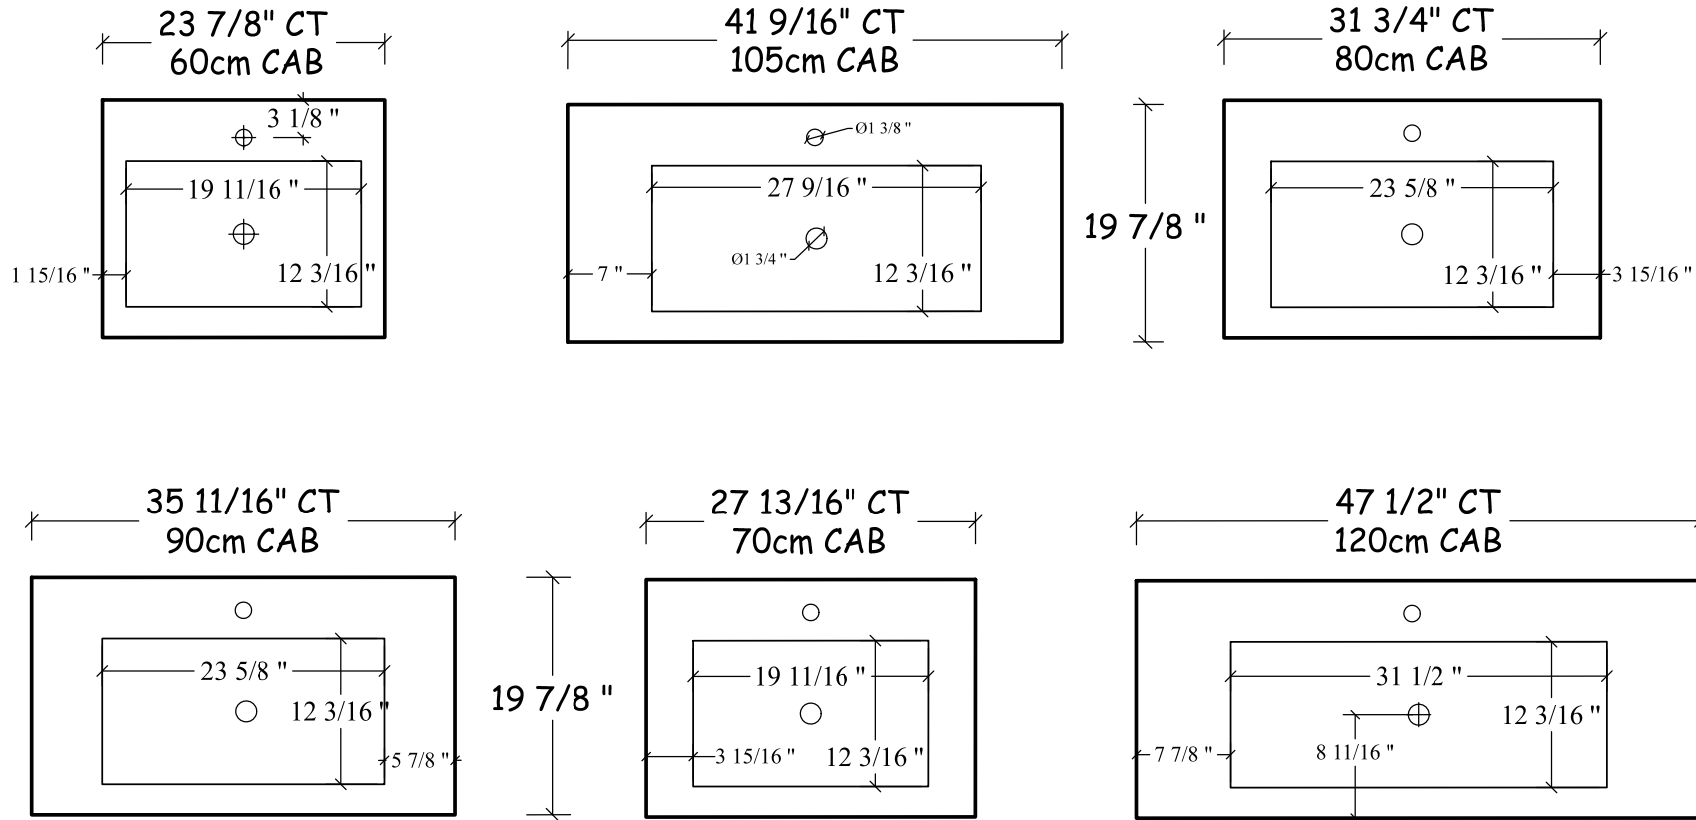

HASTINGS
TILE & BATH

Urban Duplex Vanities "THIN" countertop/ basin

HASTING TILE AND BATH
711-8 KOEHLER AVE
RONKONKOMA, NY 11779
1-800-351-0038

DATE: 11/4/20
BY: MJH

Front View

Plan View

Note:

- ... Basins drawn above represent the style & size of the "Rectangluar Series".
- ... Other basin shapes, finishes & sizes are available, refer to the Hastings catalog.
- ... Countertops above represent sizing without cabinet sidepanels, ADD 1" when using sidepanels.