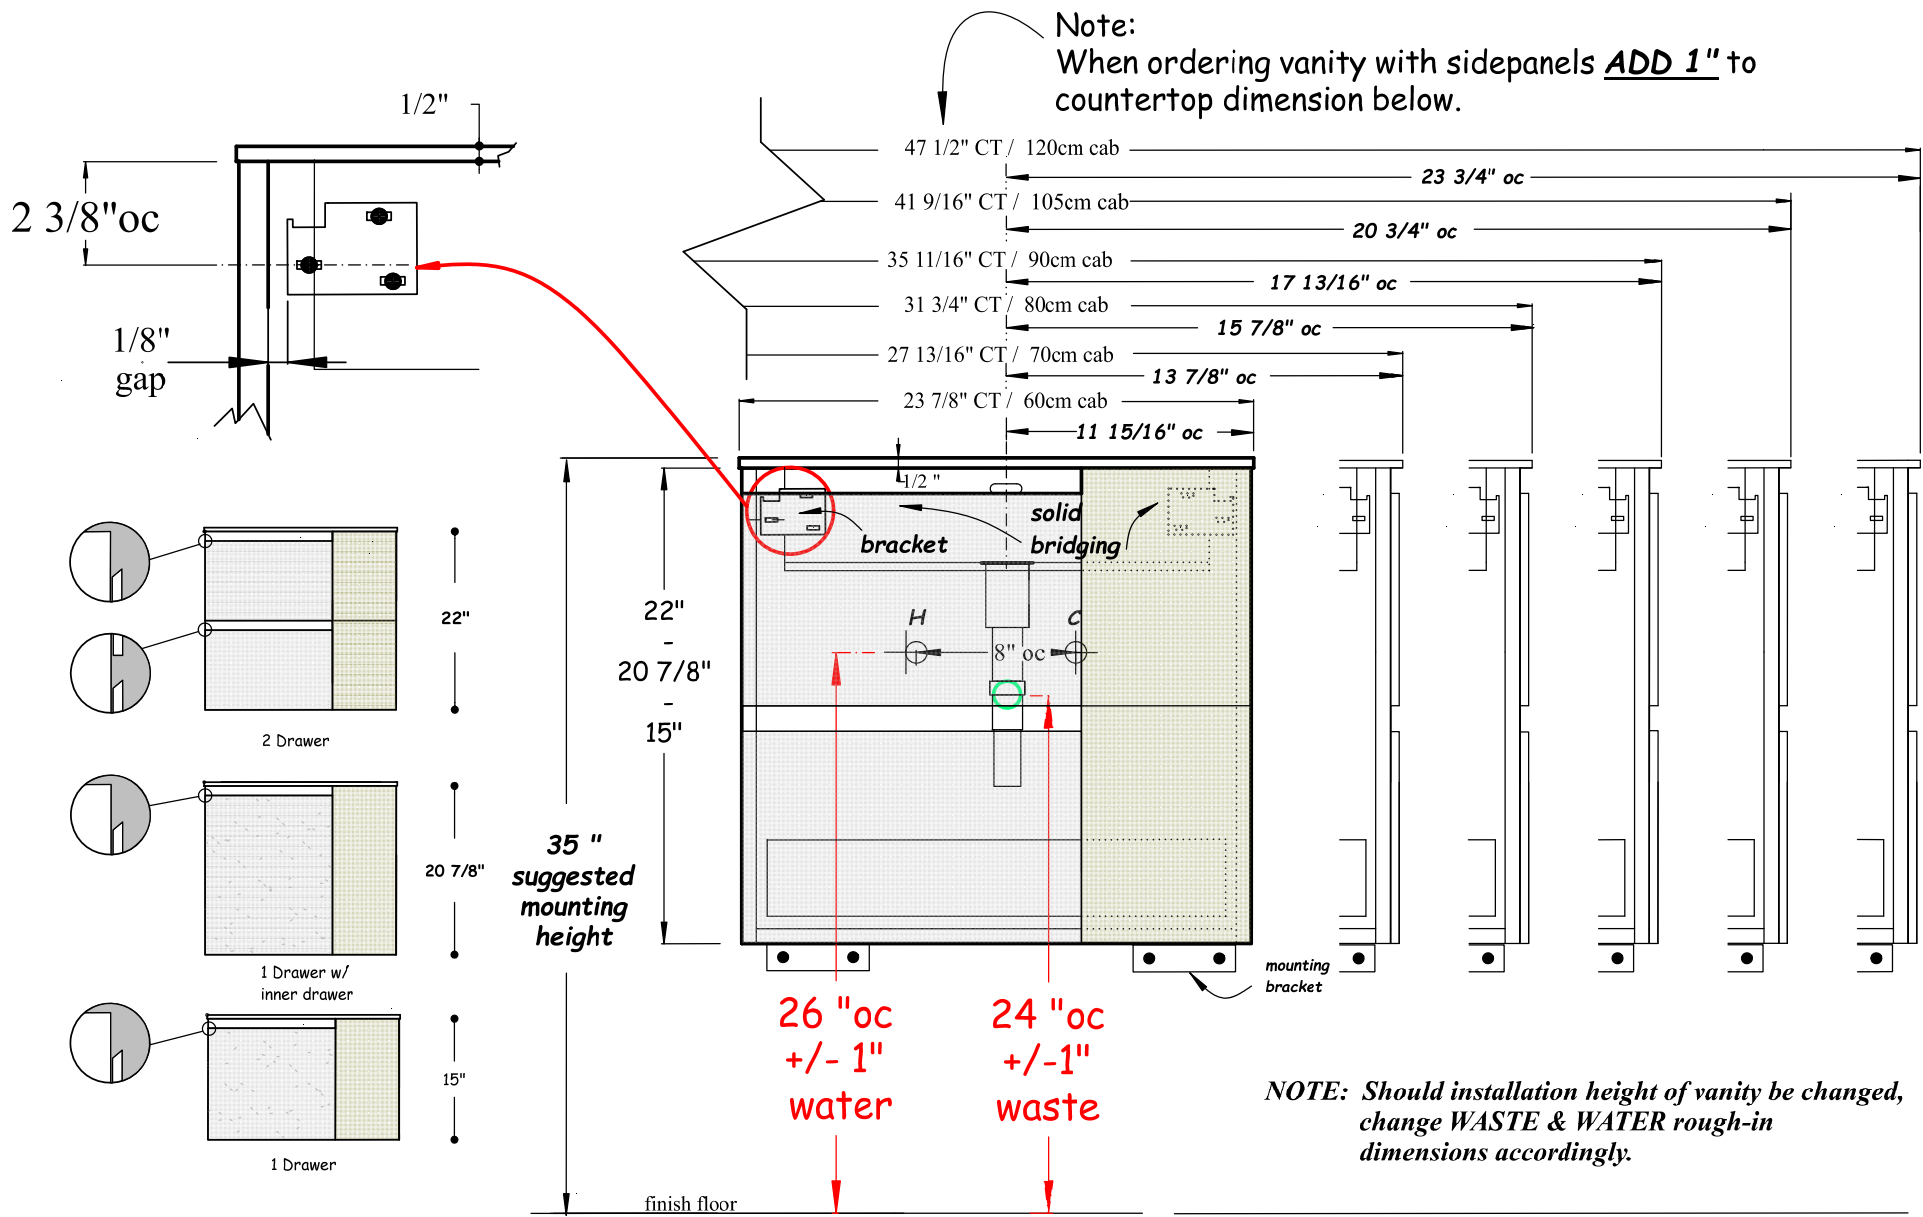

HASTINGS
TILE & BATH

Urban Duplex Vanities "THIN" countertop/ basin

HASTING TILE AND BATH
711-8 KOEHLER AVE
RONKONKOMA, NY 11779
1-800-351-0038

DATE: 11/4/20
BY: MJH

Front View

Plan View

Note:

- ... Basins drawn above represent the style & size of the "Rectangluar Series".
- ... Other basin shapes, finishes & sizes are available, refer to the Hastings catalog.
- ... Countertops above represent sizing without cabinet sidepanels, ADD 1" when using sidepanels.