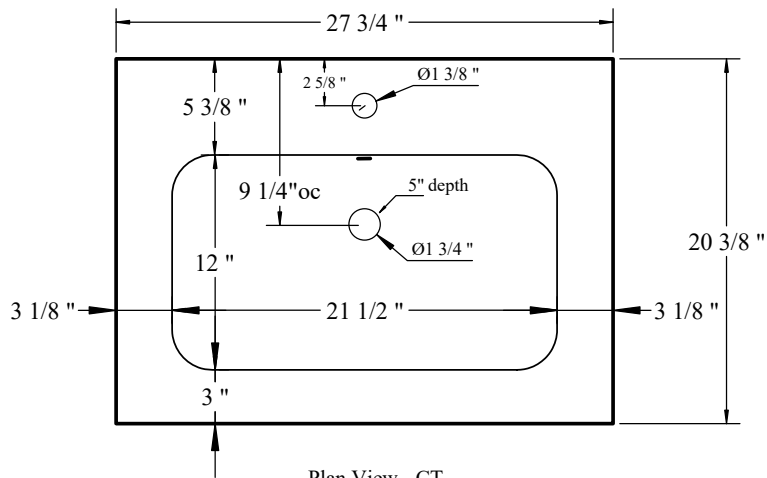

H**HASTINGS TILE & BATH**

Sign Console - 70cm

- ... Two-Drawer 70cm (27 3/4") console
- ... Size: 27 3/4"w x 35 3/4"h x 20 3/8"d
- ... Rovere Castano 3D finish
- ... Solid-Surface countertop w/ integrated basin
- ... Overflow
- ... Chrome handles and Aluminum plinth
- ... 1,2 or 3 hole faucet layout
- ... soft-close drawers

Rear View

711-8 Koehler Ave, Ronkonkoma, NY, 11779
Customer Service: 1-800-351-0038
www.hastingstilebath.com

Sign Console - 70cm

- ... Two-Drawer 70cm (27 3/4") console
- ... Size: 27 3/4"w x 35 3/4"h x 20 3/8"d
- ... Rovere Castano 3D finish
- ... Solid-Surface countertop w/ integrated basin
- ... Overflow
- ... Chrome handles and Aluminum plinth
- ... 1,2 or 3 hole faucet layout
- ... soft-close drawers

Front View

Plan View - CT