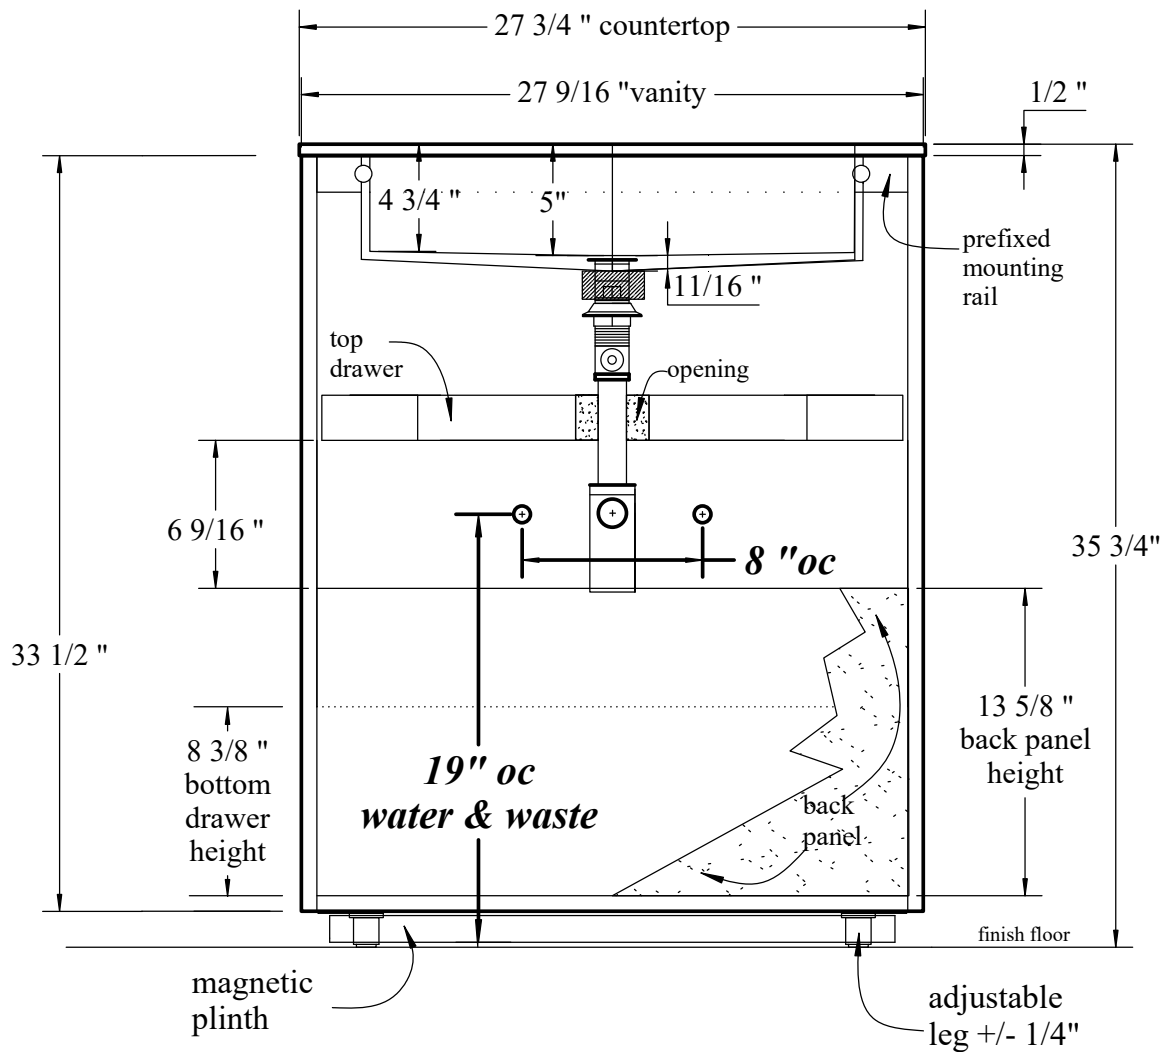

H**HASTINGS TILE & BATH**

Sign Console - 70cm

- ... Two-Drawer 70cm (27 3/4") console
- ... Size: 27 3/4"w x 35 3/4"h x 20 3/8"d
- ... Rovere Castano 3D finish
- ... Solid-Surface countertop w/ integrated basin
- ... Overflow
- ... Chrome handles and Aluminum plinth
- ... 1,2 or 3 hole faucet layout
- ... soft-close drawers

Rear View

711-8 Koehler Ave, Ronkonkoma, NY, 11779
Customer Service: 1-800-351-0038
www.hastingstilebath.com

Sign Console - 70cm

- ... Two-Drawer 70cm (27 3/4") console
- ... Size: 27 3/4"w x 35 3/4"h x 20 3/8"d
- ... Rovere Castano 3D finish
- ... Solid-Surface countertop w/ integrated basin
- ... Overflow
- ... Chrome handles and Aluminum plinth
- ... 1,2 or 3 hole faucet layout
- ... soft-close drawers

Front View

Plan View - CT