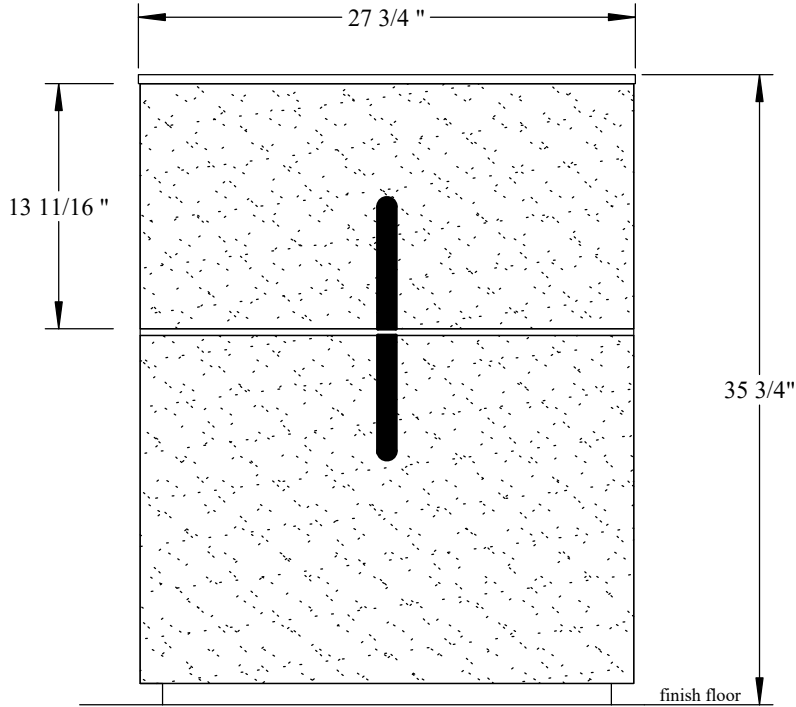

H**HASTINGS TILE & BATH**

Sign Console - 70cm

- ... Two-Drawer 70cm (27 3/4") console
- ... Size: 27 3/4"w x 35 3/4"h x 20 3/8"d
- ... Rovere Castano 3D finish
- ... Solid-Surface countertop w/ integrated basin
- ... Overflow
- ... Chrome handles and Aluminum plinth
- ... 1,2 or 3 hole faucet layout
- ... soft-close drawers

Rear View

711-8 Koehler Ave, Ronkonkoma, NY, 11779
Customer Service: 1-800-351-0038
www.hastingstilebath.com

Sign Console - 70cm

- ... Two-Drawer 70cm (27 3/4") console
- ... Size: 27 3/4"w x 35 3/4"h x 20 3/8"d
- ... Rovere Castano 3D finish
- ... Solid-Surface countertop w/ integrated basin
- ... Overflow
- ... Chrome handles and Aluminum plinth
- ... 1,2 or 3 hole faucet layout
- ... soft-close drawers

Front View

Plan View - CT