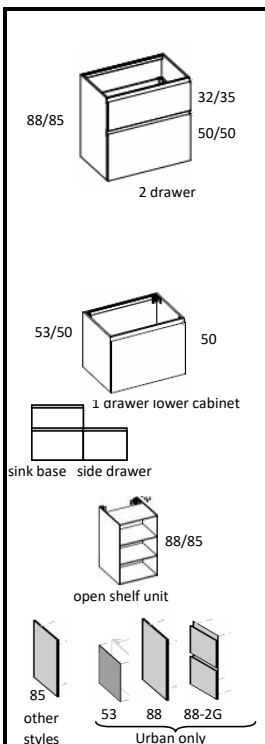

Side Cabinets (Optional) for customized configurations

Side Cabinets

2 drawer

25 cm	(9-7/8")	URBAN-2DW-FS-SIDE-25
35 cm	(13-3/4")	URBAN-2DW-FS-SIDE-35
50 cm	(19-5/8")	URBAN-2DW-FS-SIDE-50
60 cm	(23-5/8")	URBAN-2DW-FS-SIDE-60
70 cm	(27-1/2")	URBAN-2DW-FS-SIDE-70
80 cm	(31-1/2")	URBAN-2DW-FS-SIDE-80
90 cm	(35-3/8")	URBAN-2DW-FS-SIDE-90
105 cm	(41-3/8")	URBAN-2DW-FS-SIDE-105
120 cm	(47-1/4")	URBAN-2DW-FS-SIDE-120

Lower 1 drawer to align with bottom drawer of freestanding

50 cm	(19-5/8")	URBAN-1DW-53-SIDE-50
70 cm	(27-1/2")	URBAN-1DW-53-SIDE-70
90 cm	(35-3/8")	URBAN-1DW-53-SIDE-90
105 cm	(41-3/8")	URBAN-1DW-53-SIDE-105
120 cm	(47-1/4")	URBAN-1DW-53-SIDE-120

Open shelf unit

25 cm	(9-7/8")	URBAN-SHLF-FS-25
35 cm	(13-3/4")	URBAN-SHLF-FS-35
50 cm	(19-5/8")	URBAN-SHLF-FS-50

Side Panels **

height 88 cm no groove	URBAN-SP-88G
height 85 cm no groove	URBAN-SP-85
height 88 cm double groove	URBAN-SP-88-2G
height 53 cm	URBAN-SP-53

** item no.s with G have grooved profile