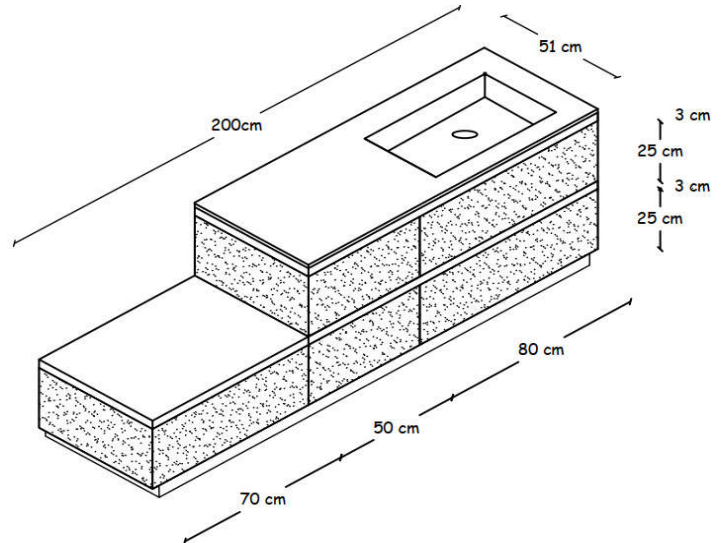

2 drawer with open shelf side unit

75 cm	(29-1/2")	URBAN-2DW-FS-75
85 cm	(33-1/2")	URBAN-2DW-FS-85
95 cm	(37-3/8")	URBAN-2DW-FS-95
105 cm	(41-3/8")	URBAN-2DW-FS-105
120 cm	(47-1/4")	URBAN-2DW-FS-120
135 cm	(53-1/8")	URBAN-2DW-FS-135

Countertop Finish

- Solid-Surface
- Glass
- HPL
- Porcelain
- Fenix

Max Length

- 260cm (102 3/8")
- 260cm (102 3/8")
- 270cm (106 1/4")
- 290cm (114 1/8")
- 270cm (106 1/4")

****larger sizes may be available contact customer service for more information*