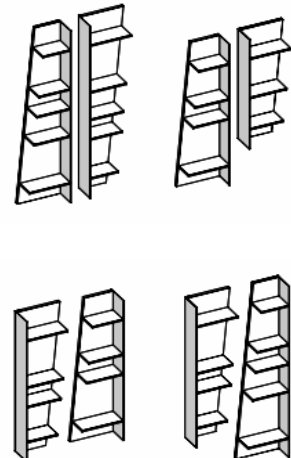

****** item no.s with G have grooved profile

Look Storage Solution

5 metal tray shelves

item no.

LOOK - height 190cm (74-13/16"), width 45cm (17-3/4")		
URBAN-LOOK-??-??-??	31 cm (12-1/4")	depth

4 metal tray shelves, 1 Shelf w/ towel rail

item no.

LOOK - height 190cm (74-13/16"), width 45cm (17-3/4")		
URBAN-LOOK-TWL-??-??-??	38 cm (15")	depth

2) Choose "Metal Structure / Shelf Frame" finish (see options below)

Kros Open Wall Units

Kros Shelf L Version

* -also available with angular back panel in a different finish/color than the shelf

Left-hand Version

Kros Shelf R Version

item no.	height	depths
URBAN-KROS-R-70-25-13D	70 cm (27-1/2")	depth 13cm
URBAN-KROS-R-90-25-13D	90 cm (35-3/8")	(5-1/8")
URBAN-KROS-R-110-25-13D	110 cm (43-1/4")	
URBAN-KROS-R-70-25-19D	70 cm (27-1/2")	depth 19cm
URBAN-KROS-R-90-25-19D	90 cm (35-3/8")	(7-1/2")
URBAN-KROS-R-110-25-19D	110 cm (43-1/4")	

* -also available with angular back panel in a different finish/color than the shelf

Righthand Version

Example Configurations

Metal Cubes

item no.

Cube- height 30 cm (11-13/16"), width 20 cm (7-7/8")		
URBAN-METALCUBE-30-20-1A-??	15 cm (5-7/8")	depth
URBAN-METALCUBE-30-20-1B-??	20 cm (7-7/8")	depth
URBAN-METALCUBE-30-20-1C-??	25 cm (9-7/8")	depth