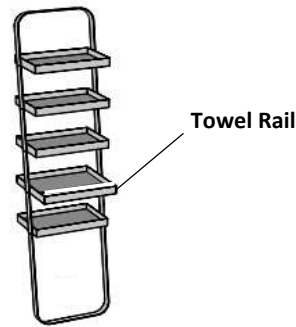

Open shelf unit

25 cm	(9-7/8")	URBAN-SHLF-FS-25
35 cm	(13-3/4")	URBAN-SHLF-FS-35
50 cm	(19-5/8")	URBAN-SHLF-FS-50

Side Panels **

height 88 cm no groove	URBAN-SP-88G
height 85 cm no groove	URBAN-SP-85
height 88 cm double groove	URBAN-SP-88-2G
height 53 cm	URBAN-SP-53

****** item no.s with G have grooved profile

Look Storage Solution

5 metal tray shelves

item no.

LOOK - height 190cm (74-13/16"), width 45cm (17-3/4")		
URBAN-LOOK-??-??-??	31 cm (12-1/4")	depth

4 metal tray shelves, 1 Shelf w/ towel rail

item no.

LOOK - height 190cm (74-13/16"), width 45cm (17-3/4")		
URBAN-LOOK-TWL-??-??-??	38 cm (15")	depth

2) Choose "Metal Structure / Shelf Frame" finish (see options below)

Kros Open Wall Units

Kros Shelf L Version