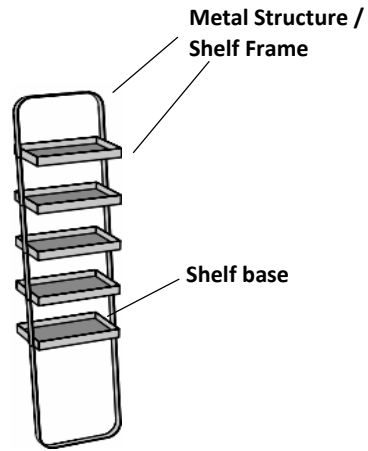

Lower 1 drawer to align with bottom drawer of freestanding

50 cm	(19-5/8")	URBAN-1DW-53-SIDE-50
70 cm	(27-1/2")	URBAN-1DW-53-SIDE-70
90 cm	(35-3/8")	URBAN-1DW-53-SIDE-90
105 cm	(41-3/8")	URBAN-1DW-53-SIDE-105
120 cm	(47-1/4")	URBAN-1DW-53-SIDE-120

Open shelf unit

25 cm	(9-7/8")	URBAN-SHLF-FS-25
35 cm	(13-3/4")	URBAN-SHLF-FS-35
50 cm	(19-5/8")	URBAN-SHLF-FS-50

Side Panels **

height 88 cm no groove	URBAN-SP-88G
height 85 cm no groove	URBAN-SP-85
height 88 cm double groove	URBAN-SP-88-2G
height 53 cm	URBAN-SP-53

****** item no.s with G have grooved profile

Look Storage Solution

5 metal tray shelves

item no.

LOOK - height 190cm (74-13/16"), width 45cm (17-3/4")		
URBAN-LOOK-??-??-??	31 cm (12-1/4")	depth

4 metal tray shelves, 1 Shelf w/ towel rail

item no.

LOOK - height 190cm (74-13/16"), width 45cm (17-3/4")		
URBAN-LOOK-TWL-??-??-??	38 cm (15")	depth

2) Choose "Metal Structure / Shelf Frame" finish (see options below)

Kros Open Wall Units

Kros Shelf L Version