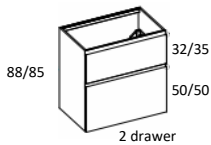

Sink Base Cabinets

heights in cm shown next to each cabinet, (total height on the left, drawer/door front heights on the right). Each Urban groove profile above drawer/door front adds 3 cm to total height. Where heights differ they are shown as: urban/other styles

side cabinet-sink base-open-shelf side unit

lengths

Sink Bases

item no.

2 drawer

60 cm	(23-5/8")	URBAN-2DW-FS-60
70 cm	(27-1/2")	URBAN-2DW-FS-70
80 cm	(31-1/2")	URBAN-2DW-FS-80
90 cm	(35-3/8")	URBAN-2DW-FS-90
105 cm	(41-3/8")	URBAN-2DW-FS-105
120 cm	(47-1/4")	URBAN-2DW-FS-120

2 drawer with open shelf side unit

75 cm	(29-1/2")	URBAN-2DW-FS-75
85 cm	(33-1/2")	URBAN-2DW-FS-85
95 cm	(37-3/8")	URBAN-2DW-FS-95
105 cm	(41-3/8")	URBAN-2DW-FS-105
120 cm	(47-1/4")	URBAN-2DW-FS-120
135 cm	(53-1/8")	URBAN-2DW-FS-135

Cube Storage Containers- height 20 cm (7-7/8")		
CUBE-50-20-21D	50 cm (19-5/8")	depth 21 cm (8-1/4")
CUBE-70-20-21D	70 cm (27-1/2")	(8-1/4")
CUBE-90-20-21D	90 cm (35-3/8")	

cubes can be used separately (bottom left), under a tall storage cabinet (below right) or stacked on top of each other (above right)