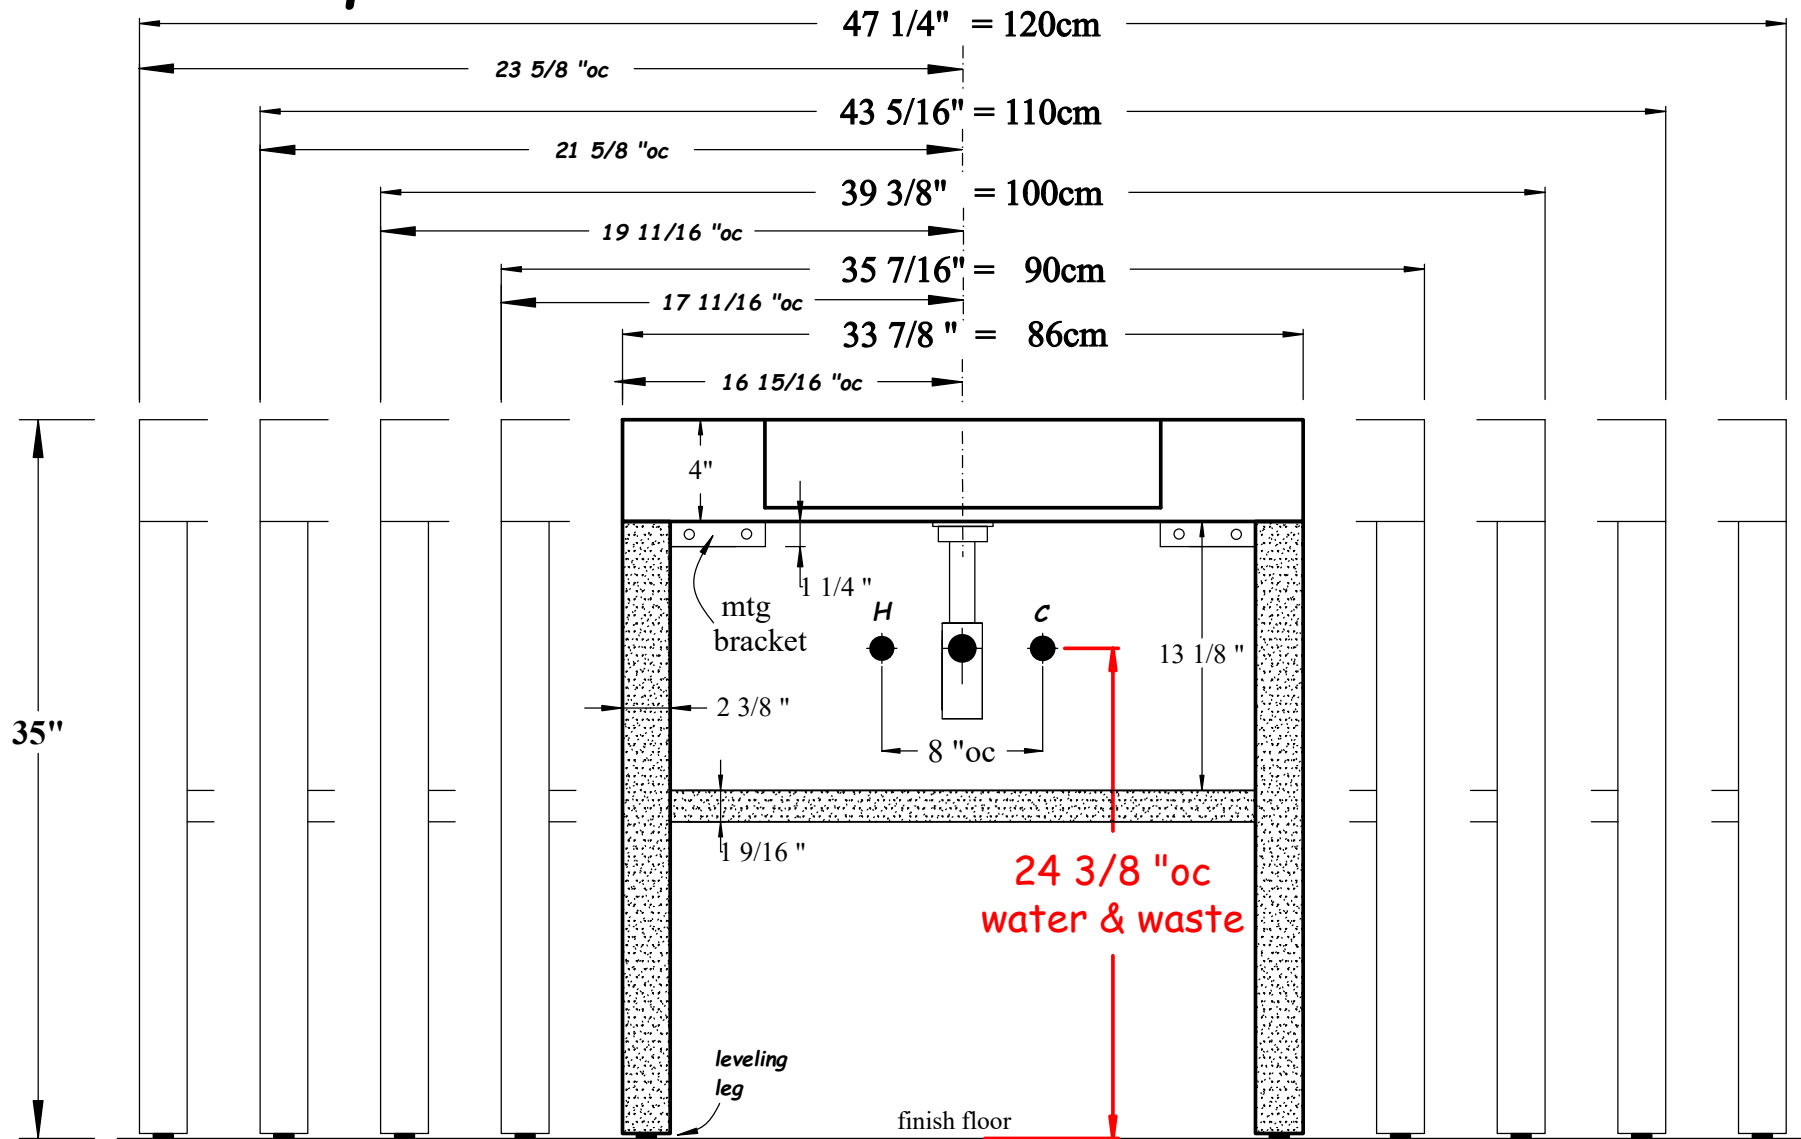

Front View

Countertop finishes - Solid-Surface / HPL / Fenix

5" Countertops

Front View

Countertop finishes - Porcelain & Cement Resin

HASTINGS
TILE & BATH

Urban Legstand 5" countertop

Sizes: 86 - 120cm