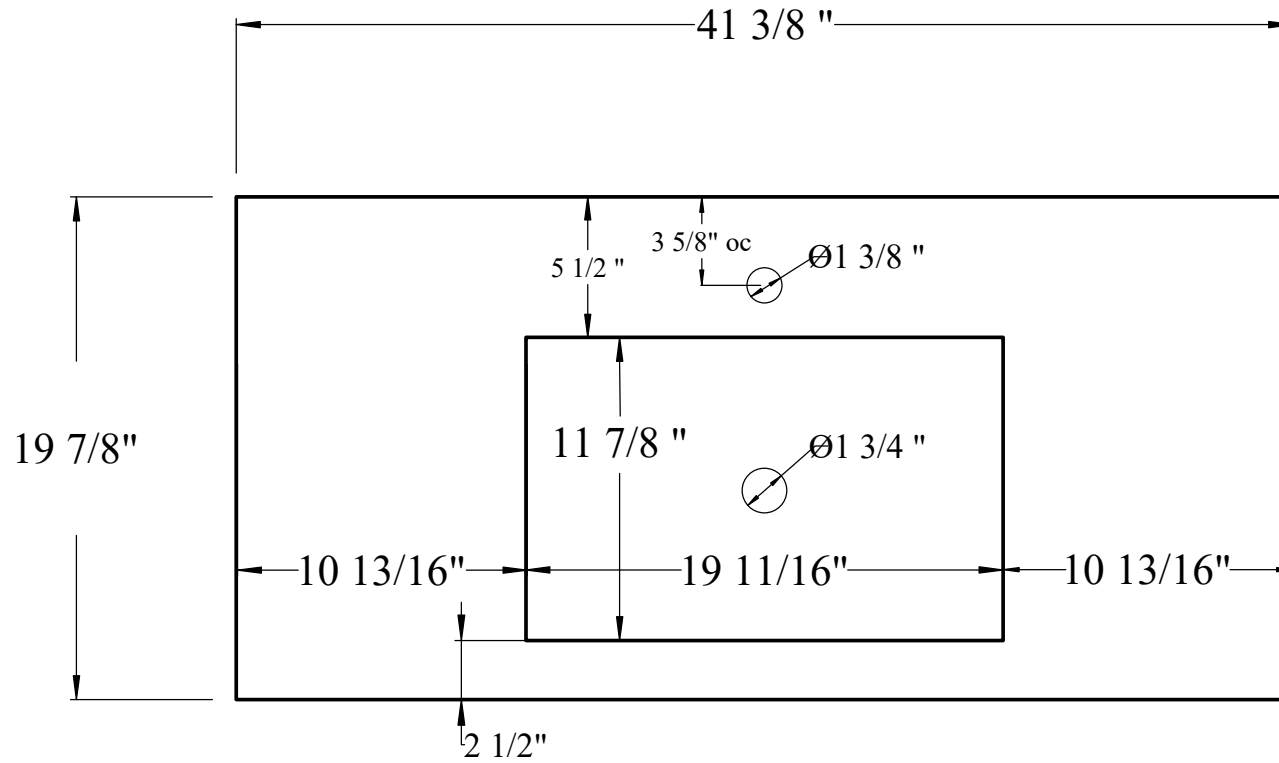

Stock unit - 105cm

Front View

HASTINGS
TILE & BATH

Urban Legstand - 105cm
5" CT - Porcelain - STOCK

HASTING TILE AND BATH
711-8 KOEHLER AVE
RONKONKOMA, NY 11779
1-800-351-0038

DATE: 5/27/20
BY: MJH

Stock unit - 105cm

Plan View - countertop

HASTINGS
TILE & BATH

Urban Legstand - 105cm
5" CT - Porcelain - STOCK

HASTING TILE AND BATH
711-8 KOEHLER AVE
RONKONKOMA, NY 11779
1-800-351-0038

DATE: 5/27/20
BY: MJH

4" Countertops

Front View

Countertop finishes - Solid-Surface / HPL / Fenix

5" Countertops

Front View

Countertop finishes - Porcelain & Cement Resin

HASTINGS
TILE & BATH

Urban Legstand 5" countertop

Sizes: 86 - 120cm