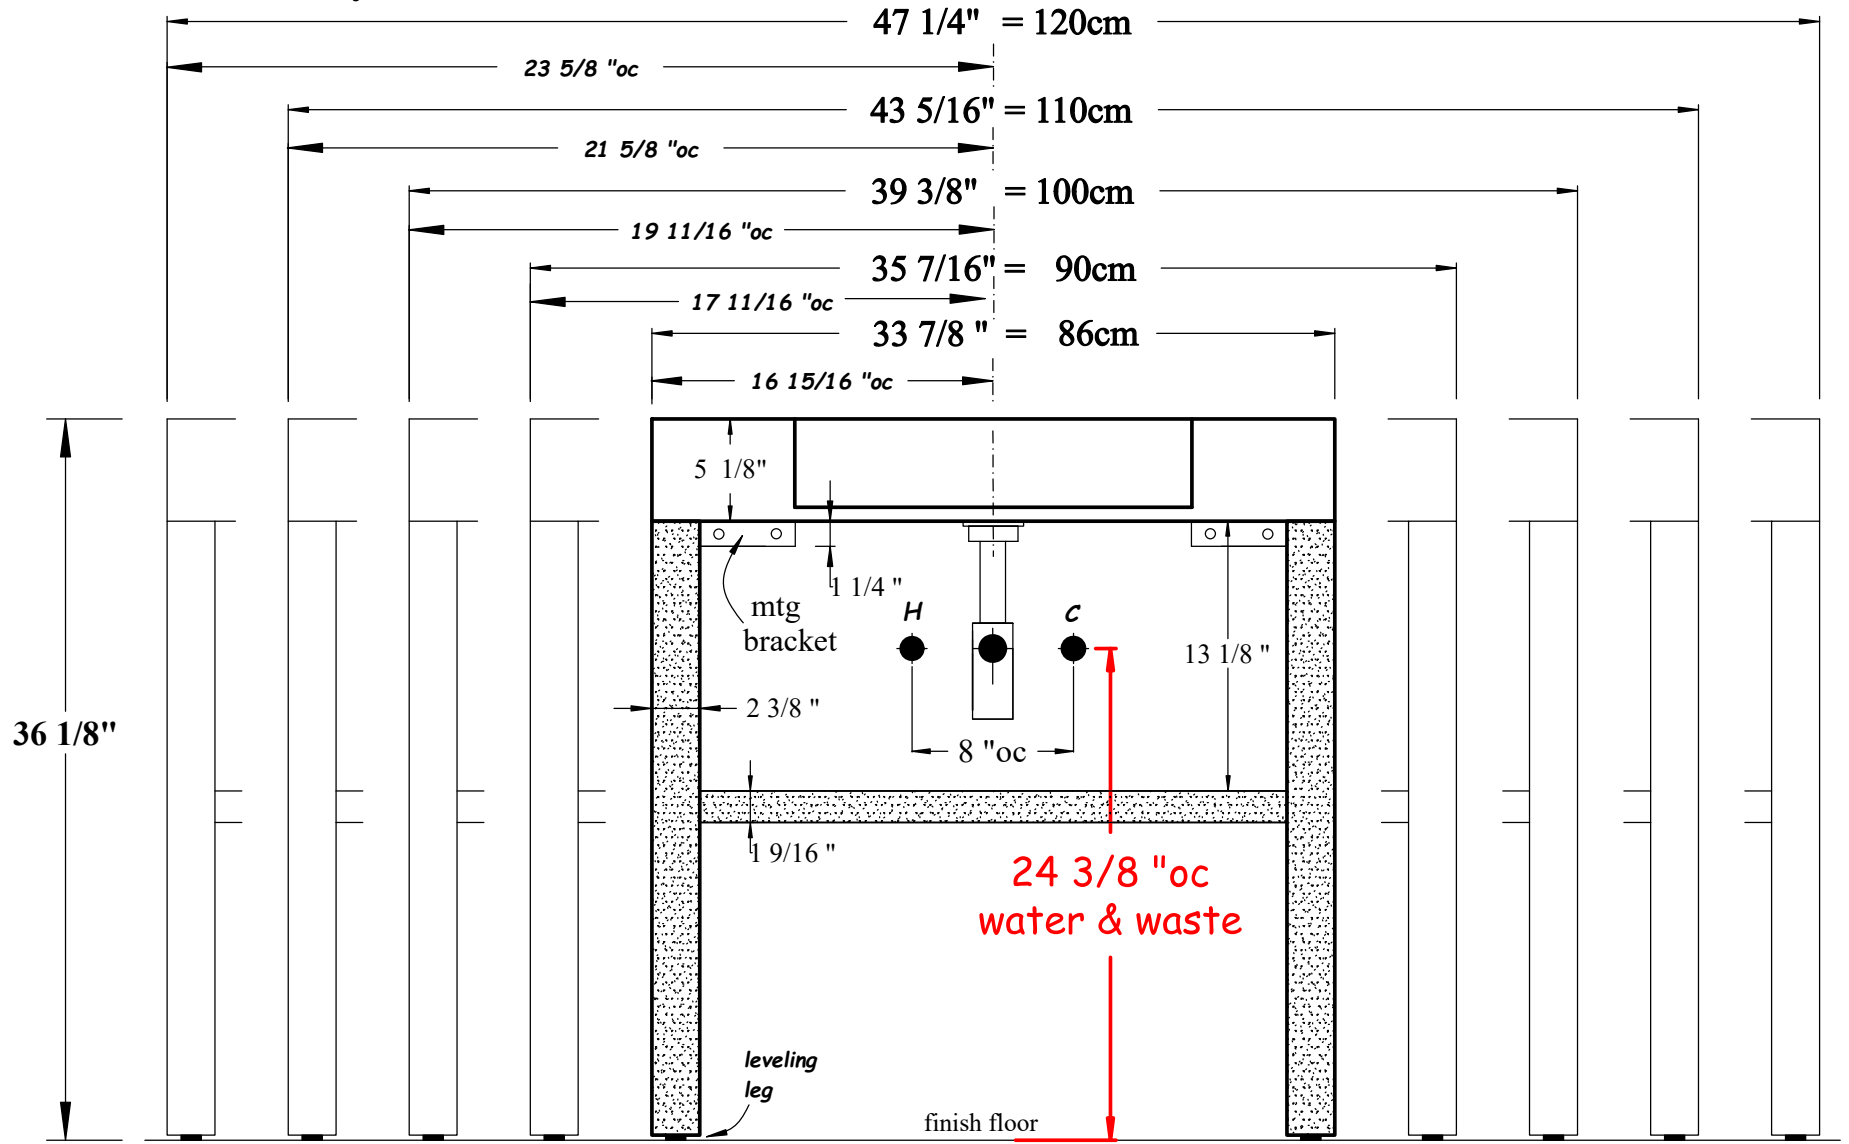

Front View

Countertop finishes - Solid-Surface / HPL / Fenix

5" Countertops

Front View

Countertop finishes - Porcelain & Cement Resin

HASTINGS
TILE & BATH

Urban Legstand 5" countertop

Sizes: 86 - 120cm