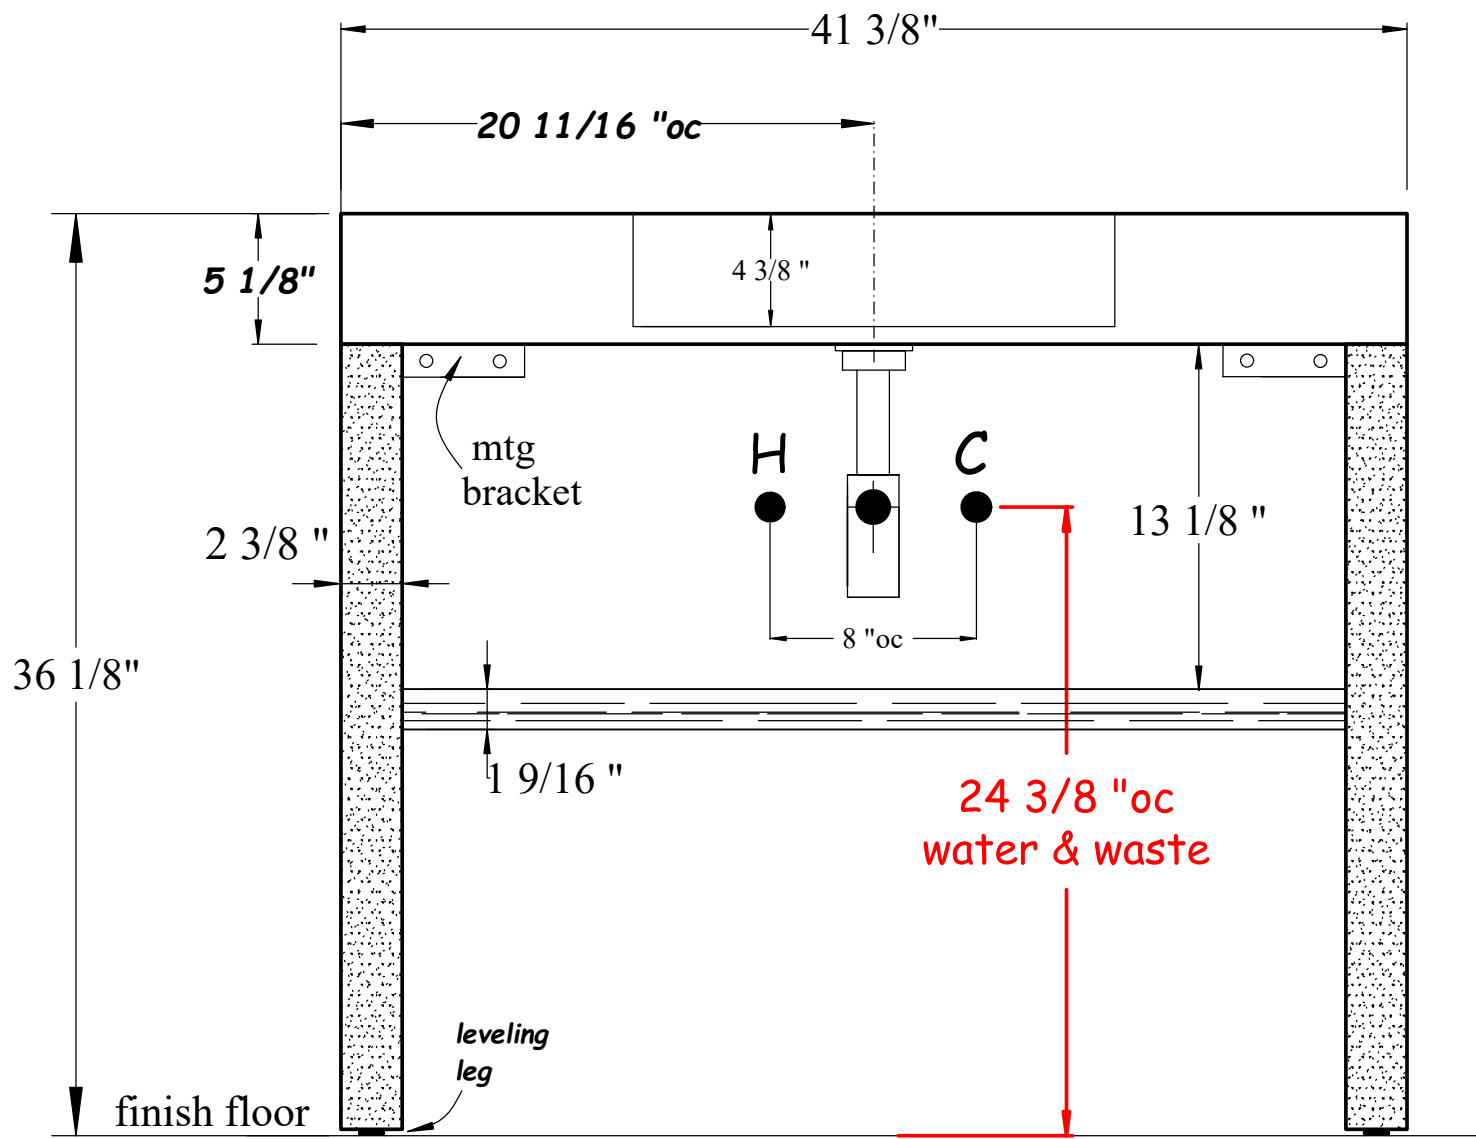

Stock unit - 105cm

Front View

HASTINGS
TILE & BATH

Urban Legstand - 105cm
5" CT - Porcelain - STOCK

HASTING TILE AND BATH
711-8 KOEHLER AVE
RONKONKOMA, NY 11779
1-800-351-0038

DATE: 5/27/20
BY: MJH

Stock unit - 105cm

Front View

Countertop finishes - Solid-Surface / HPL / Fenix

5" Countertops

Front View

Countertop finishes - Porcelain & Cement Resin

HASTINGS
TILE & BATH

Urban Legstand 5" countertop

Sizes: 86 - 120cm