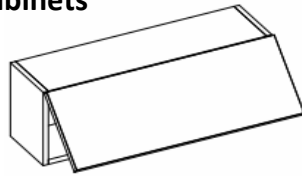

Horizontal Storage Cabinets

Fold Up
(Code: FOLDUP)