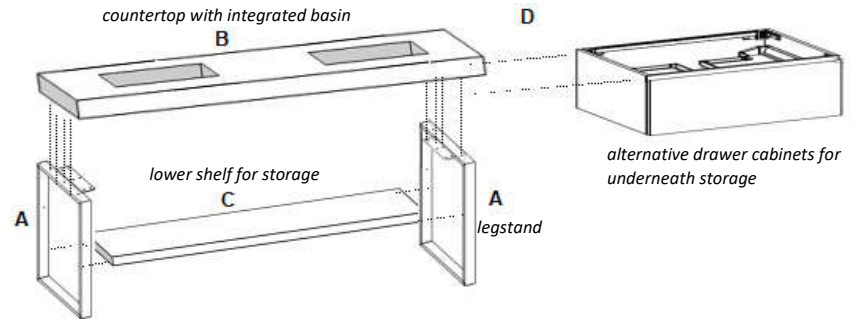

Legstand consoles

Countertop Solid-Surface / HPL / Fenix
height - 88cm (34-5/8")
depth - 50.5cm (19-7/8")

Porcelain / Cement-Resin
91cm (35-3/4")
50.5cm (19-7/8")

A Legstand

item no.
URBAN-LS

B Countertops with Integrated Basins

<u>Min "L"</u>	<u>Max "L"</u>
86cm (33-7/8")	275cm (108-1/4")

C Lower Shelf

4 cm (1-5/8") thick

<u>Min "L"</u>	<u>Max "L"</u>
86cm (33-7/8")	275cm (108-1/4")

OR

D Drawer Cabinets height 28 cm (11")			
length	sink base		drawer code
80	cm	(31-1/2")	URBAN-LC-1DW-80
90	cm	(35-3/8")	URBAN-LC-1DW-90
105	cm	(41-3/8")	URBAN-LC-1DW-105
120	cm	(47-1/4")	URBAN-LC-1DW-120
120	cm	double	URBAN-LC-1DW-120DB
length	side cabinet		drawer code
25	cm	(9-7/8")	URBAN-LC-1DW-S-25
35	cm	(13-3/4")	URBAN-LC-1DW-S-35
50	cm	(19-5/8")	URBAN-LC-1DW-S-50
60	cm	(23-5/8")	URBAN-LC-1DW-S-60
70	cm	(27-1/2")	URBAN-LC-1DW-S-70
80	cm	(31-1/2")	URBAN-LC-1DW-S-80
90	cm	(35-3/8")	URBAN-LC-1DW-S-90
105	cm	(41-3/8")	URBAN-LC-1DW-S-105
120	cm	(47-1/4")	URBAN-LC-1DW-S-120

*****when using drawer cabinets (vs using shelf), must add 12 cm (4-3/4") to the total length of the drawer(s) to determine the countertop length*****

Look Storage Solution

5 metal tray shelves

item no.

LOOK - height 190cm (74-13/16"), width 45cm (17-3/4")		
URBAN-LOOK-??-??-??	31 cm (12-1/4")	depth

Top Thickness - 6cm (2-3/8")
Depth - 21.5 cm (8-1/2")
- 37cm (14-9/16")
- 50.5cm (19-7/8")

* Custom lengths available from 30cm (11-3/4") to 270cm (106-1/4")

Drawer Accessories

Accessories

ROW-MTL-33 metal tray with one movable divider with anti-slip mats-33 cm depth