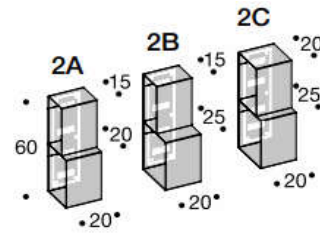

* -also available with angular back panel in a different finish/color than the shelf

Left-hand Version

Kros Shelf R Version

item no.	height	depths
URBAN-KROS-R-70-25-13D	70 cm (27-1/2")	depth 13cm
URBAN-KROS-R-90-25-13D	90 cm (35-3/8")	(5-1/8")
URBAN-KROS-R-110-25-13D	110 cm (43-1/4")	
URBAN-KROS-R-70-25-19D	70 cm (27-1/2")	depth 19cm
URBAN-KROS-R-90-25-19D	90 cm (35-3/8")	(7-1/2")
URBAN-KROS-R-110-25-19D	110 cm (43-1/4")	

* -also available with angular back panel in a different finish/color than the shelf

Righthand Version

Example Configurations

Metal Cubes

item no.

Cube- height 30 cm (11-13/16"), width 20 cm (7-7/8")		
URBAN-METALCUBE-30-20-1A-??	15 cm (5-7/8")	depth
URBAN-METALCUBE-30-20-1B-??	20 cm (7-7/8")	depth
URBAN-METALCUBE-30-20-1C-??	25 cm (9-7/8")	depth

Double Cube- height 60 cm (23-5/8"), width 20 cm (7-7/8")

URBAN-METALCUBE-60-20-2A-??	20 cm (7-7/8")	max depth
URBAN-METALCUBE-60-20-2B-??	25 cm (9-7/8")	max depth
URBAN-METALCUBE-60-20-2C-??	25 cm (9-7/8")	max depth

Triple Cube- height 90 cm (35-3/8"), width 20 cm (7-7/8")

URBAN-METALCUBE-90-20-3A-??	25 cm (9-7/8")	max depth
URBAN-METALCUBE-90-20-3B-??	25 cm (9-7/8")	max depth
URBAN-METALCUBE-90-20-3C-??	25 cm (9-7/8")	max depth