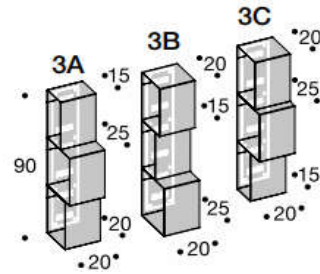

* -also available with angular back panel in a different finish/color than the shelf

Left-hand Version

Kros Shelf R Version

item no.	height	depths
URBAN-KROS-R-70-25-13D	70 cm (27-1/2")	depth 13cm
URBAN-KROS-R-90-25-13D	90 cm (35-3/8")	(5-1/8")
URBAN-KROS-R-110-25-13D	110 cm (43-1/4")	
URBAN-KROS-R-70-25-19D	70 cm (27-1/2")	depth 19cm
URBAN-KROS-R-90-25-19D	90 cm (35-3/8")	(7-1/2")
URBAN-KROS-R-110-25-19D	110 cm (43-1/4")	

* -also available with angular back panel in a different finish/color than the shelf

Righthand Version

Example Configurations

Metal Cubes

item no.

Cube- height 30 cm (11-13/16"), width 20 cm (7-7/8")		
URBAN-METALCUBE-30-20-1A-??	15 cm (5-7/8")	depth
URBAN-METALCUBE-30-20-1B-??	20 cm (7-7/8")	depth
URBAN-METALCUBE-30-20-1C-??	25 cm (9-7/8")	depth

Double Cube- height 60 cm (23-5/8"), width 20 cm (7-7/8")

URBAN-METALCUBE-60-20-2A-??	20 cm (7-7/8")	max depth
URBAN-METALCUBE-60-20-2B-??	25 cm (9-7/8")	max depth
URBAN-METALCUBE-60-20-2C-??	25 cm (9-7/8")	max depth

Triple Cube- height 90 cm (35-3/8"), width 20 cm (7-7/8")

URBAN-METALCUBE-90-20-3A-??	25 cm (9-7/8")	max depth
URBAN-METALCUBE-90-20-3B-??	25 cm (9-7/8")	max depth
URBAN-METALCUBE-90-20-3C-??	25 cm (9-7/8")	max depth