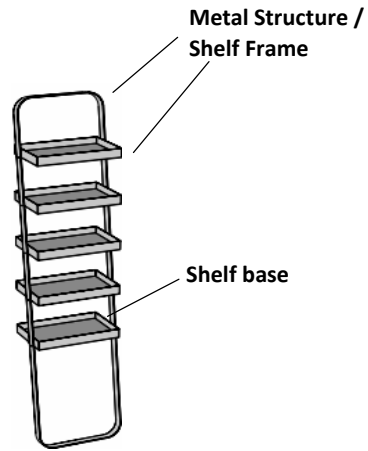

Legstand consoles

Countertop Solid-Surface / HPL / Fenix
height - 88cm (34-5/8")
depth - 50.5cm (19-7/8")

Porcelain / Cement-Resin
91cm (35-3/4")
50.5cm (19-7/8")

A Legstand

item no.
URBAN-LS

B Countertops with Integrated Basins

<u>Min "L"</u>	<u>Max "L"</u>
86cm (33-7/8")	275cm (108-1/4")

C Lower Shelf

4 cm (1-5/8") thick

<u>Min "L"</u>	<u>Max "L"</u>
86cm (33-7/8")	275cm (108-1/4")

OR

D Drawer Cabinets height 28 cm (11")			
length	sink base		drawer code
80	cm	(31-1/2")	URBAN-LC-1DW-80
90	cm	(35-3/8")	URBAN-LC-1DW-90
105	cm	(41-3/8")	URBAN-LC-1DW-105
120	cm	(47-1/4")	URBAN-LC-1DW-120
120	cm	double	URBAN-LC-1DW-120DB
length	side cabinet		drawer code
25	cm	(9-7/8")	URBAN-LC-1DW-S-25
35	cm	(13-3/4")	URBAN-LC-1DW-S-35
50	cm	(19-5/8")	URBAN-LC-1DW-S-50
60	cm	(23-5/8")	URBAN-LC-1DW-S-60
70	cm	(27-1/2")	URBAN-LC-1DW-S-70
80	cm	(31-1/2")	URBAN-LC-1DW-S-80
90	cm	(35-3/8")	URBAN-LC-1DW-S-90
105	cm	(41-3/8")	URBAN-LC-1DW-S-105
120	cm	(47-1/4")	URBAN-LC-1DW-S-120

*****when using drawer cabinets (vs using shelf), must add 12 cm (4-3/4") to the total length of the drawer(s) to determine the countertop length*****

Look Storage Solution

5 metal tray shelves

item no.

LOOK - height 190cm (74-13/16"), width 45cm (17-3/4")		
URBAN-LOOK-??-??-??	31 cm (12-1/4")	depth

Top Thickness - 6cm (2-3/8")
Depth - 21.5 cm (8-1/2")
- 37cm (14-9/16")
- 50.5cm (19-7/8")

* Custom lengths available from 30cm (11-3/4") to 270cm (106-1/4")

Drawer Accessories

Accessories

ROW-MTL-33 metal tray with one movable divider with anti-slip mats-33 cm depth