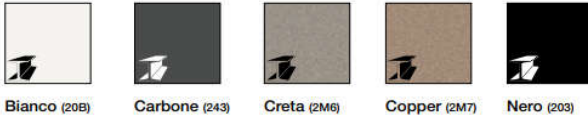

*****when using drawer cabinets (vs using shelf), must add 12 cm (4-3/4") to the total length of the drawer(s) to determine the countertop length*****

Look Storage Solution

5 metal tray shelves

item no.

LOOK - height 190cm (74-13/16"), width 45cm (17-3/4")		
URBAN-LOOK-??-??-??	31 cm (12-1/4")	depth

4 metal tray shelves, 1 Shelf w/ towel rail

item no.

LOOK - height 190cm (74-13/16"), width 45cm (17-3/4")		
URBAN-LOOK-TWL-??-??-??	38 cm (15")	depth

2) Choose "Metal Structure / Shelf Frame" finish (see options below)