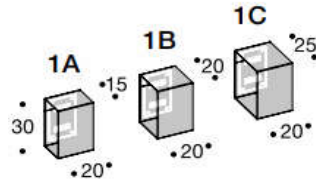

* -also available with angular back panel in a different finish/color than the shelf

Left-hand Version

Kros Shelf R Version

item no.	height	depths
URBAN-KROS-R-70-25-13D	70 cm (27-1/2")	depth 13cm
URBAN-KROS-R-90-25-13D	90 cm (35-3/8")	(5-1/8")
URBAN-KROS-R-110-25-13D	110 cm (43-1/4")	
URBAN-KROS-R-70-25-19D	70 cm (27-1/2")	depth 19cm
URBAN-KROS-R-90-25-19D	90 cm (35-3/8")	(7-1/2")
URBAN-KROS-R-110-25-19D	110 cm (43-1/4")	

* -also available with angular back panel in a different finish/color than the shelf

Righthand Version

Example Configurations

Metal Cubes

item no.

Cube- height 30 cm (11-13/16"), width 20 cm (7-7/8")		
URBAN-METALCUBE-30-20-1A-??	15 cm (5-7/8")	depth
URBAN-METALCUBE-30-20-1B-??	20 cm (7-7/8")	depth
URBAN-METALCUBE-30-20-1C-??	25 cm (9-7/8")	depth

Double Cube- height 60 cm (23-5/8"), width 20 cm (7-7/8")

URBAN-METALCUBE-60-20-2A-??	20 cm (7-7/8")	max depth
URBAN-METALCUBE-60-20-2B-??	25 cm (9-7/8")	max depth
URBAN-METALCUBE-60-20-2C-??	25 cm (9-7/8")	max depth

Triple Cube- height 90 cm (35-3/8"), width 20 cm (7-7/8")

URBAN-METALCUBE-90-20-3A-??	25 cm (9-7/8")	max depth
URBAN-METALCUBE-90-20-3B-??	25 cm (9-7/8")	max depth
URBAN-METALCUBE-90-20-3C-??	25 cm (9-7/8")	max depth