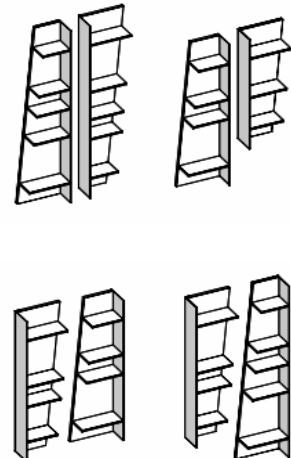

Kros Open Wall Units

Kros Shelf L Version

item no.	height	depths
URBAN-KROS-L-70-25-13D	70 cm (27-1/2")	depth 13cm
URBAN-KROS-L-90-25-13D	90 cm (35-3/8")	(5-1/8")
URBAN-KROS-L-110-25-13D	110 cm (43-1/4")	
URBAN-KROS-L-70-25-19D	70 cm (27-1/2")	depth 19cm
URBAN-KROS-L-90-25-19D	90 cm (35-3/8")	(7-1/2")
URBAN-KROS-L-110-25-19D	110 cm (43-1/4")	

* -also available with angular back panel in a different finish/color than the shelf

Left-hand Version

Kros Shelf R Version

item no.	height	depths
URBAN-KROS-R-70-25-13D	70 cm (27-1/2")	depth 13cm
URBAN-KROS-R-90-25-13D	90 cm (35-3/8")	(5-1/8")
URBAN-KROS-R-110-25-13D	110 cm (43-1/4")	
URBAN-KROS-R-70-25-19D	70 cm (27-1/2")	depth 19cm
URBAN-KROS-R-90-25-19D	90 cm (35-3/8")	(7-1/2")
URBAN-KROS-R-110-25-19D	110 cm (43-1/4")	

* -also available with angular back panel in a different finish/color than the shelf

Righthand Version

Example Configurations

Metal Cubes

item no.

Cube- height 30 cm (11-13/16"), width 20 cm (7-7/8")		
URBAN-METALCUBE-30-20-1A-??	15 cm (5-7/8")	depth
URBAN-METALCUBE-30-20-1B-??	20 cm (7-7/8")	depth
URBAN-METALCUBE-30-20-1C-??	25 cm (9-7/8")	depth

Double Cube- height 60 cm (23-5/8"), width 20 cm (7-7/8")

URBAN-METALCUBE-60-20-2A-??	20 cm (7-7/8")	max depth
URBAN-METALCUBE-60-20-2B-??	25 cm (9-7/8")	max depth
URBAN-METALCUBE-60-20-2C-??	25 cm (9-7/8")	max depth