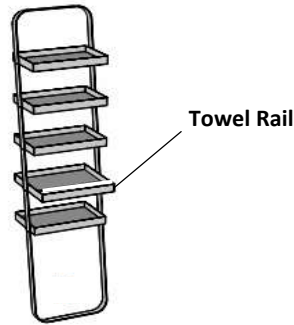

<u>Min "L"</u>	<u>Max "L"</u>
86cm (33-7/8")	275cm (108-1/4")

C Lower Shelf

4 cm (1-5/8") thick

<u>Min "L"</u>	<u>Max "L"</u>
86cm (33-7/8")	275cm (108-1/4")

OR

D Drawer Cabinets height 28 cm (11")			
length	sink base		drawer code
80	cm	(31-1/2")	URBAN-LC-1DW-80
90	cm	(35-3/8")	URBAN-LC-1DW-90
105	cm	(41-3/8")	URBAN-LC-1DW-105
120	cm	(47-1/4")	URBAN-LC-1DW-120
120	cm	double	URBAN-LC-1DW-120DB
length	side cabinet		drawer code
25	cm	(9-7/8")	URBAN-LC-1DW-S-25
35	cm	(13-3/4")	URBAN-LC-1DW-S-35
50	cm	(19-5/8")	URBAN-LC-1DW-S-50
60	cm	(23-5/8")	URBAN-LC-1DW-S-60
70	cm	(27-1/2")	URBAN-LC-1DW-S-70
80	cm	(31-1/2")	URBAN-LC-1DW-S-80
90	cm	(35-3/8")	URBAN-LC-1DW-S-90
105	cm	(41-3/8")	URBAN-LC-1DW-S-105
120	cm	(47-1/4")	URBAN-LC-1DW-S-120

*****when using drawer cabinets (vs using shelf), must add 12 cm (4-3/4") to the total length of the drawer(s) to determine the countertop length*****

Look Storage Solution

5 metal tray shelves

item no.

LOOK - height 190cm (74-13/16"), width 45cm (17-3/4")		
URBAN-LOOK-??-??-??	31 cm (12-1/4")	depth

4 metal tray shelves, 1 Shelf w/ towel rail

item no.

LOOK - height 190cm (74-13/16"), width 45cm (17-3/4")		
URBAN-LOOK-TWL-??-??-??	38 cm (15")	depth

2) Choose "Metal Structure / Shelf Frame" finish (see options below)

Top Thickness - 6cm (2-3/8")
Depth - 21.5 cm (8-1/2")
- 37cm (14-9/16")
- 50.5cm (19-7/8")

* Custom lengths available from 30cm (11-3/4") to 270cm (106-1/4")

Drawer Accessories

Accessories

ROW-MTL-33 metal tray with one movable divider with anti-slip mats-33 cm depth