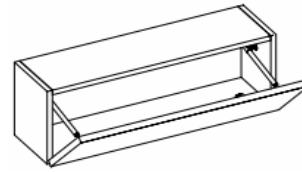

Fold Down
(Code: FOLDDOWN)

**insert style code into order code

One Door Horizontal Storage Cabinets

item no. lengths finish code

Push-To-Open One-Door- height 25 cm (9-7/8")			
URBAN-HC-1DR-???-H25-25-21D	25	cm (9-7/8")	depth 21 cm
URBAN-HC-1DR-???-H25-35-21D	35	cm (13-3/4")	(8-1/4")
URBAN-HC-1DR-???-H25-50-21D	50	cm (19-5/8")	
URBAN-HC-1DR-???-H25-60-21D	60	cm (23-5/8")	
URBAN-HC-1DR-???-H25-70-21D	70	cm (27-1/2)	
URBAN-HC-1DR-???-H25-80-21D	80	cm (31-1/2")	
URBAN-HC-1DR-???-H25-90-21D	90	cm (35-3/8")	
URBAN-HC-1DR-???-H25-105-21D	105	cm (41-3/8")	
URBAN-HC-1DR-???-H25-120-21D	120	cm (47-1/4")	
Push-To-Open One-Door- height 27 cm (10-5/8")			
URBAN-HC-1DR-???-H25-25-27D	25	cm (9-7/8")	depth 27 cm
URBAN-HC-1DR-???-H25-35-27D	35	cm (13-3/4")	(10-5/8")
URBAN-HC-1DR-???-H25-50-27D	50	cm (19-5/8")	
URBAN-HC-1DR-???-H25-60-27D	60	cm (23-5/8")	
URBAN-HC-1DR-???-H25-70-27D	70	cm (27-1/2)	
URBAN-HC-1DR-???-H25-80-27D	80	cm (31-1/2")	
URBAN-HC-1DR-???-H25-90-27D	90	cm (35-3/8")	
URBAN-HC-1DR-???-H25-105-27D	105	cm (41-3/8")	
URBAN-HC-1DR-???-H25-120-27D	120	cm (47-1/4")	
Push-To-Open One-Door- height 36.5 cm (14-3/8")			
URBAN-HC-1DR-???-H25-25-36.5D	25	cm (9-7/8")	depth 36.5 cm
URBAN-HC-1DR-???-H25-35-36.5D	35	cm (13-3/4")	(14-3/8")
URBAN-HC-1DR-???-H25-50-36.5D	50	cm (19-5/8")	
URBAN-HC-1DR-???-H25-60-36.5D	60	cm (23-5/8")	
URBAN-HC-1DR-???-H25-70-36.5D	70	cm (27-1/2)	
URBAN-HC-1DR-???-H25-80-36.5D	80	cm (31-1/2")	
URBAN-HC-1DR-???-H25-90-36.5D	90	cm (35-3/8")	
URBAN-HC-1DR-???-H25-105-36.5D	105	cm (41-3/8")	
URBAN-HC-1DR-???-H25-120-36.5D	120	cm (47-1/4")