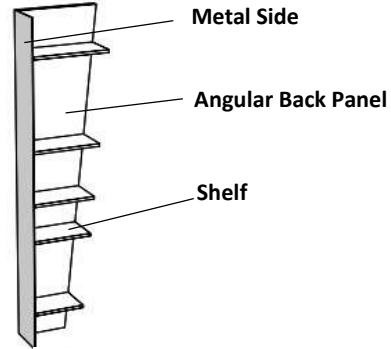

Kros Open Wall Units

Kros Shelf L Version

item no.	height	depths
URBAN-KROS-L-70-25-13D	70 cm (27-1/2")	depth 13cm
URBAN-KROS-L-90-25-13D	90 cm (35-3/8")	(5-1/8")
URBAN-KROS-L-110-25-13D	110 cm (43-1/4")	
URBAN-KROS-L-70-25-19D	70 cm (27-1/2")	depth 19cm
URBAN-KROS-L-90-25-19D	90 cm (35-3/8")	(7-1/2")
URBAN-KROS-L-110-25-19D	110 cm (43-1/4")	

* -also available with angular back panel in a different finish/color than the shelf

Left-hand Version