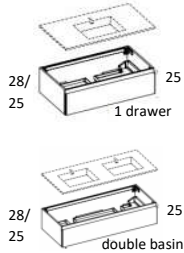

Low height

*Urban Handle

height - 28cm (11")

depth - 51cm (20-1/8")

*Other Handle Styles

25cm (9-7/8")

51cm (20-1/8")

**see brochure for handle styles*

Multiple cabinets can be aligned together to create a customized configuration

Sink Base Cabinets

heights in cm shown next to each cabinet, (total height on the left, drawer/door front heights on the right). Each Urban groove profile above drawer/door front adds 3 cm to total height. Where heights differ they are shown as: urban/other styles

open shelf-sink base-sink base

lengths	item no.	
Sink Bases		
1 drawer		
60 cm (23-5/8")	URBAN-1DW-25H-60	
70 cm (27-1/2")	URBAN-1DW-25H-70	
80 cm (31-1/2")	URBAN-1DW-25H-80	
90 cm (35-3/8")	URBAN-1DW-25H-90	
105 cm (41-3/8")	URBAN-1DW-25H-105	
120 cm (47-1/4")	URBAN-1DW-25H-120	
120 cm (47-1/4")	URBAN-1DW-25H-120DBL	
double basin		

Cube Storage Containers- height 20 cm (7-7/8")			
CUBE-50-20-21D	50 cm	(19-5/8")	depth 21 cm
CUBE-70-20-21D	70 cm	(27-1/2")	(8-1/4")
CUBE-90-20-21D	90 cm	(35-3/8")	

cubes can be used separately (bottom left), under a tall storage cabinet (below right) or stacked on top of each other (above right)