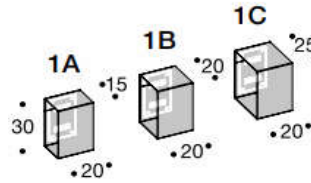

* -also available with angular back panel in a different finish/color than the shelf

Left-hand Version

Kros Shelf R Version

item no.	height	depths
URBAN-KROS-R-70-25-13D	70 cm (27-1/2")	depth 13cm
URBAN-KROS-R-90-25-13D	90 cm (35-3/8")	(5-1/8")
URBAN-KROS-R-110-25-13D	110 cm (43-1/4")	
URBAN-KROS-R-70-25-19D	70 cm (27-1/2")	depth 19cm
URBAN-KROS-R-90-25-19D	90 cm (35-3/8")	(7-1/2")
URBAN-KROS-R-110-25-19D	110 cm (43-1/4")	

* -also available with angular back panel in a different finish/color than the shelf

Righthand Version

Example Configurations

Metal Cubes

item no.

Cube- height 30 cm (11-13/16"), width 20 cm (7-7/8")		
URBAN-METALCUBE-30-20-1A-??	15 cm (5-7/8")	depth
URBAN-METALCUBE-30-20-1B-??	20 cm (7-7/8")	depth
URBAN-METALCUBE-30-20-1C-??	25 cm (9-7/8")	depth

Double Cube- height 60 cm (23-5/8"), width 20 cm (7-7/8")

URBAN-METALCUBE-60-20-2A-??	20 cm (7-7/8")	max depth
URBAN-METALCUBE-60-20-2B-??	25 cm (9-7/8")	max depth
URBAN-METALCUBE-60-20-2C-??	25 cm (9-7/8")	max depth

Triple Cube- height 90 cm (35-3/8"), width 20 cm (7-7/8")

URBAN-METALCUBE-90-20-3A-??	25 cm (9-7/8")	max depth
URBAN-METALCUBE-90-20-3B-??	25 cm (9-7/8")	max depth
URBAN-METALCUBE-90-20-3C-??	25 cm (9-7/8")	max depth