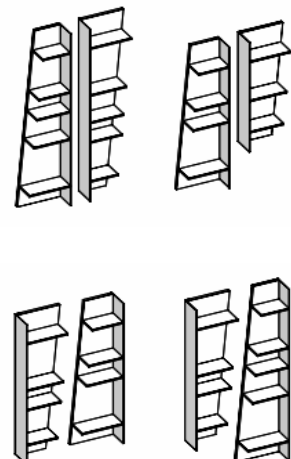

Kros Open Wall Units

Kros Shelf L Version

item no.	height	depths
URBAN-KROS-L-70-25-13D	70 cm (27-1/2")	depth 13cm
URBAN-KROS-L-90-25-13D	90 cm (35-3/8")	(5-1/8")
URBAN-KROS-L-110-25-13D	110 cm (43-1/4")	
URBAN-KROS-L-70-25-19D	70 cm (27-1/2")	depth 19cm
URBAN-KROS-L-90-25-19D	90 cm (35-3/8")	(7-1/2")
URBAN-KROS-L-110-25-19D	110 cm (43-1/4")	

* -also available with angular back panel in a different finish/color than the shelf

Left-hand Version

Kros Shelf R Version

item no.	height	depths
URBAN-KROS-R-70-25-13D	70 cm (27-1/2")	depth 13cm
URBAN-KROS-R-90-25-13D	90 cm (35-3/8")	(5-1/8")
URBAN-KROS-R-110-25-13D	110 cm (43-1/4")	
URBAN-KROS-R-70-25-19D	70 cm (27-1/2")	depth 19cm
URBAN-KROS-R-90-25-19D	90 cm (35-3/8")	(7-1/2")
URBAN-KROS-R-110-25-19D	110 cm (43-1/4")	

* -also available with angular back panel in a different finish/color than the shelf

Righthand Version

Example Configurations

Metal Cubes

item no.

Cube- height 30 cm (11-13/16"), width 20 cm (7-7/8")		
URBAN-METALCUBE-30-20-1A-??	15 cm (5-7/8")	depth
URBAN-METALCUBE-30-20-1B-??	20 cm (7-7/8")	depth
URBAN-METALCUBE-30-20-1C-??	25 cm (9-7/8")	depth

Double Cube- height 60 cm (23-5/8"), width 20 cm (7-7/8")

URBAN-METALCUBE-60-20-2A-??	20 cm (7-7/8")	max depth
URBAN-METALCUBE-60-20-2B-??	25 cm (9-7/8")	max depth
URBAN-METALCUBE-60-20-2C-??	25 cm (9-7/8")	max depth