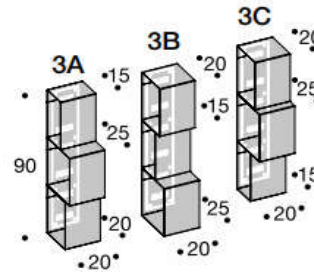

* -also available with angular back panel in a different finish/color than the shelf

Left-hand Version

Kros Shelf R Version

item no.	height	depths
URBAN-KROS-R-70-25-13D	70 cm (27-1/2")	depth 13cm
URBAN-KROS-R-90-25-13D	90 cm (35-3/8")	(5-1/8")
URBAN-KROS-R-110-25-13D	110 cm (43-1/4")	
URBAN-KROS-R-70-25-19D	70 cm (27-1/2")	depth 19cm
URBAN-KROS-R-90-25-19D	90 cm (35-3/8")	(7-1/2")
URBAN-KROS-R-110-25-19D	110 cm (43-1/4")	

* -also available with angular back panel in a different finish/color than the shelf

Righthand Version

Example Configurations

Metal Cubes

item no.

Cube- height 30 cm (11-13/16"), width 20 cm (7-7/8")		
URBAN-METALCUBE-30-20-1A-??	15 cm (5-7/8")	depth
URBAN-METALCUBE-30-20-1B-??	20 cm (7-7/8")	depth
URBAN-METALCUBE-30-20-1C-??	25 cm (9-7/8")	depth

Double Cube- height 60 cm (23-5/8"), width 20 cm (7-7/8")

URBAN-METALCUBE-60-20-2A-??	20 cm (7-7/8")	max depth
URBAN-METALCUBE-60-20-2B-??	25 cm (9-7/8")	max depth
URBAN-METALCUBE-60-20-2C-??	25 cm (9-7/8")	max depth

Triple Cube- height 90 cm (35-3/8"), width 20 cm (7-7/8")

URBAN-METALCUBE-90-20-3A-??	25 cm (9-7/8")	max depth
URBAN-METALCUBE-90-20-3B-??	25 cm (9-7/8")	max depth
URBAN-METALCUBE-90-20-3C-??	25 cm (9-7/8")	max depth