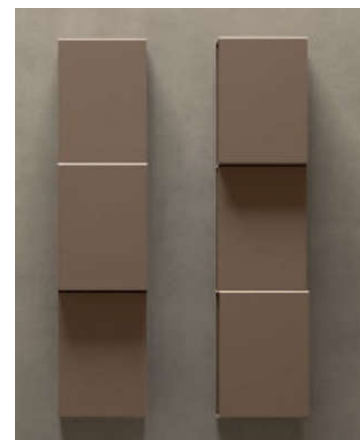

Triple Cube- height 90 cm (35-3/8"), width 20 cm (7-7/8")

URBAN-METALCUBE-90-20-3A-??	25 cm (9-7/8")	max depth
URBAN-METALCUBE-90-20-3B-??	25 cm (9-7/8")	max depth
URBAN-METALCUBE-90-20-3C-??	25 cm (9-7/8")	max depth