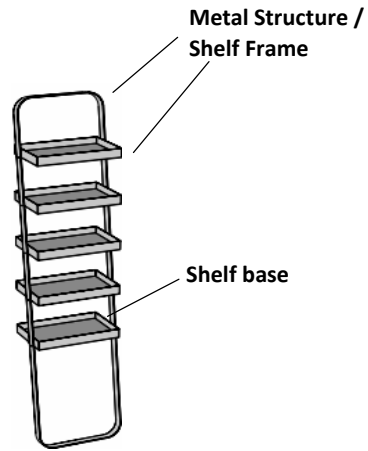

Multiple cabinets can be aligned together to create a customized configuration

Sink Base Cabinets

heights in cm shown next to each cabinet, (total height on the left, drawer/door front heights on the right). Each Urban groove profile above drawer/door front adds 3 cm to total height. Where heights differ they are shown as: urban/other styles

Side Cabinets (Optional) for customized configurations

Side Cabinets	
1 drawer	
25 cm (9-7/8")	URBAN-1DW-25H-SIDE-25
35 cm (13-3/4")	URBAN-1DW-25H-SIDE-35
50 cm (19-5/8")	URBAN-1DW-25H-SIDE-50
60 cm (23-5/8")	URBAN-1DW-25H-SIDE-60
70 cm (27-1/2")	URBAN-1DW-25H-SIDE-70
80 cm (31-1/2")	URBAN-1DW-25H-SIDE-80
90 cm (35-3/8")	URBAN-1DW-25H-SIDE-90
105 cm (41-3/8")	URBAN-1DW-25H-SIDE-105
120 cm (47-1/4")	URBAN-1DW-25H-SIDE-120
open shelf	
25 cm (9-7/8")	URBAN-SHLF-25H-25
35 cm (13-3/4")	URBAN-SHLF-25H-35
50 cm (19-5/8")	URBAN-SHLF-25H-50
60 cm (23-5/8")	URBAN-SHLF-25H-60
70 cm (27-1/2")	URBAN-SHLF-25H-70
80 cm (31-1/2")	URBAN-SHLF-25H-80
90 cm (35-3/8")	URBAN-SHLF-25H-90
105 cm (41-3/8")	URBAN-SHLF-25H-105
120 cm (47-1/4")	URBAN-SHLF-25H-120
Side Panels ** prices per pair	
height 25 cm no groove	URBAN-SP-25
height 28 cm 1 groove	URBAN-SP-28G
height 53 cm no groove	URBAN-SP-53 *
height 53 cm 2 groove	URBAN-SP-53-2G *
** item no.s with G have grooved profile	

Low height cabinets are also available in 38 cm (15") for urban handle style or 35 cm (13-3/4") for other styles, specify height

Look Storage Solution

5 metal tray shelves

item no.

LOOK - height 190cm (74-13/16"), width 45cm (17-3/4")		
URBAN-LOOK-??-??-??	31 cm (12-1/4")	depth

4 metal tray shelves, 1 Shelf w/ towel rail

item no.

LOOK - height 190cm (74-13/16"), width 45cm (17-3/4")		
URBAN-LOOK-TWL-??-??-??	38 cm (15")	depth

2) Choose "Metal Structure / Shelf Frame" finish (see options below)