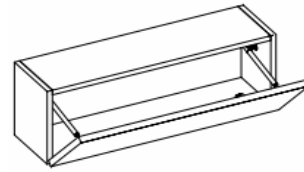

Fold Down
(Code: FOLDDOWN)

**insert style code into order code

One Door Horizontal Storage Cabinets

item no.	lengths	finish code
Push-To-Open One-Door- height 25 cm (9-7/8")		
URBAN-HC-1DR-???-H25-25-21D	25 cm (9-7/8")	depth 21 cm
URBAN-HC-1DR-???-H25-35-21D	35 cm (13-3/4")	(8-1/4")
URBAN-HC-1DR-???-H25-50-21D	50 cm (19-5/8")	
URBAN-HC-1DR-???-H25-60-21D	60 cm (23-5/8")	
URBAN-HC-1DR-???-H25-70-21D	70 cm (27-1/2)	
URBAN-HC-1DR-???-H25-80-21D	80 cm (31-1/2")	
URBAN-HC-1DR-???-H25-90-21D	90 cm (35-3/8")	
URBAN-HC-1DR-???-H25-105-21D	105 cm (41-3/8")	
URBAN-HC-1DR-???-H25-120-21D	120 cm (47-1/4")	
URBAN-HC-1DR-???-H25-25-27D	25 cm (9-7/8")	depth 27 cm
URBAN-HC-1DR-???-H25-35-27D	35 cm (13-3/4")	(10-5/8")
URBAN-HC-1DR-???-H25-50-27D	50 cm (19-5/8")	
URBAN-HC-1DR-???-H25-60-27D	60 cm (23-5/8")	
URBAN-HC-1DR-???-H25-70-27D	70 cm (27-1/2)	
URBAN-HC-1DR-???-H25-80-27D	80 cm (31-1/2")	
URBAN-HC-1DR-???-H25-90-27D	90 cm (35-3/8")	
URBAN-HC-1DR-???-H25-105-27D	105 cm (41-3/8")	
URBAN-HC-1DR-???-H25-120-27D	120 cm (47-1/4")	
URBAN-HC-1DR-???-H25-25-36.5D	25 cm (9-7/8")	depth 36.5 cm
URBAN-HC-1DR-???-H25-35-36.5D	35 cm (13-3/4")	(14-3/8")
URBAN-HC-1DR-???-H25-50-36.5D	50 cm (19-5/8")	
URBAN-HC-1DR-???-H25-60-36.5D	60 cm (23-5/8")	
URBAN-HC-1DR-???-H25-70-36.5D	70 cm (27-1/2)	
URBAN-HC-1DR-???-H25-80-36.5D	80 cm (31-1/2")	
URBAN-HC-1DR-???-H25-90-36.5D	90 cm (35-3/8")	
URBAN-HC-1DR-???-H25-105-36.5D	105 cm (41-3/8")	
URBAN-HC-1DR-???-H25-120-36.5D	120 cm (47-1/4")