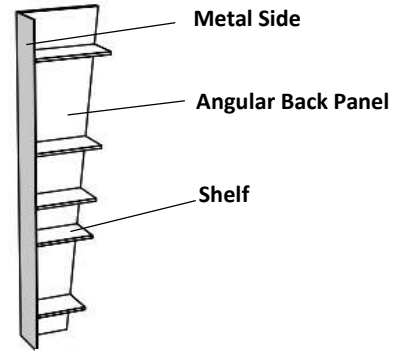

Kros Open Wall Units

Kros Shelf L Version

item no.	height	depths
URBAN-KROS-L-70-25-13D	70 cm (27-1/2")	depth 13cm
URBAN-KROS-L-90-25-13D	90 cm (35-3/8")	(5-1/8")
URBAN-KROS-L-110-25-13D	110 cm (43-1/4")	
URBAN-KROS-L-70-25-19D	70 cm (27-1/2")	depth 19cm
URBAN-KROS-L-90-25-19D	90 cm (35-3/8")	(7-1/2")
URBAN-KROS-L-110-25-19D	110 cm (43-1/4")	

* -also available with angular back panel in a different finish/color than the shelf

Left-hand Version