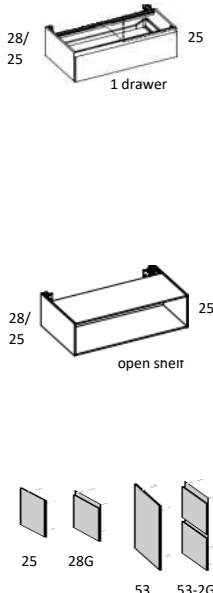

Multiple cabinets can be aligned together to create a customized configuration

Sink Base Cabinets

heights in cm shown next to each cabinet, (total height on the left, drawer/door front heights on the right). Each Urban groove profile above drawer/door front adds 3 cm to total height. Where heights differ they are shown as: urban/other styles

Countertop Finish

Max Length

- Solid-Surface 260cm (102 3/8")
- Glass 260cm (102 3/8")
- HPL 270cm (106 1/4")
- Porcelain 290cm (114 1/8")
- Fenix 270cm (106 1/4")

****larger sizes may be available contact customer service for more information*

Side Cabinets (Optional) for customized configurations

Side Cabinets	
1 drawer	
25 cm (9-7/8")	URBAN-1DW-25H-SIDE-25
35 cm (13-3/4")	URBAN-1DW-25H-SIDE-35
50 cm (19-5/8")	URBAN-1DW-25H-SIDE-50
60 cm (23-5/8")	URBAN-1DW-25H-SIDE-60
70 cm (27-1/2")	URBAN-1DW-25H-SIDE-70
80 cm (31-1/2")	URBAN-1DW-25H-SIDE-80
90 cm (35-3/8")	URBAN-1DW-25H-SIDE-90
105 cm (41-3/8")	URBAN-1DW-25H-SIDE-105
120 cm (47-1/4")	URBAN-1DW-25H-SIDE-120
open shelf	
25 cm (9-7/8")	URBAN-SHLF-25H-25
35 cm (13-3/4")	URBAN-SHLF-25H-35
50 cm (19-5/8")	URBAN-SHLF-25H-50
60 cm (23-5/8")	URBAN-SHLF-25H-60
70 cm (27-1/2")	URBAN-SHLF-25H-70
80 cm (31-1/2")	URBAN-SHLF-25H-80
90 cm (35-3/8")	URBAN-SHLF-25H-90
105 cm (41-3/8")	URBAN-SHLF-25H-105
120 cm (47-1/4")	URBAN-SHLF-25H-120
Side Panels ** prices per pair	
height 25 cm no groove	URBAN-SP-25
height 28 cm 1 groove	URBAN-SP-28G
height 53 cm no groove	URBAN-SP-53 *
height 53 cm 2 groove	URBAN-SP-53-2G *
** item no.s with G have grooved profile	

Low height cabinets are also available in 38 cm (15") for urban handle style or 35 cm (13-3/4") for other styles, specify height

Look Storage Solution

5 metal tray shelves

item no.

LOOK - height 190cm (74-13/16"), width 45cm (17-3/4")		
URBAN-LOOK-??-??-??	31 cm (12-1/4")	depth