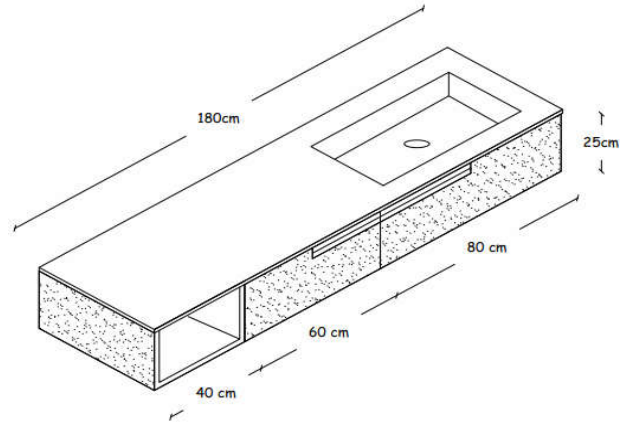

Multiple cabinets can be aligned together to create a customized configuration

Sink Base Cabinets

heights in cm shown next to each cabinet, (total height on the left, drawer/door front heights on the right). Each Urban groove profile above drawer/door front adds 3 cm to total height. Where heights differ they are shown as: urban/other styles

open shelf-sink base-sink base

lengths	item no.	
Sink Bases		
1 drawer		
60 cm (23-5/8")	URBAN-1DW-25H-60	
70 cm (27-1/2")	URBAN-1DW-25H-70	
80 cm (31-1/2")	URBAN-1DW-25H-80	
90 cm (35-3/8")	URBAN-1DW-25H-90	
105 cm (41-3/8")	URBAN-1DW-25H-105	
120 cm (47-1/4")	URBAN-1DW-25H-120	
120 cm (47-1/4")	URBAN-1DW-25H-120DBL	
double basin		

Countertop Finish

Max Length

- Solid-Surface 260cm (102 3/8")
- Glass 260cm (102 3/8")
- HPL 270cm (106 1/4")
- Porcelain 290cm (114 1/8")
- Fenix 270cm (106 1/4")

****larger sizes may be available contact customer service for more information*

Side Cabinets (Optional) for customized configurations

Side Cabinets	
1 drawer	
25 cm (9-7/8")	URBAN-1DW-25H-SIDE-25
35 cm (13-3/4")	URBAN-1DW-25H-SIDE-35
50 cm (19-5/8")	URBAN-1DW-25H-SIDE-50
60 cm (23-5/8")	URBAN-1DW-25H-SIDE-60
70 cm (27-1/2")	URBAN-1DW-25H-SIDE-70
80 cm (31-1/2")	URBAN-1DW-25H-SIDE-80
90 cm (35-3/8")	URBAN-1DW-25H-SIDE-90
105 cm (41-3/8")	URBAN-1DW-25H-SIDE-105
120 cm (47-1/4")	URBAN-1DW-25H-SIDE-120
open shelf	
25 cm (9-7/8")	URBAN-SHLF-25H-25
35 cm (13-3/4")	URBAN-SHLF-25H-35
50 cm (19-5/8")	URBAN-SHLF-25H-50
60 cm (23-5/8")	URBAN-SHLF-25H-60
70 cm (27-1/2")	URBAN-SHLF-25H-70
80 cm (31-1/2")	URBAN-SHLF-25H-80
90 cm (35-3/8")	URBAN-SHLF-25H-90
105 cm (41-3/8")	URBAN-SHLF-25H-105
120 cm (47-1/4")	URBAN-SHLF-25H-120
Side Panels ** prices per pair	
height 25 cm no groove	URBAN-SP-25
height 28 cm 1 groove	URBAN-SP-28G
height 53 cm no groove	URBAN-SP-53 *
height 53 cm 2 groove	URBAN-SP-53-2G *
** item no.s with G have grooved profile	