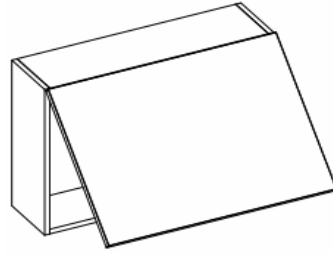

Horizontal Storage Cabinets

Fold Up
(Code: FOLDUP)