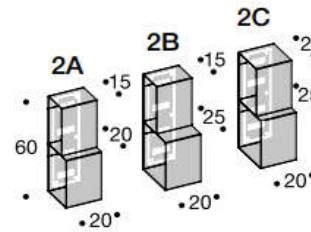

* -also available with angular back panel in a different finish/color than the shelf

Left-hand Version

Kros Shelf R Version

item no.	height	depths
URBAN-KROS-R-70-25-13D	70 cm (27-1/2")	depth 13cm
URBAN-KROS-R-90-25-13D	90 cm (35-3/8")	(5-1/8")
URBAN-KROS-R-110-25-13D	110 cm (43-1/4")	
URBAN-KROS-R-70-25-19D	70 cm (27-1/2")	depth 19cm
URBAN-KROS-R-90-25-19D	90 cm (35-3/8")	(7-1/2")
URBAN-KROS-R-110-25-19D	110 cm (43-1/4")	

* -also available with angular back panel in a different finish/color than the shelf

Righthand Version

Example Configurations

Metal Cubes

item no.

Cube- height 30 cm (11-13/16"), width 20 cm (7-7/8")		
URBAN-METALCUBE-30-20-1A-??	15 cm (5-7/8")	depth
URBAN-METALCUBE-30-20-1B-??	20 cm (7-7/8")	depth
URBAN-METALCUBE-30-20-1C-??	25 cm (9-7/8")	depth

Double Cube- height 60 cm (23-5/8"), width 20 cm (7-7/8")

URBAN-METALCUBE-60-20-2A-??	20 cm (7-7/8")	max depth
URBAN-METALCUBE-60-20-2B-??	25 cm (9-7/8")	max depth
URBAN-METALCUBE-60-20-2C-??	25 cm (9-7/8")	max depth

Triple Cube- height 90 cm (35-3/8"), width 20 cm (7-7/8")

URBAN-METALCUBE-90-20-3A-??	25 cm (9-7/8")	max depth
URBAN-METALCUBE-90-20-3B-??	25 cm (9-7/8")	max depth
URBAN-METALCUBE-90-20-3C-??	25 cm (9-7/8")	max depth