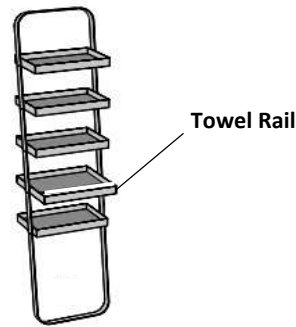

Side Cabinets (Optional) for customized configurations

Side Cabinets	
1 drawer	
25 cm (9-7/8")	URBAN-1DW-25H-SIDE-25
35 cm (13-3/4")	URBAN-1DW-25H-SIDE-35
50 cm (19-5/8")	URBAN-1DW-25H-SIDE-50
60 cm (23-5/8")	URBAN-1DW-25H-SIDE-60
70 cm (27-1/2")	URBAN-1DW-25H-SIDE-70
80 cm (31-1/2")	URBAN-1DW-25H-SIDE-80
90 cm (35-3/8")	URBAN-1DW-25H-SIDE-90
105 cm (41-3/8")	URBAN-1DW-25H-SIDE-105
120 cm (47-1/4")	URBAN-1DW-25H-SIDE-120
open shelf	
25 cm (9-7/8")	URBAN-SHLF-25H-25
35 cm (13-3/4")	URBAN-SHLF-25H-35
50 cm (19-5/8")	URBAN-SHLF-25H-50
60 cm (23-5/8")	URBAN-SHLF-25H-60
70 cm (27-1/2")	URBAN-SHLF-25H-70
80 cm (31-1/2")	URBAN-SHLF-25H-80
90 cm (35-3/8")	URBAN-SHLF-25H-90
105 cm (41-3/8")	URBAN-SHLF-25H-105
120 cm (47-1/4")	URBAN-SHLF-25H-120
Side Panels ** prices per pair	
height 25 cm no groove	URBAN-SP-25
height 28 cm 1 groove	URBAN-SP-28G
height 53 cm no groove	URBAN-SP-53 *
height 53 cm 2 groove	URBAN-SP-53-2G *
** item no.s with G have grooved profile	

Low height cabinets are also available in 38 cm (15") for urban handle style or 35 cm (13-3/4") for other styles, specify height

Look Storage Solution

5 metal tray shelves

item no.

LOOK - height 190cm (74-13/16"), width 45cm (17-3/4")		
URBAN-LOOK-??-??-??	31 cm (12-1/4")	depth

4 metal tray shelves, 1 Shelf w/ towel rail

item no.

LOOK - height 190cm (74-13/16"), width 45cm (17-3/4")		
URBAN-LOOK-TWL-??-??-??	38 cm (15")	depth

2) Choose "Metal Structure / Shelf Frame" finish (see options below)