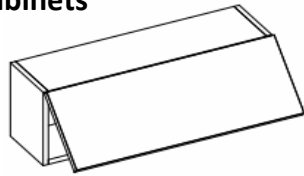

Horizontal Storage Cabinets

Fold Up
(Code: FOLDUP)