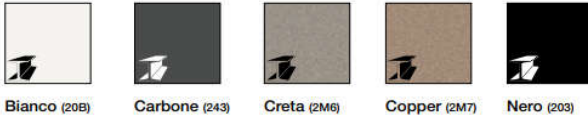

2) Choose "Metal Structure / Shelf Frame" finish (see options below)