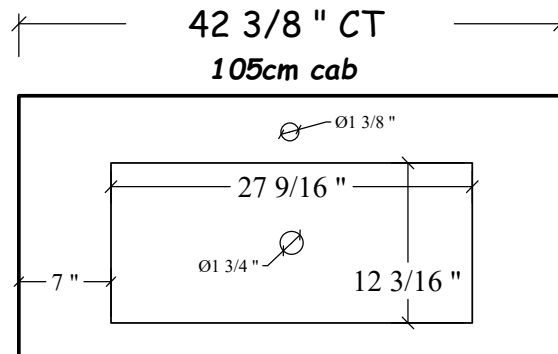

HASTINGS
TILE & BATH

Urban LOW Ht.- "THICK" CT

HASTING TILE AND BATH
711-8 KOEHLER AVE
RONKONKOMA, NY 11779
1-800-351-0038

DATE: 11/24/20

BY: MJH

PG: 1

Mounting Bracket Detail

Note:
 Vanity ordered without side panels
 DEDUCT 1" from countertop length for
 correct dimension.

Plan View

Note: ... Refer to Hastings Price List for other Basin styles & dimensions.
 ... Countertops above represent sizing WITH cabinet sidepanels, DEDUCT 1" when not using sidepanels.