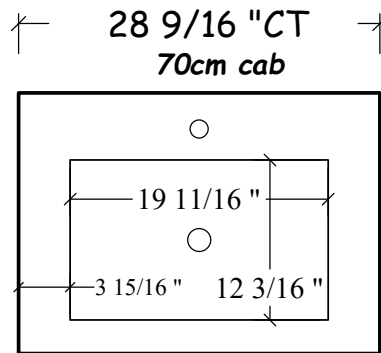

HASTINGS
TILE & BATH

Urban LOW Ht.- "THICK" CT

HASTING TILE AND BATH
711-8 KOEHLER AVE
RONKONKOMA, NY 11779
1-800-351-0038

DATE: 11/24/20

BY: MJH

PG: 1

Mounting Bracket Detail

Note:
 Vanity ordered without side panels
 DEDUCT 1" from countertop length for
 correct dimension.

Plan View

Note: ... Refer to Hastings Price List for other Basin styles & dimensions.
 ... Countertops above represent sizing WITH cabinet sidepanels, DEDUCT 1" when not using sidepanels.