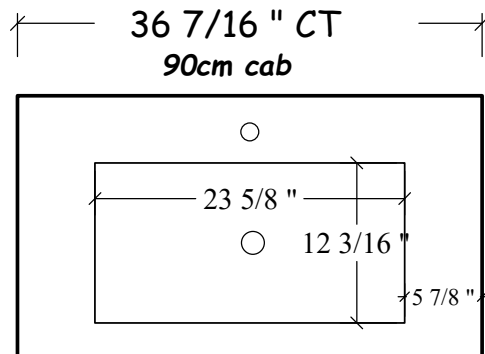

HASTINGS
TILE & BATH

Urban LOW Ht.- "THICK" CT

HASTING TILE AND BATH
711-8 KOEHLER AVE
RONKONKOMA, NY 11779
1-800-351-0038

DATE: 11/24/20

BY: MJH

PG: 1

Mounting Bracket Detail

Note:
 Vanity ordered without side panels
 DEDUCT 1" from countertop length for
 correct dimension.

Plan View

Note: ... Refer to Hastings Price List for other Basin styles & dimensions.
 ... Countertops above represent sizing WITH cabinet sidepanels, DEDUCT 1" when not using sidepanels.