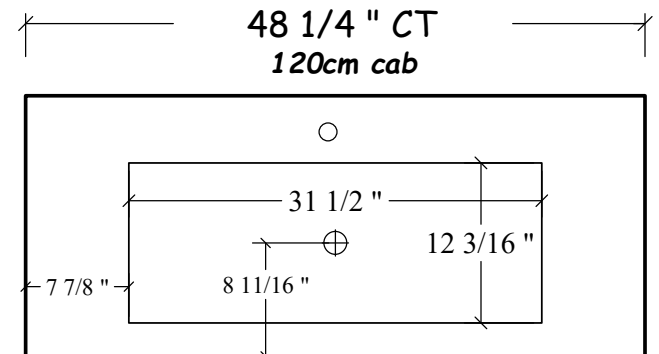

HASTINGS
TILE & BATH

Urban LOW Ht.- "THICK" CT

HASTING TILE AND BATH
711-8 KOEHLER AVE
RONKONKOMA, NY 11779
1-800-351-0038

DATE: 11/24/20

BY: MJH

PG: 1

Mounting Bracket Detail

Note:
 Vanity ordered without side panels
 DEDUCT 1" from countertop length for
 correct dimension.

Plan View

Note: ... Refer to Hastings Price List for other Basin styles & dimensions.
 ... Countertops above represent sizing WITH cabinet sidepanels, DEDUCT 1" when not using sidepanels.