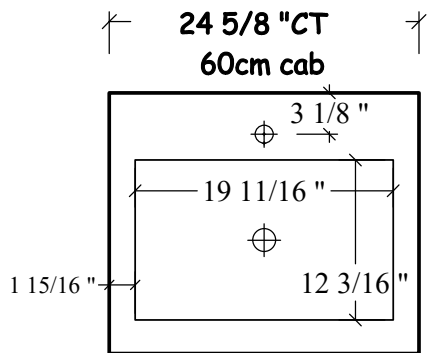

HASTINGS
TILE & BATH

Urban LOW Ht.- "THICK" CT

HASTING TILE AND BATH
711-8 KOEHLER AVE
RONKONKOMA, NY 11779
1-800-351-0038

DATE: 11/24/20

BY: MJH

PG: 1

Mounting Bracket Detail

Note:
 Vanity ordered without side panels
 DEDUCT 1" from countertop length for
 correct dimension.

Plan View

Note: ... Refer to Hastings Price List for other Basin styles & dimensions.
 ... Countertops above represent sizing WITH cabinet sidepanels, DEDUCT 1" when not using sidepanels.