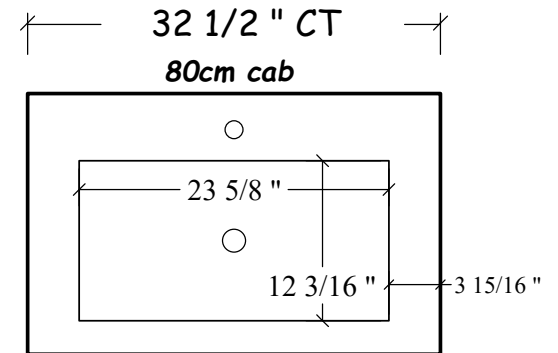

HASTINGS
TILE & BATH

Urban LOW Ht.- "THICK" CT

HASTING TILE AND BATH
711-8 KOEHLER AVE
RONKONKOMA, NY 11779
1-800-351-0038

DATE: 11/24/20

BY: MJH

PG: 1

Mounting Bracket Detail

Note:
 Vanity ordered without side panels
 DEDUCT 1" from countertop length for
 correct dimension.

Plan View

Note: ... Refer to Hastings Price List for other Basin styles & dimensions.
 ... Countertops above represent sizing WITH cabinet sidepanels, DEDUCT 1" when not using sidepanels.