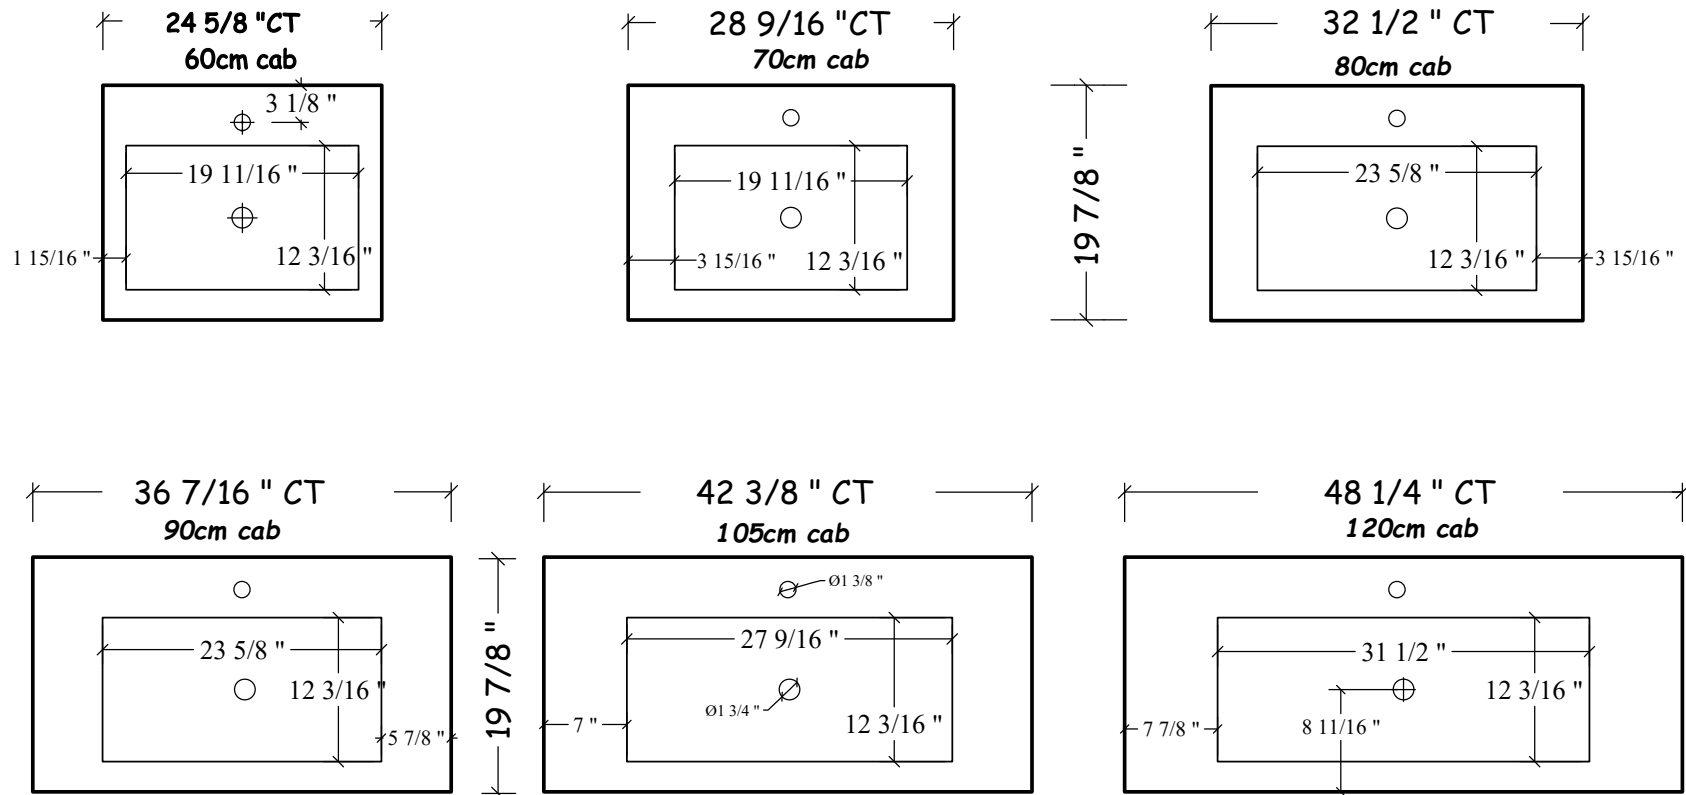

HASTINGS
TILE & BATH

Urban LOW Ht. "THIN" CT

HASTING TILE AND BATH
711-8 KOEHLER AVE
RONKONKOMA, NY 11779
1-800-351-0038

DATE: **11/24/20**
BY: **MJH**

pg 1

Plan view

Note: ... Refer to Hastings Price List for other Basin styles & dimensions.
 ... Countertops above represent sizing WITH cabinet sidepanels, DEDUCT 1" when not using sidepanels.