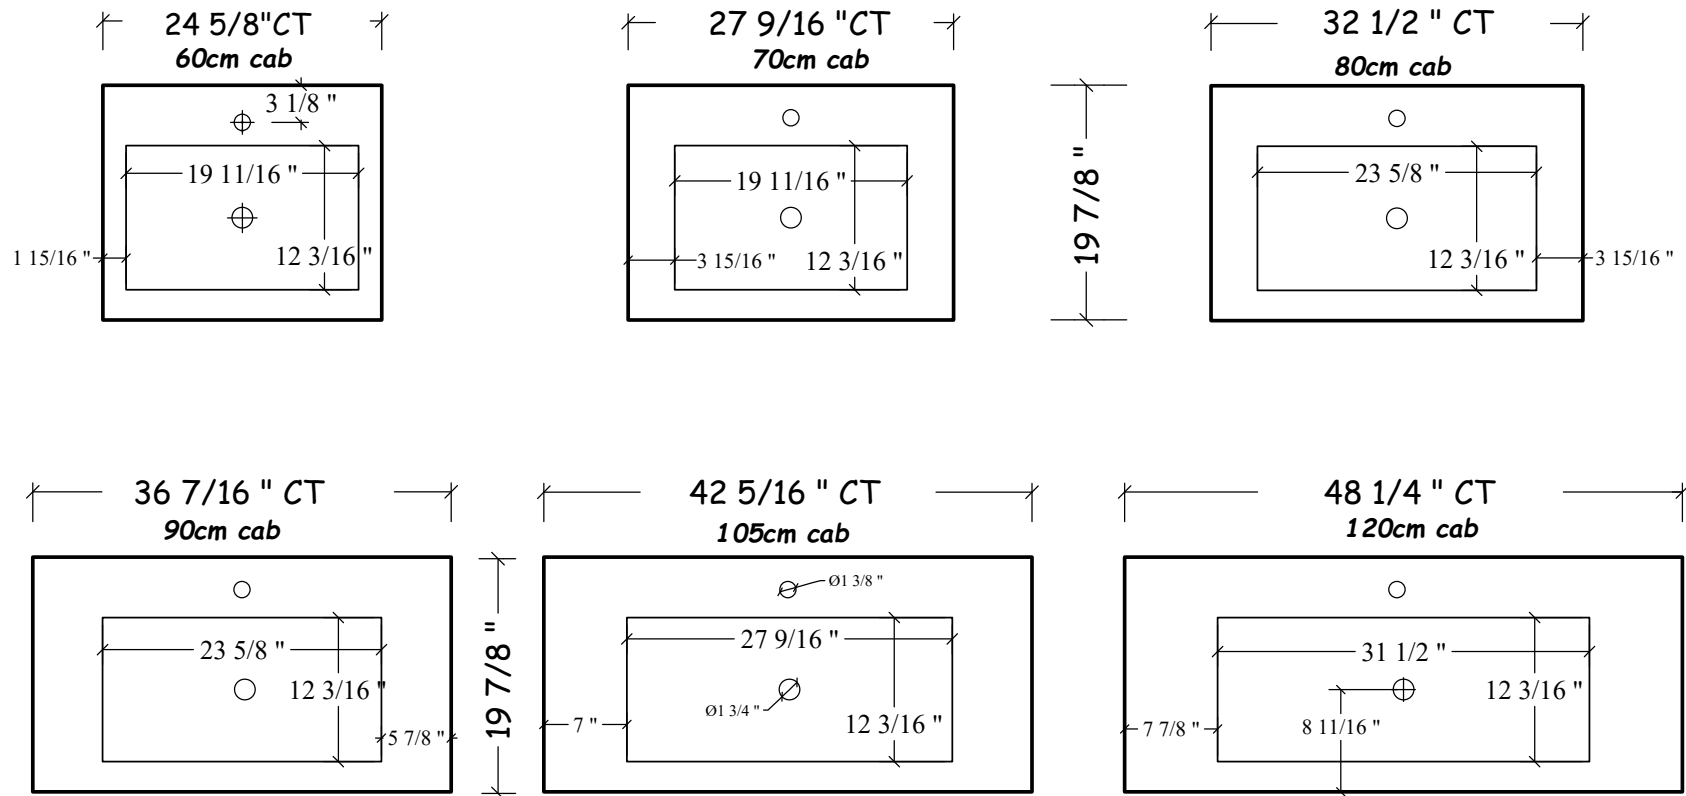

HASTINGS
TILE & BATH

Urban Std Ht. cab 50cm
" THICK " Countertop Ht.- 4" / 5 1/8"

HASTING TILE AND BATH
711-8 KOEHLER AVE
RONKONKOMA, NY 11779
1-800-351-0038

DATE: **12/29/20**
BY: **MJH**

pg 1

Mounting Bracket Detail

NOTE:

Vanity ordered without SIDE PANELS DEDUCT 1" from countertop length for correct dimension.

NOTE: Should installation height of vanity be changed, change WASTE & WATER rough-in dimensions accordingly.

Plan view

Note: Refer to Hastings Price List for other BASIN styles & dimensions.