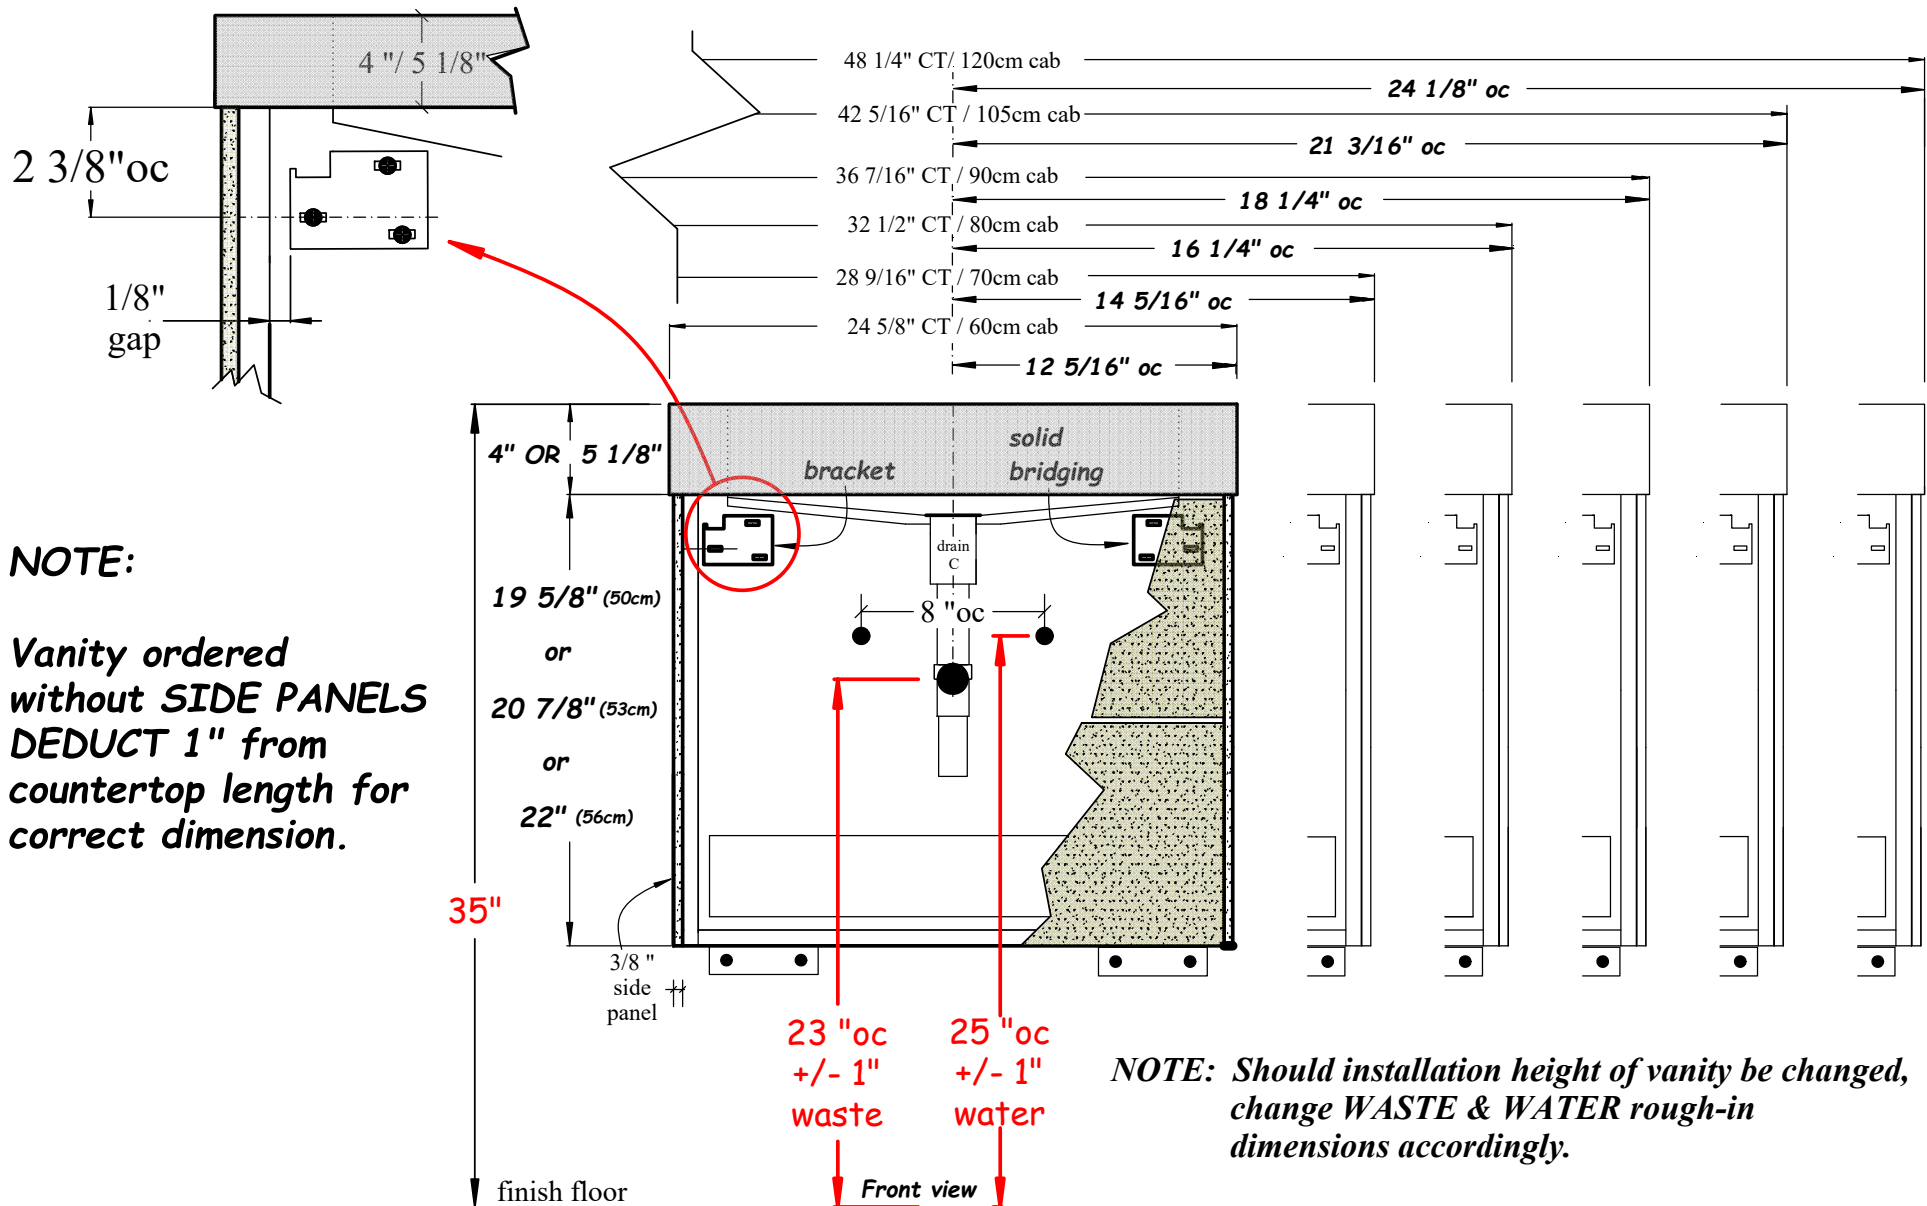

NOTE:

Vanity ordered without SIDE PANELS DEDUCT 1" from countertop length for correct dimension.

NOTE: Should installation height of vanity be changed, change WASTE & WATER rough-in dimensions accordingly.

Plan view

Note: Refer to Hastings Price List for other BASIN styles & dimensions.