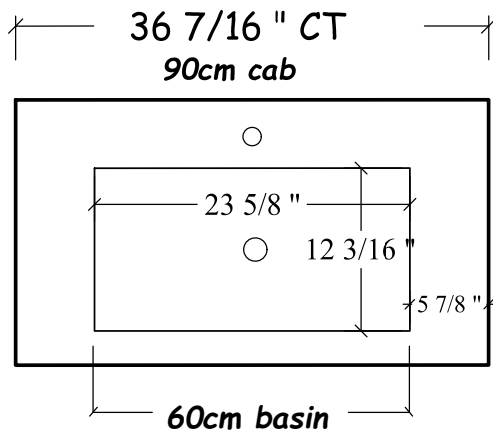

HASTINGS
TILE & BATH

Urban Std. Ht. cab 50cm
" THIN " Countertop - 3/8" & 1/2"

HASTING TILE AND BATH
711-8 KOEHLER AVE
RONKONKOMA, NY 11779
1-800-351-0038

DATE: 12/29/20
BY: MJH

Front View

Front View

Plan View - countertop / basin