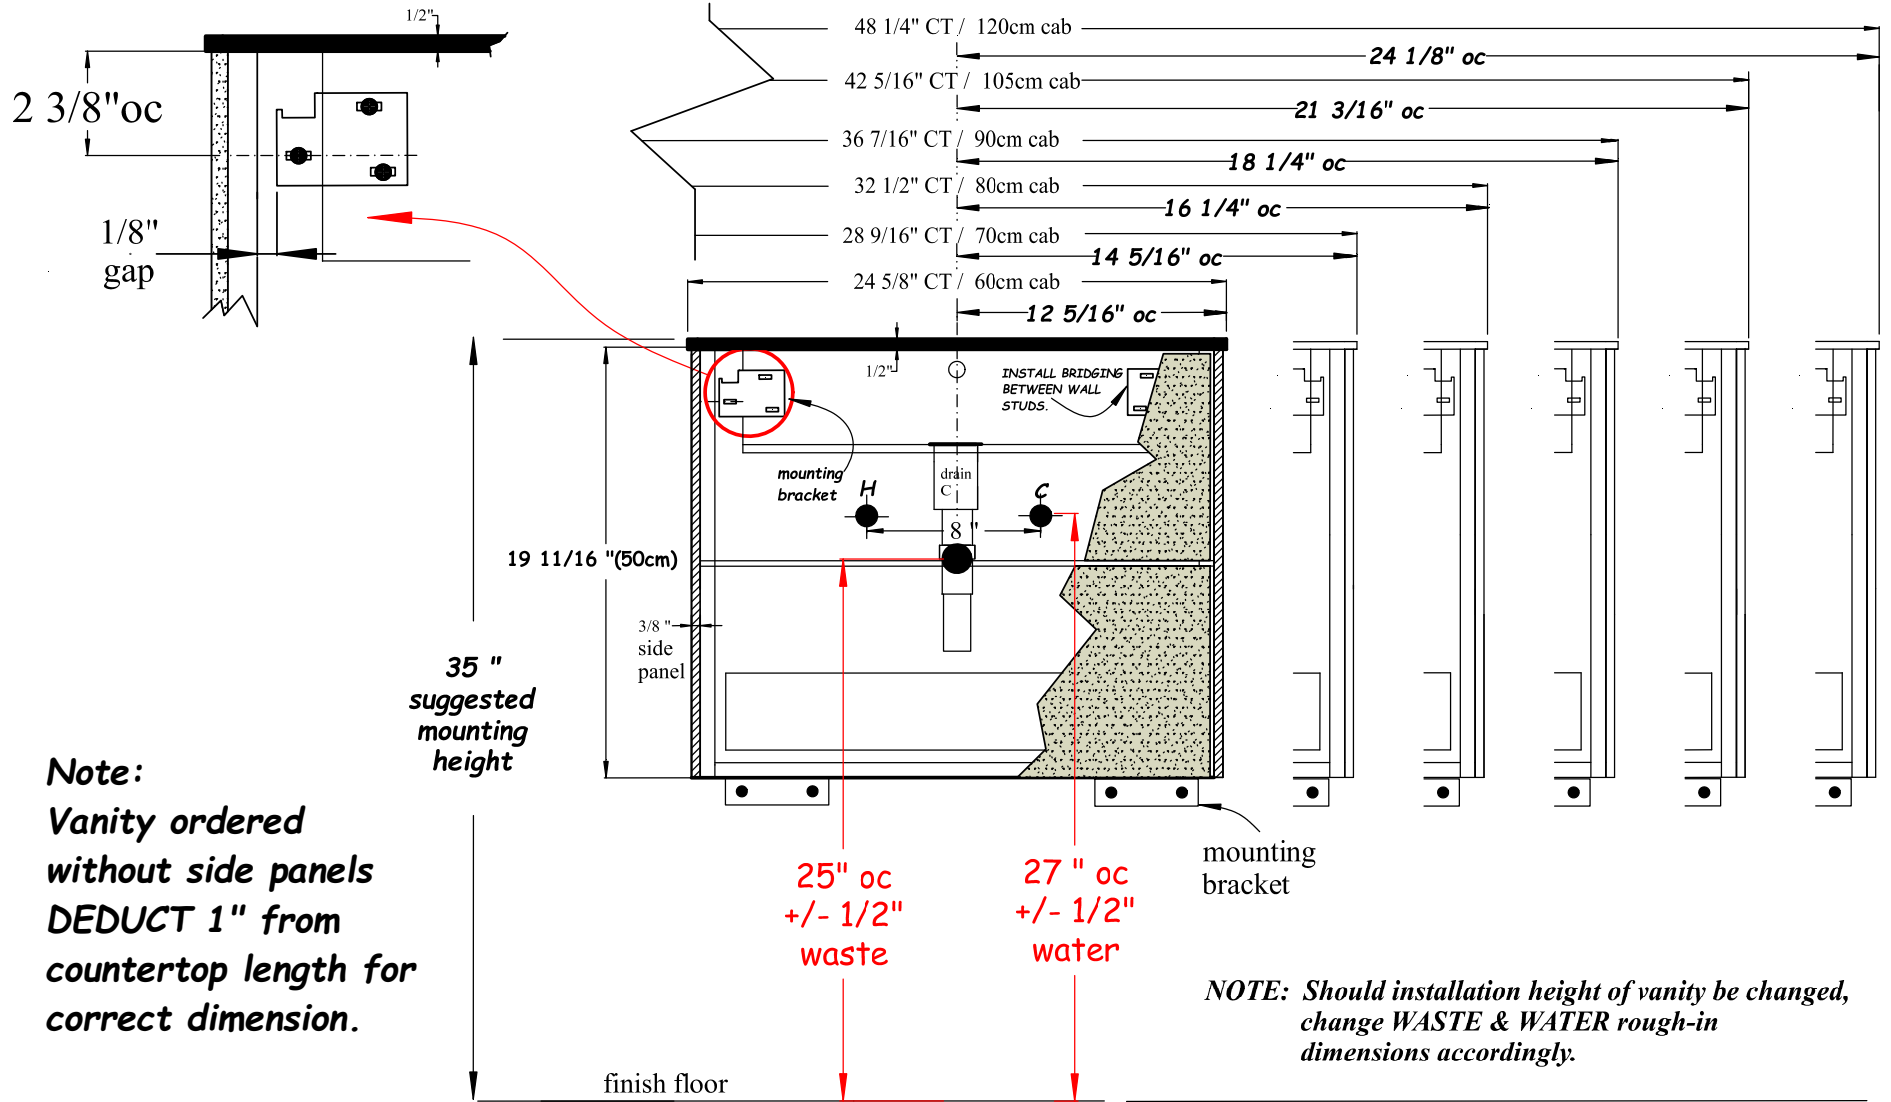

HASTINGS
TILE & BATH

Urban Std. Ht. cab 50cm
" THIN " Countertop - 3/8" & 1/2"

HASTING TILE AND BATH
711-8 KOEHLER AVE
RONKONKOMA, NY 11779
1-800-351-0038

DATE: 12/29/20
BY: MJH

Front View

Front View

Plan View - countertop / basin

Note: Refer to Hastings Price List for other BASIN styles & dimensions.