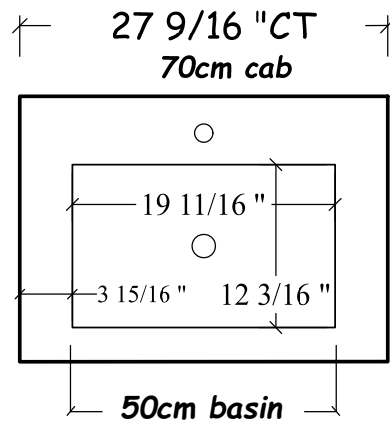

HASTINGS
TILE & BATH

Urban Std. Ht. cab 50cm
" THIN " Countertop - 3/8" & 1/2"

HASTING TILE AND BATH
711-8 KOEHLER AVE
RONKONKOMA, NY 11779
1-800-351-0038

DATE: 12/29/20
BY: MJH

Front View

Front View

Plan View - countertop / basin