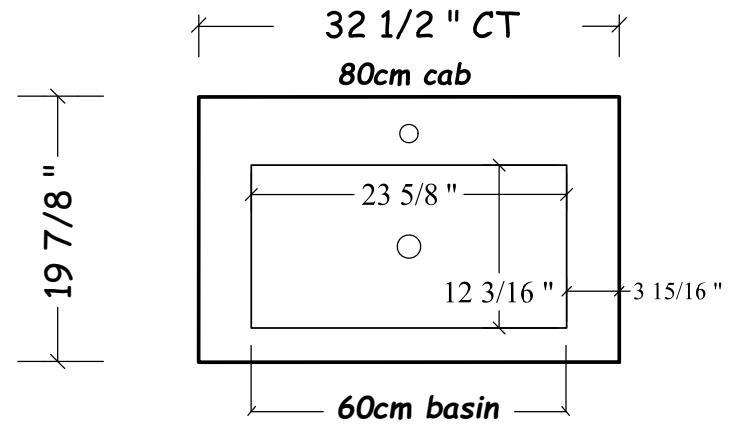

HASTINGS
TILE & BATH

Urban Std. Ht. cab 50cm
" THIN " Countertop - 3/8" & 1/2"

HASTING TILE AND BATH
711-8 KOEHLER AVE
RONKONKOMA, NY 11779
1-800-351-0038

DATE: 12/29/20
BY: MJH

Front View

Front View

Plan View - countertop / basin

Note: Refer to Hastings Price List for other BASIN styles & dimensions.