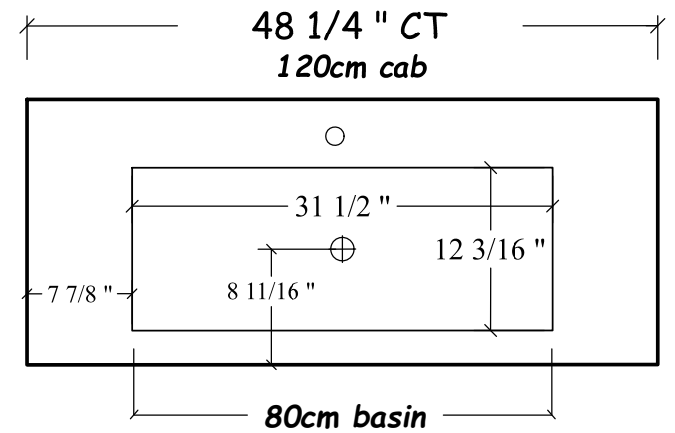

HASTINGS
TILE & BATH

Urban Std. Ht. cab 50cm
" THIN " Countertop - 3/8" & 1/2"

HASTING TILE AND BATH
711-8 KOEHLER AVE
RONKONKOMA, NY 11779
1-800-351-0038

DATE: 12/29/20
BY: MJH

Front View

Front View

Plan View - countertop / basin