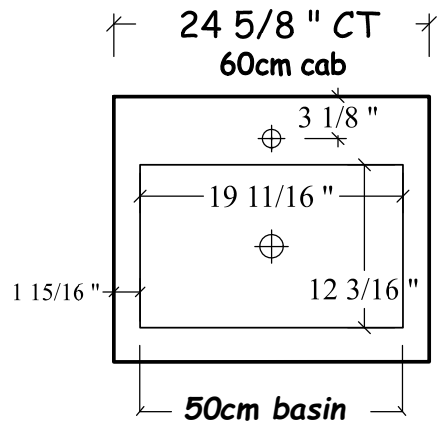

HASTINGS
TILE & BATH

Urban Std. Ht. cab 50cm
" THIN " Countertop - 3/8" & 1/2"

HASTING TILE AND BATH
711-8 KOEHLER AVE
RONKONKOMA, NY 11779
1-800-351-0038

DATE: 12/29/20
BY: MJH

Front View

Front View

Plan View - countertop / basin