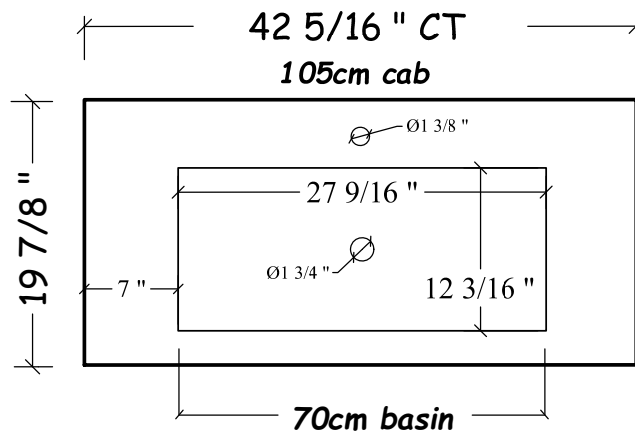

HASTINGS
TILE & BATH

Urban Std. Ht. cab 50cm
" THIN " Countertop - 3/8" & 1/2"

HASTING TILE AND BATH
711-8 KOEHLER AVE
RONKONKOMA, NY 11779
1-800-351-0038

DATE: 12/29/20
BY: MJH

Front View

Front View

Plan View - countertop / basin

Note: Refer to Hastings Price List for other BASIN styles & dimensions.