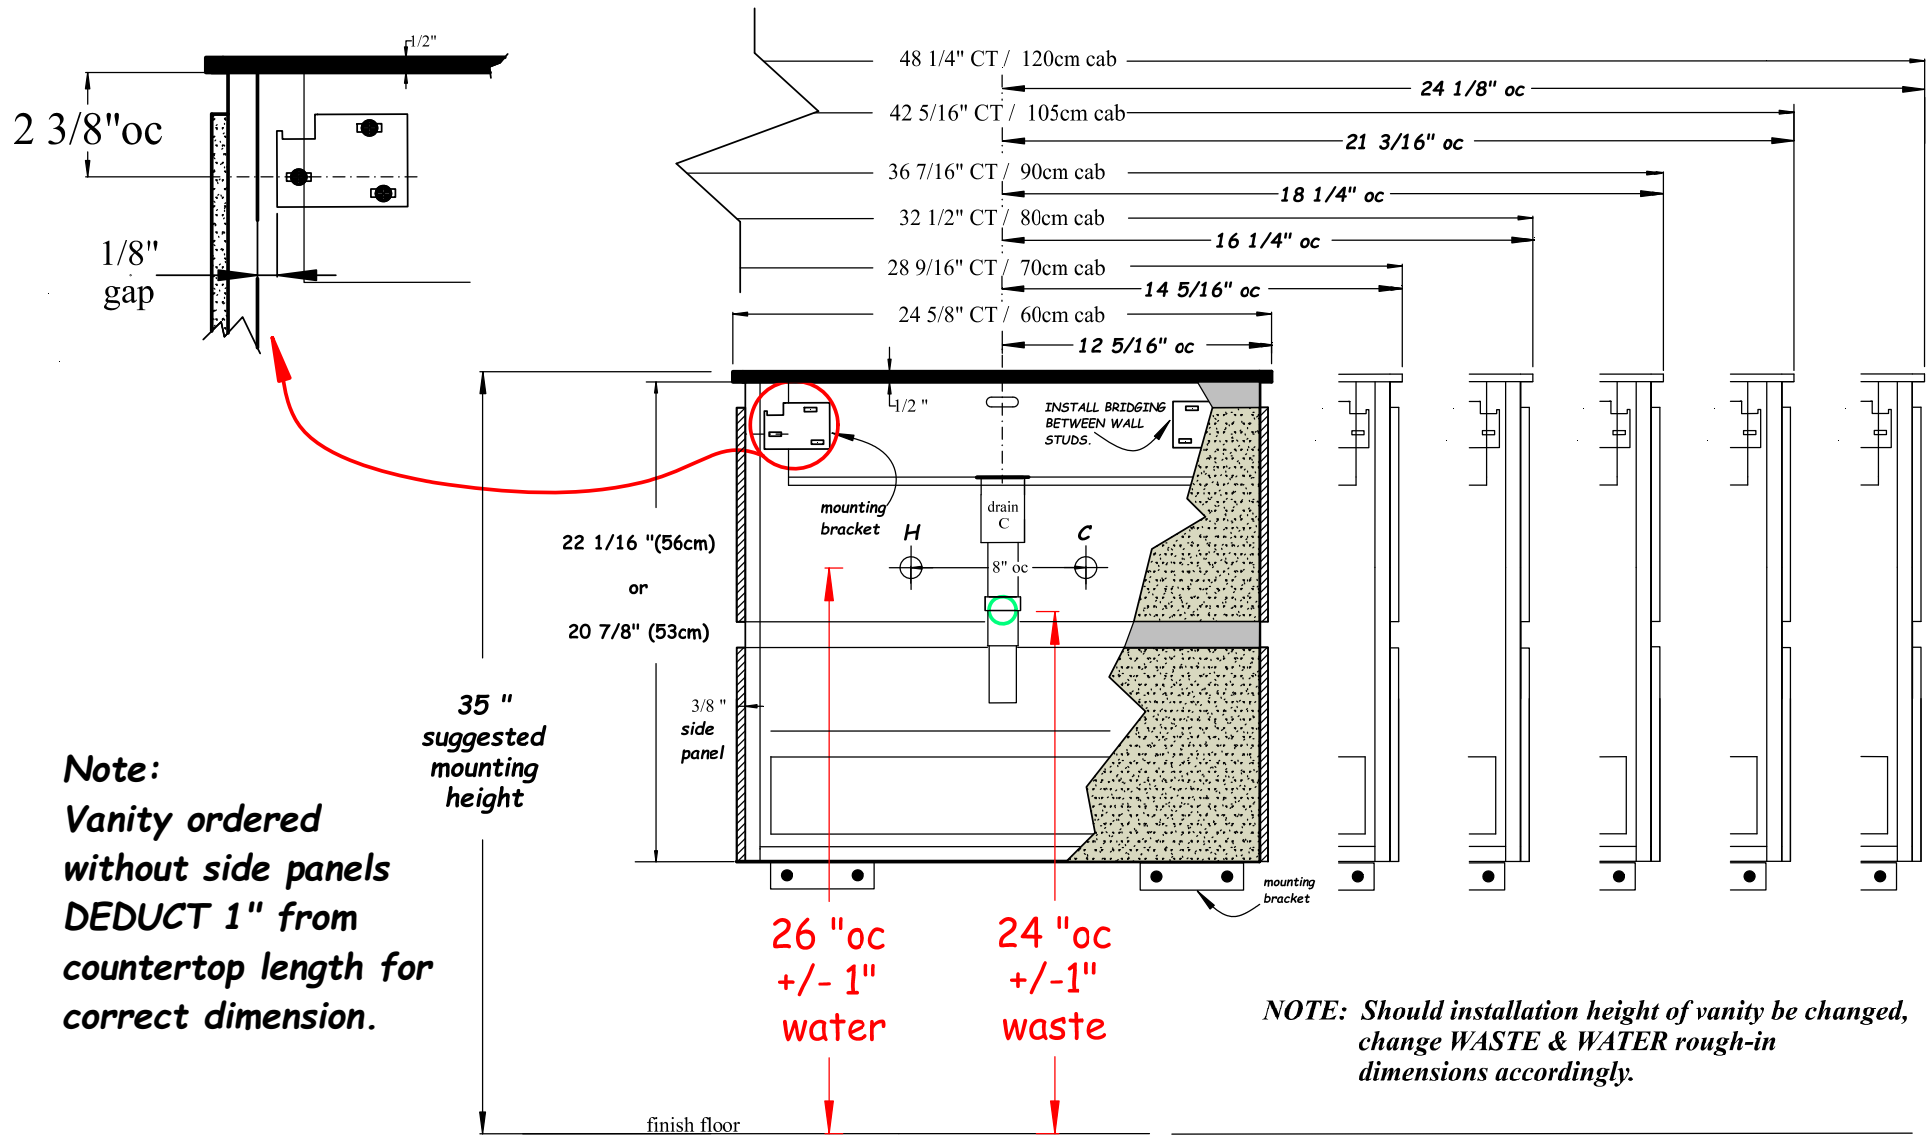

HASTINGS
TILE & BATH

Urban Std. Ht. cab 50cm
" THIN " Countertop - 3/8" & 1/2"

HASTING TILE AND BATH
711-8 KOEHLER AVE
RONKONKOMA, NY 11779
1-800-351-0038

DATE: 12/29/20
BY: MJH

Front View

Front View

Plan View - countertop / basin

Note: Refer to Hastings Price List for other BASIN styles & dimensions.